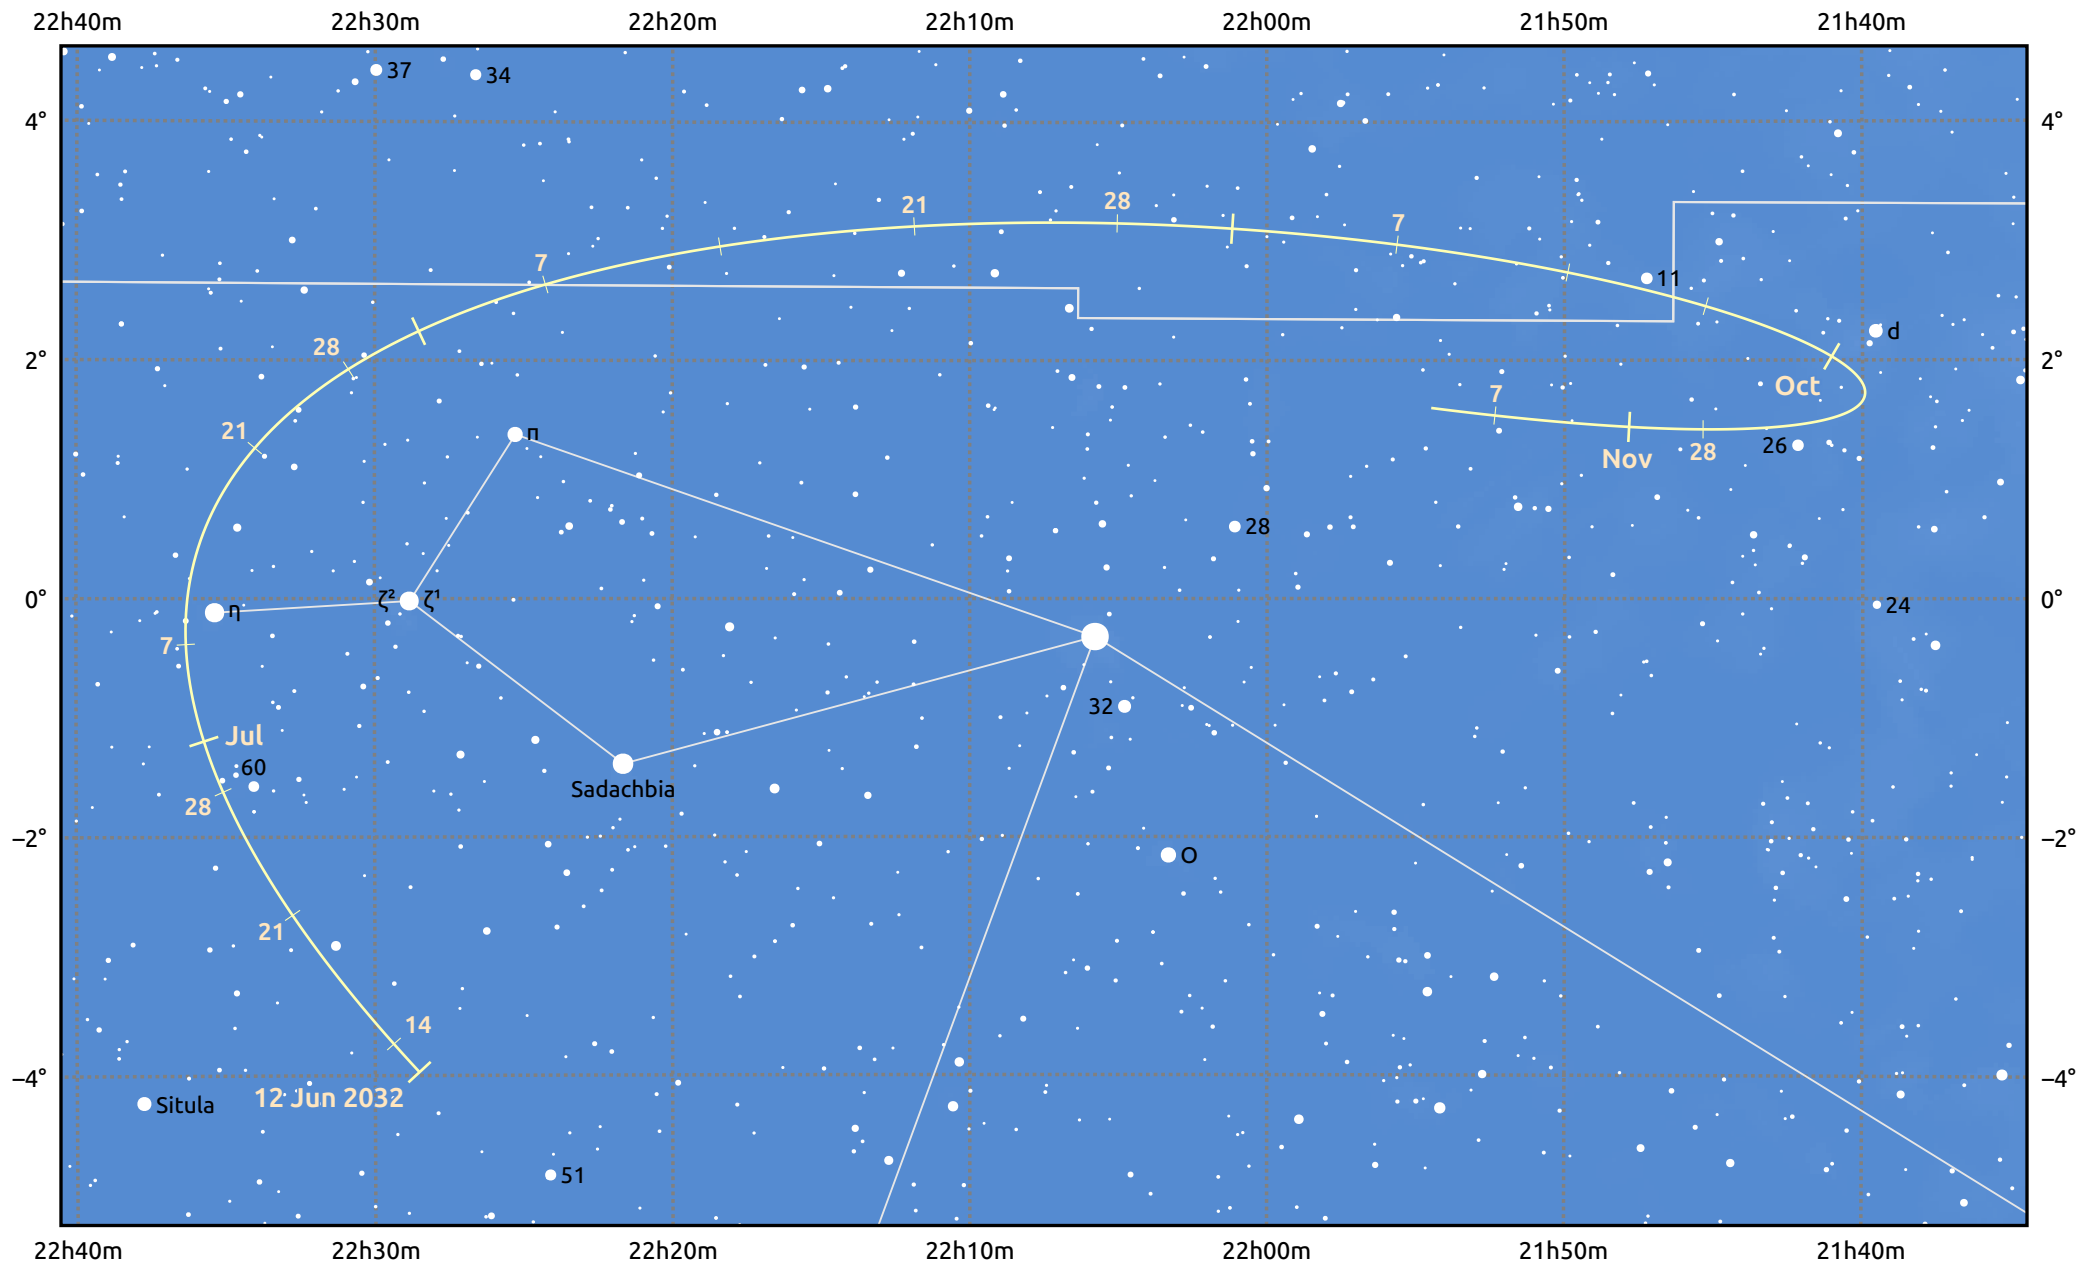

The path of Asteroid 15 Eunomia around opposition on 26 Aug 2032

© Dominic Ford 2011–2025. Date markers placed at midnight UTC. Downloaded from <https://in-the-sky.org>

Magnitude scale: 10.0 9.0 8.0 7.0 6.0 5.0 4.0 3.0 2.0

— Ecliptic Plane

Galaxy Bright nebula Open cluster Globular cluster Planetary nebula

Date	Mag	Phase
2032 Jul 1	9.6	97%
2032 Jul 27	9.0	98%
2032 Aug 1	8.8	99%
2032 Sep 1	8.3	100%
2032 Oct 1	8.9	98%
2032 Nov 1	9.4	95%