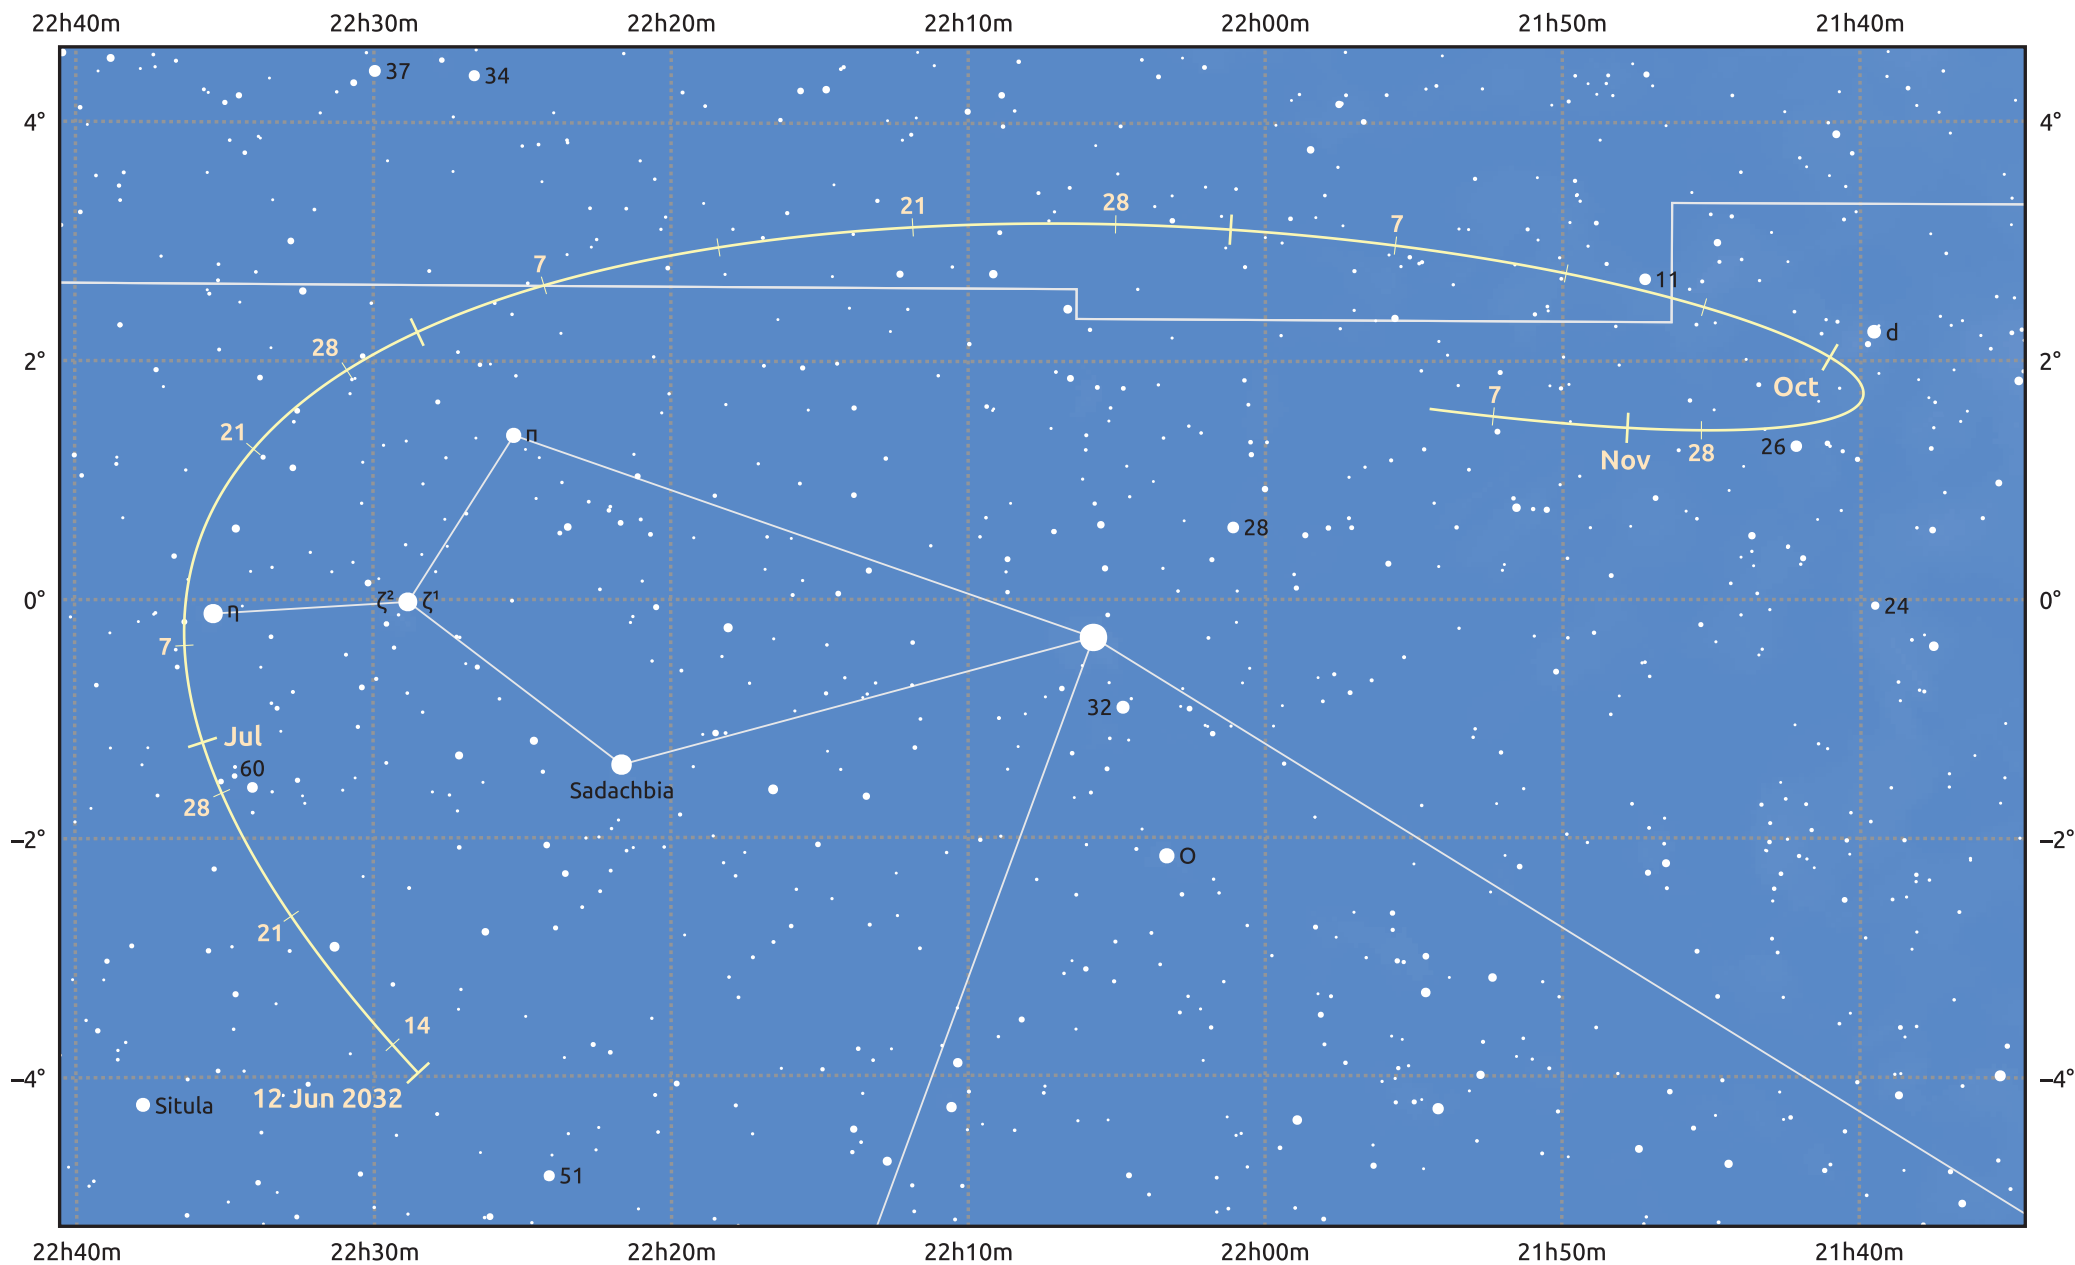

# The path of Asteroid 15 Eunomia around opposition on 26 Aug 2032

© Dominic Ford 2011–2025. Date markers placed at midnight UTC. Downloaded from <https://in-the-sky.org>

Magnitude scale: 10.0 9.0 8.0 7.0 6.0 5.0 4.0 3.0 2.0

Ecliptic Plane

Galaxy Bright nebula Open cluster Globular cluster Planetary nebula

Date	Mag	Phase
2032 Jul 1	9.6	97%
2032 Jul 27	9.0	98%
2032 Aug 1	8.8	99%
2032 Sep 1	8.3	100%
2032 Oct 1	8.9	98%
2032 Nov 1	9.4	95%