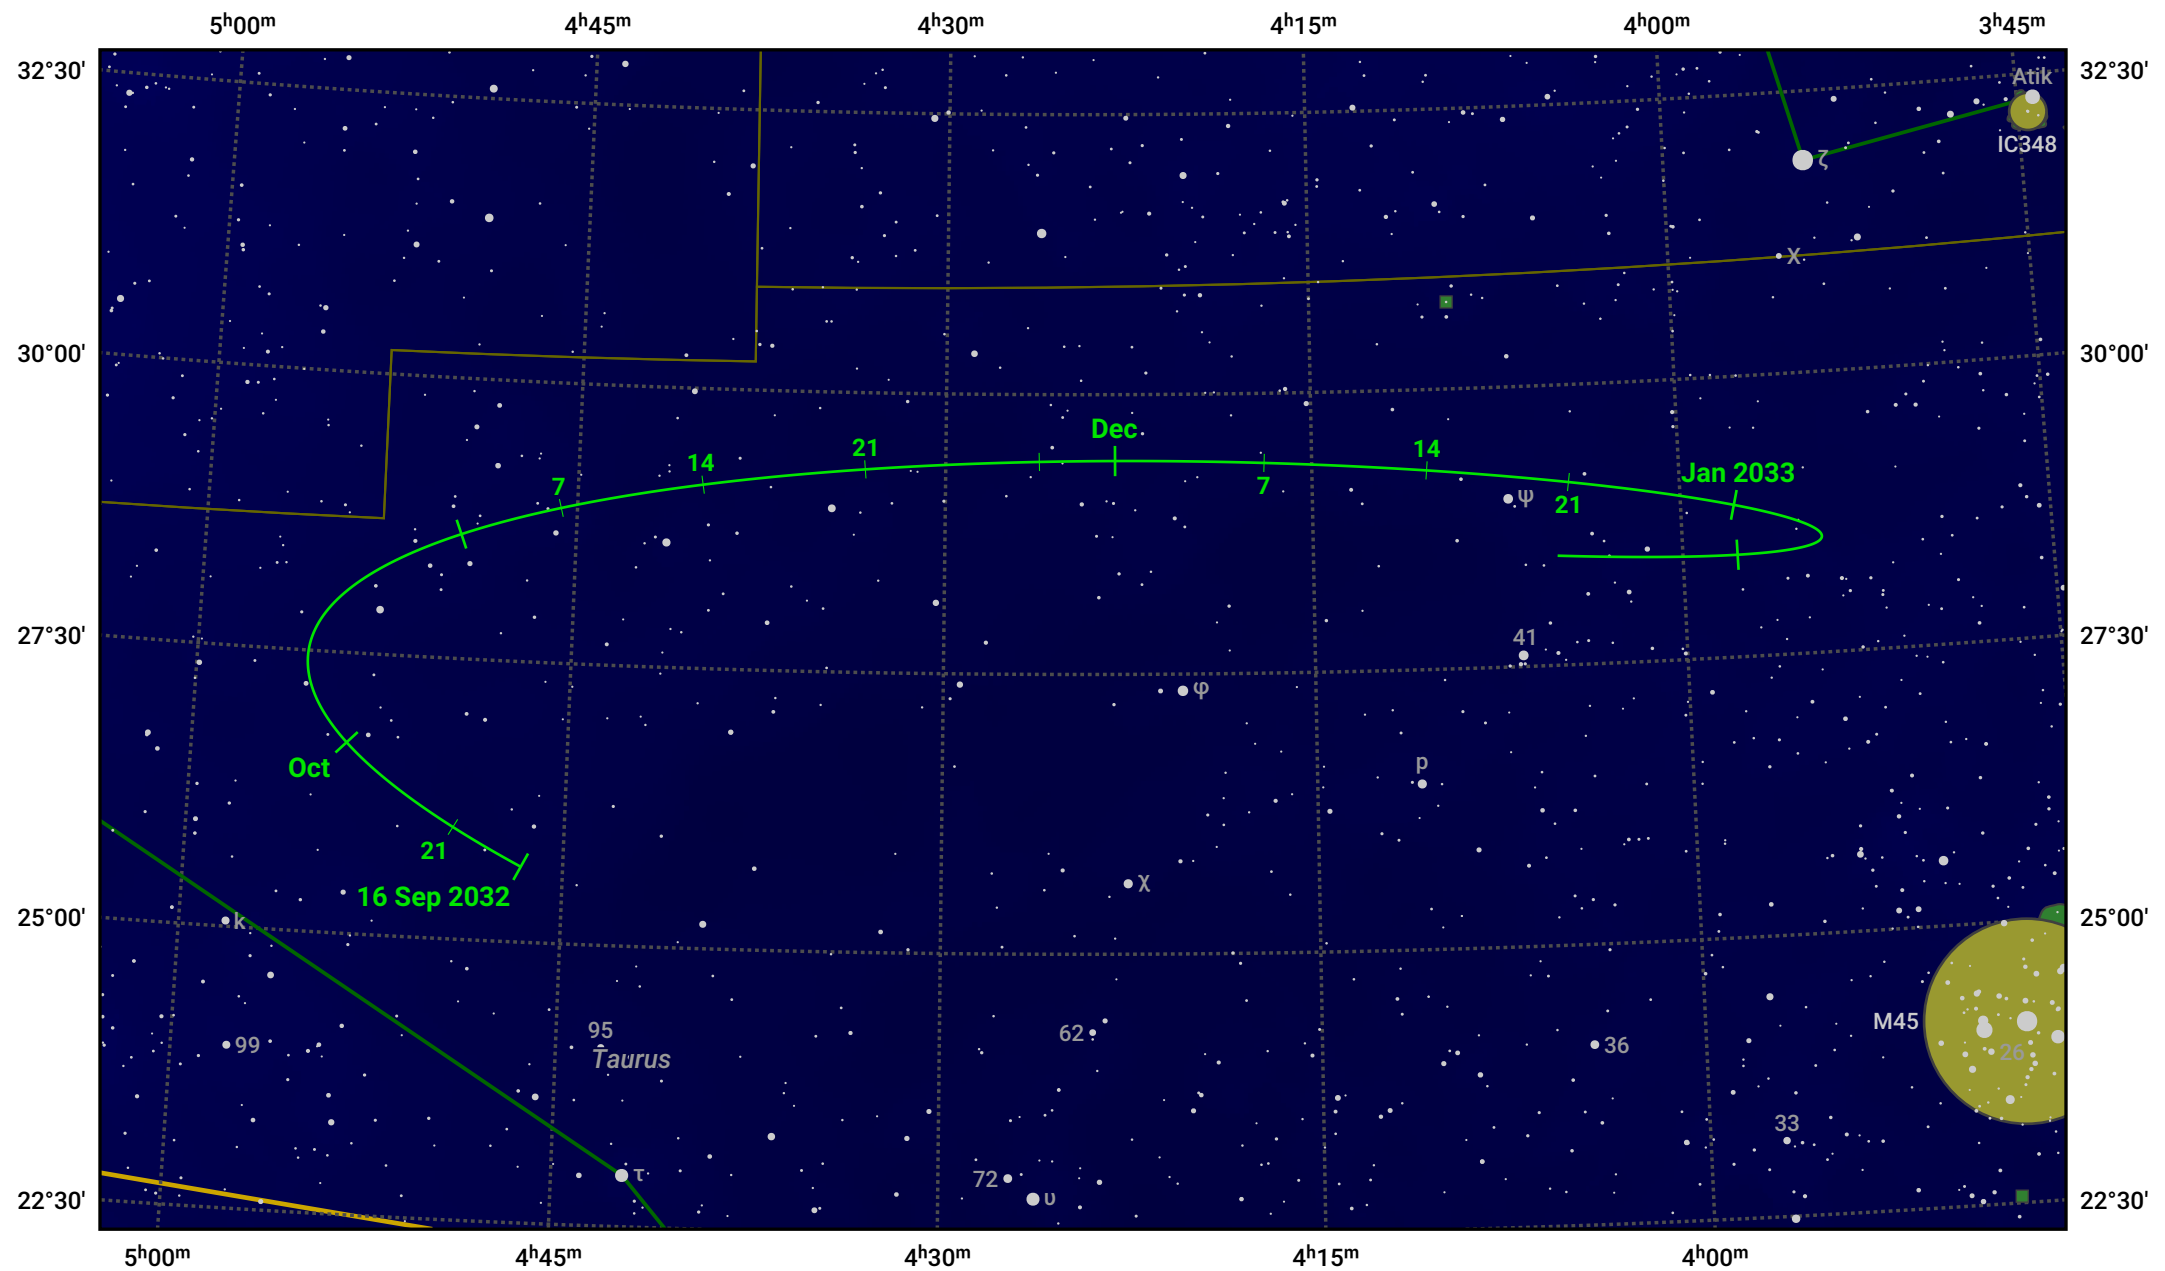

# The path of Asteroid 349 Dembowska around opposition on 30 Nov 2032

© Dominic Ford 2011–2024. Date markers placed at midnight UTC. Downloaded from <https://in-the-sky.org>

Magnitude scale: 10.0 9.0 8.0 7.0 6.0 5.0 4.0 3.0 2.0

- Ecliptic Plane
- Galaxy
- Bright nebula
- Open cluster
- ⊕ Globular cluster

Date	Mag
2032 Oct 1	10.9
2032 Nov 1	10.3
2032 Nov 13	10.1
2032 Dec 1	9.8
2033 Jan 1	10.4
2033 Feb 1	11.1
2033 Feb 2	11.1