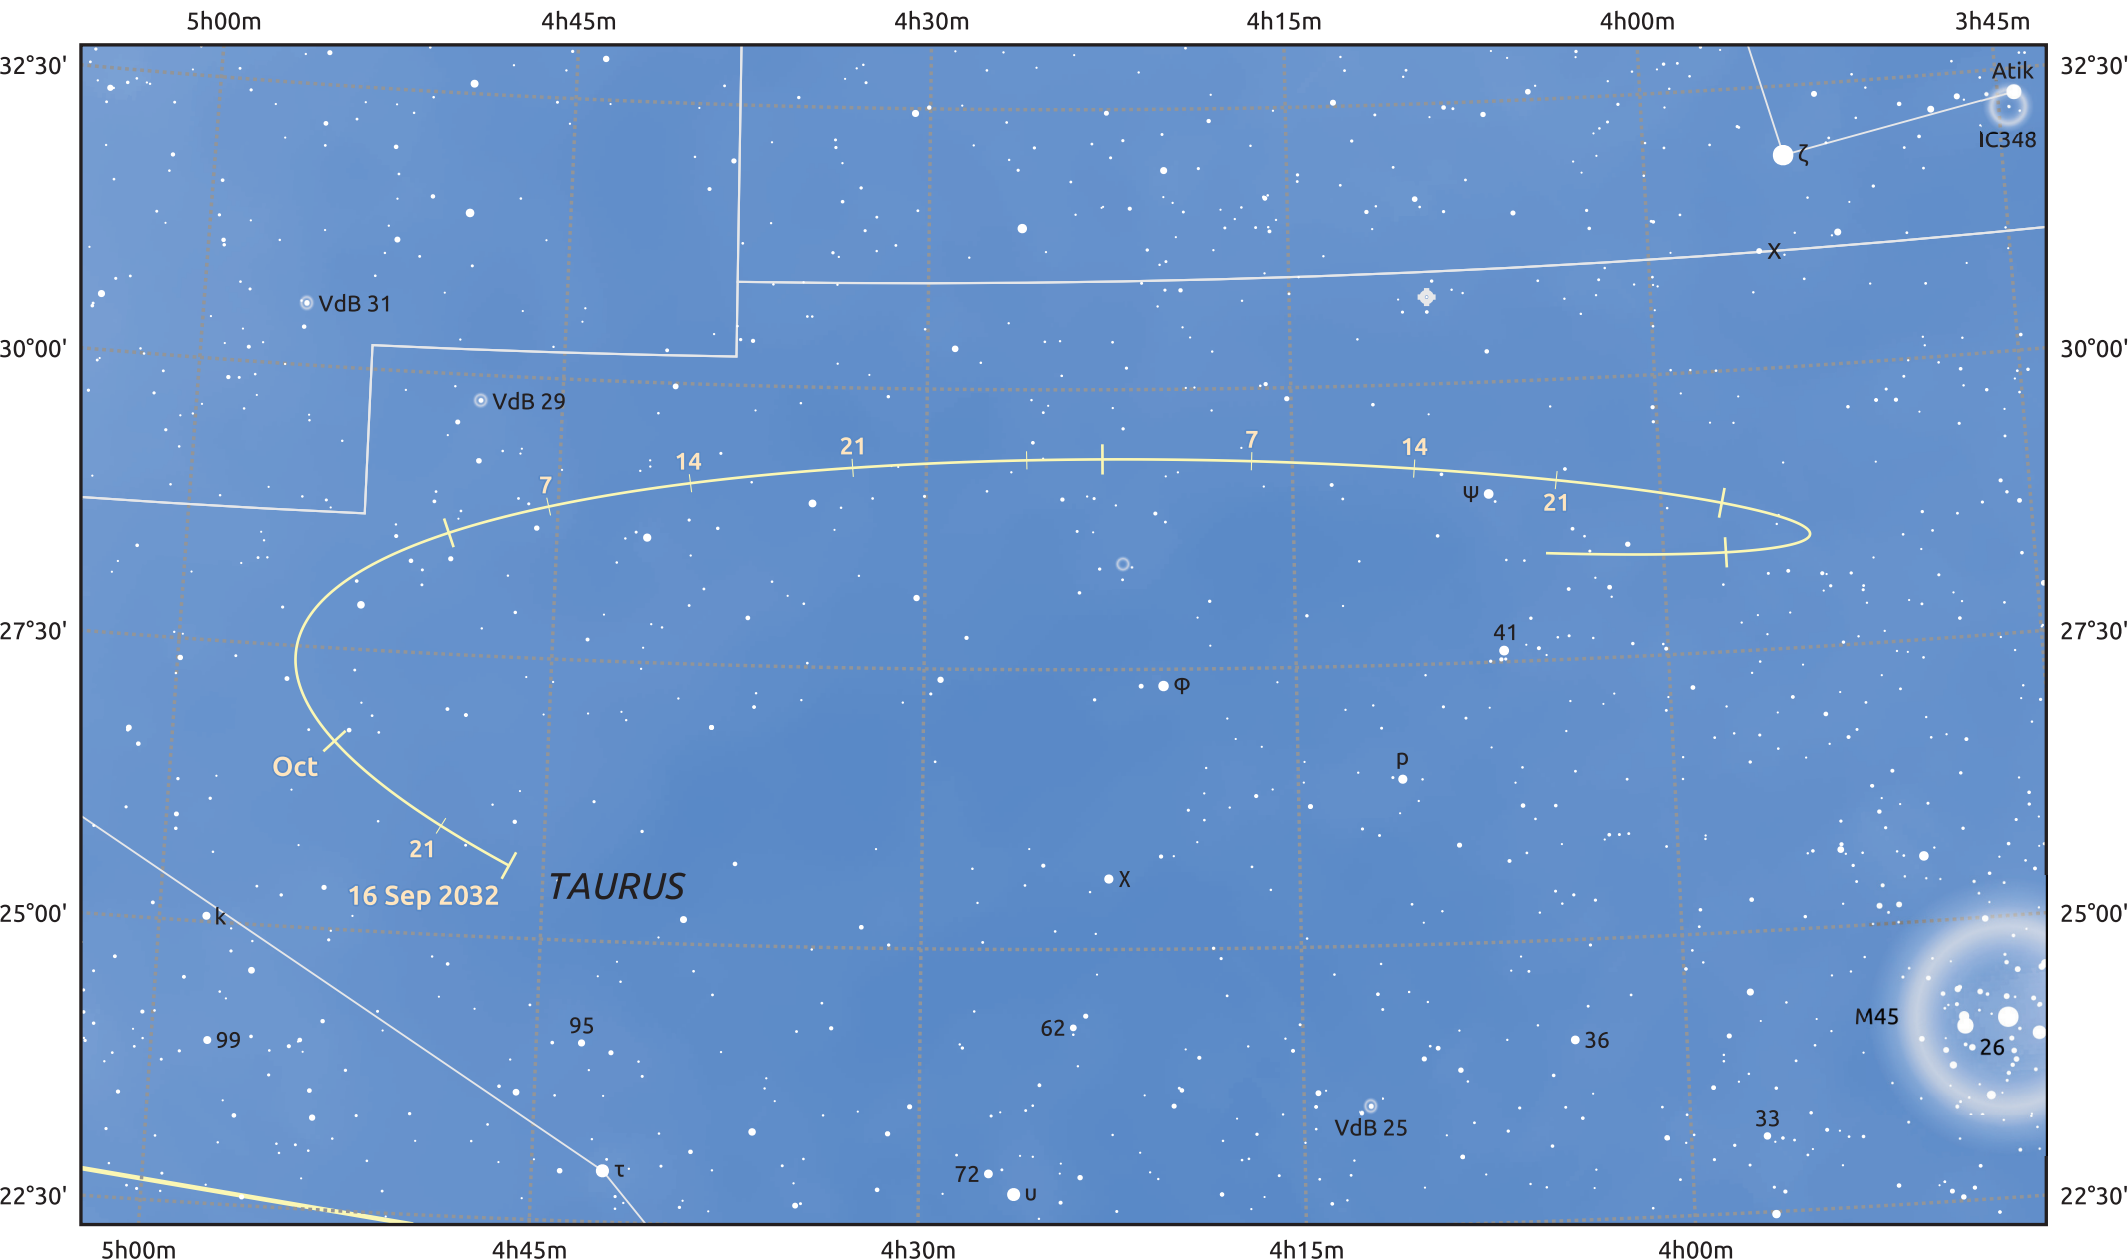

# The path of Asteroid 349 Dembowska around opposition on 30 Nov 2032

© Dominic Ford 2011–2025. Date markers placed at midnight UTC. Downloaded from <https://in-the-sky.org>

Magnitude scale: • 10.0 • 9.0 • 8.0 • 7.0 • 6.0 • 5.0 • 4.0 • 3.0 • 2.0

- Ecliptic Plane
- Galaxy
- Bright nebula
- Open cluster
- Globular cluster
- Planetary nebula

Date	Mag
2032 Oct 1	10.9
2032 Nov 1	10.3
2032 Nov 13	10.1
2032 Dec 1	9.8
2033 Jan 1	10.4
2033 Feb 1	11.1
2033 Feb 2	11.1