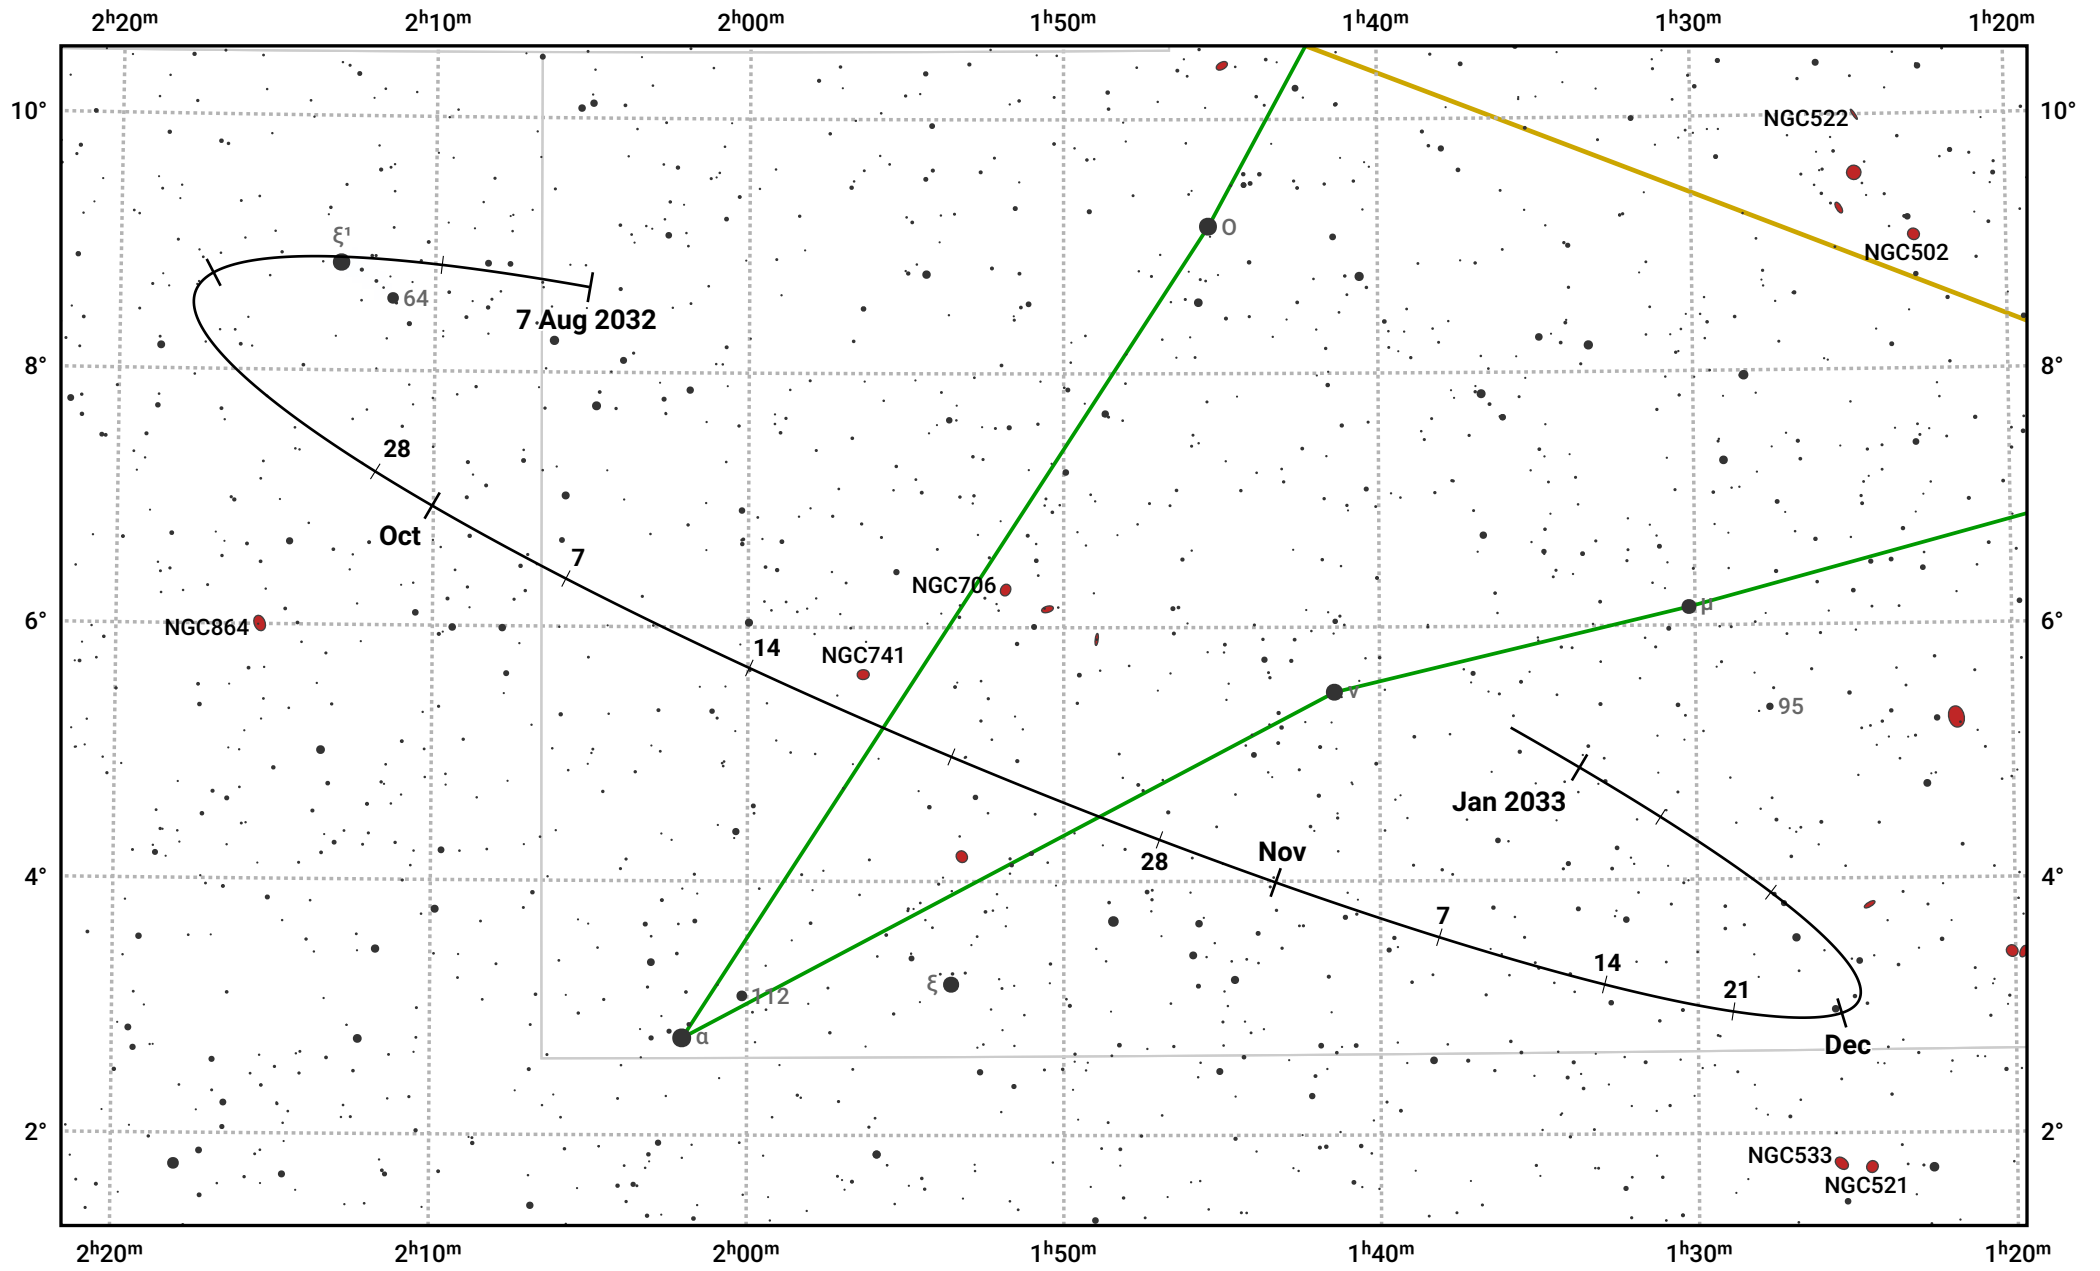

The path of Asteroid 44 Nysa around opposition on 21 Oct 2032

© Dominic Ford 2011–2024. Date markers placed at midnight UTC. Downloaded from <https://in-the-sky.org>

Magnitude scale: 11.0 10.0 9.0 8.0 7.0 6.0 5.0 4.0

— Ecliptic Plane

Galaxy Bright nebula Open cluster Globular cluster

Date	Mag	Phase
2032 Sep 1	10.9	97%
2032 Sep 22	10.3	99%
2032 Oct 1	10.1	99%
2032 Nov 1	9.8	100%
2032 Dec 1	10.4	97%
2033 Jan 1	11.0	95%