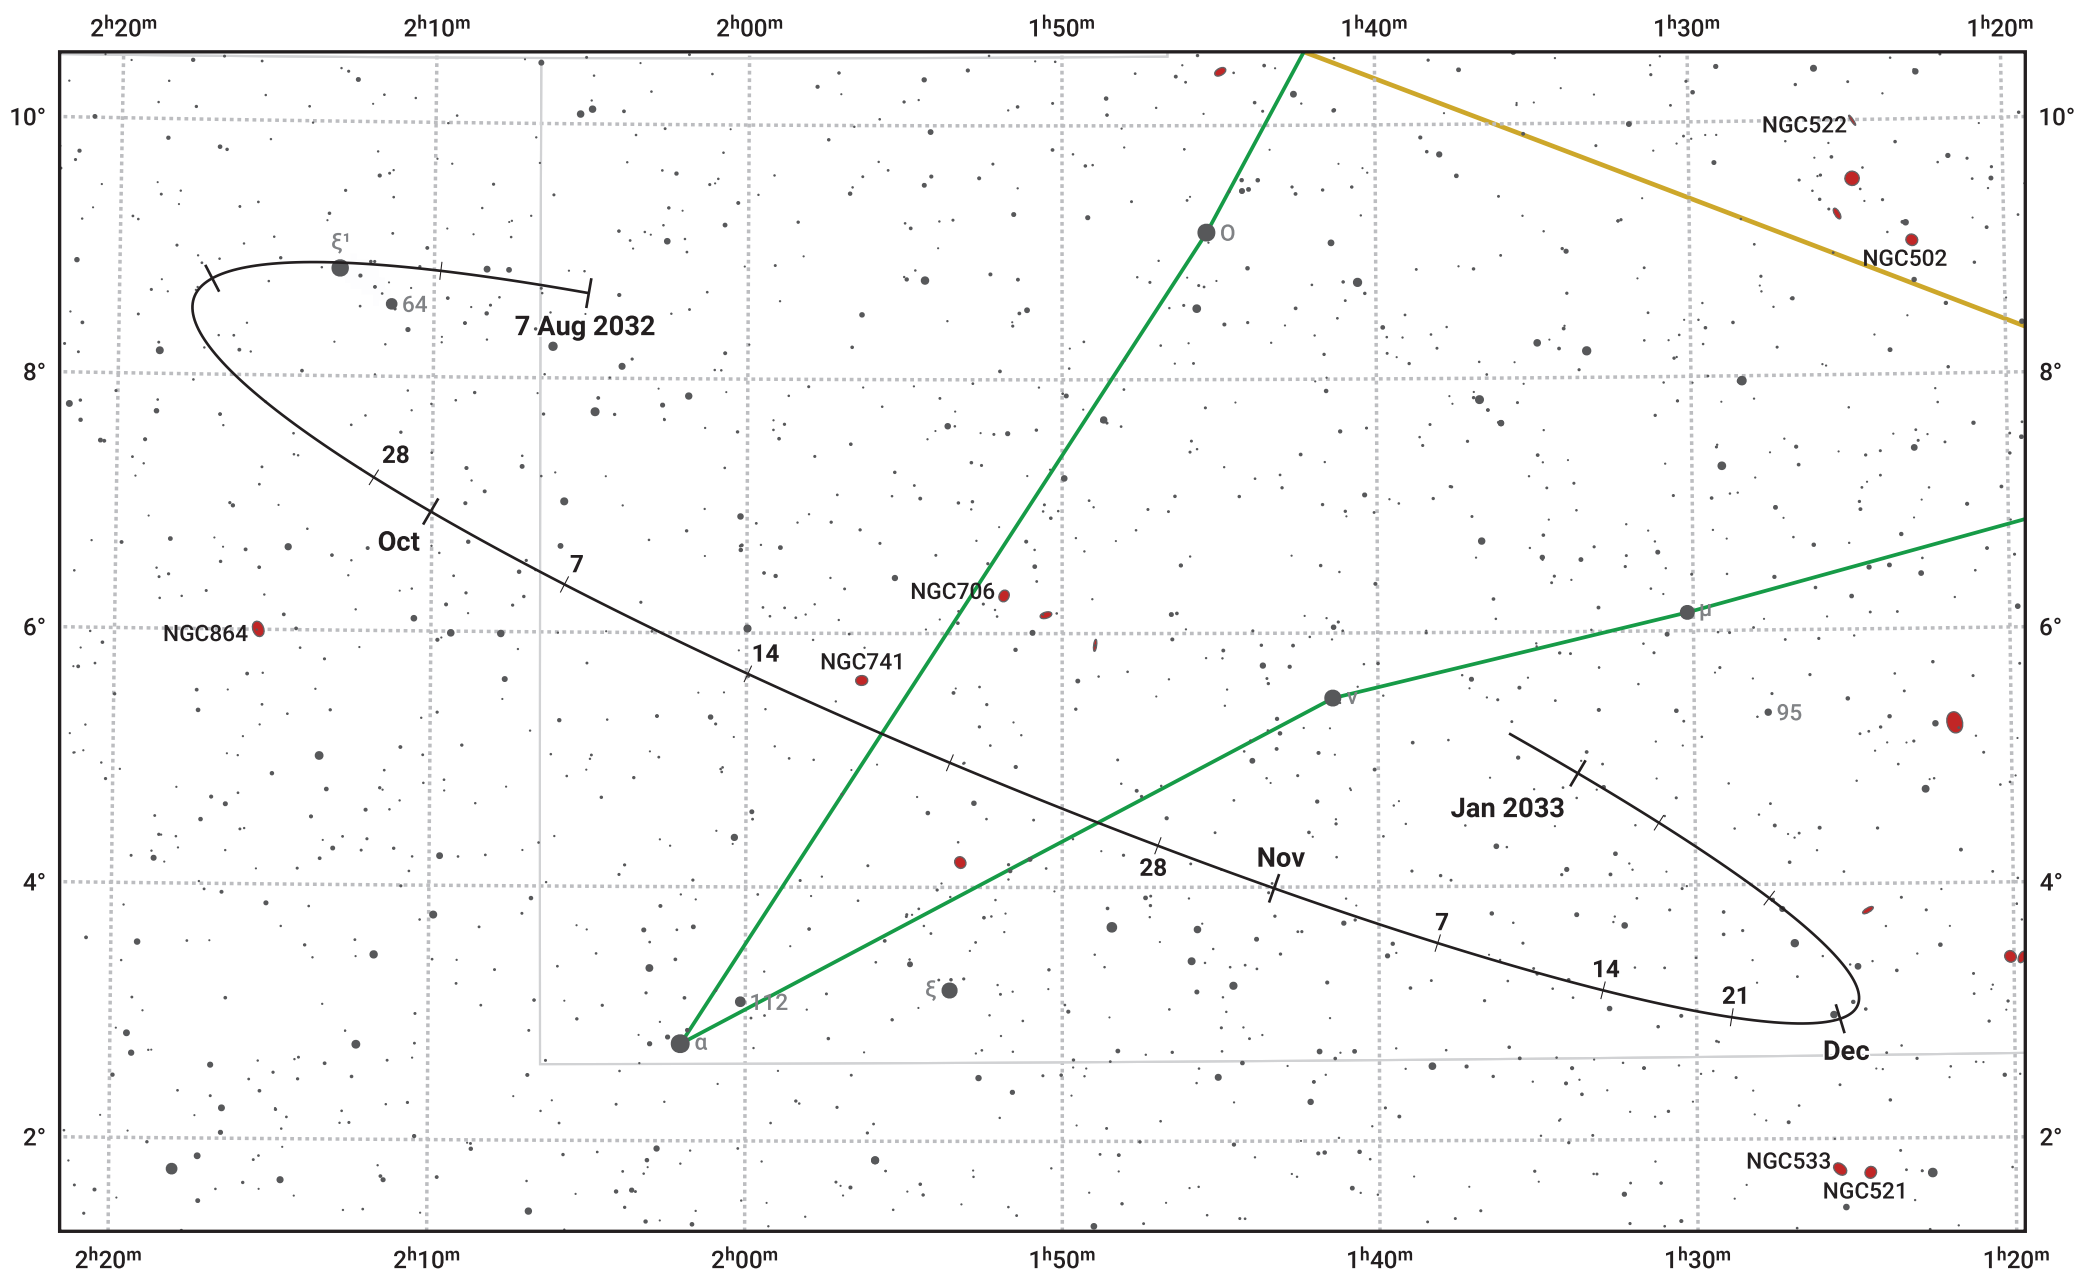

The path of Asteroid 44 Nysa around opposition on 21 Oct 2032

© Dominic Ford 2011–2024. Date markers placed at midnight UTC. Downloaded from <https://in-the-sky.org>

Magnitude scale: 11.0 10.0 9.0 8.0 7.0 6.0 5.0 4.0

- Galaxy
- Bright nebula
- Open cluster
- ⊕ Globular cluster

Date	Mag	Phase
2032 Sep 1	10.9	97%
2032 Sep 22	10.3	99%
2032 Oct 1	10.1	99%
2032 Nov 1	9.8	100%
2032 Dec 1	10.4	97%
2033 Jan 1	11.0	95%