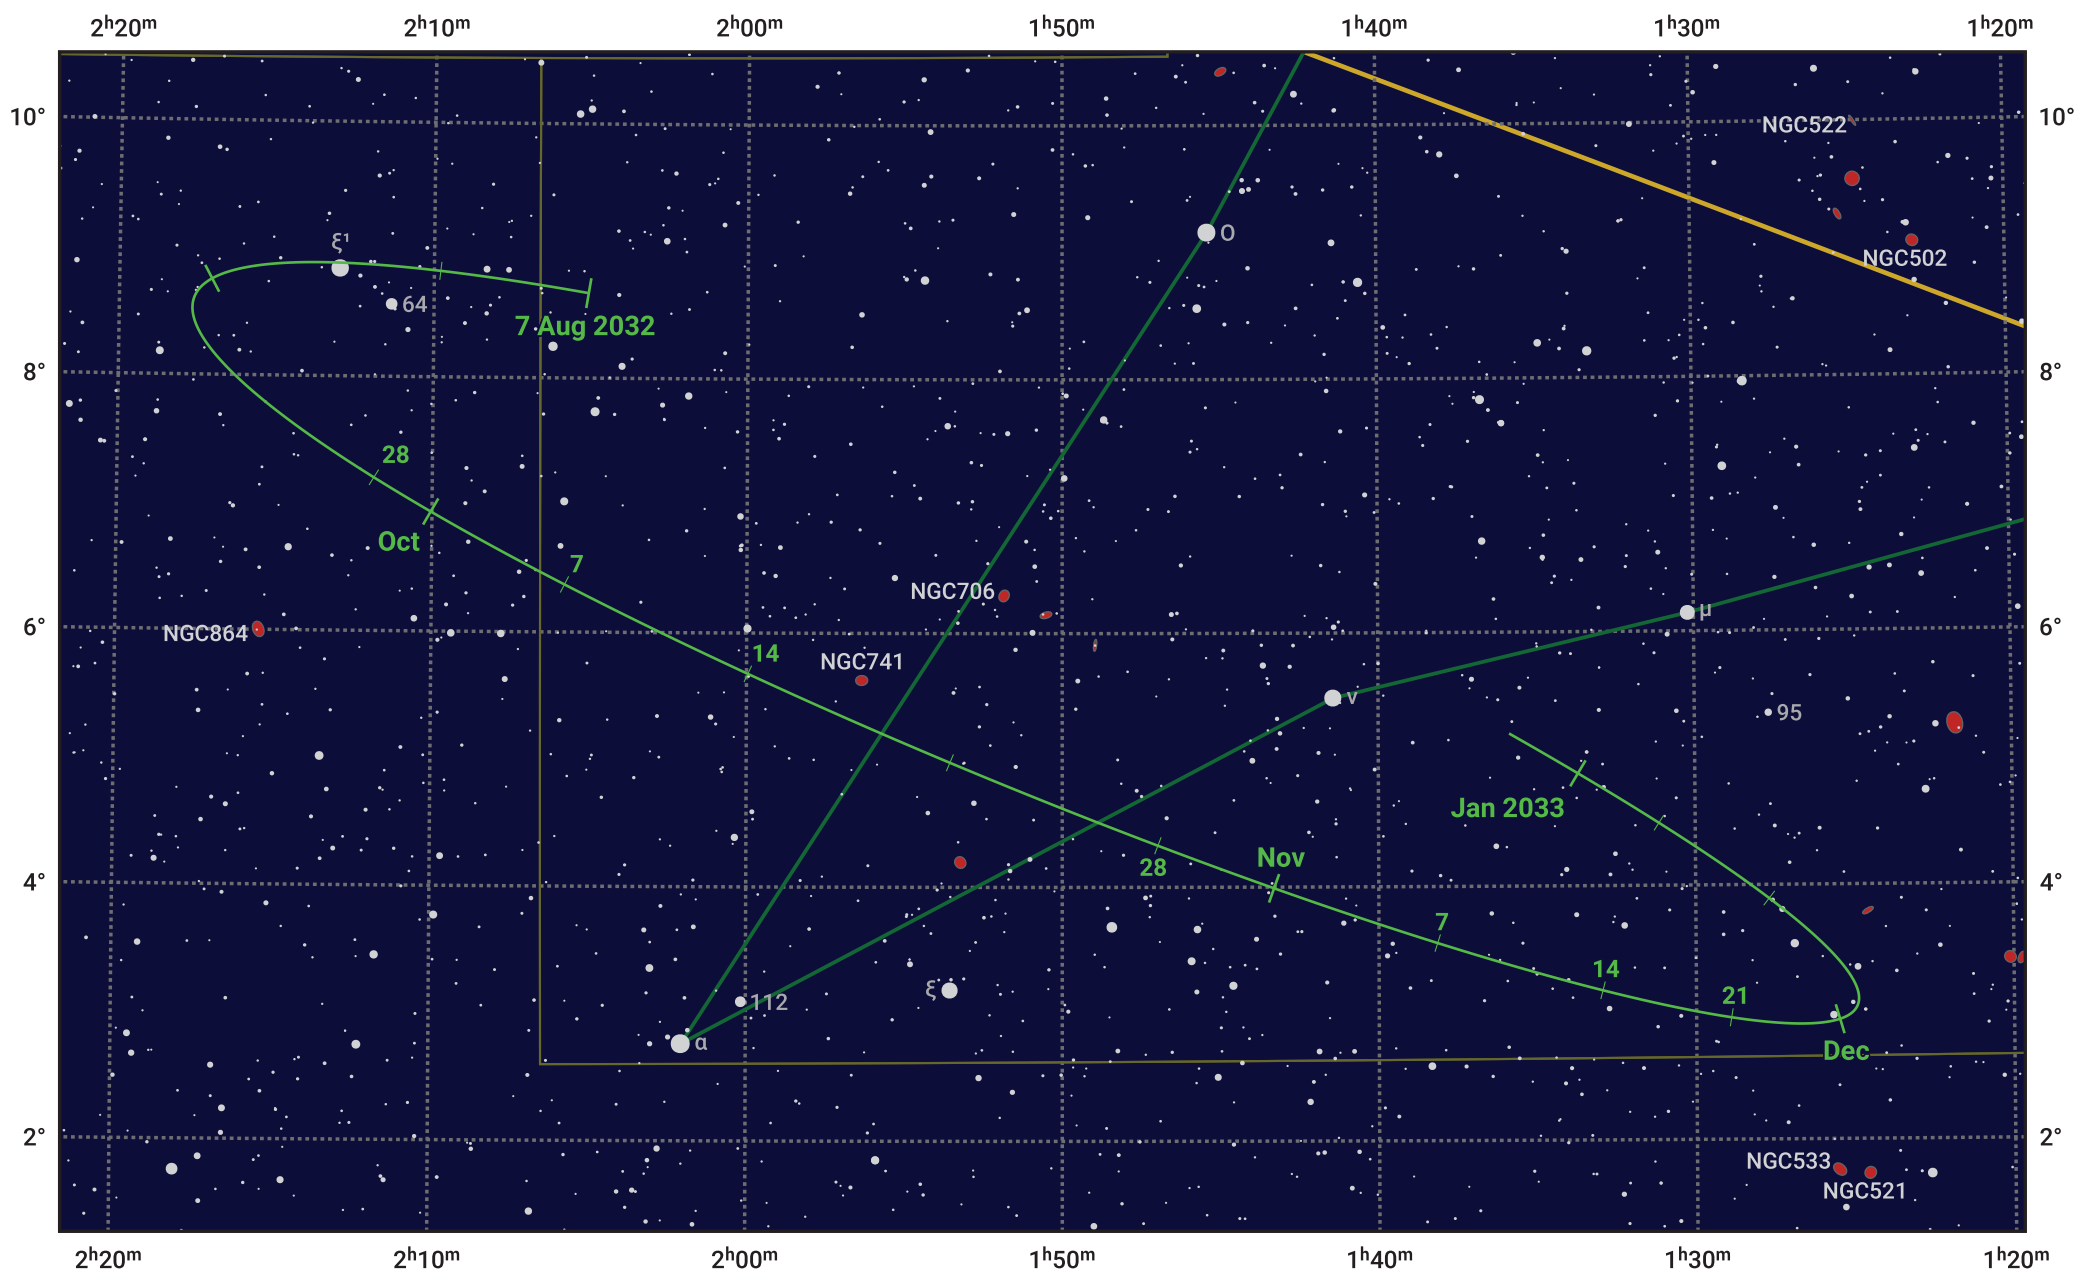

# The path of Asteroid 44 Nysa around opposition on 21 Oct 2032

© Dominic Ford 2011–2024. Date markers placed at midnight UTC. Downloaded from <https://in-the-sky.org>

Magnitude scale: 11.0 10.0 9.0 8.0 7.0 6.0 5.0 4.0

— Ecliptic Plane

- Galaxy
- Bright nebula
- Open cluster
- Globular cluster

Date	Mag	Phase
2032 Sep 1	10.9	97%
2032 Sep 22	10.3	99%
2032 Oct 1	10.1	99%
2032 Nov 1	9.8	100%
2032 Dec 1	10.4	97%
2033 Jan 1	11.0	95%