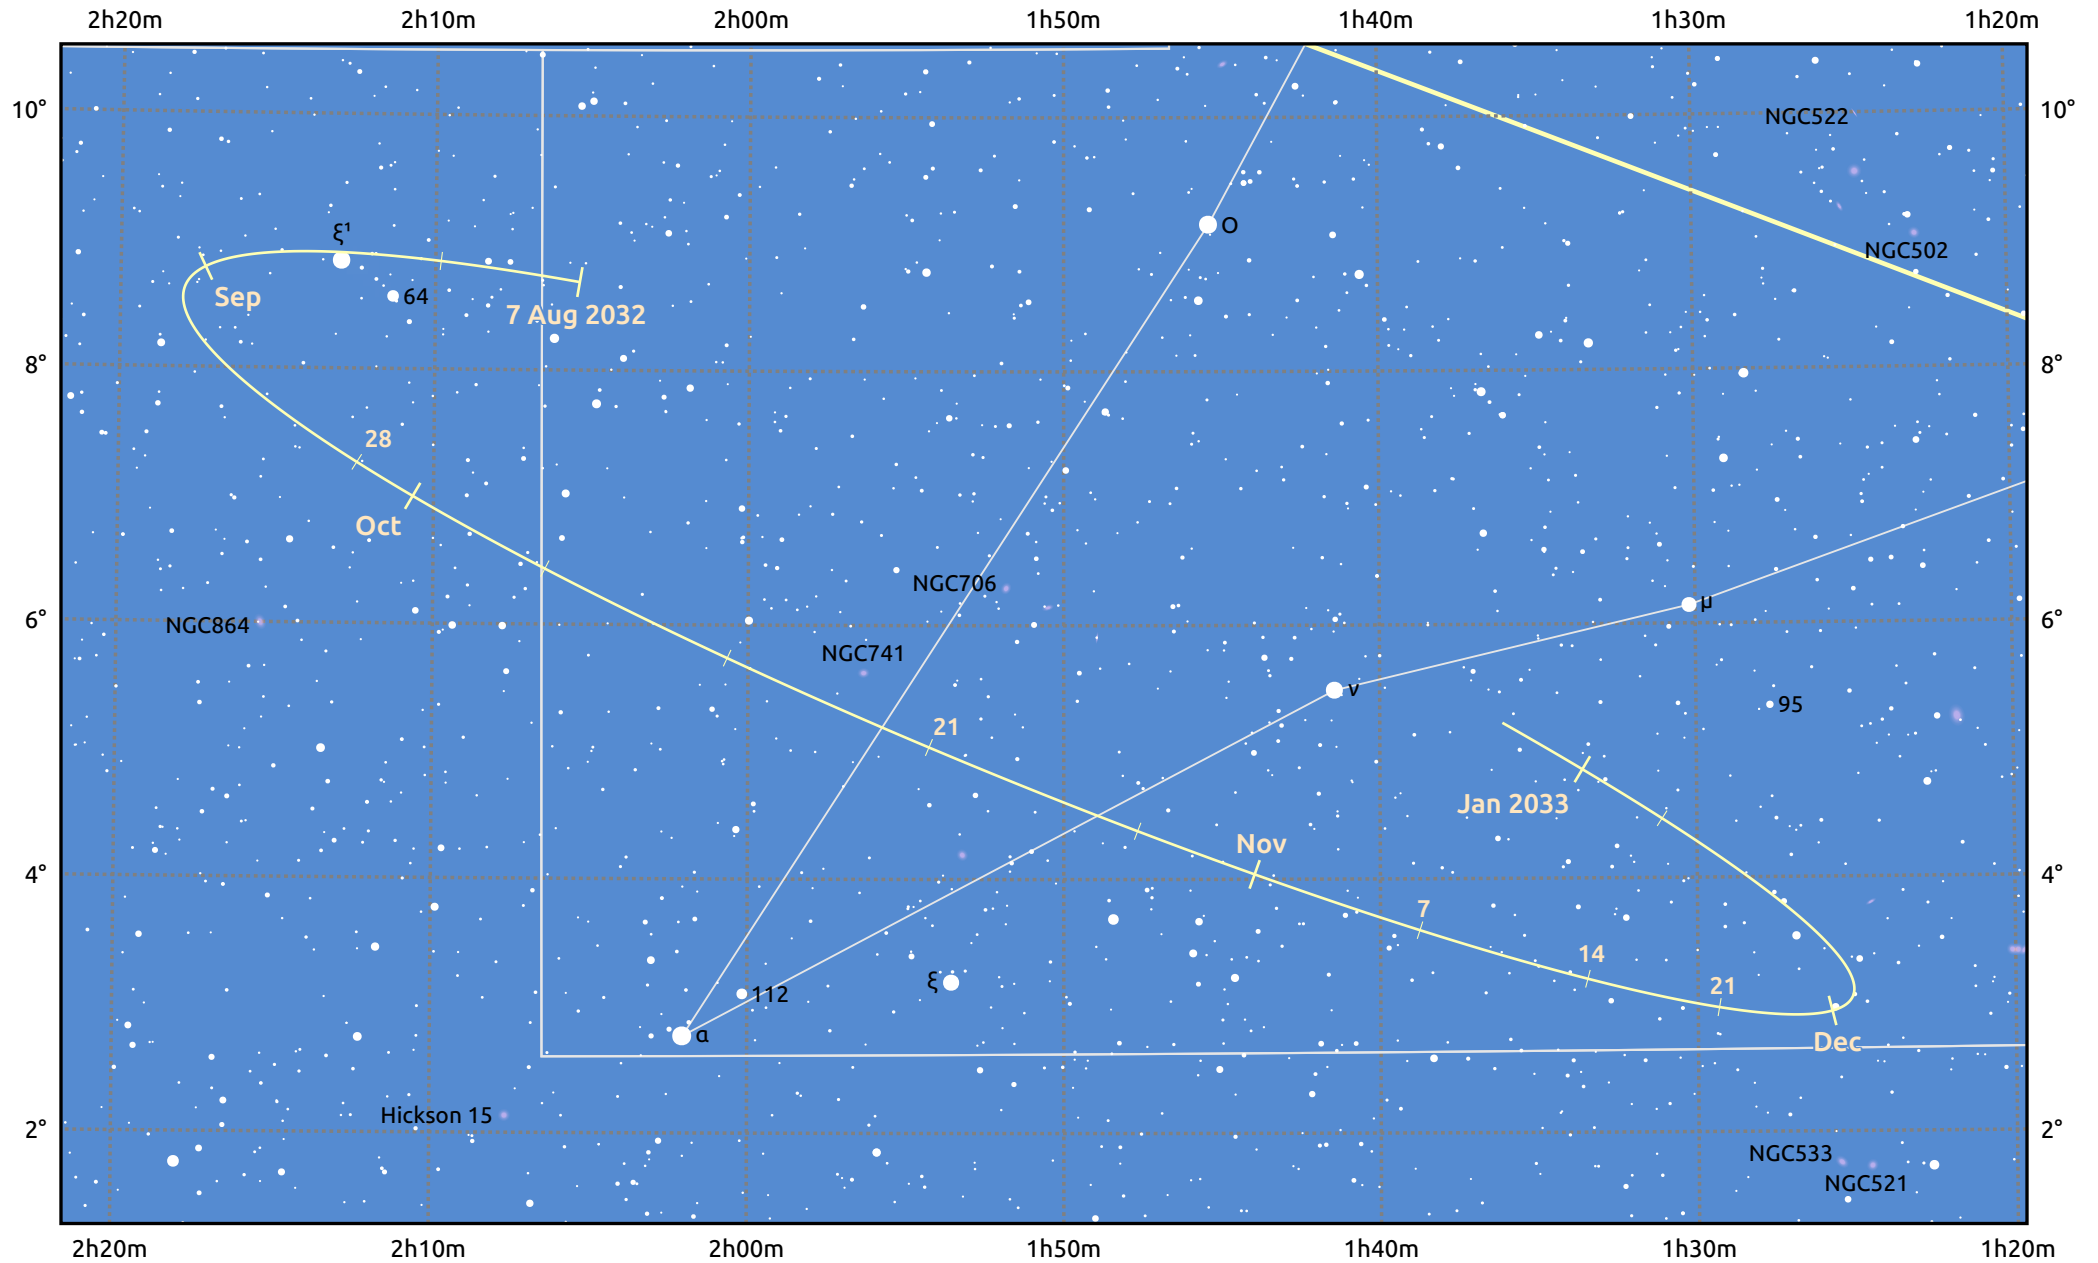

# The path of Asteroid 44 Nysa around opposition on 21 Oct 2032

© Dominic Ford 2011–2025. Date markers placed at midnight UTC. Downloaded from <https://in-the-sky.org>

Magnitude scale: 11.0 10.0 9.0 8.0 7.0 6.0 5.0 4.0

— Ecliptic Plane

Galaxy Bright nebula Open cluster Globular cluster Planetary nebula

Date	Mag	Phase
2032 Sep 1	10.9	97%
2032 Sep 22	10.3	99%
2032 Oct 1	10.1	99%
2032 Nov 1	9.7	100%
2032 Dec 1	10.4	97%
2033 Jan 1	10.9	95%