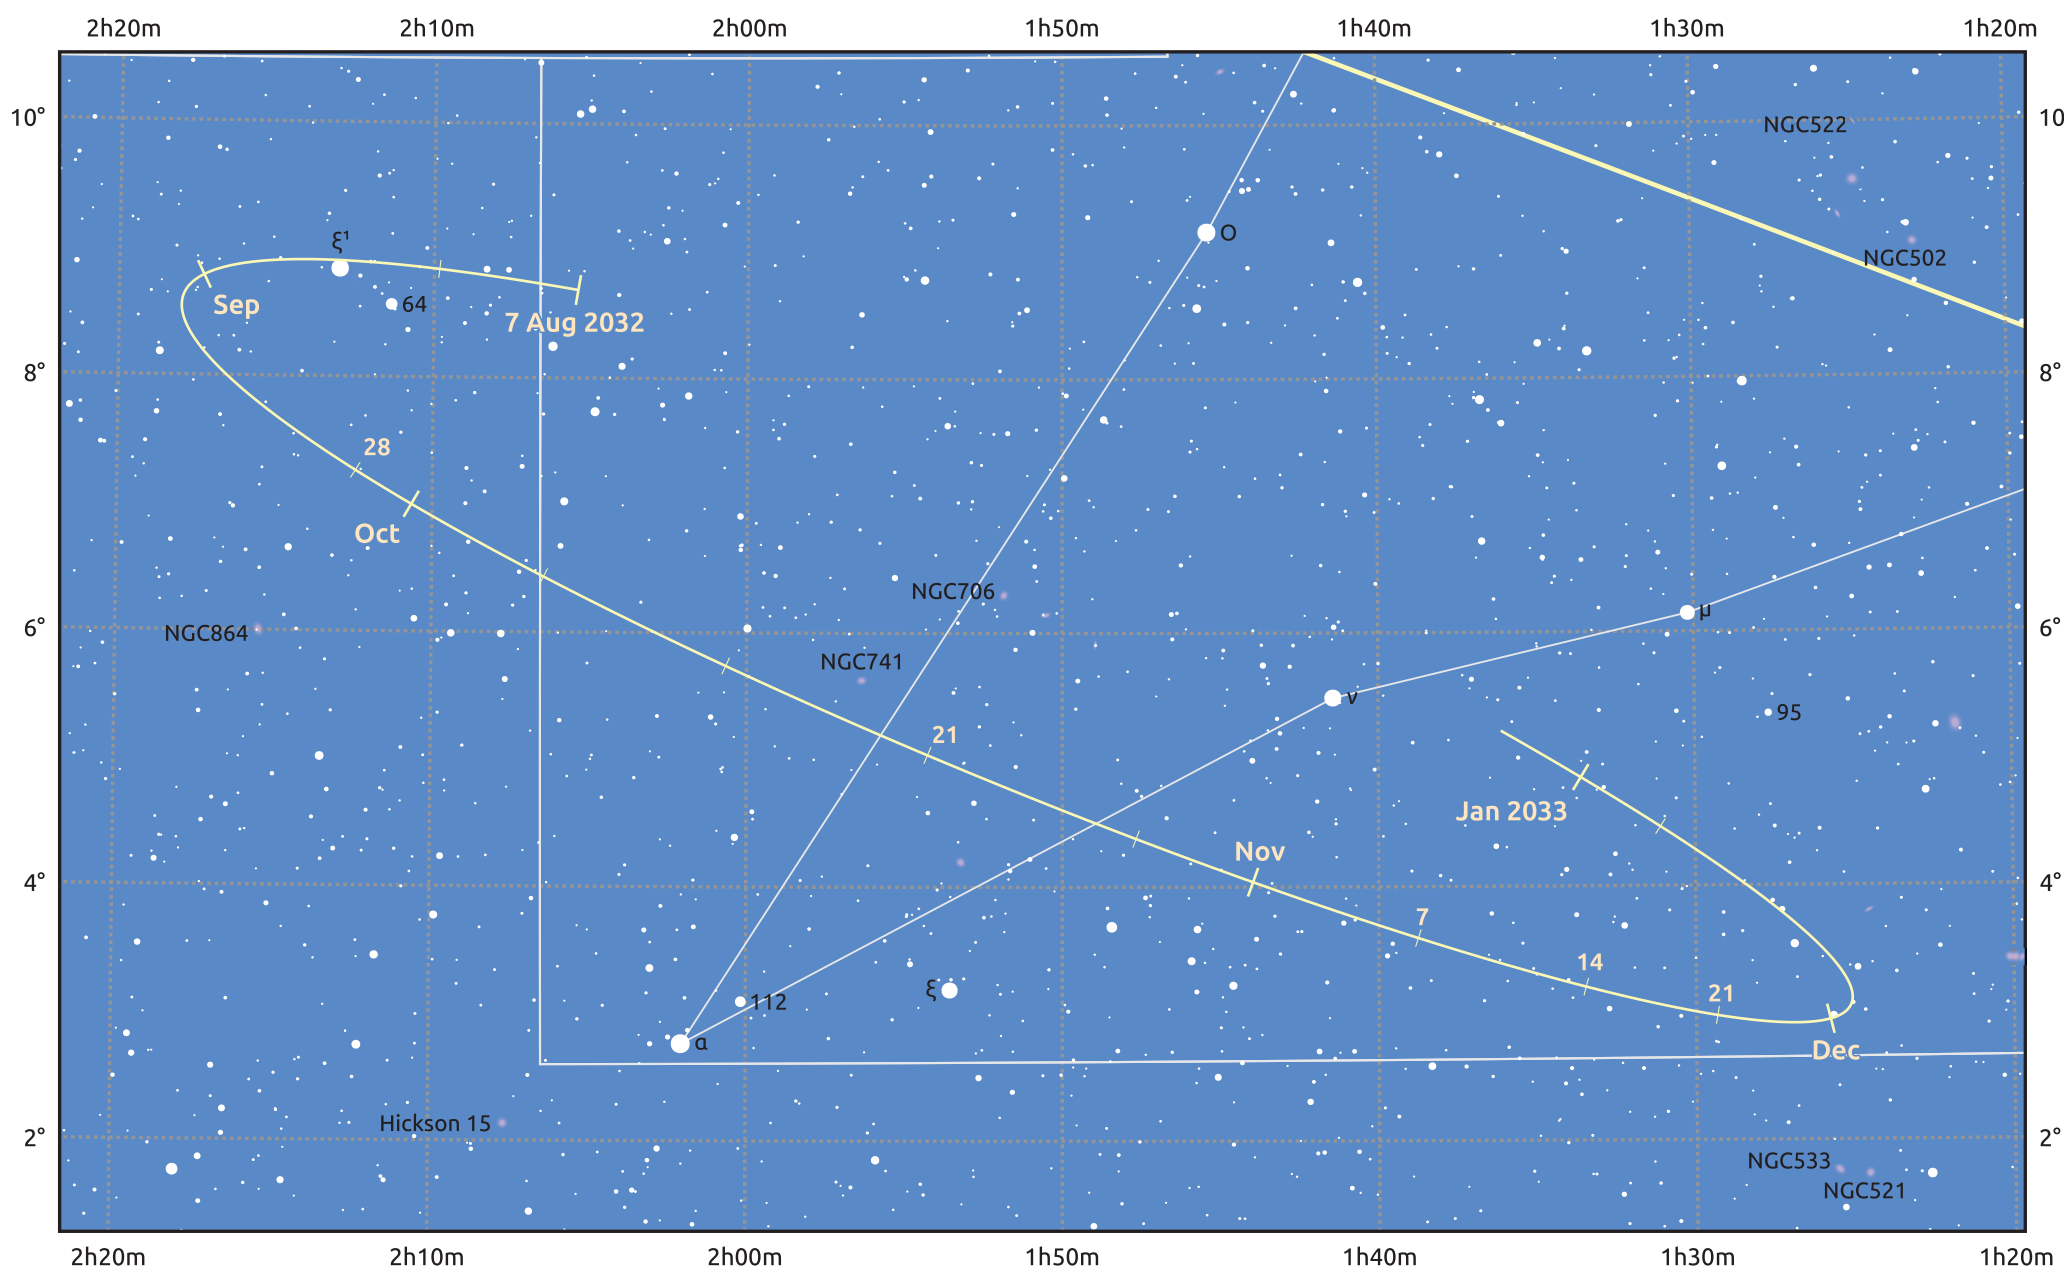

The path of Asteroid 44 Nysa around opposition on 21 Oct 2032

© Dominic Ford 2011–2025. Date markers placed at midnight UTC. Downloaded from <https://in-the-sky.org>

Magnitude scale: 11.0 10.0 9.0 8.0 7.0 6.0 5.0 4.0

— Ecliptic Plane

- Galaxy
- Bright nebula
- Open cluster
- Globular cluster
- Planetary nebula

Date	Mag	Phase
2032 Sep 1	10.9	97%
2032 Sep 22	10.3	99%
2032 Oct 1	10.1	99%
2032 Nov 1	9.7	100%
2032 Dec 1	10.4	97%
2033 Jan 1	10.9	95%