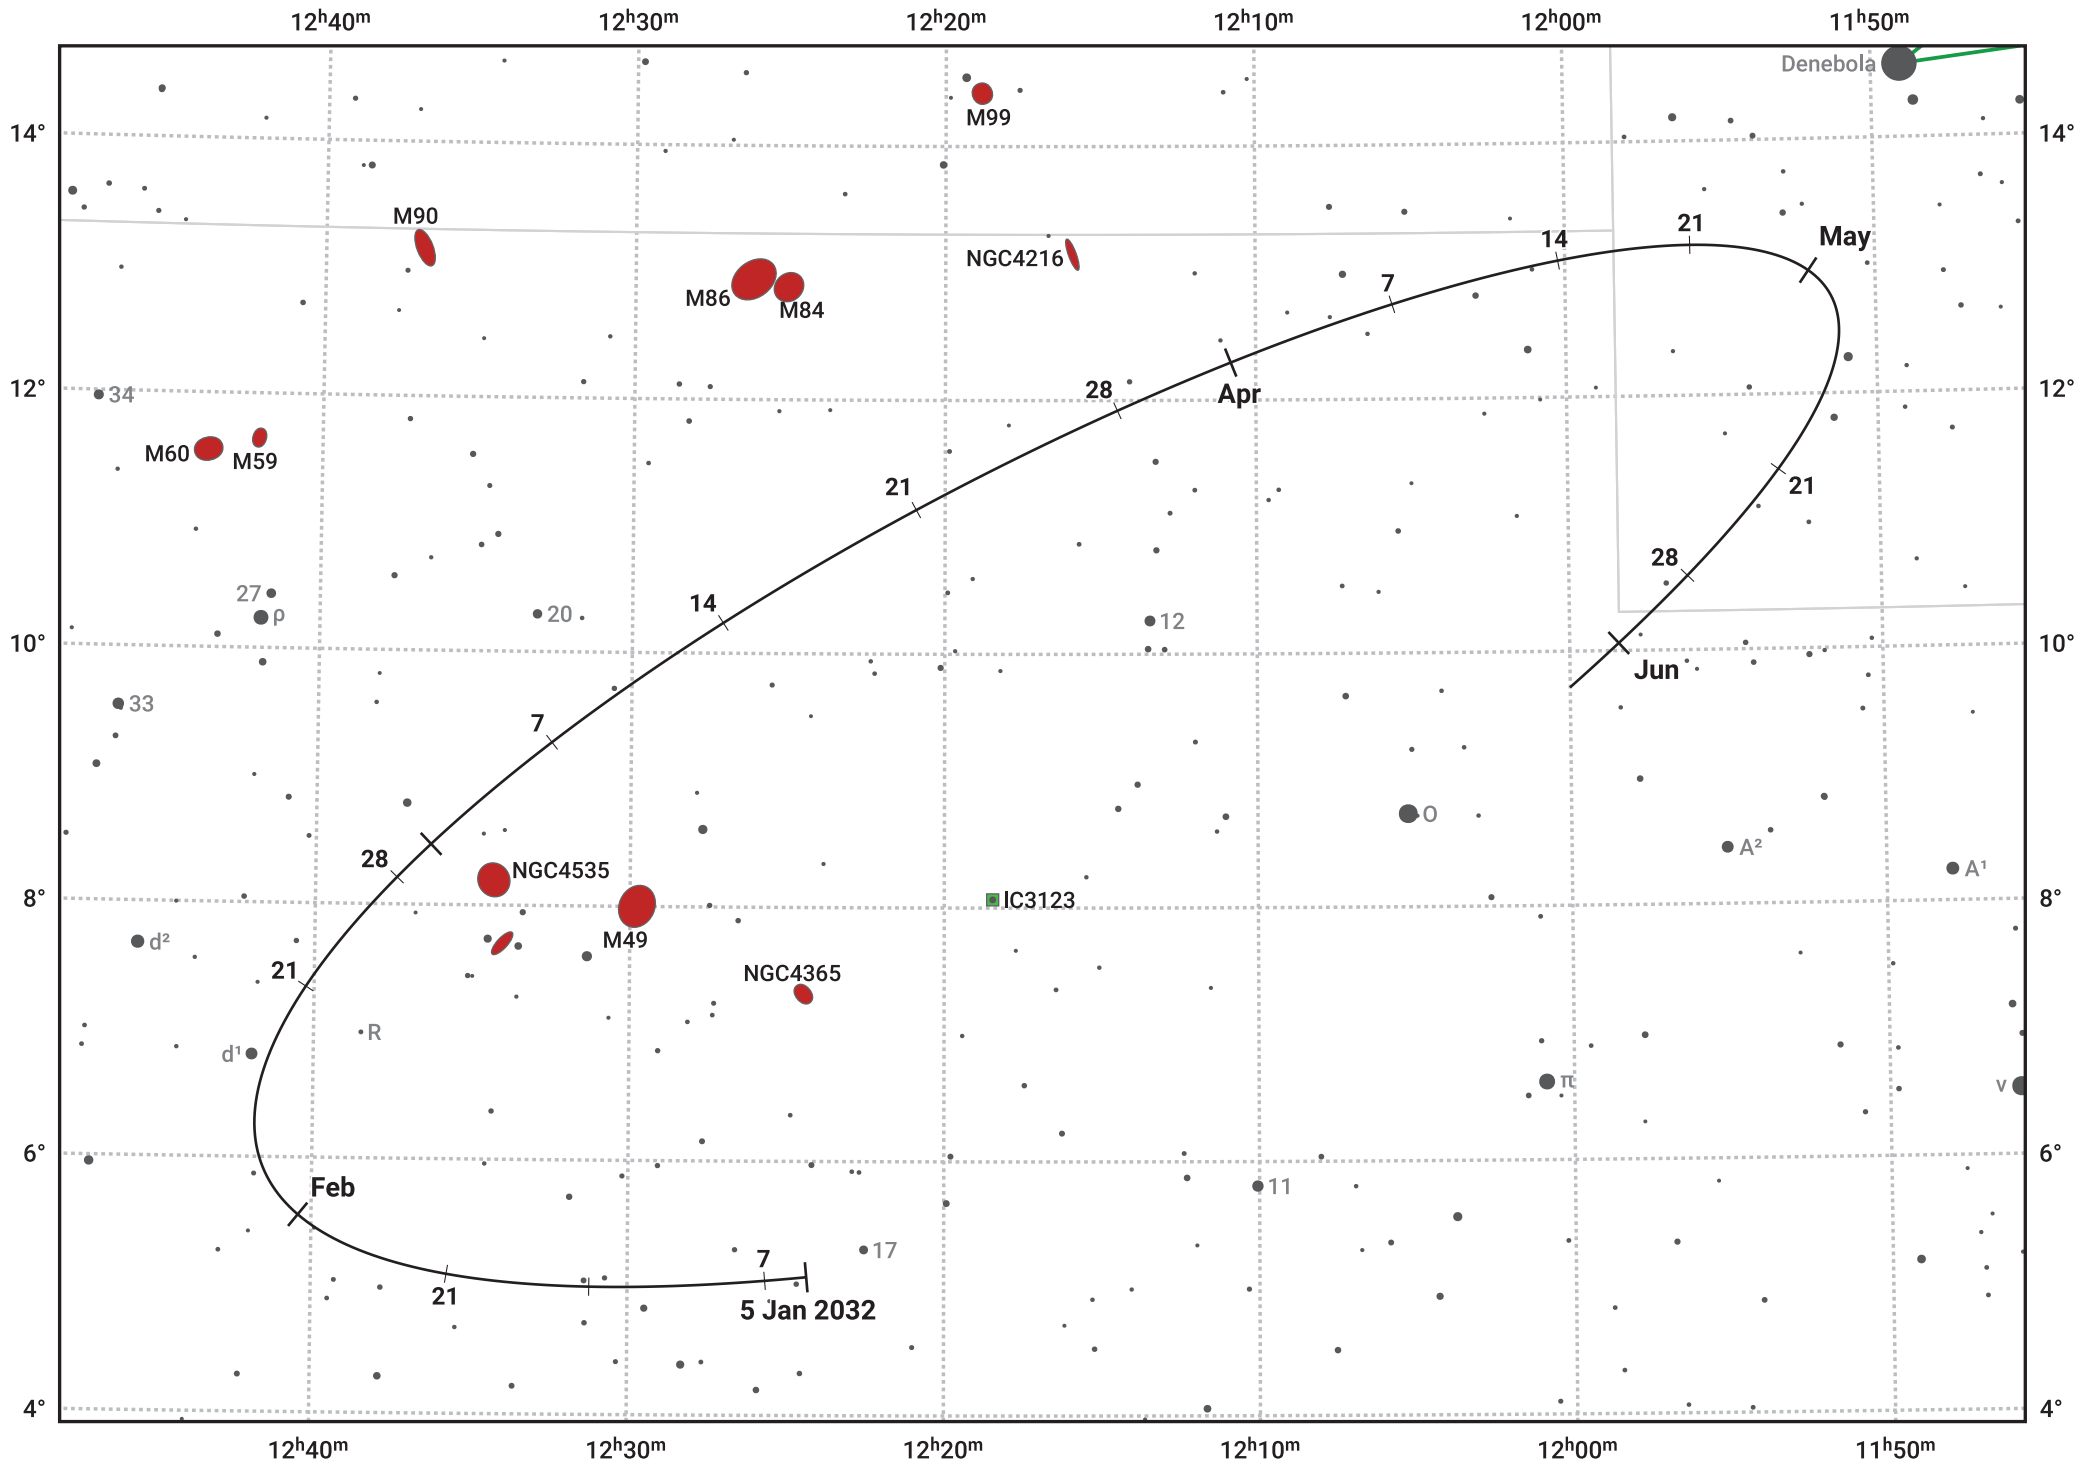

The path of Asteroid 4 Vesta around opposition on 20 Mar 2032

© Dominic Ford 2011–2024. Date markers placed at midnight UTC. Downloaded from <https://in-the-sky.org>

Magnitude scale: • 9.0 • 8.0 • 7.0 • 6.0 • 5.0 • 4.0 • 3.0 • 2.0

— Ecliptic Plane

● Galaxy
 ■ Bright nebula
 ● Open cluster
 ⊕ Globular cluster

Date	Mag	Phase
2032 Feb 1	7.2	97%
2032 Feb 20	6.7	98%
2032 Mar 1	6.4	99%
2032 Apr 1	6.2	100%
2032 May 1	6.8	97%
2032 Jun 1	7.4	95%