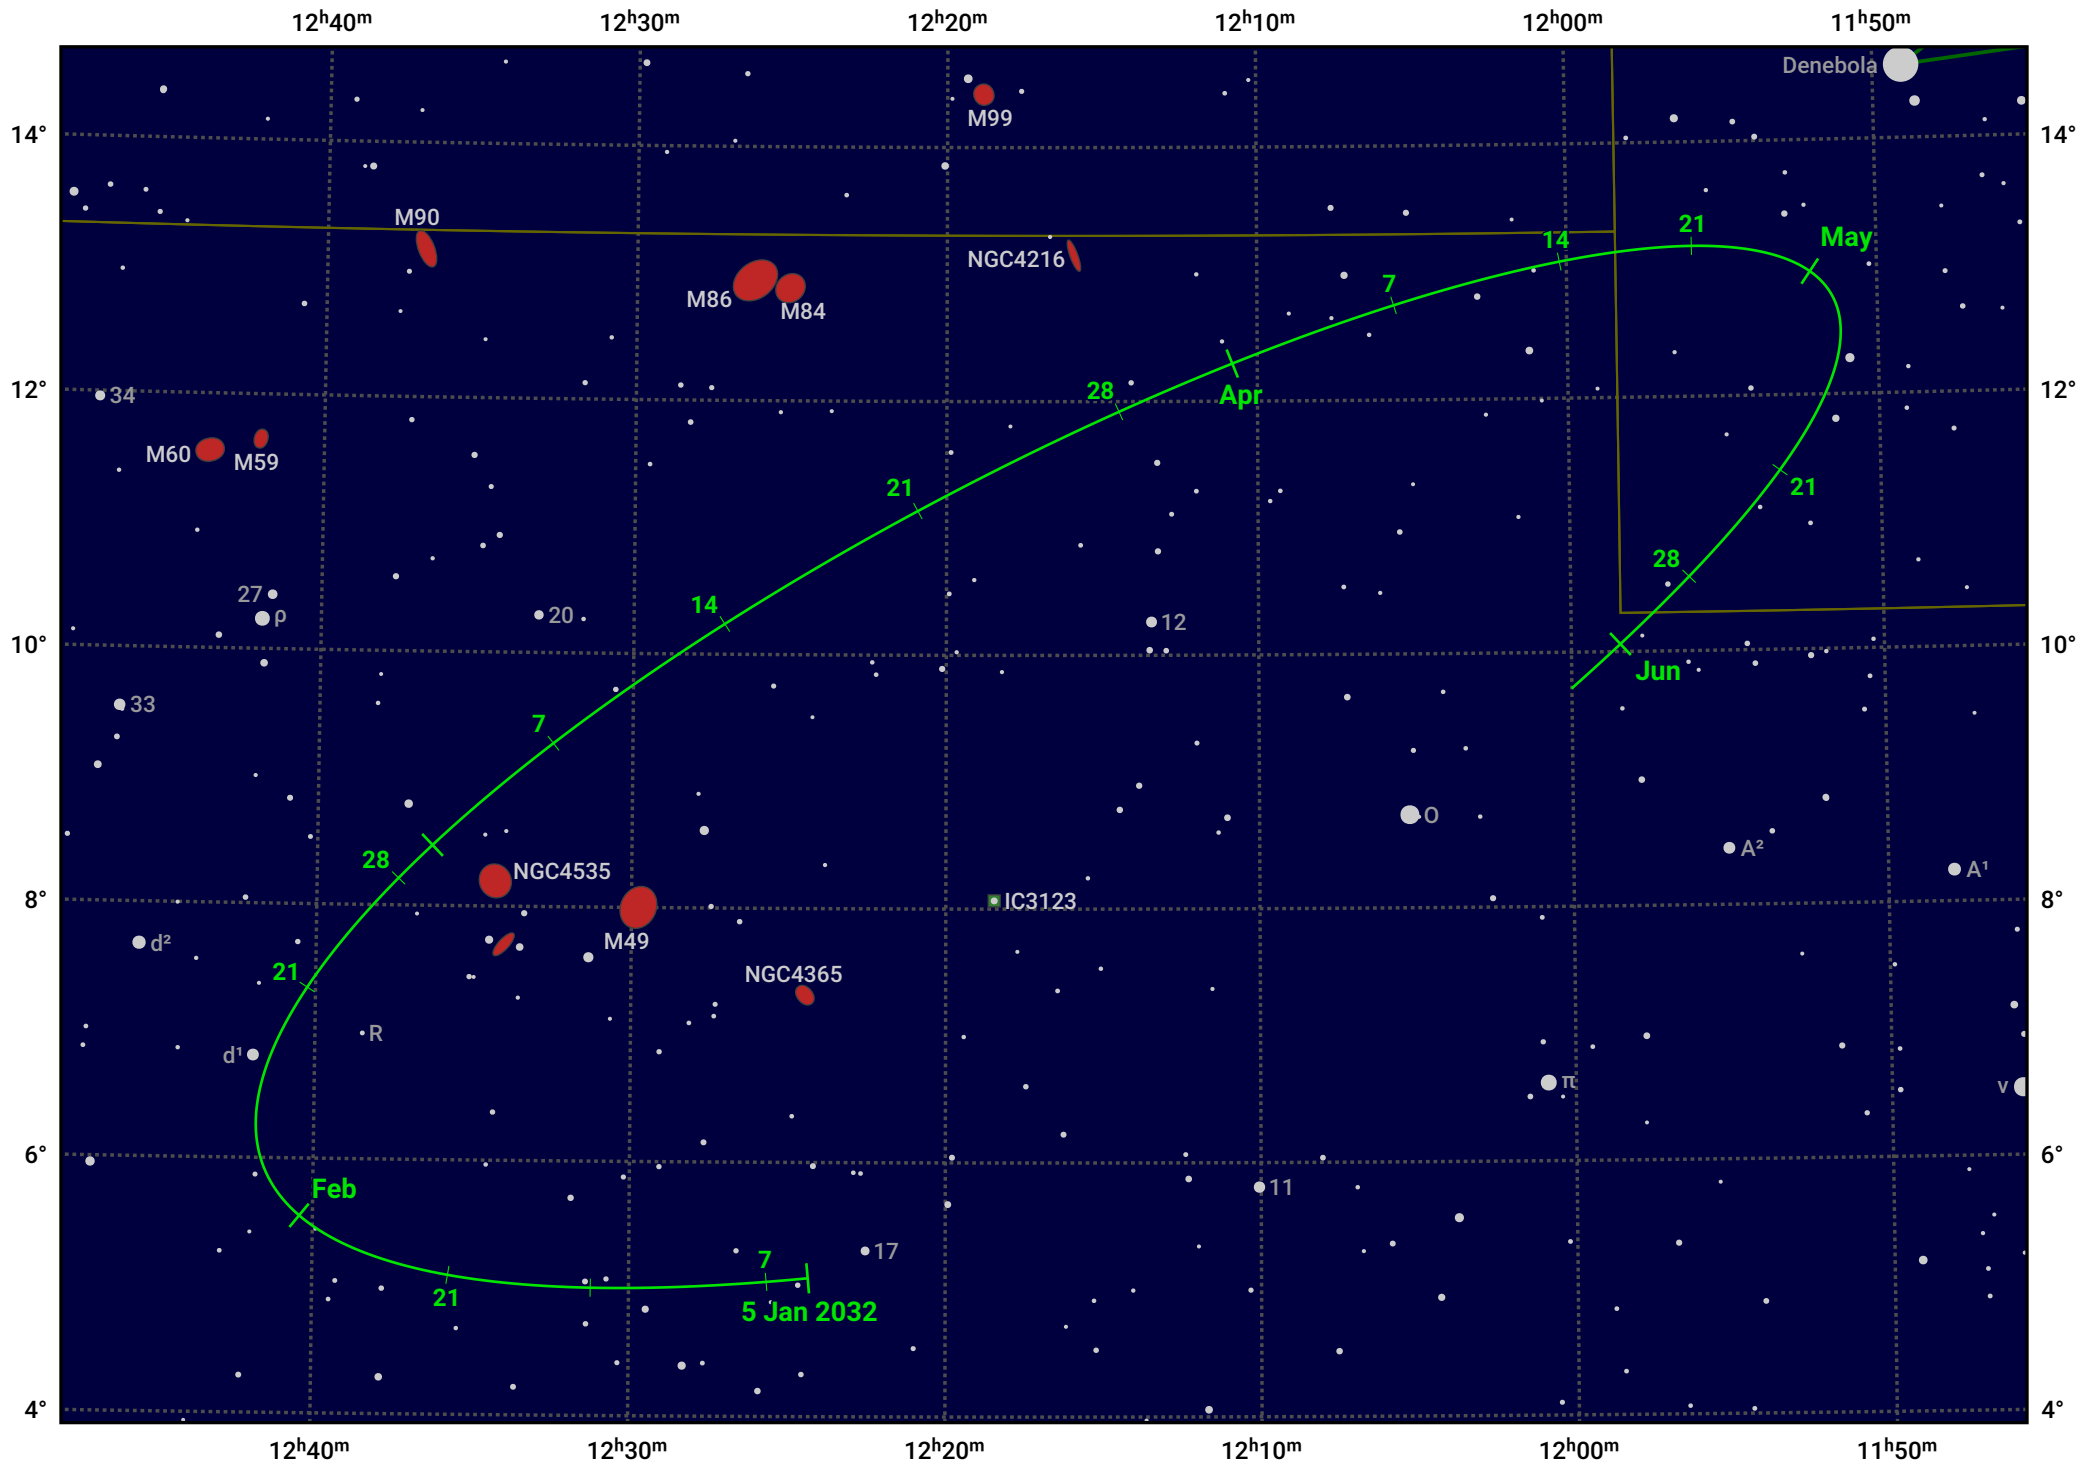

# The path of Asteroid 4 Vesta around opposition on 20 Mar 2032

© Dominic Ford 2011–2024. Date markers placed at midnight UTC. Downloaded from <https://in-the-sky.org>

Magnitude scale: ● 9.0 ● 8.0 ● 7.0 ● 6.0 ● 5.0 ● 4.0 ● 3.0 ● 2.0

— Ecliptic Plane

● Galaxy   
 ■ Bright nebula   
 ● Open cluster   
 ● Globular cluster

Date	Mag	Phase
2032 Feb 1	7.2	97%
2032 Feb 20	6.7	98%
2032 Mar 1	6.4	99%
2032 Apr 1	6.2	100%
2032 May 1	6.8	97%
2032 Jun 1	7.4	95%