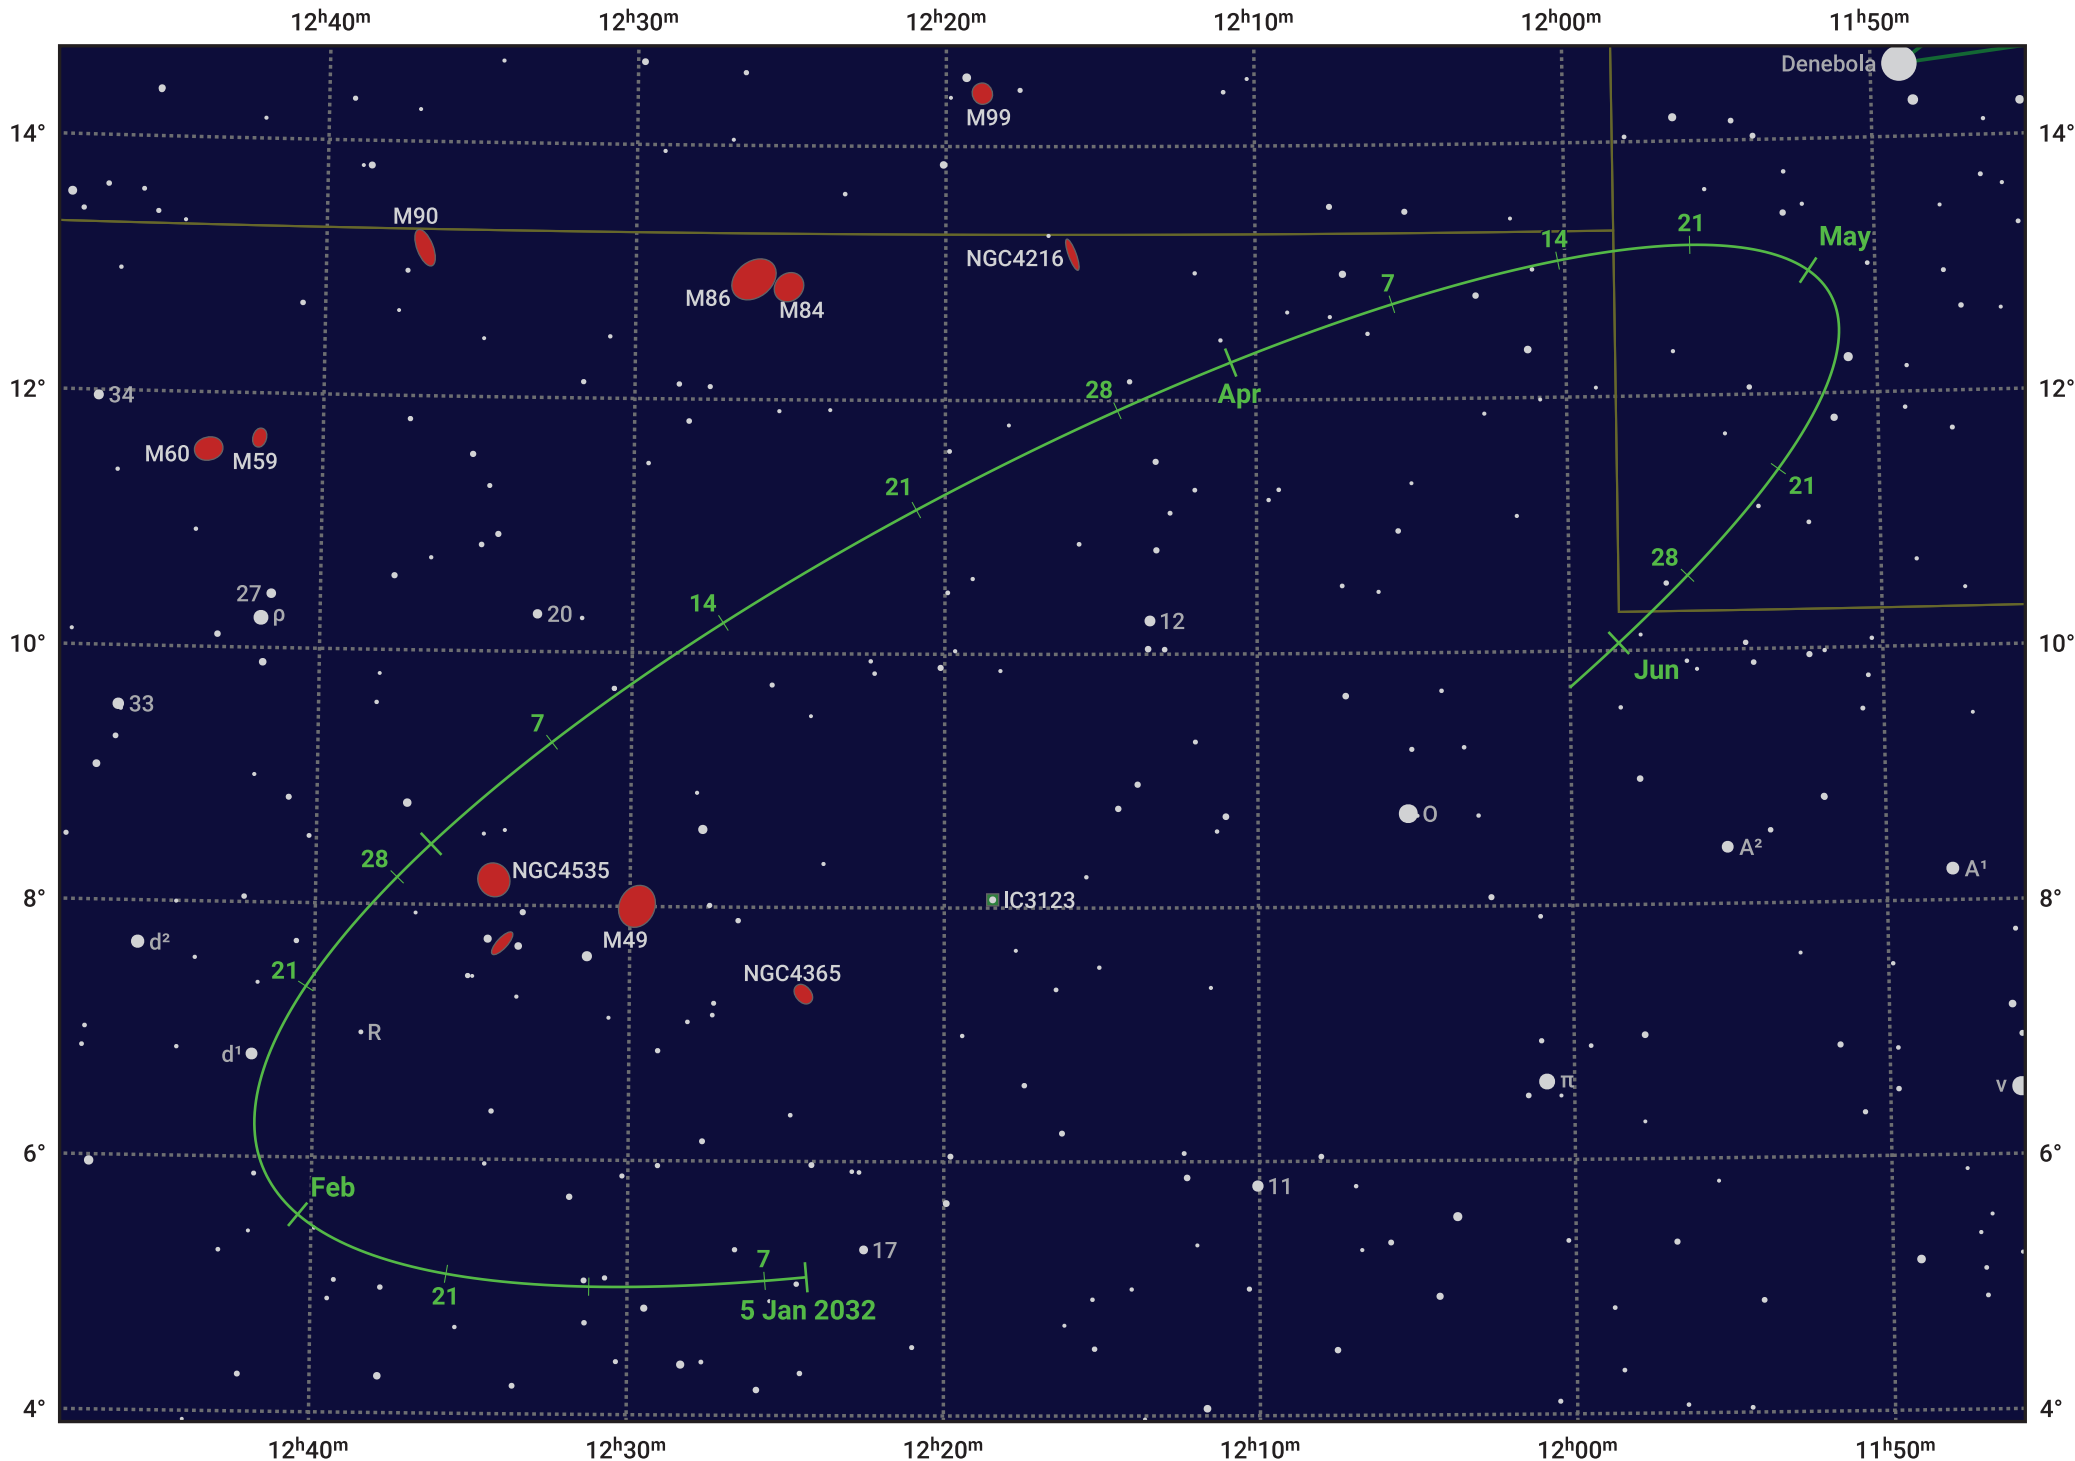

The path of Asteroid 4 Vesta around opposition on 20 Mar 2032

© Dominic Ford 2011–2024. Date markers placed at midnight UTC. Downloaded from <https://in-the-sky.org>

Magnitude scale: • 9.0 • 8.0 • 7.0 • 6.0 • 5.0 • 4.0 • 3.0 • 2.0

— Ecliptic Plane

● Galaxy
 ■ Bright nebula
 ● Open cluster
 ⊕ Globular cluster

Date	Mag	Phase
2032 Feb 1	7.2	97%
2032 Feb 20	6.7	98%
2032 Mar 1	6.4	99%
2032 Apr 1	6.2	100%
2032 May 1	6.8	97%
2032 Jun 1	7.4	95%