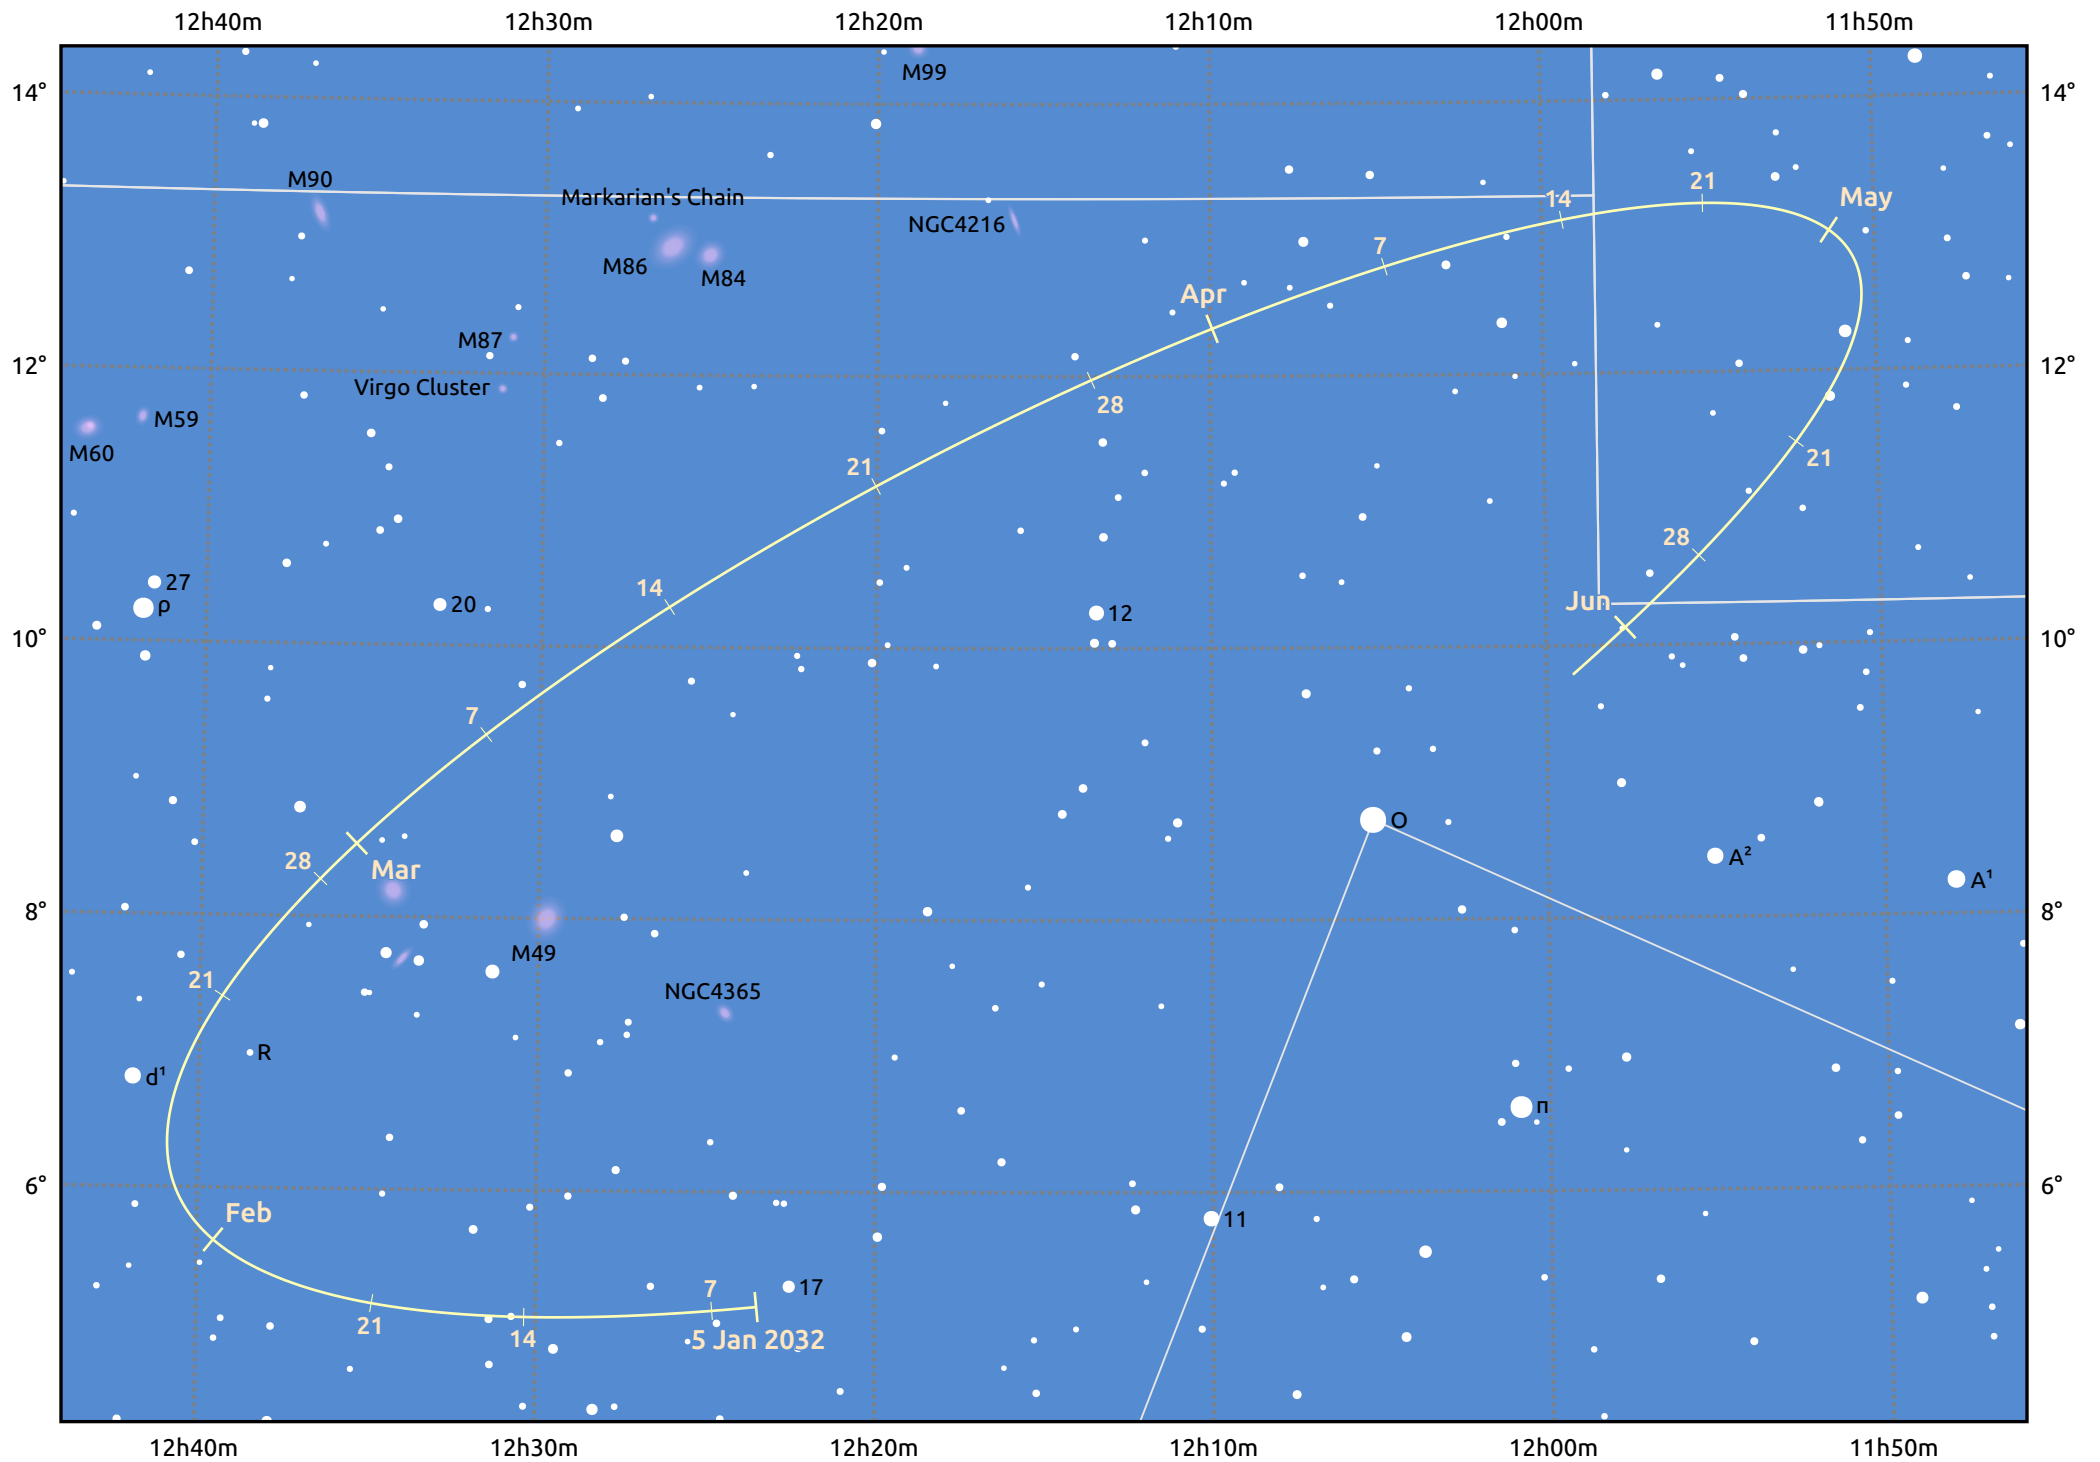

# The path of Asteroid 4 Vesta around opposition on 20 Mar 2032

© Dominic Ford 2011–2025. Date markers placed at midnight UTC. Downloaded from <https://in-the-sky.org>

Magnitude scale: • 9.0 • 8.0 • 7.0 • 6.0 • 5.0 ● 4.0

— Ecliptic Plane

Galaxy Bright nebula Open cluster Globular cluster Planetary nebula

Date	Mag	Phase
2032 Feb 1	7.2	97%
2032 Feb 20	6.7	98%
2032 Mar 1	6.5	99%
2032 Apr 1	6.2	100%
2032 May 1	6.8	97%
2032 Jun 1	7.4	95%