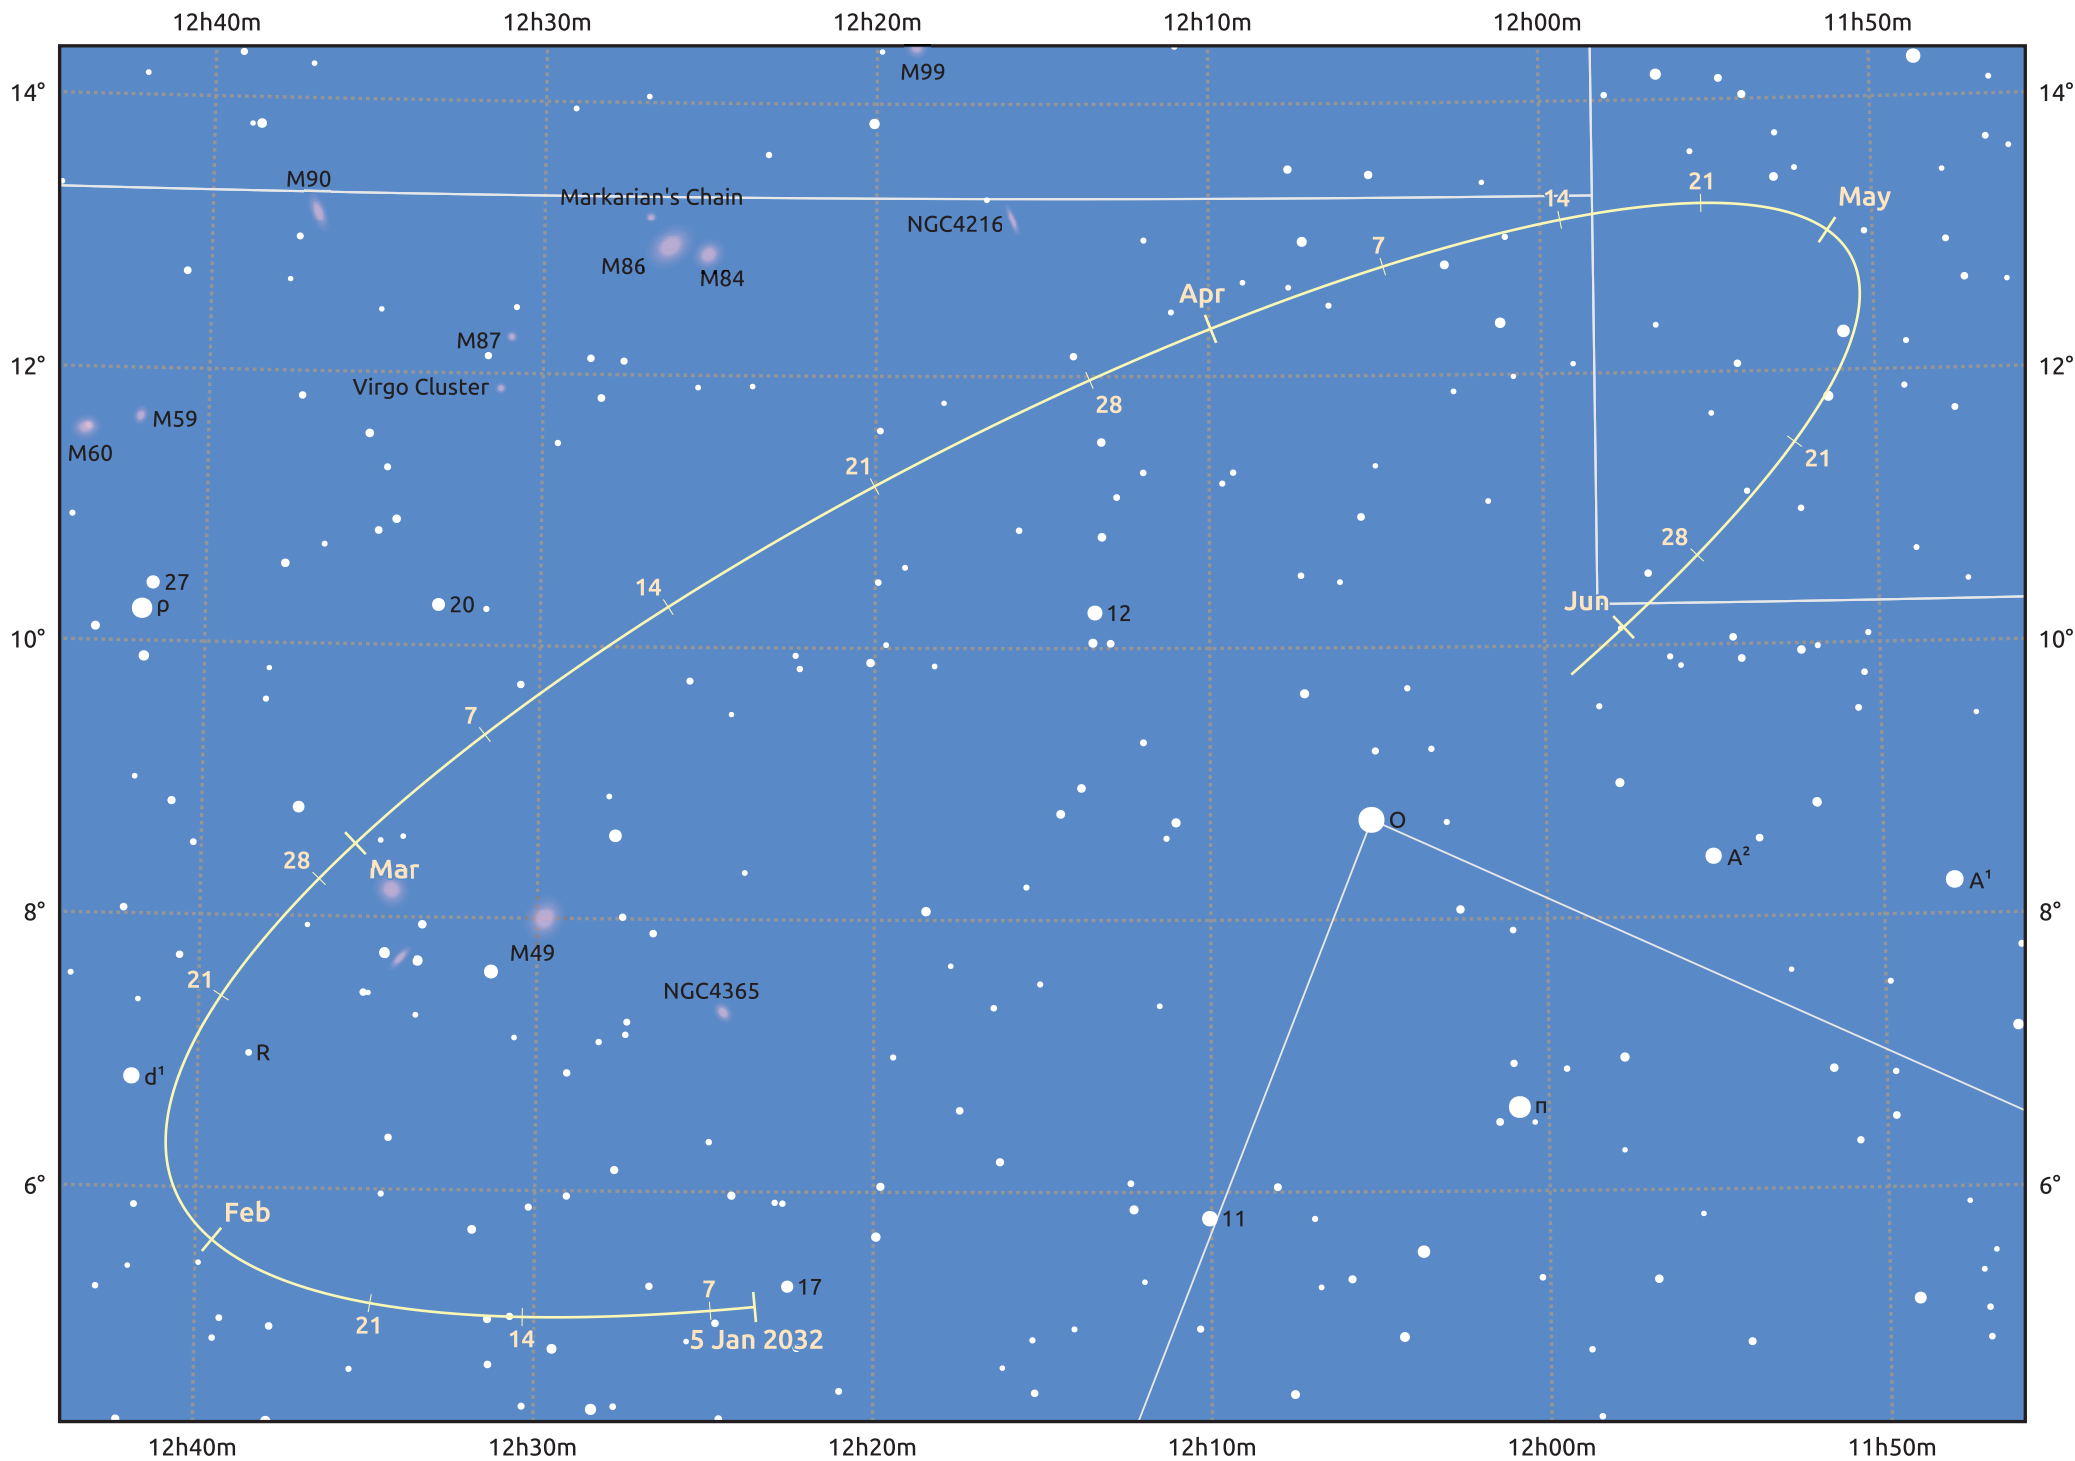

The path of Asteroid 4 Vesta around opposition on 20 Mar 2032

© Dominic Ford 2011–2025. Date markers placed at midnight UTC. Downloaded from <https://in-the-sky.org>

Magnitude scale: ● 9.0 ● 8.0 ● 7.0 ● 6.0 ● 5.0 ● 4.0

— Ecliptic Plane

Galaxy Bright nebula Open cluster Globular cluster Planetary nebula

Date	Mag	Phase
2032 Feb 1	7.2	97%
2032 Feb 20	6.7	98%
2032 Mar 1	6.5	99%
2032 Apr 1	6.2	100%
2032 May 1	6.8	97%
2032 Jun 1	7.4	95%