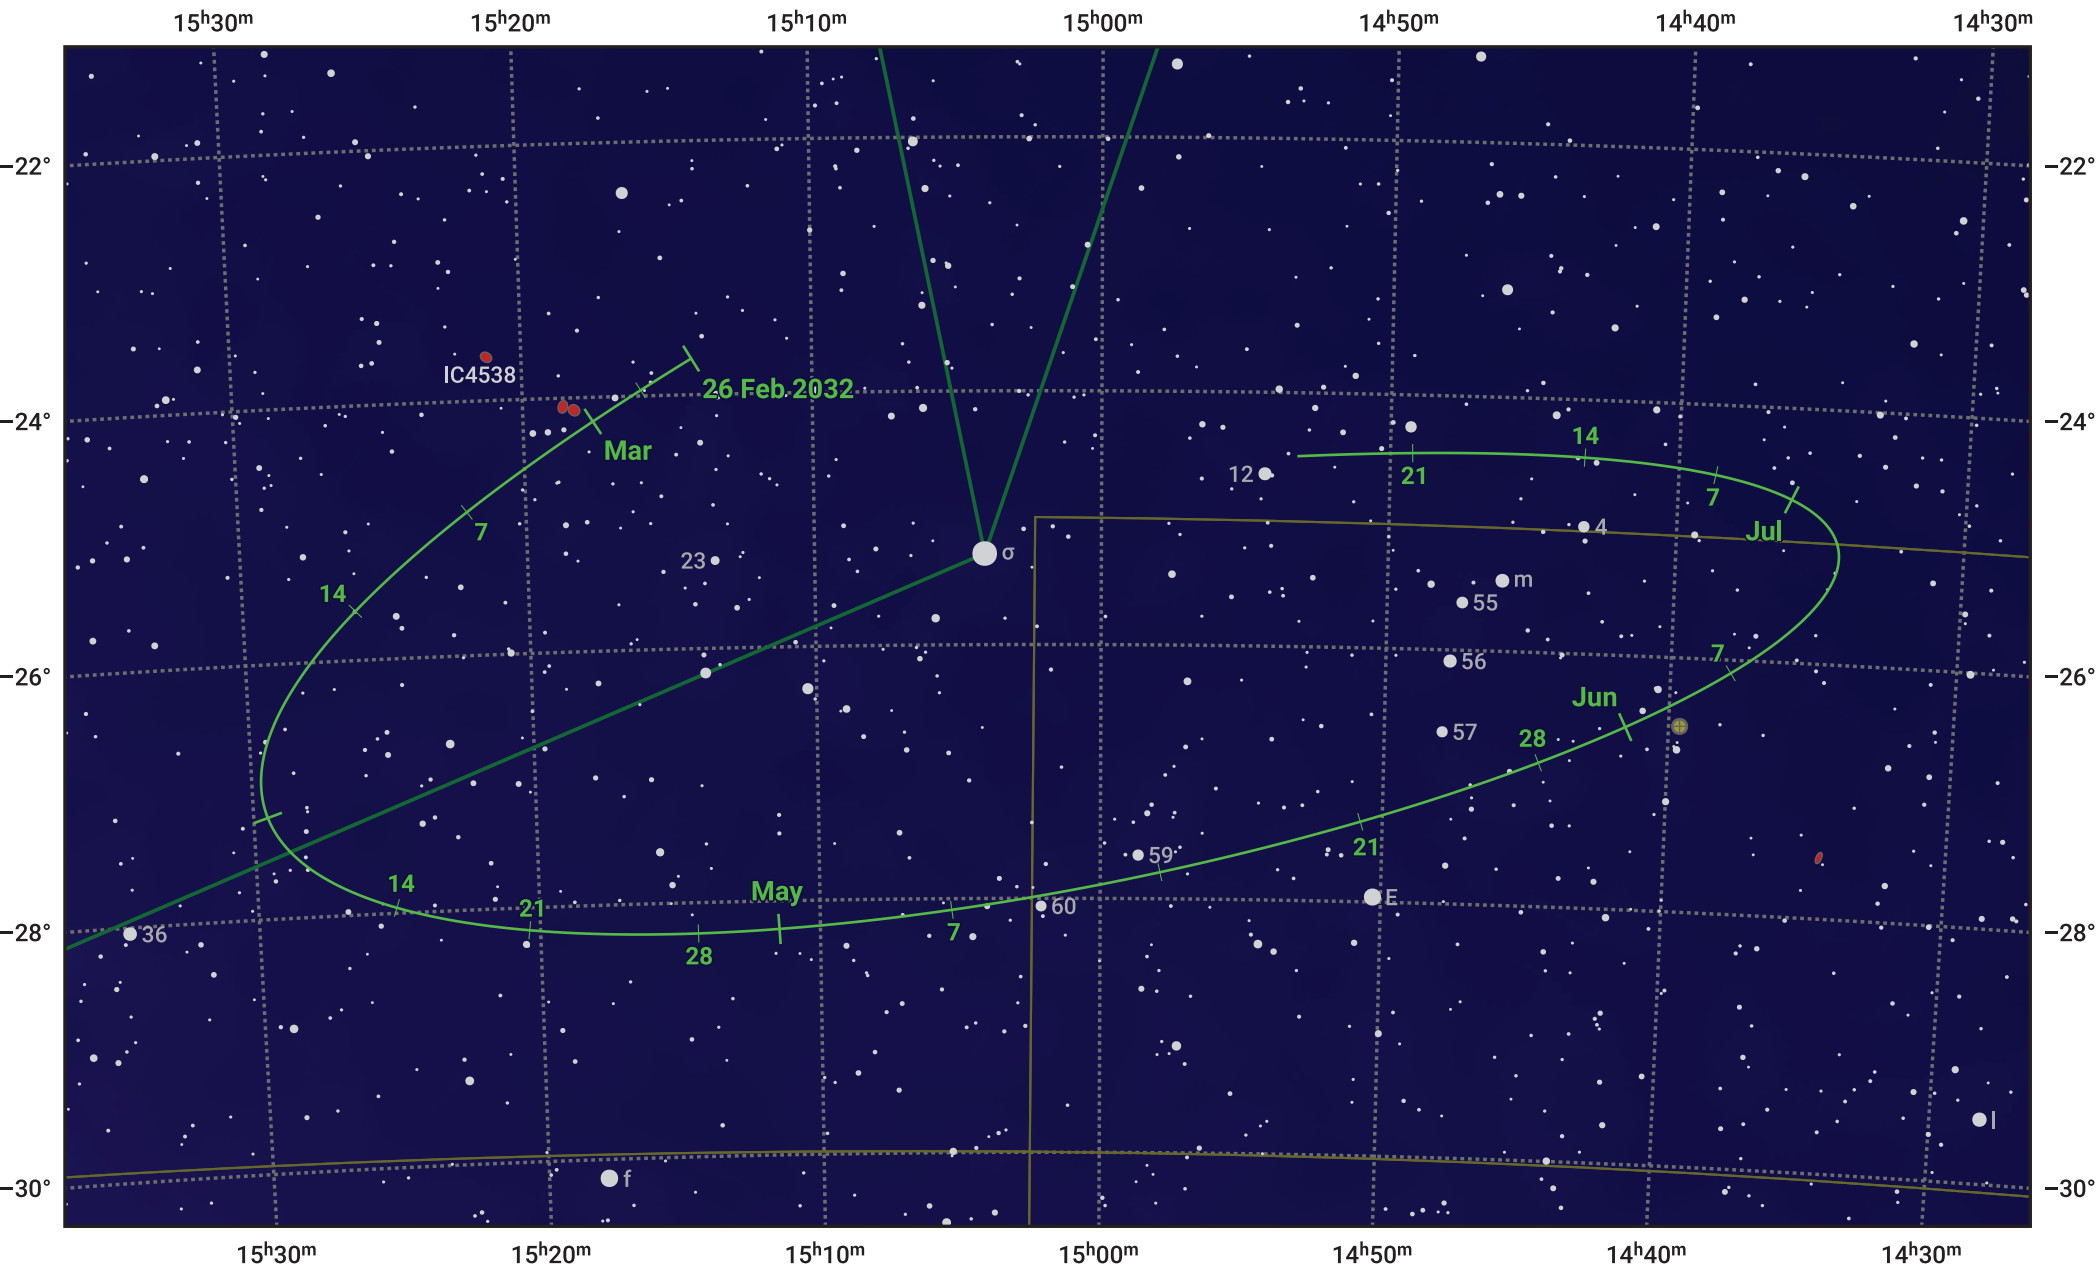

# The path of Asteroid 63 Ausonia around opposition on 11 May 2032

© Dominic Ford 2011–2024. Date markers placed at midnight UTC. Downloaded from <https://in-the-sky.org>

Magnitude scale: 10.0 9.0 8.0 7.0 6.0 5.0 4.0 3.0

— Ecliptic Plane

Galaxy    Bright nebula    Open cluster    Globular cluster

Date	Mag	Phase
2032 Mar 1	11.2	95%
2032 Apr 1	10.5	97%
2032 Apr 9	10.3	98%
2032 May 1	9.7	100%
2032 Jun 1	9.9	99%
2032 Jul 1	10.5	96%