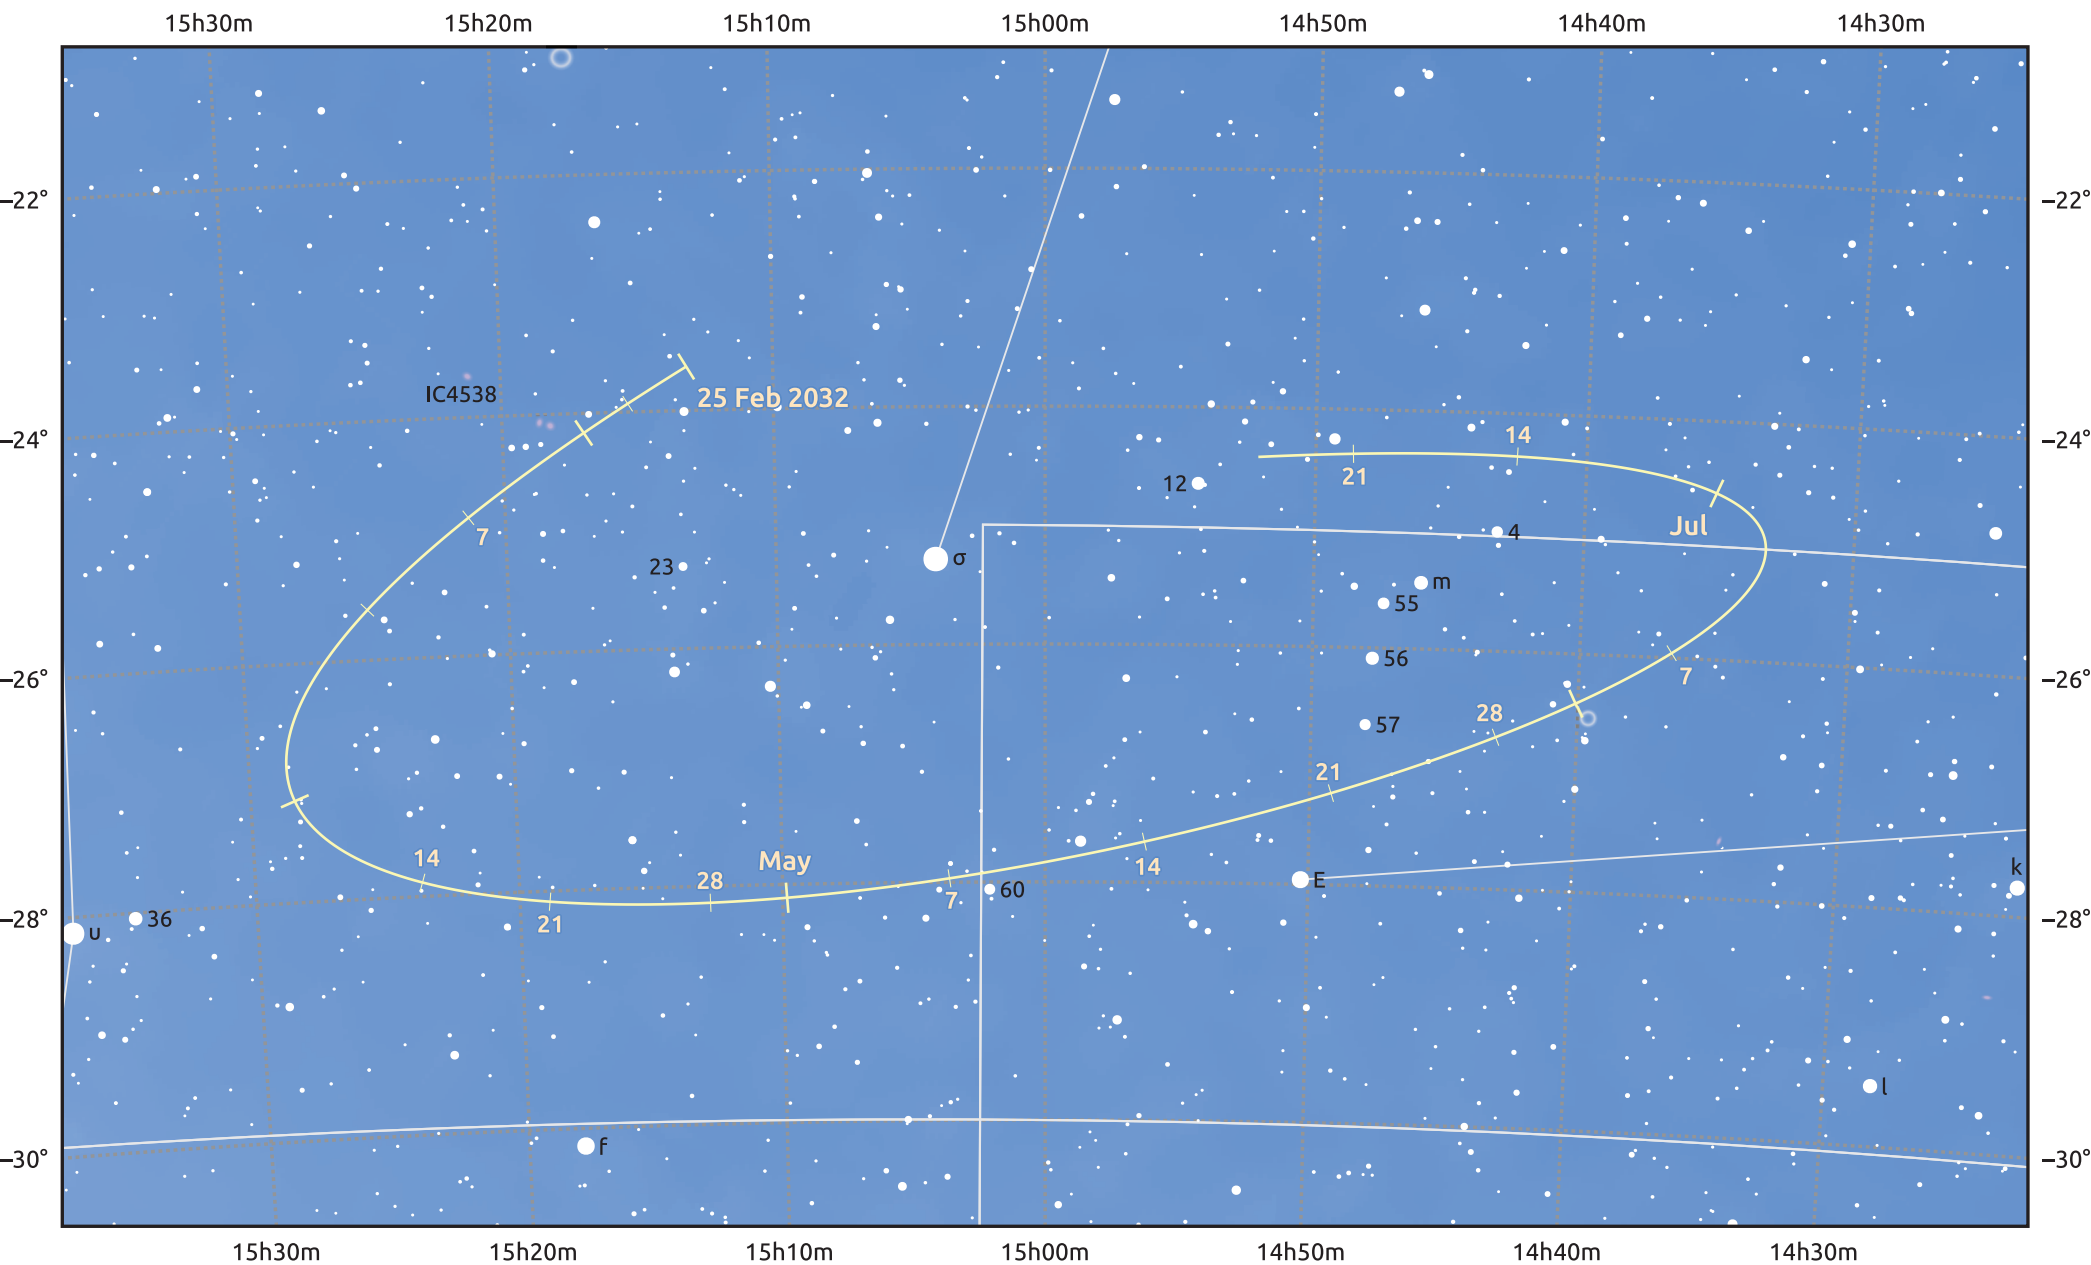

# The path of Asteroid 63 Ausonia around opposition on 10 May 2032

© Dominic Ford 2011–2025. Date markers placed at midnight UTC. Downloaded from <https://in-the-sky.org>

Magnitude scale: 10.0 9.0 8.0 7.0 6.0 5.0 4.0 3.0

Ecliptic Plane

Galaxy Bright nebula Open cluster Globular cluster Planetary nebula

Date	Mag	Phase
2032 Mar 1	11.2	95%
2032 Apr 1	10.5	97%
2032 Apr 9	10.3	98%
2032 May 1	9.7	100%
2032 Jun 1	9.9	99%
2032 Jul 1	10.5	96%