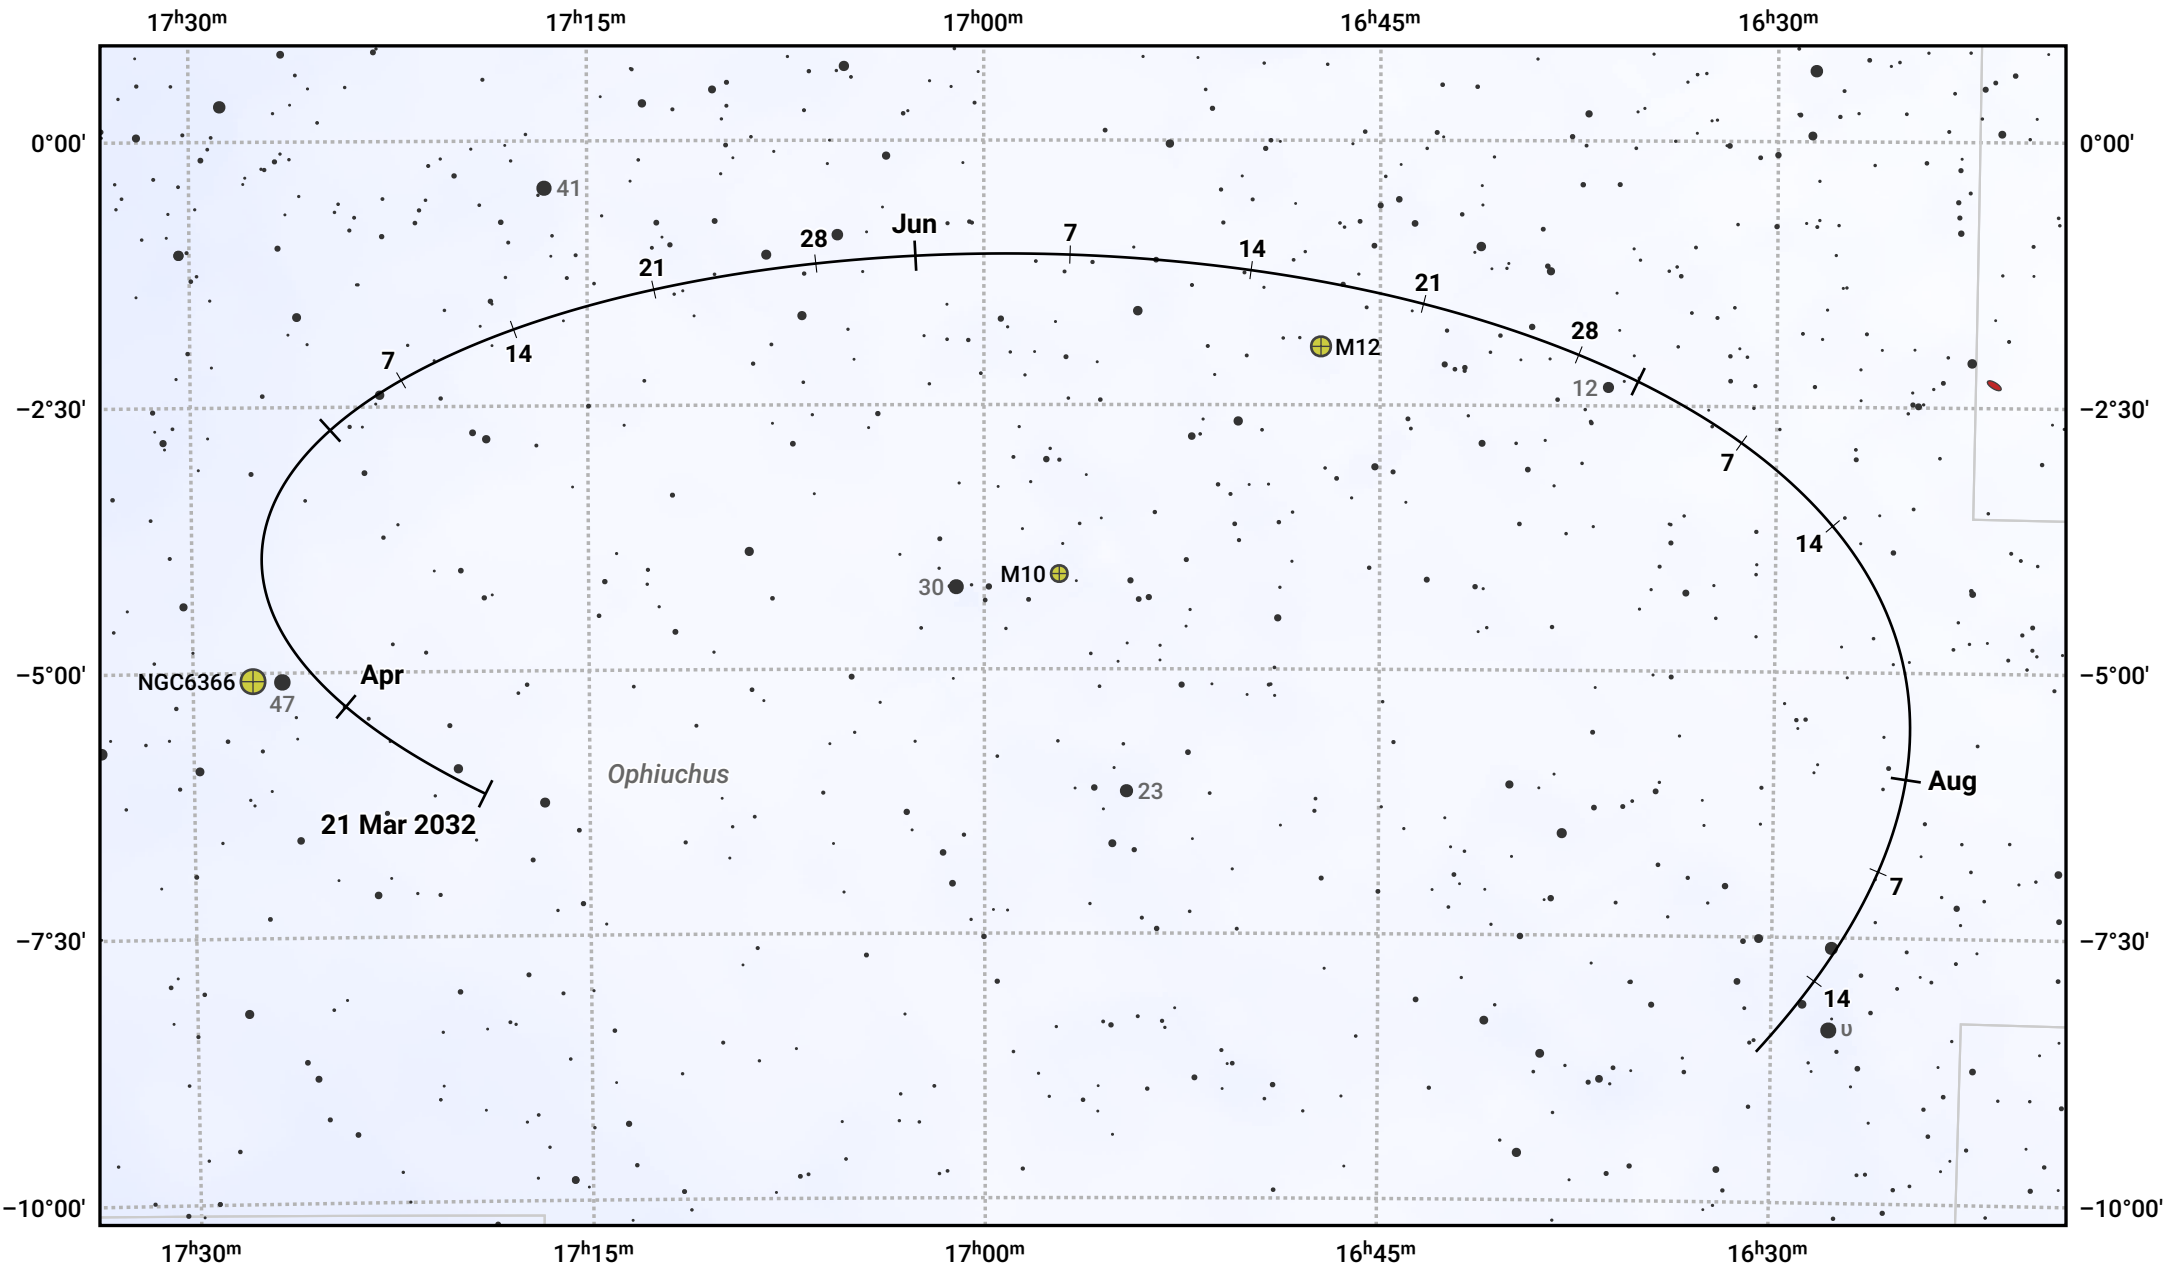

The path of Asteroid 6 Hebe around opposition on 4 Jun 2032

© Dominic Ford 2011–2024. Date markers placed at midnight UTC. Downloaded from <https://in-the-sky.org>

Magnitude scale: · 10.0 · 9.0 · 8.0 · 7.0 · 6.0 · 5.0 · 4.0

— Ecliptic Plane

Galaxy Bright nebula Open cluster Globular cluster

Date	Mag	Phase
2032 Apr 1	10.5	97%
2032 May 1	10.0	98%
2032 May 13	9.7	99%
2032 Jun 1	9.4	99%
2032 Jul 1	9.6	99%
2032 Aug 1	10.1	97%