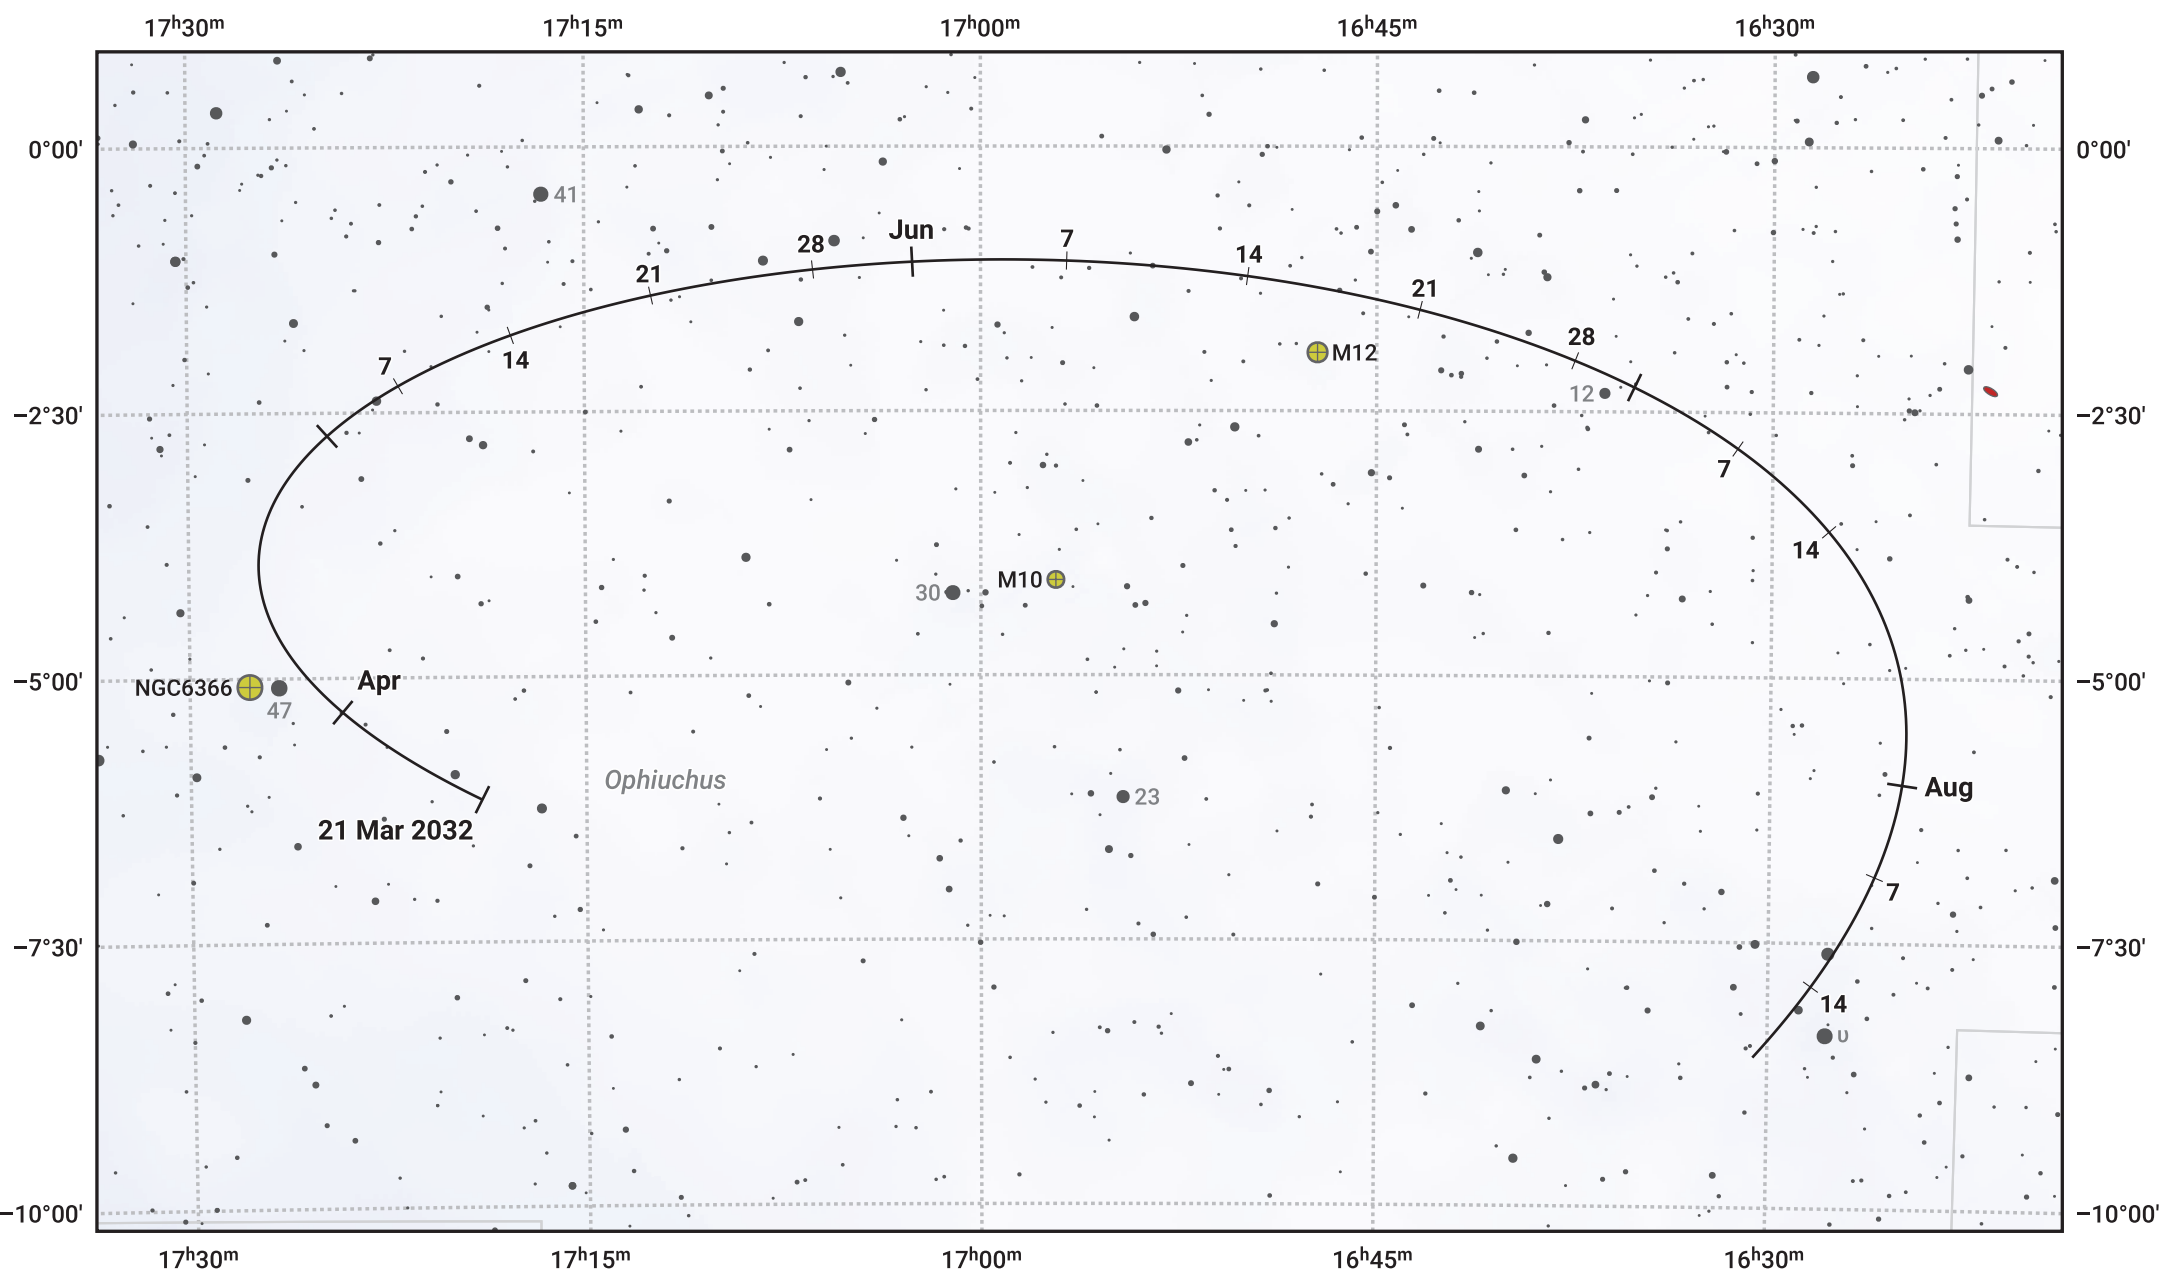

# The path of Asteroid 6 Hebe around opposition on 4 Jun 2032

© Dominic Ford 2011–2024. Date markers placed at midnight UTC. Downloaded from <https://in-the-sky.org>

Magnitude scale: 10.0 9.0 8.0 7.0 6.0 5.0 4.0

— Ecliptic Plane

Galaxy    Bright nebula    Open cluster    Globular cluster

Date	Mag	Phase
2032 Apr 1	10.5	97%
2032 May 1	10.0	98%
2032 May 13	9.7	99%
2032 Jun 1	9.4	99%
2032 Jul 1	9.6	99%
2032 Aug 1	10.1	97%