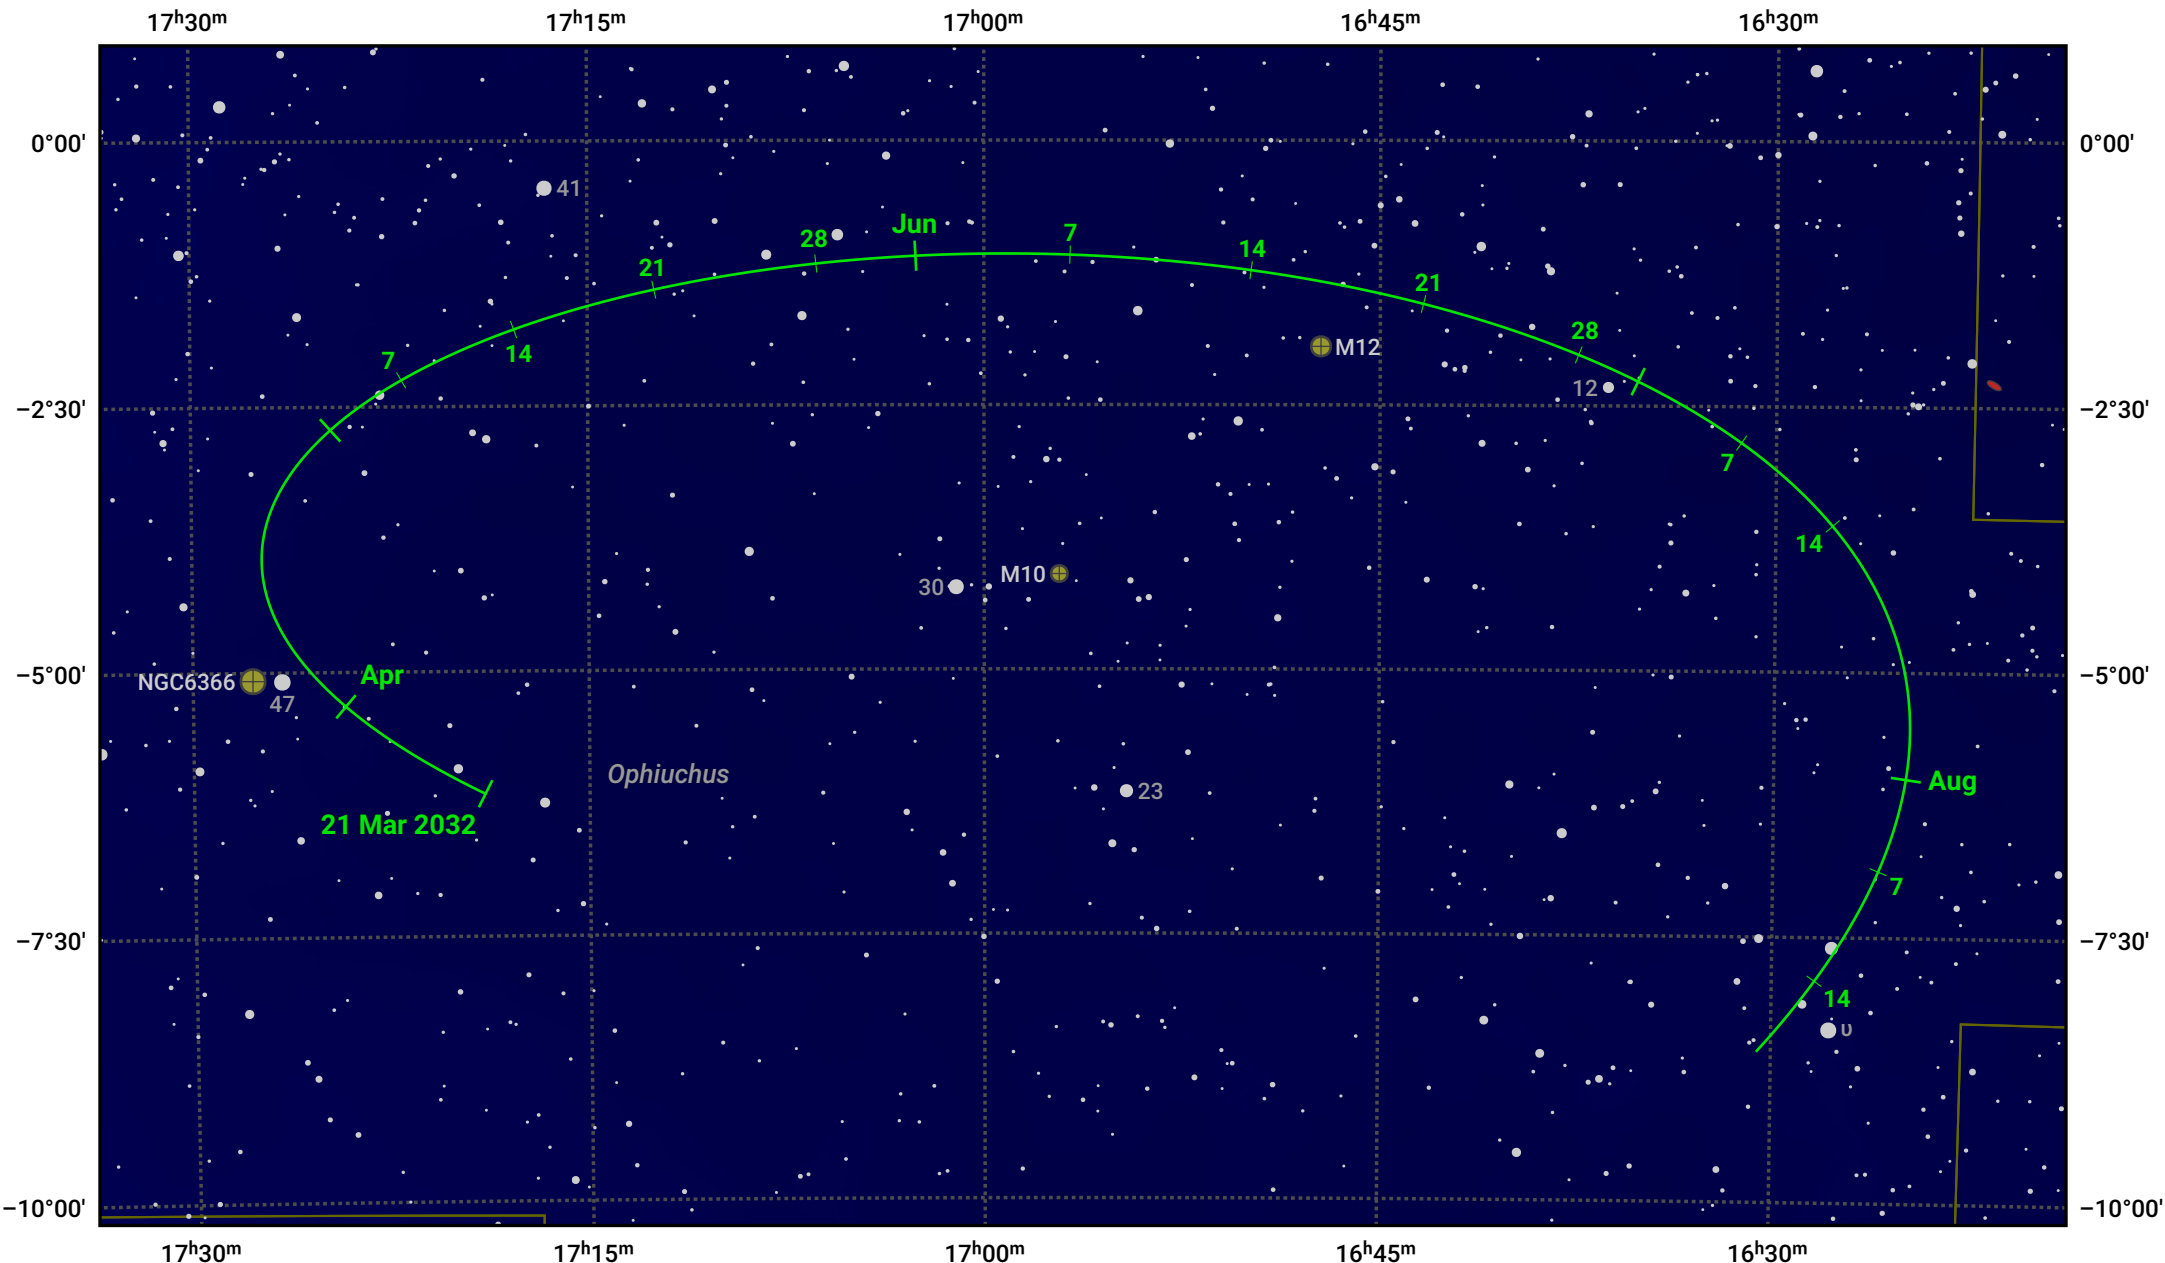

The path of Asteroid 6 Hebe around opposition on 4 Jun 2032

© Dominic Ford 2011–2024. Date markers placed at midnight UTC. Downloaded from <https://in-the-sky.org>

Magnitude scale: · 10.0 · 9.0 · 8.0 · 7.0 · 6.0 · 5.0 · 4.0

— Ecliptic Plane

● Galaxy
 ■ Bright nebula
 ● Open cluster
 ● Globular cluster

Date	Mag	Phase
2032 Apr 1	10.5	97%
2032 May 1	10.0	98%
2032 May 13	9.7	99%
2032 Jun 1	9.4	99%
2032 Jul 1	9.6	99%
2032 Aug 1	10.1	97%