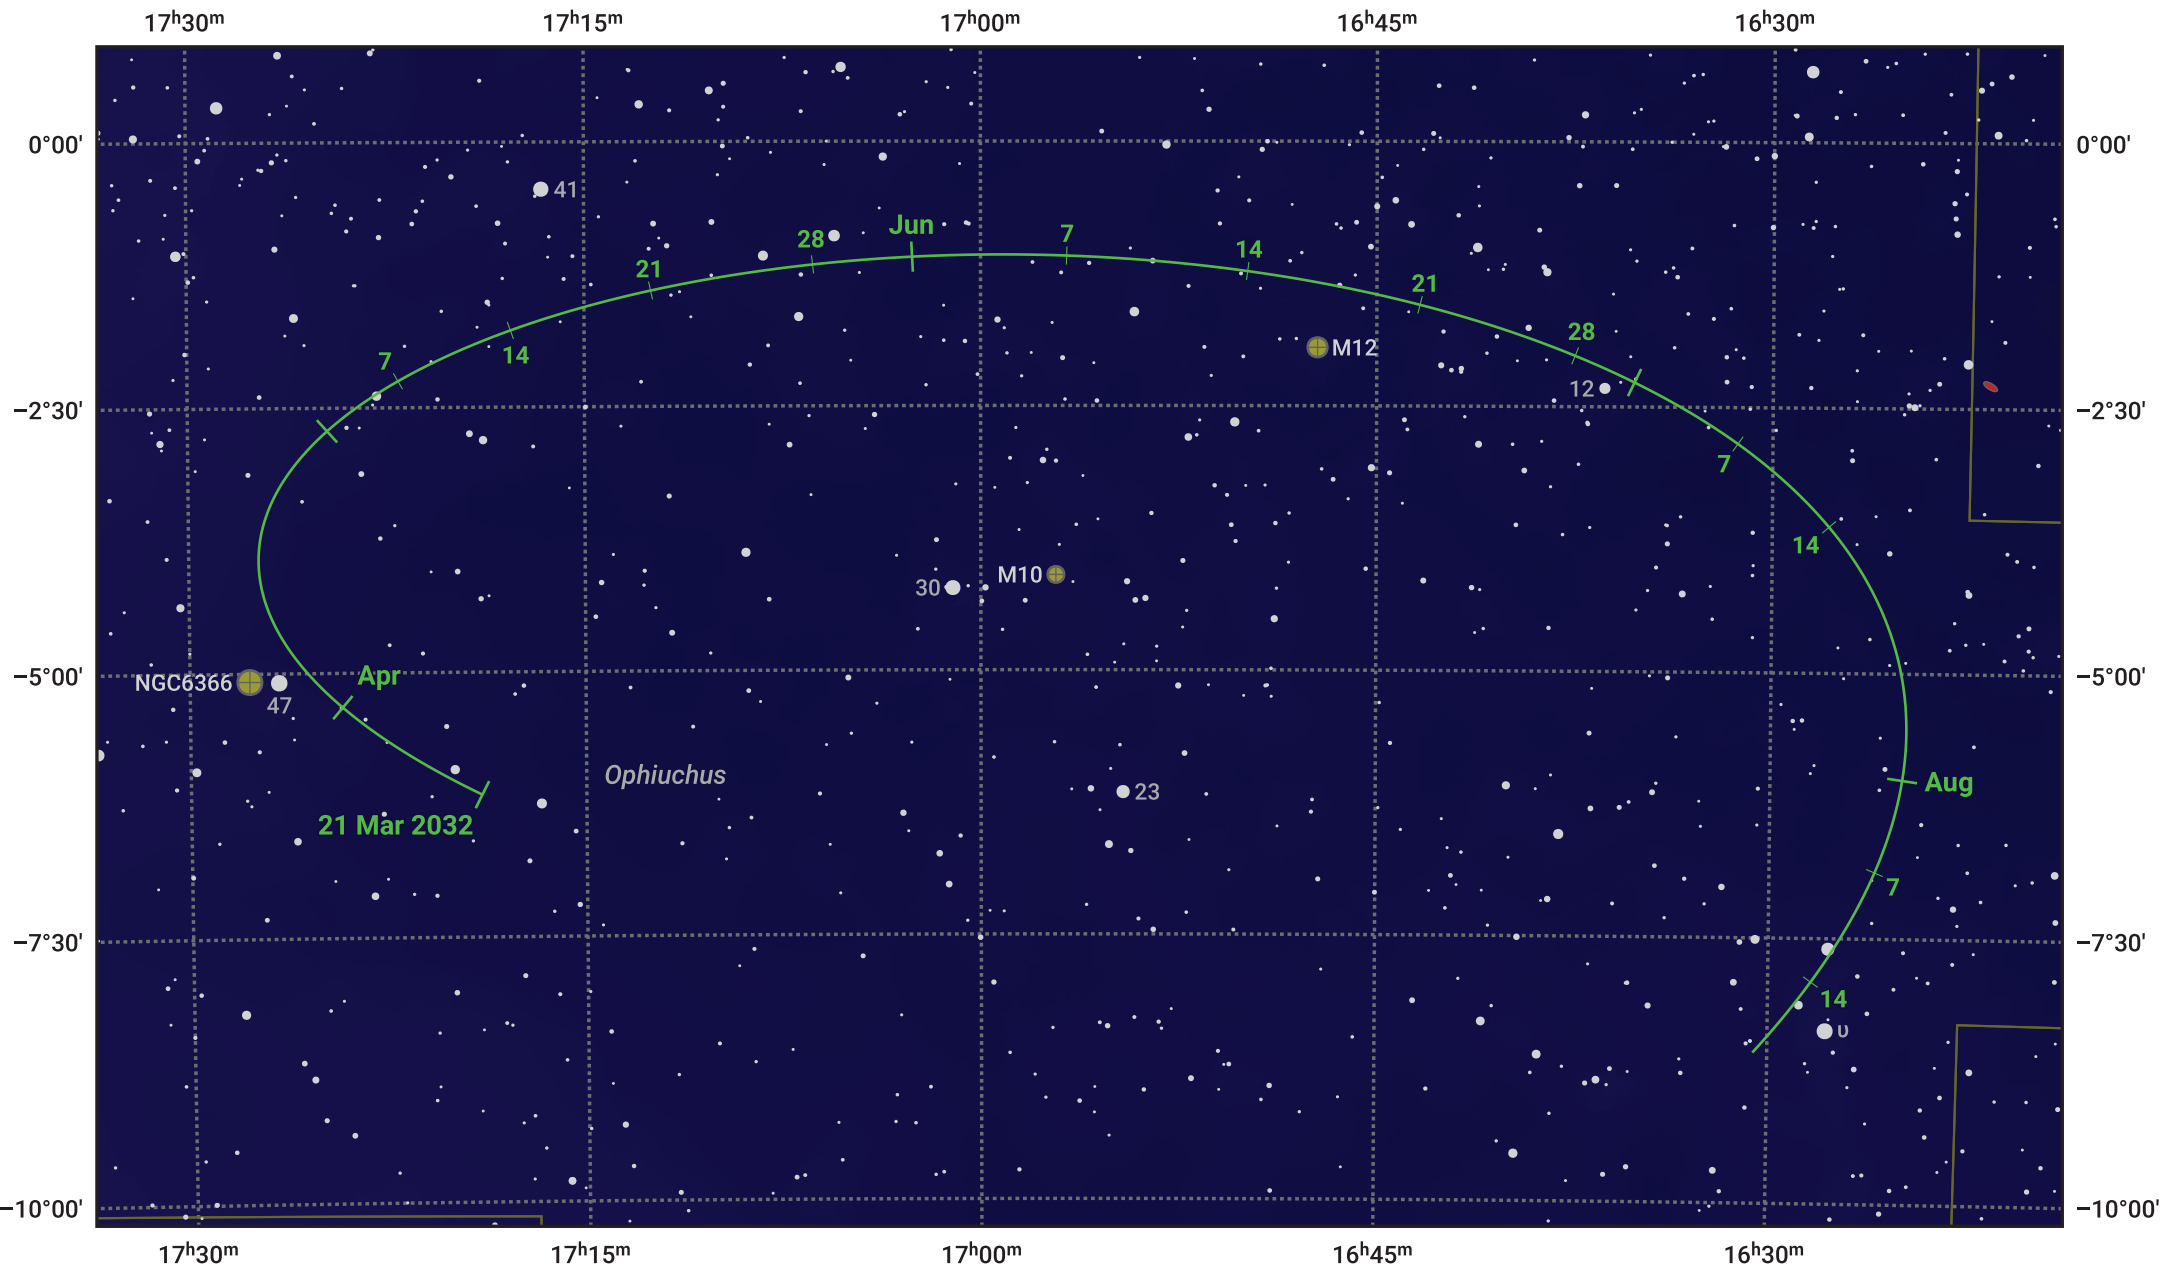

The path of Asteroid 6 Hebe around opposition on 4 Jun 2032

© Dominic Ford 2011–2024. Date markers placed at midnight UTC. Downloaded from <https://in-the-sky.org>

Magnitude scale: 10.0 9.0 8.0 7.0 6.0 5.0 4.0

Ecliptic Plane

Galaxy Bright nebula Open cluster Globular cluster

Date	Mag	Phase
2032 Apr 1	10.5	97%
2032 May 1	10.0	98%
2032 May 13	9.7	99%
2032 Jun 1	9.4	99%
2032 Jul 1	9.6	99%
2032 Aug 1	10.1	97%