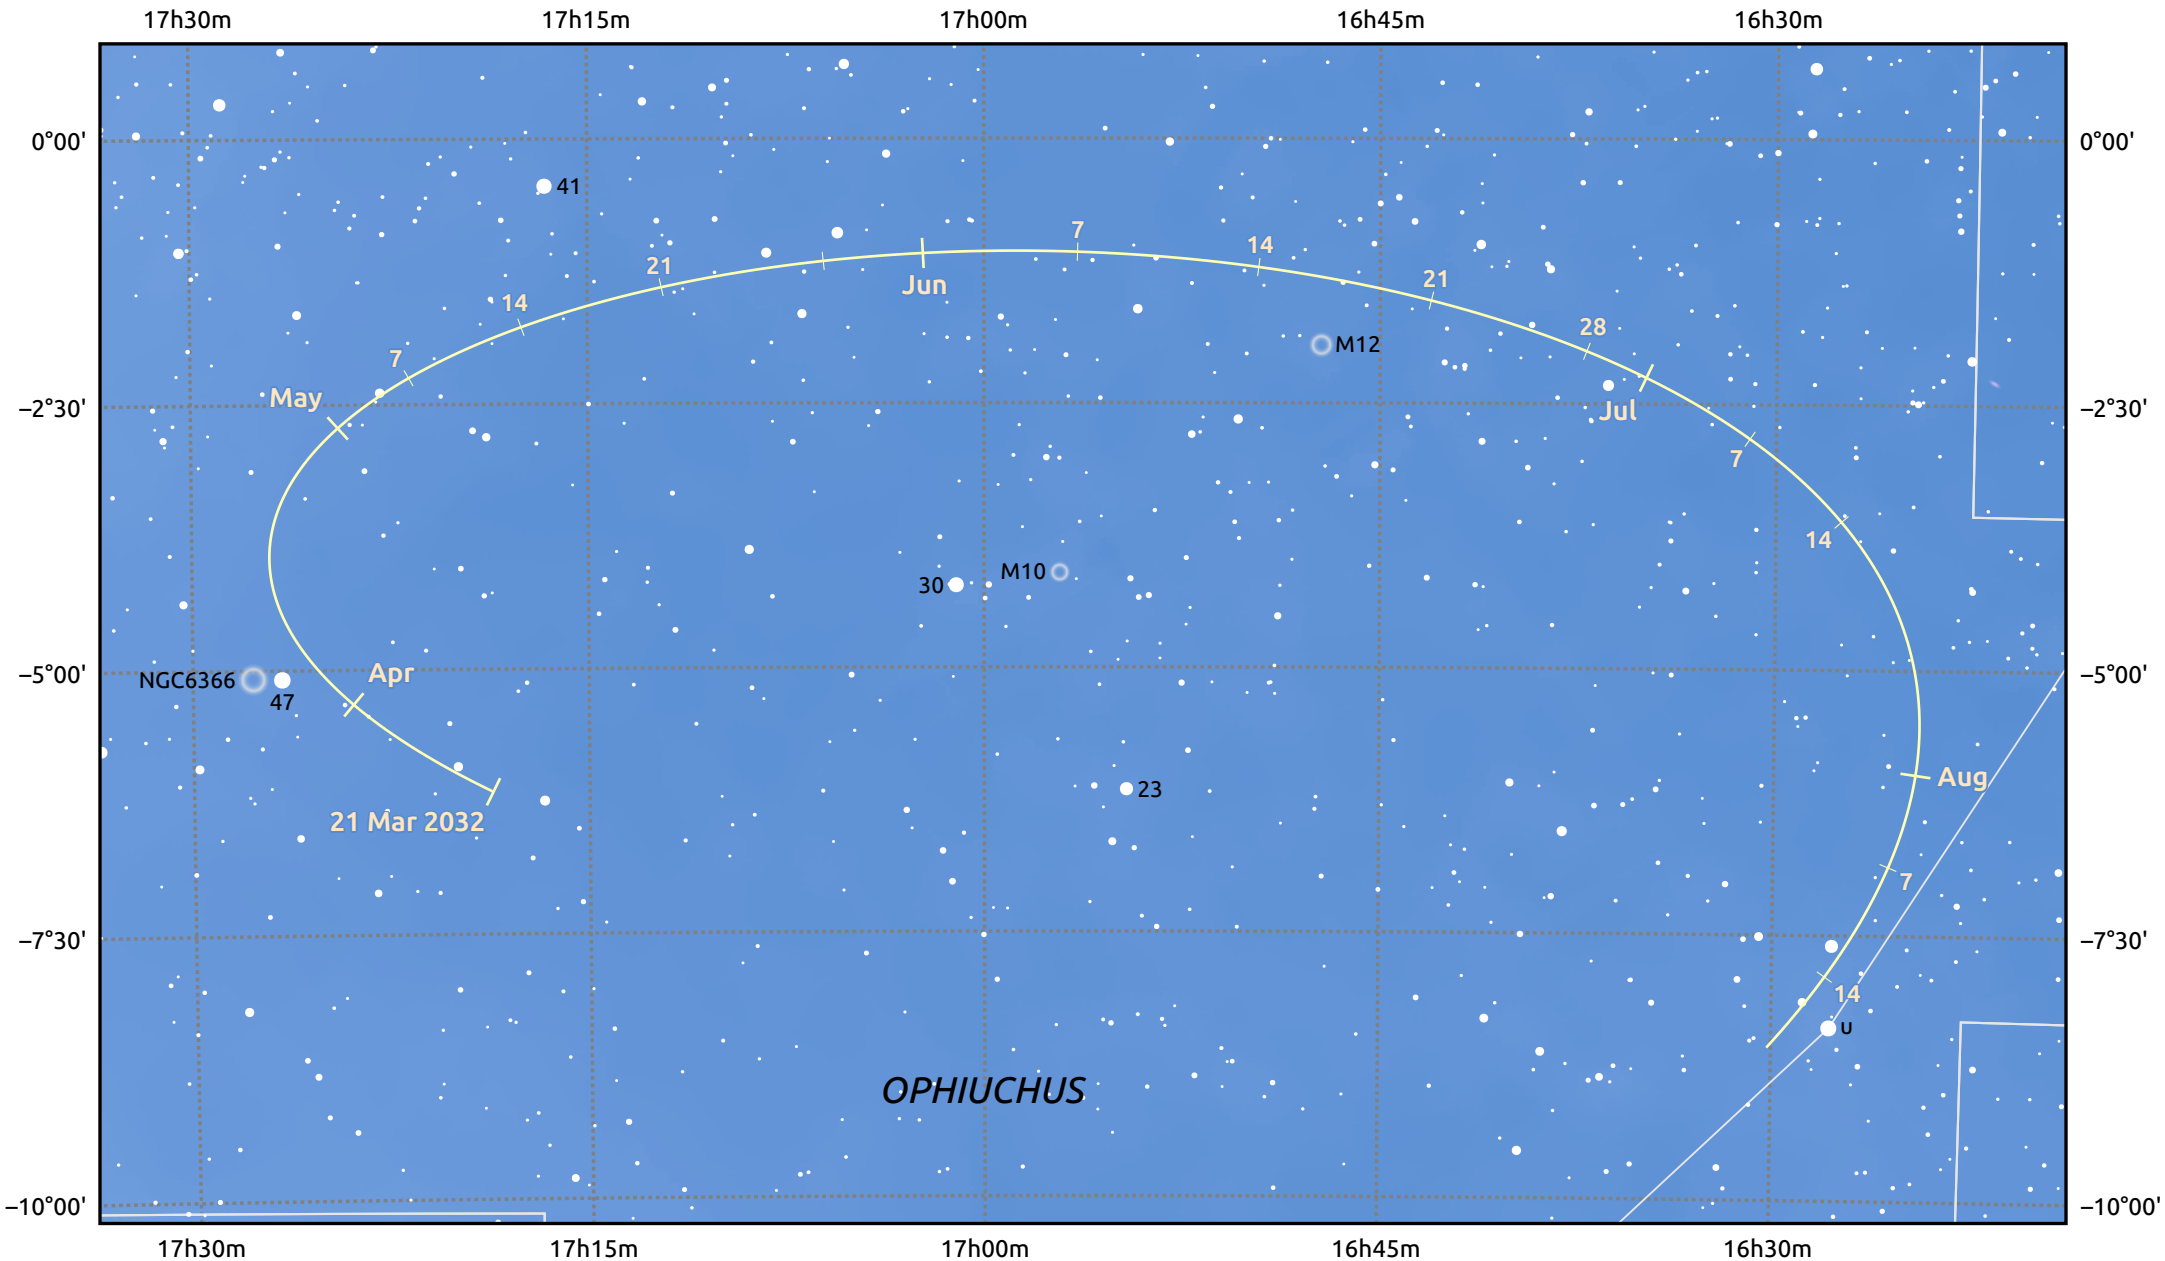

The path of Asteroid 6 Hebe around opposition on 4 Jun 2032

© Dominic Ford 2011–2025. Date markers placed at midnight UTC. Downloaded from <https://in-the-sky.org>

Magnitude scale: 10.0 9.0 8.0 7.0 6.0 5.0 4.0

Ecliptic Plane

Galaxy Bright nebula Open cluster Globular cluster Planetary nebula

| Date | Mag | Phase |
|-------------|------|-------|
| 2032 Apr 1 | 10.6 | 97% |
| 2032 May 1 | 10.0 | 98% |
| 2032 May 13 | 9.7 | 99% |
| 2032 Jun 1 | 9.4 | 99% |
| 2032 Jul 1 | 9.6 | 99% |
| 2032 Aug 1 | 10.1 | 97% |