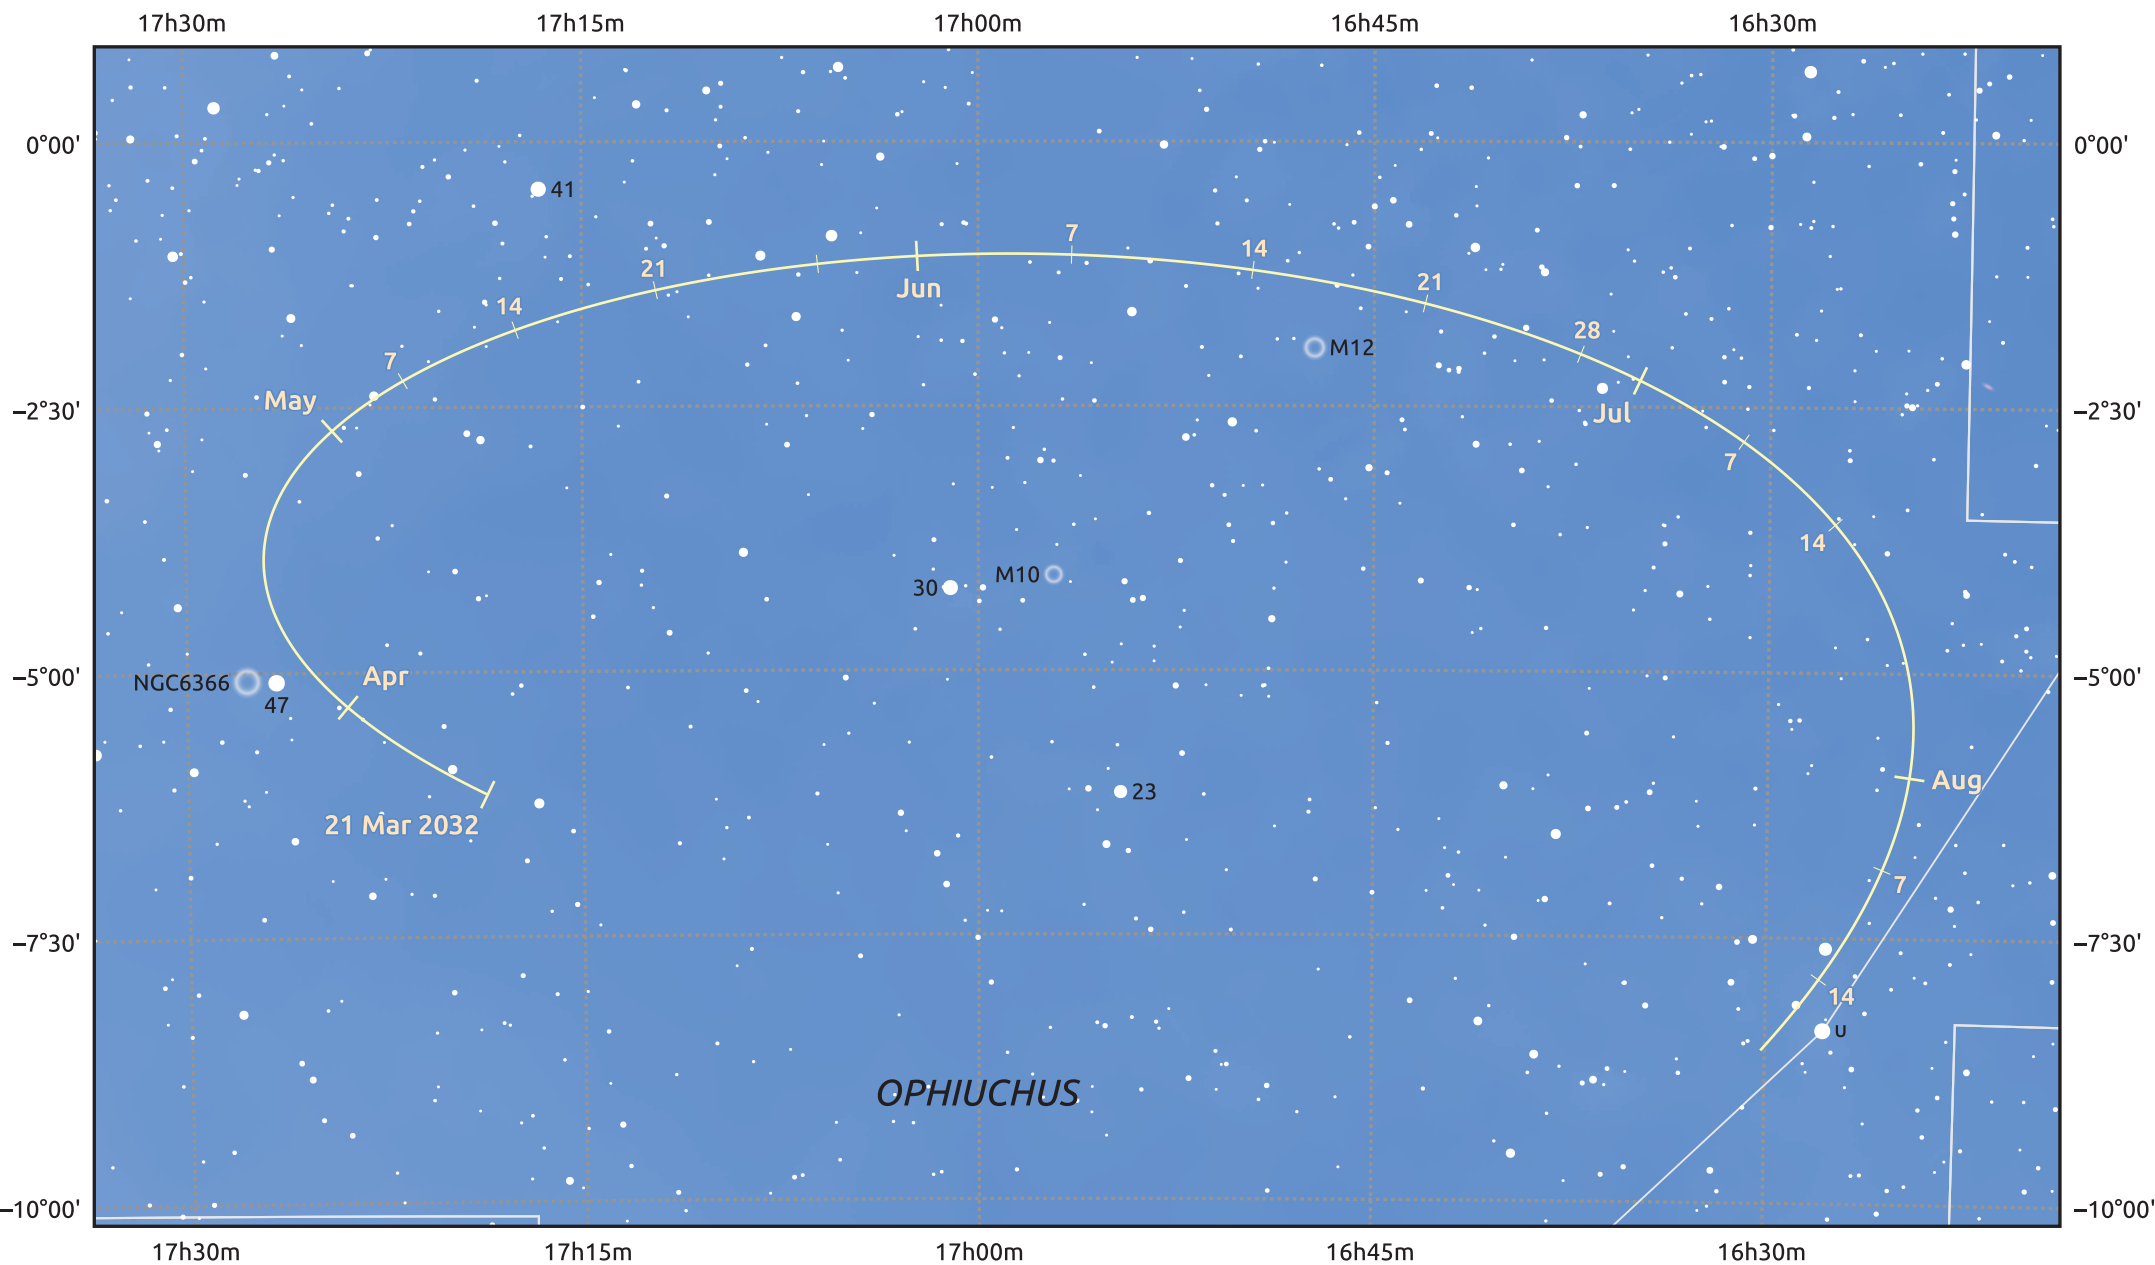

The path of Asteroid 6 Hebe around opposition on 4 Jun 2032

© Dominic Ford 2011–2025. Date markers placed at midnight UTC. Downloaded from <https://in-the-sky.org>

Magnitude scale: 10.0 9.0 8.0 7.0 6.0 5.0 4.0

— Ecliptic Plane

- Galaxy
- Bright nebula
- Open cluster
- Globular cluster
- Planetary nebula

Date	Mag	Phase
2032 Apr 1	10.6	97%
2032 May 1	10.0	98%
2032 May 13	9.7	99%
2032 Jun 1	9.4	99%
2032 Jul 1	9.6	99%
2032 Aug 1	10.1	97%