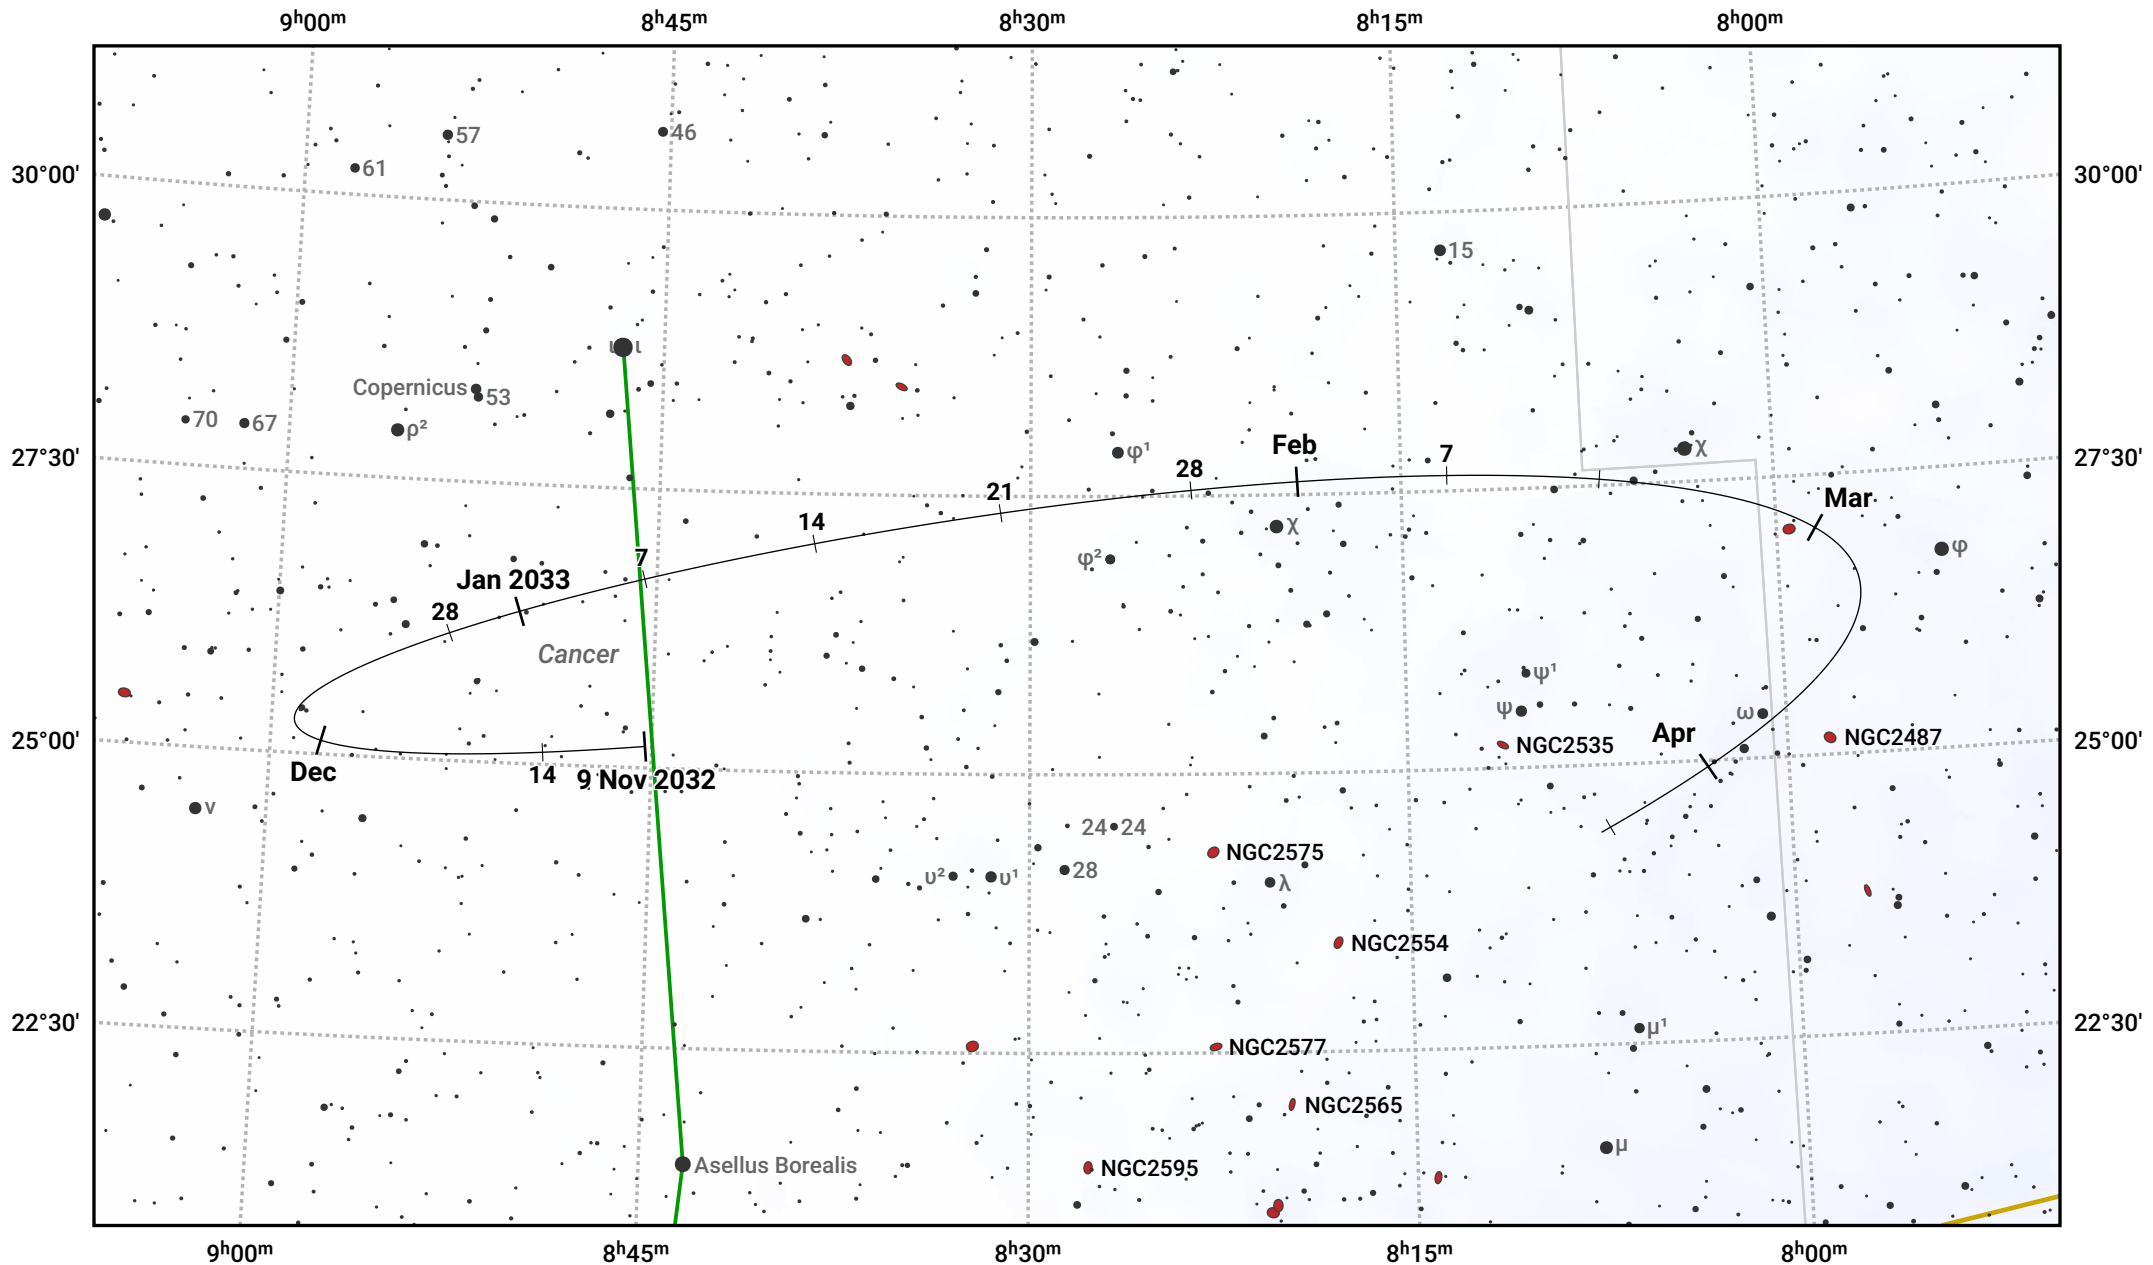

The path of Asteroid 29 Amphitrite around opposition on 23 Jan 2033

© Dominic Ford 2011–2024. Date markers placed at midnight UTC. Downloaded from <https://in-the-sky.org>

Magnitude scale: 10.0 9.0 8.0 7.0 6.0 5.0 4.0

— Ecliptic Plane

Galaxy Bright nebula Open cluster Globular cluster

Date	Mag	Phase
2032 Dec 1	10.2	97%
2033 Jan 1	9.5	99%
2033 Feb 1	9.3	100%
2033 Mar 1	10.0	98%
2033 Mar 29	10.6	96%
2033 Apr 1	10.6	96%