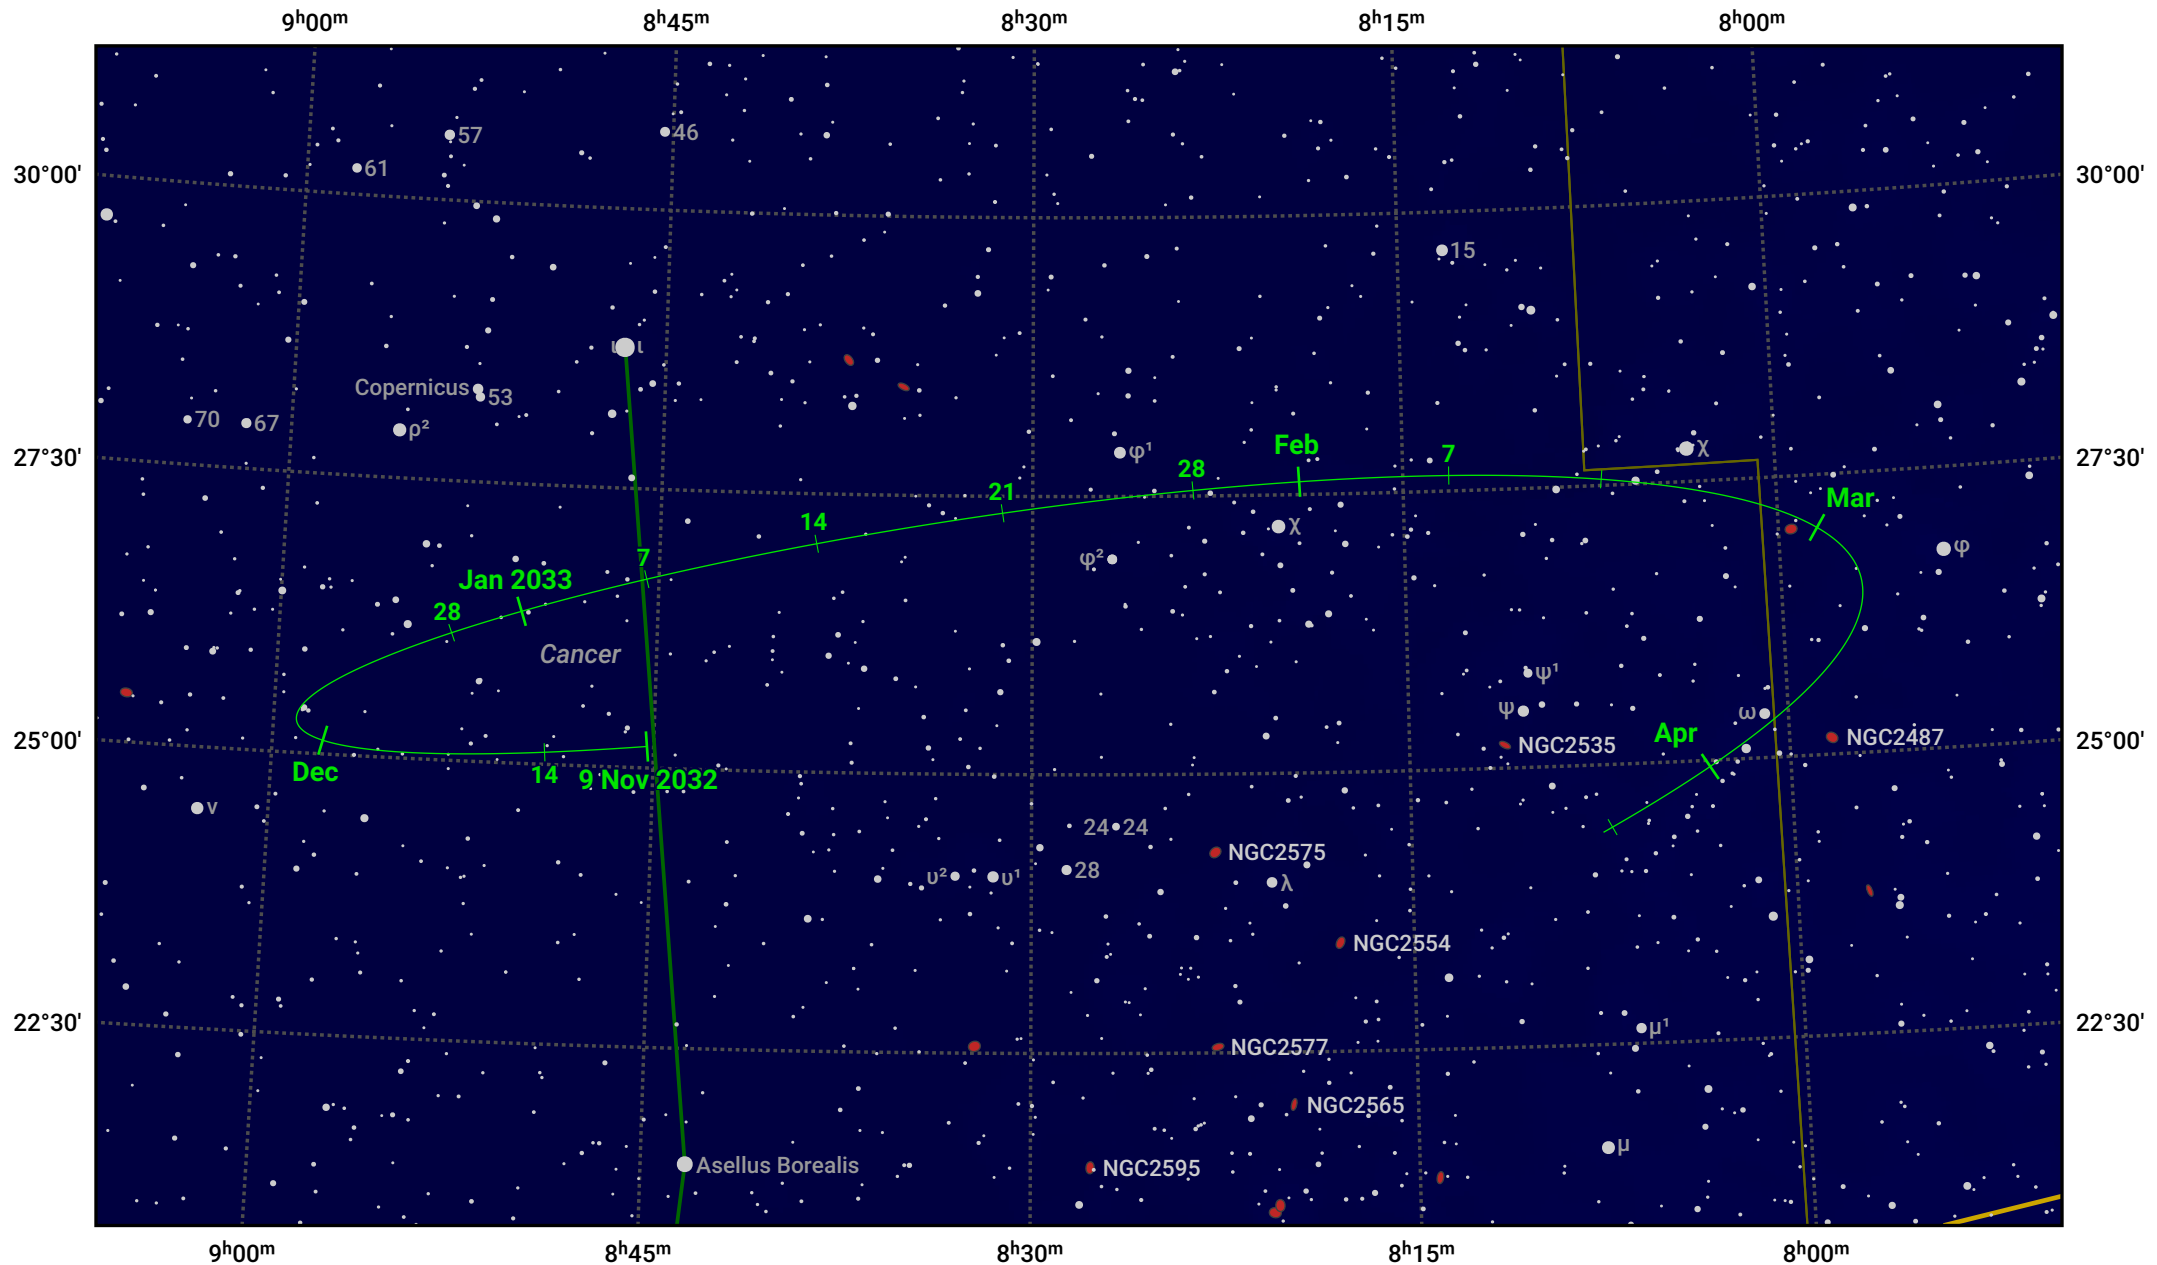

The path of Asteroid 29 Amphitrite around opposition on 23 Jan 2033

© Dominic Ford 2011–2024. Date markers placed at midnight UTC. Downloaded from <https://in-the-sky.org>

Magnitude scale: 10.0 9.0 8.0 7.0 6.0 5.0 4.0

— Ecliptic Plane

Galaxy Bright nebula Open cluster Globular cluster

Date	Mag	Phase
2032 Dec 1	10.2	97%
2033 Jan 1	9.5	99%
2033 Feb 1	9.3	100%
2033 Mar 1	10.0	98%
2033 Mar 29	10.6	96%
2033 Apr 1	10.6	96%