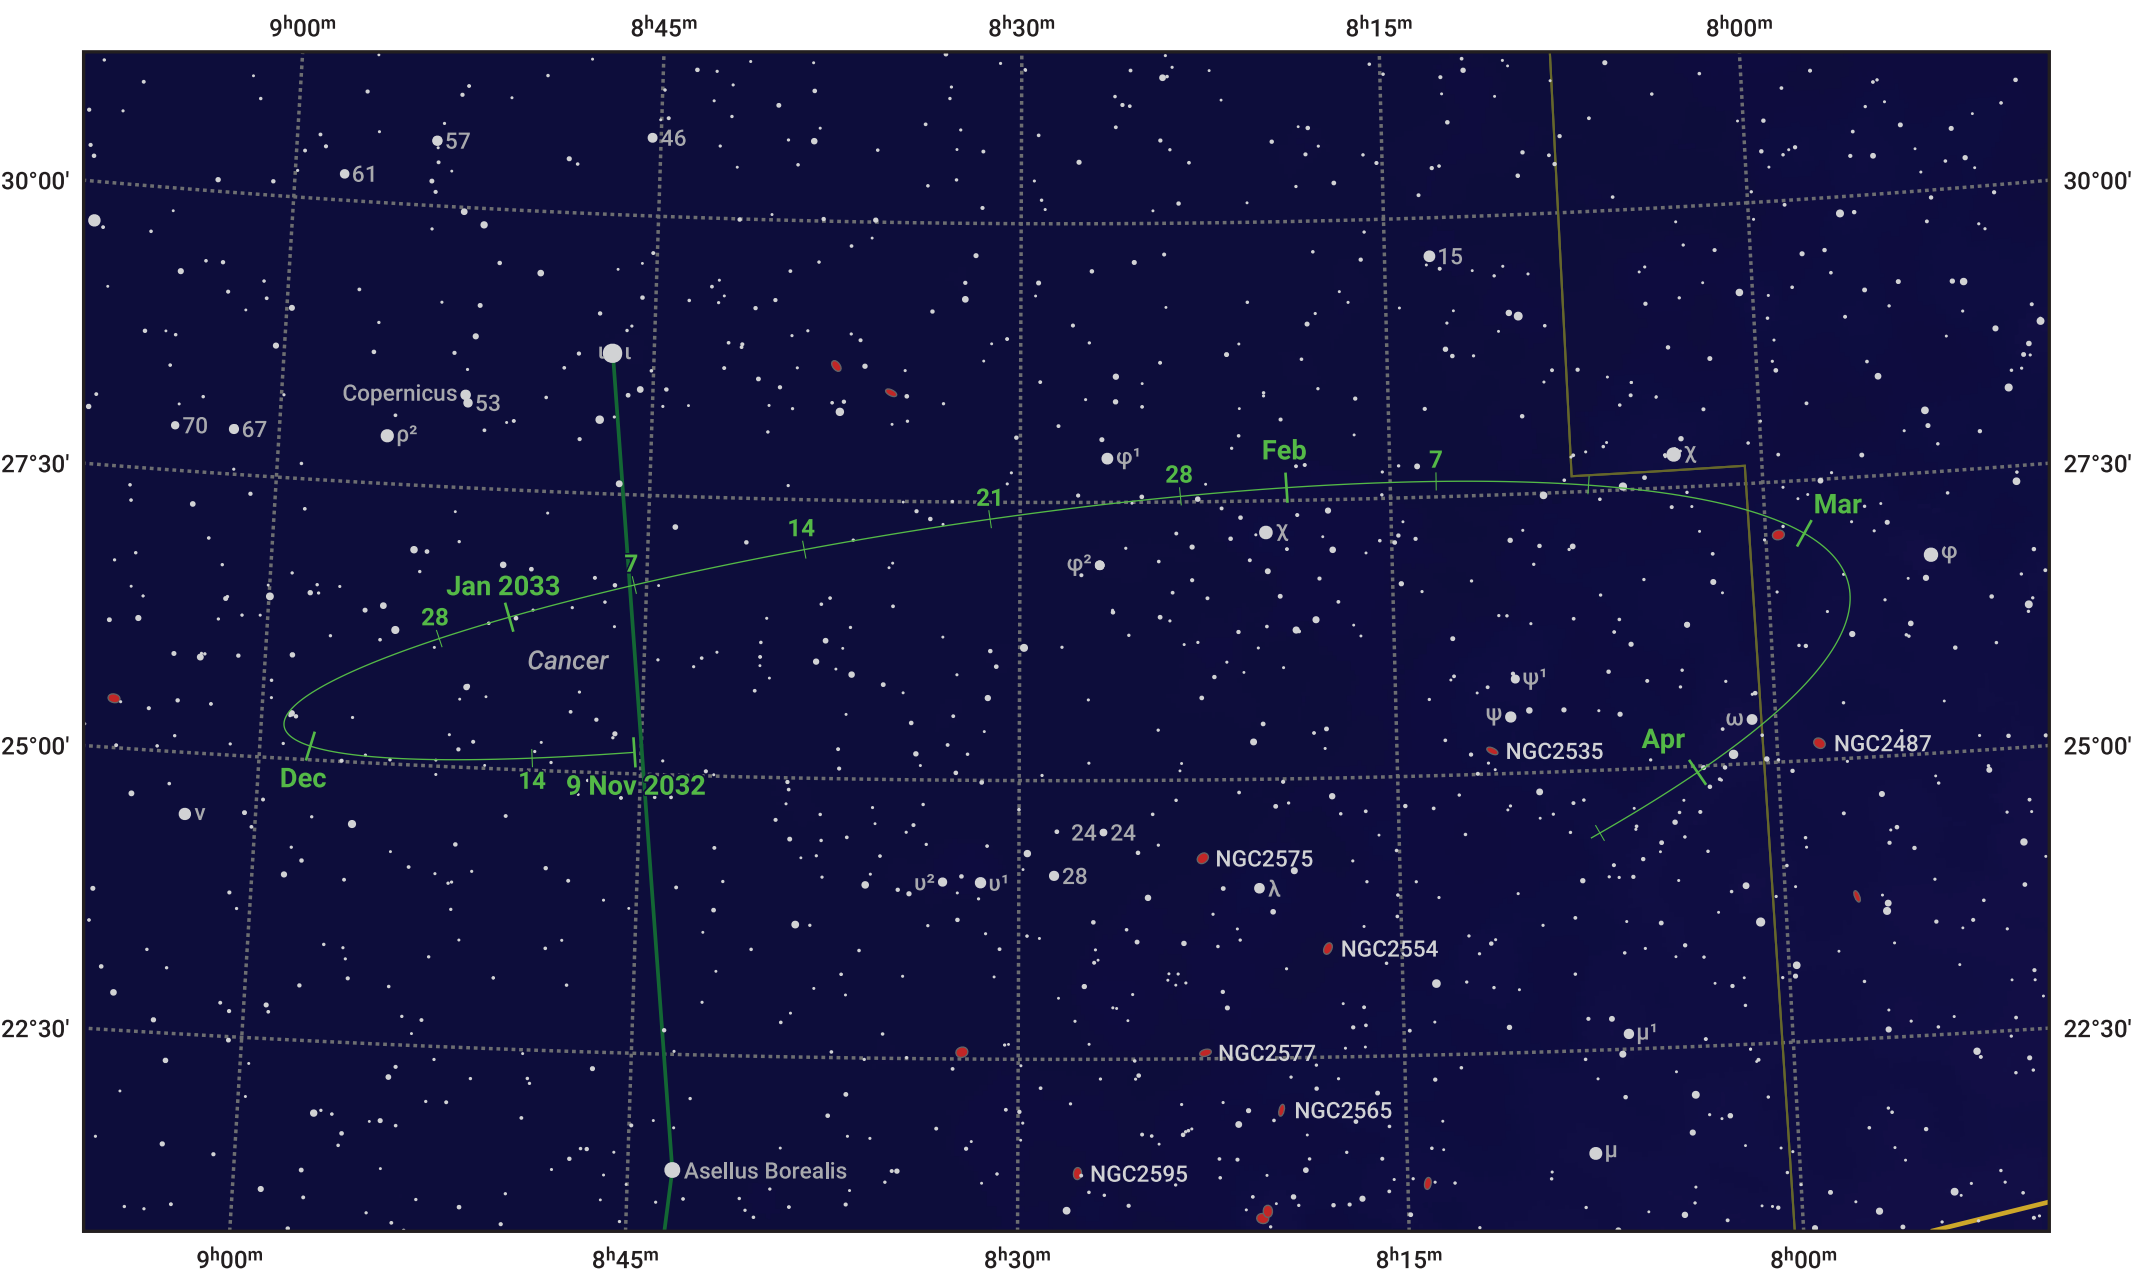

# The path of Asteroid 29 Amphitrite around opposition on 23 Jan 2033

© Dominic Ford 2011–2024. Date markers placed at midnight UTC. Downloaded from <https://in-the-sky.org>

Magnitude scale: 10.0 9.0 8.0 7.0 6.0 5.0 4.0

— Ecliptic Plane

- Galaxy
- Bright nebula
- Open cluster
- ⊕ Globular cluster

Date	Mag	Phase
2032 Dec 1	10.2	97%
2033 Jan 1	9.5	99%
2033 Feb 1	9.3	100%
2033 Mar 1	10.0	98%
2033 Mar 29	10.6	96%
2033 Apr 1	10.6	96%