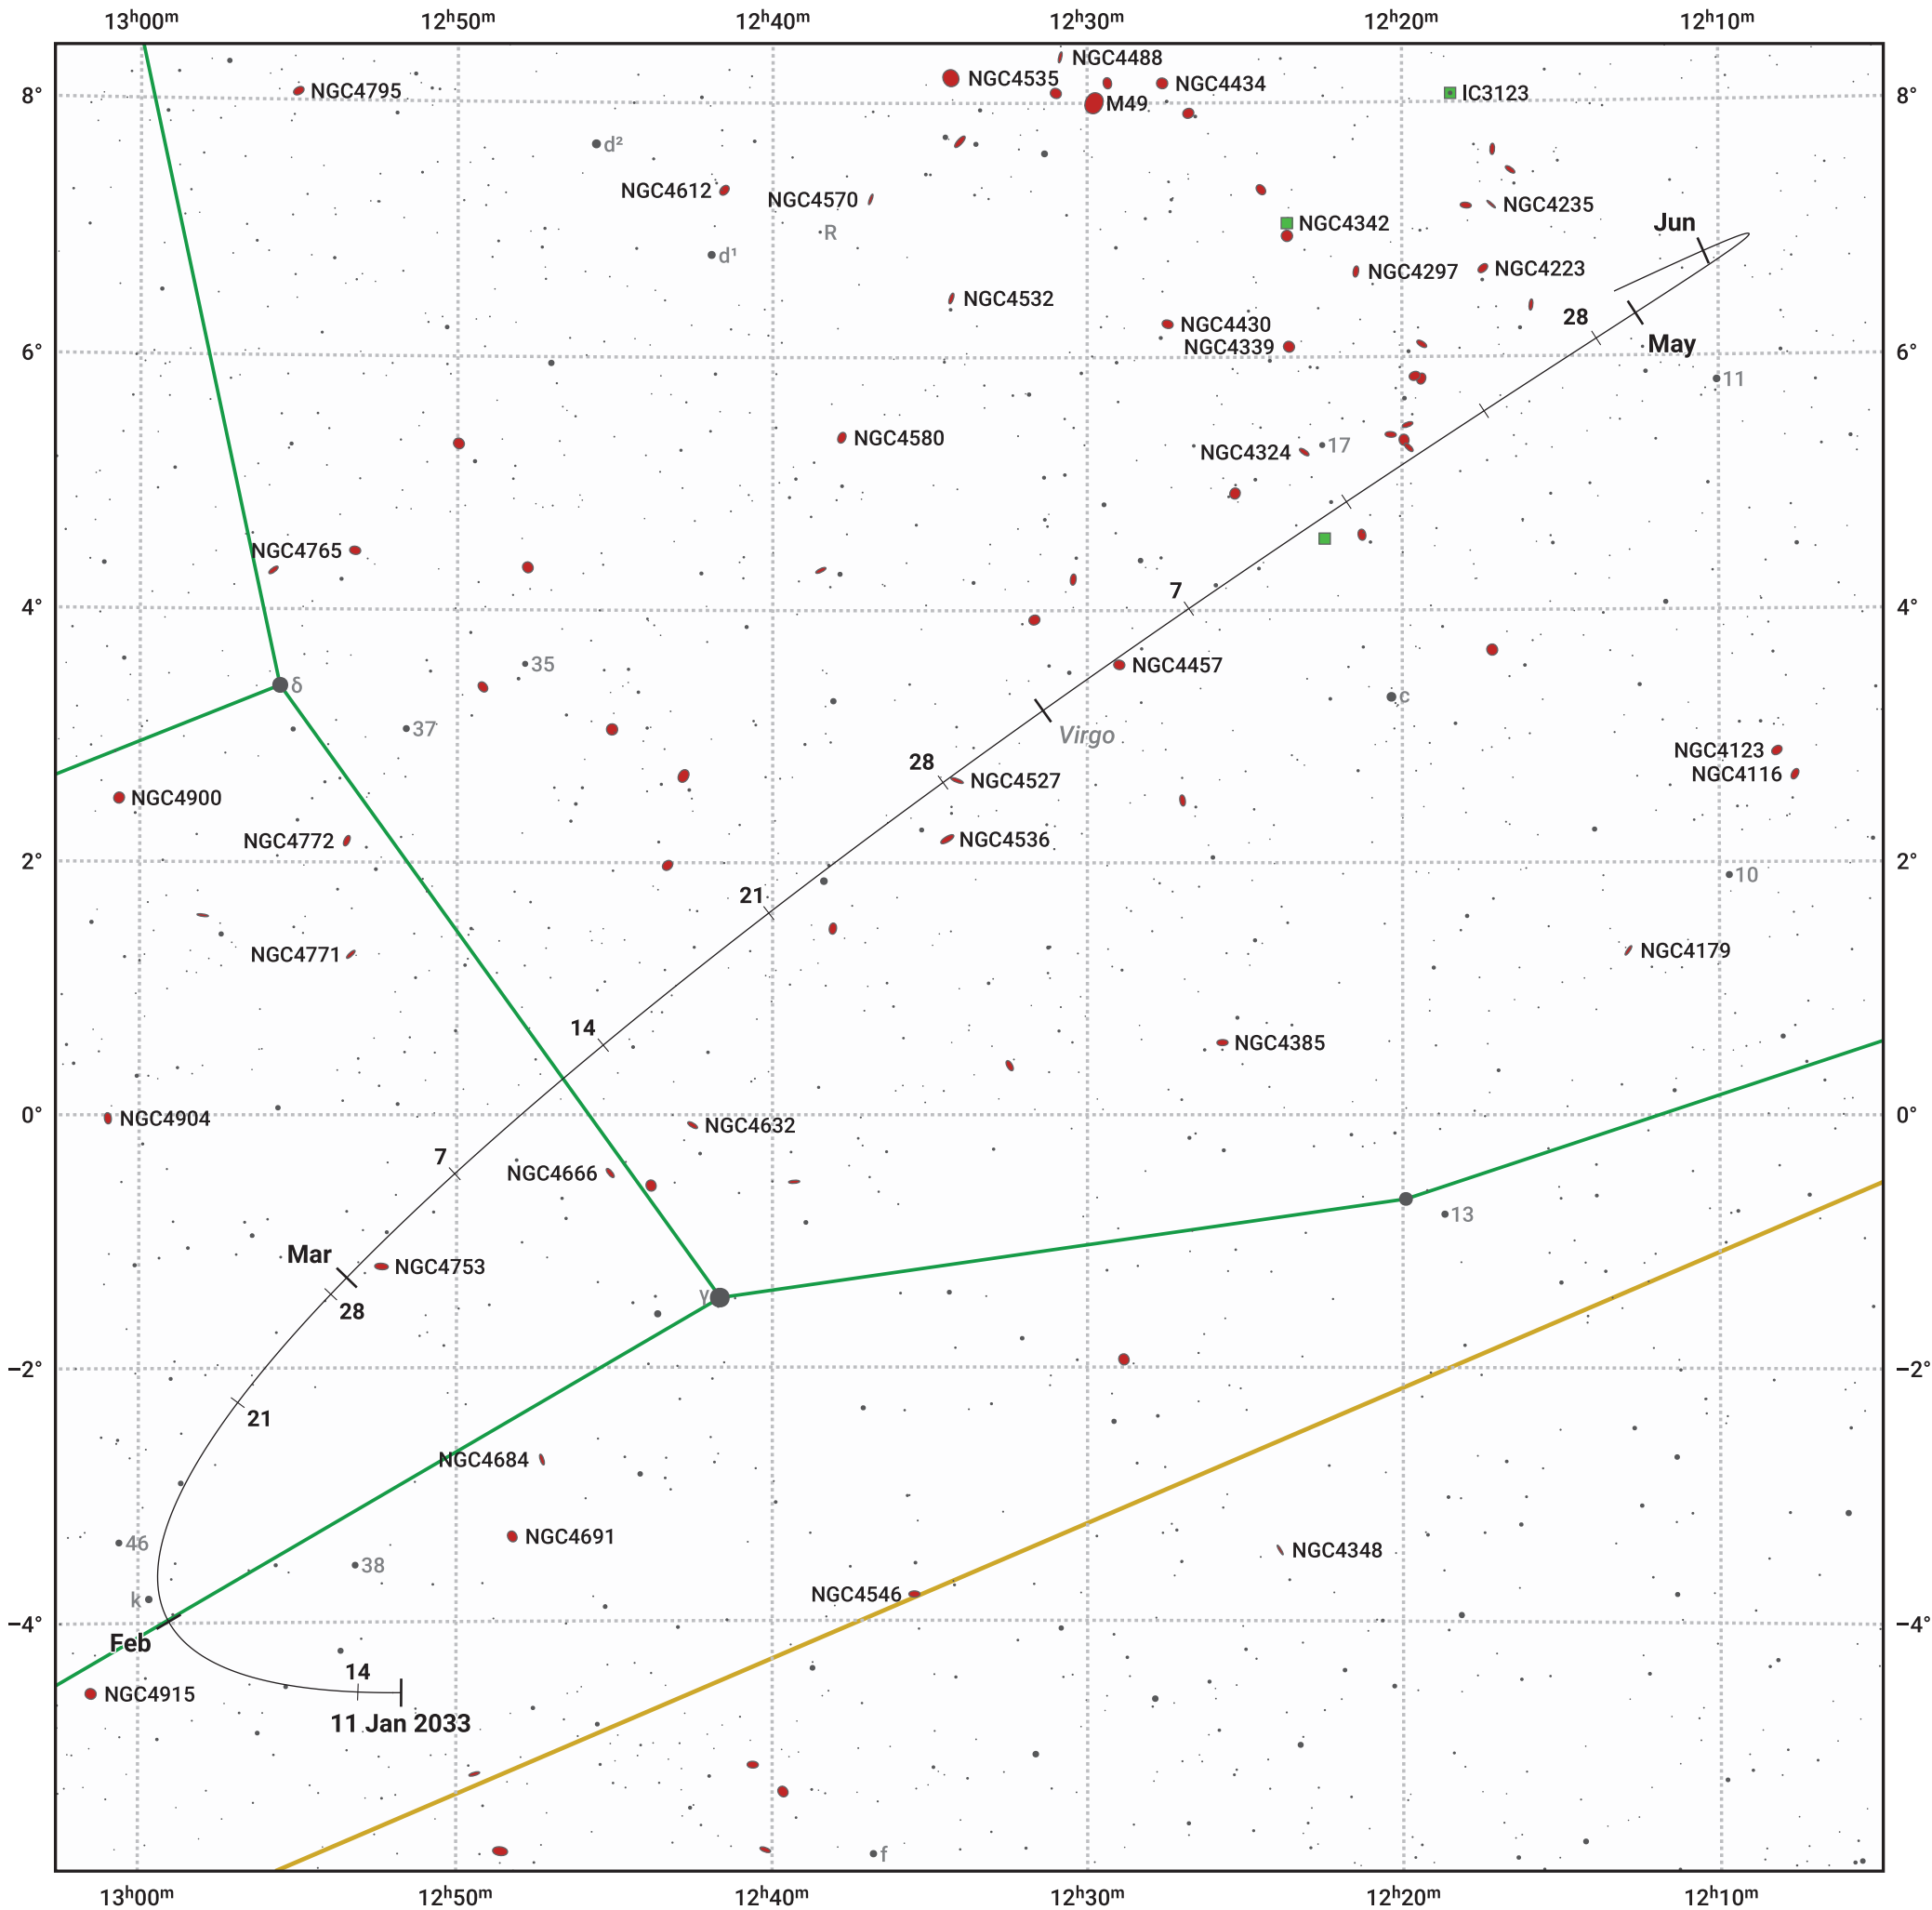

The path of Asteroid 3 Juno around opposition on 27 Mar 2033

© Dominic Ford 2011–2024. Date markers placed at midnight UTC. Downloaded from <https://in-the-sky.org>

Magnitude scale: 11.0 10.0 9.0 8.0 7.0 6.0 5.0 4.0 3.0 2.0

— Ecliptic Plane

- Galaxy
- Bright nebula
- Open cluster
- ⊕ Globular cluster

Date	Mag
2033 Feb 1	10.2
2033 Mar 1	9.7
2033 Mar 18	9.4
2033 Apr 1	9.3
2033 May 1	10.1
2033 May 18	10.4
2033 Jun 1	10.7