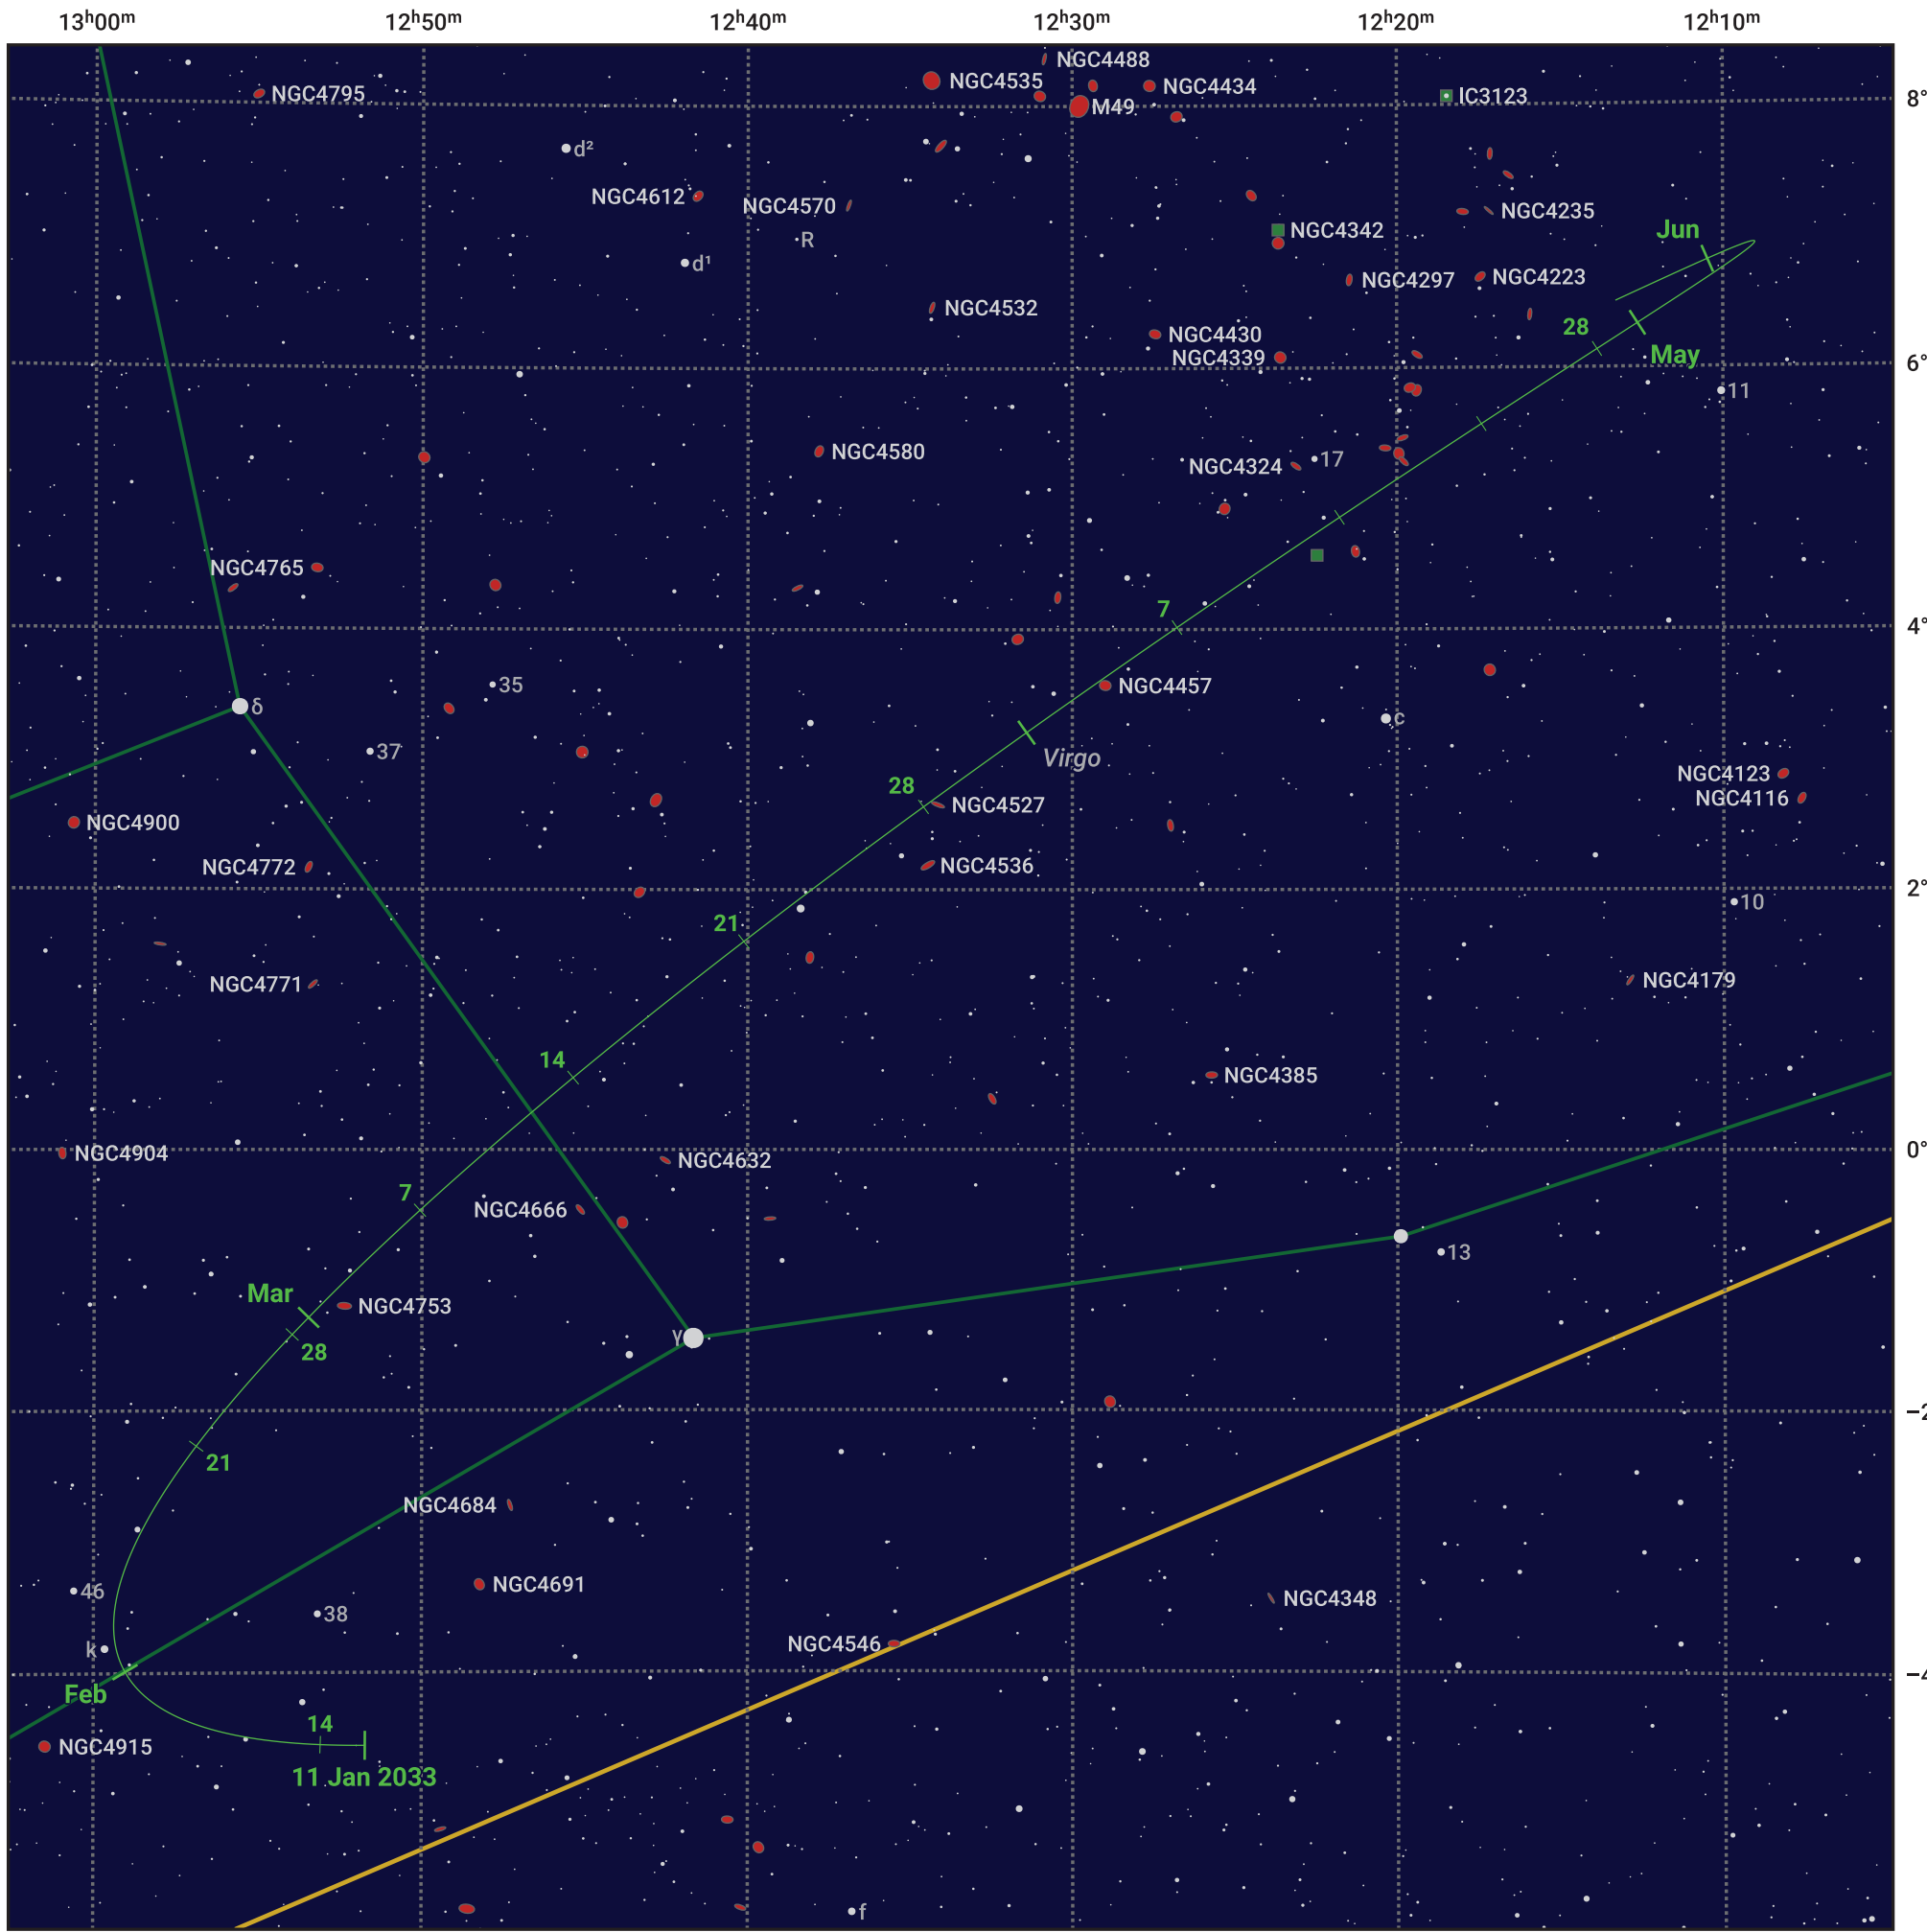

The path of Asteroid 3 Juno around opposition on 27 Mar 2033

© Dominic Ford 2011–2024. Date markers placed at midnight UTC. Downloaded from <https://in-the-sky.org>

Magnitude scale: 11.0 10.0 9.0 8.0 7.0 6.0 5.0 4.0 3.0 2.0

— Ecliptic Plane

- Galaxy
- Bright nebula
- Open cluster
- ⊕ Globular cluster

Date	Mag
2033 Feb 1	10.2
2033 Mar 1	9.7
2033 Mar 18	9.4
2033 Apr 1	9.3
2033 May 1	10.1
2033 May 18	10.4
2033 Jun 1	10.7