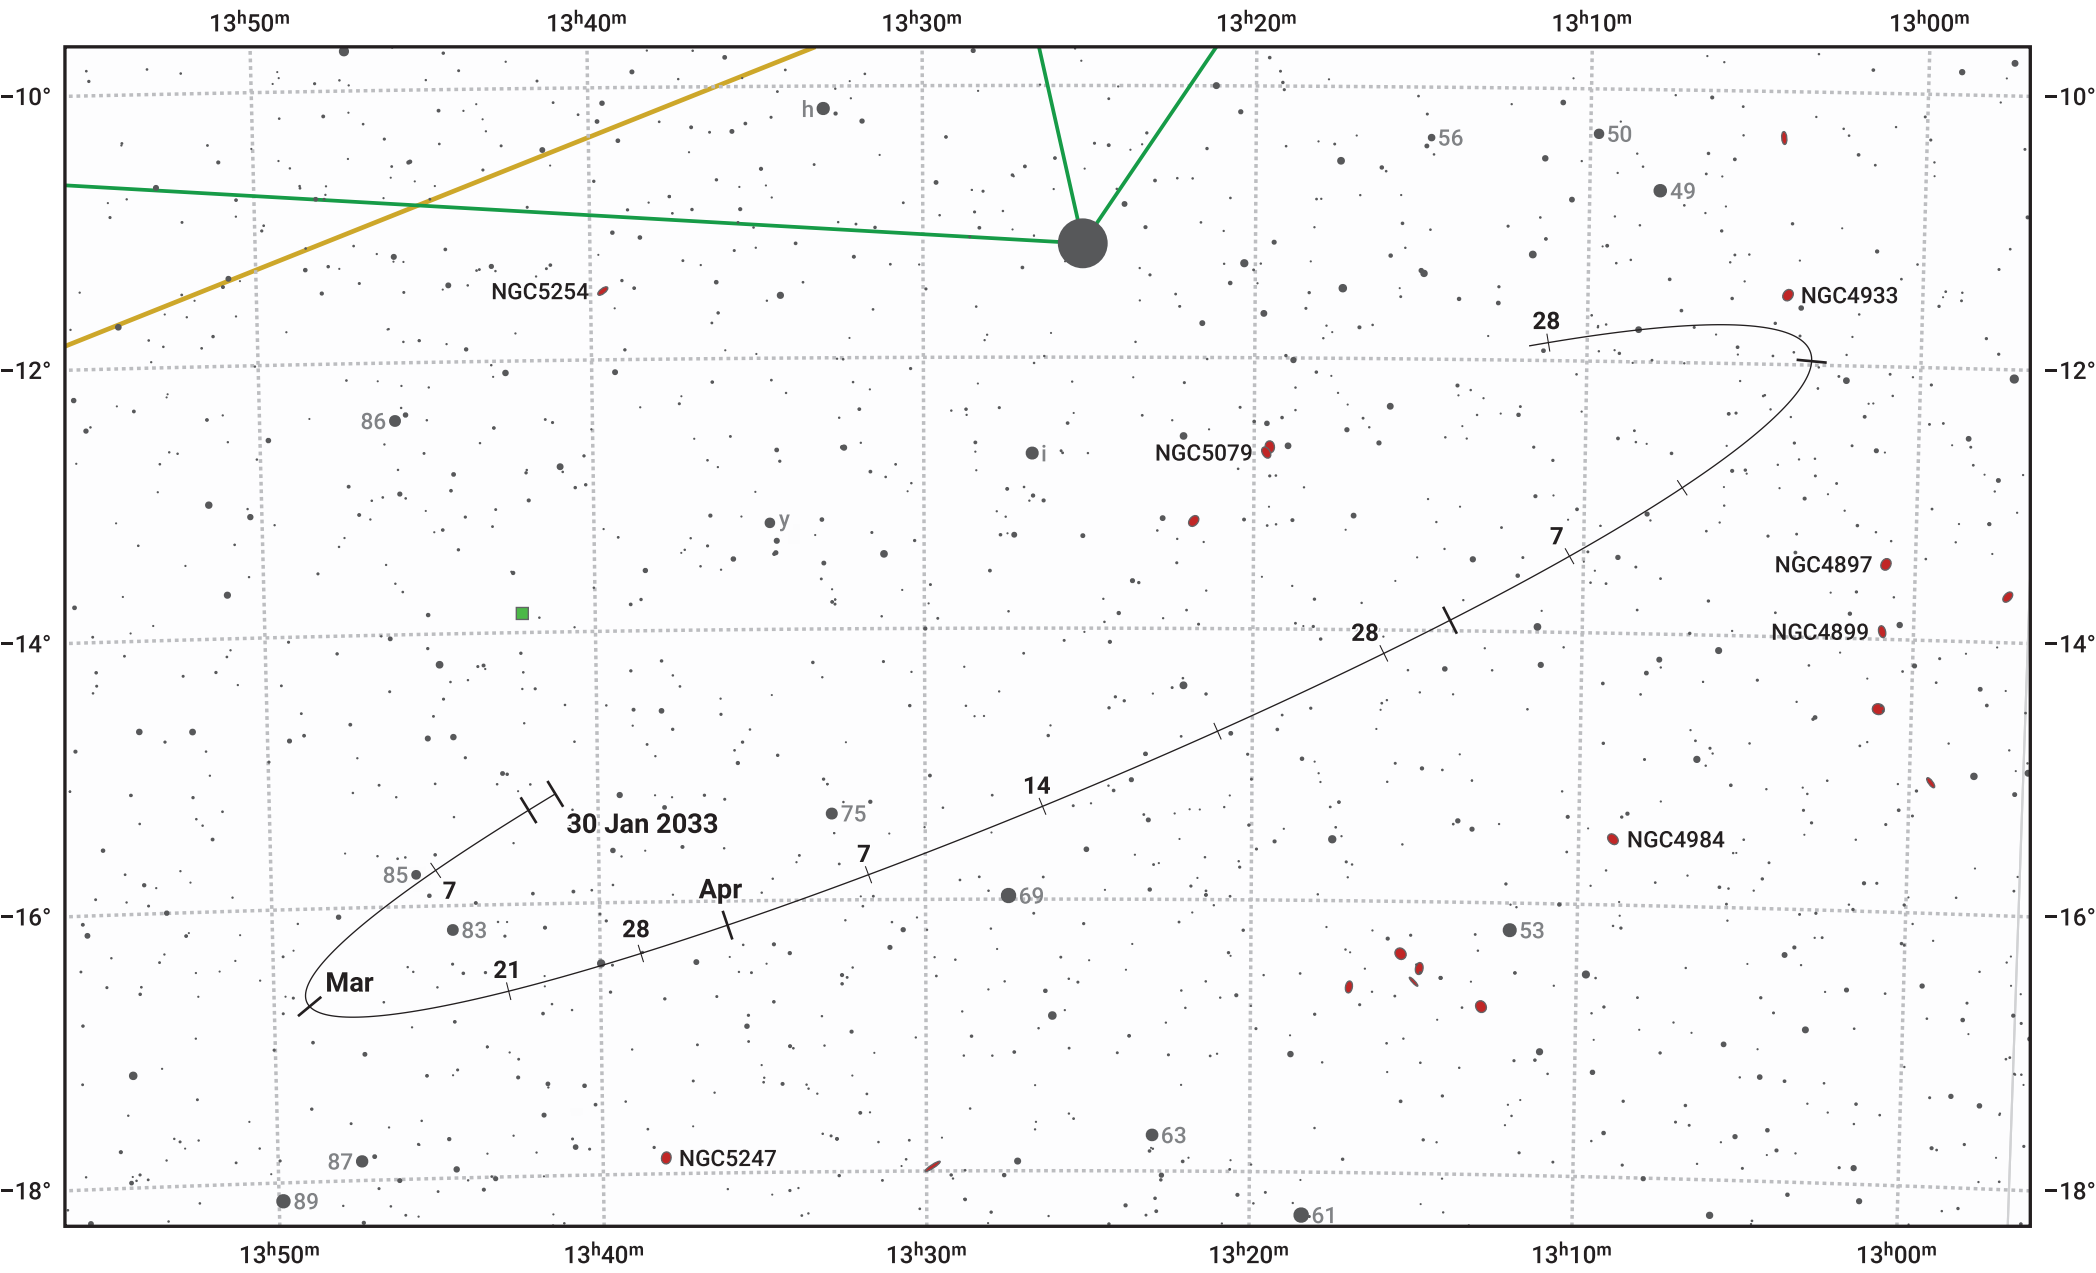

The path of Asteroid 10 Hygiea around opposition on 15 Apr 2033

© Dominic Ford 2011–2024. Date markers placed at midnight UTC. Downloaded from <https://in-the-sky.org>

Magnitude scale: 11.0 10.0 9.0 8.0 7.0 6.0 5.0 4.0 3.0 2.0 1.0

— Ecliptic Plane

- Galaxy
- Bright nebula
- Open cluster
- Globular cluster

Date	Mag
2033 Feb 1	10.9
2033 Mar 1	10.4
2033 Mar 25	9.9
2033 Apr 1	9.7
2033 May 1	9.7
2033 Jun 1	10.3