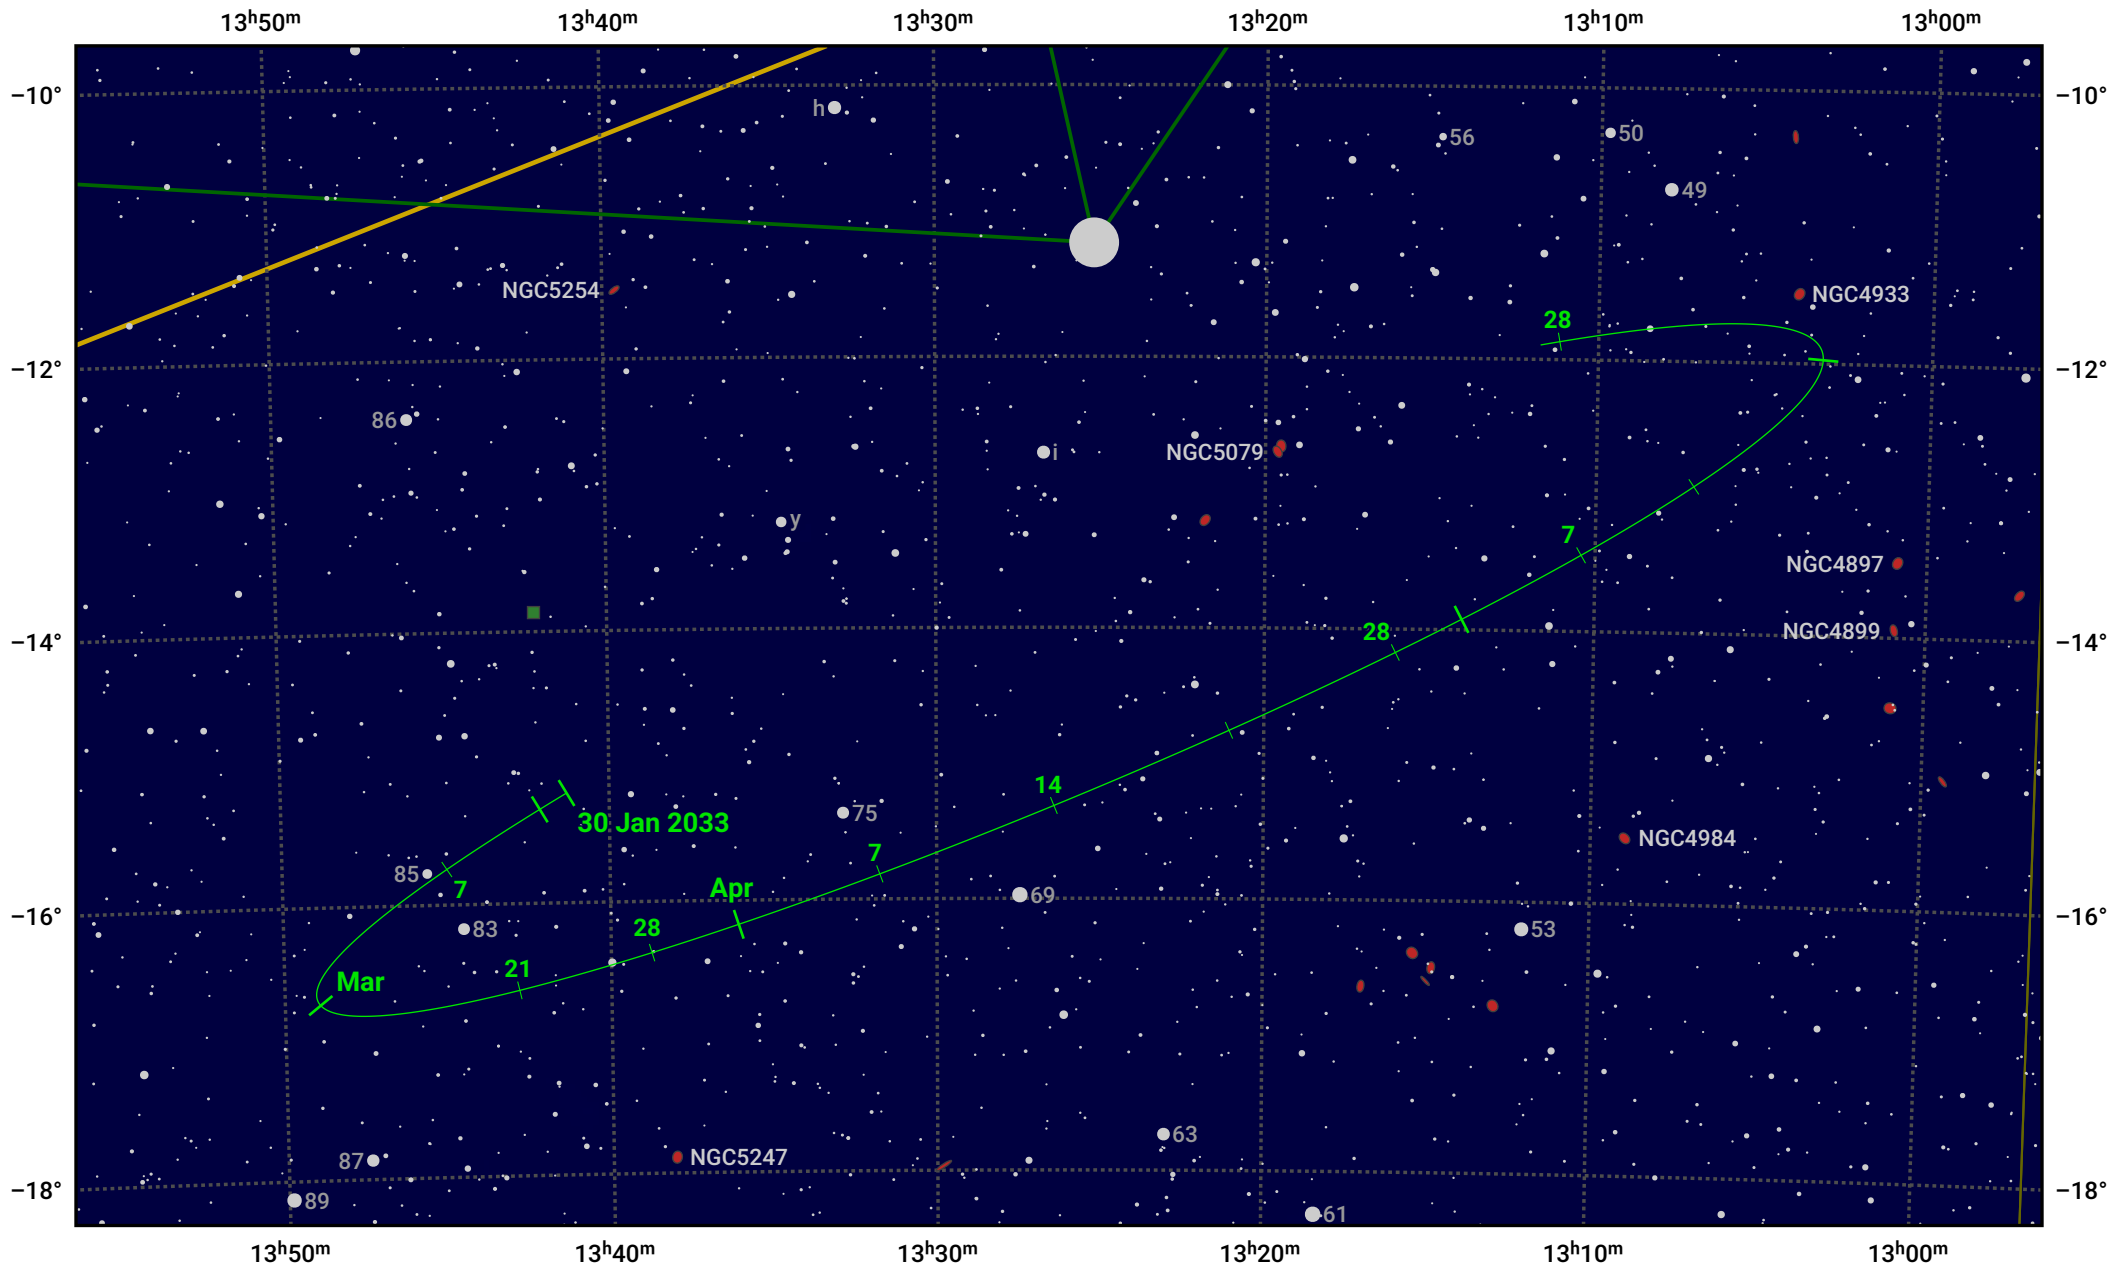

The path of Asteroid 10 Hygiea around opposition on 15 Apr 2033

© Dominic Ford 2011–2024. Date markers placed at midnight UTC. Downloaded from <https://in-the-sky.org>

Magnitude scale: 11.0 10.0 9.0 8.0 7.0 6.0 5.0 4.0 3.0 2.0 1.0

— Ecliptic Plane

Galaxy Bright nebula Open cluster Globular cluster

Date	Mag
2033 Feb 1	10.9
2033 Mar 1	10.4
2033 Mar 25	9.9
2033 Apr 1	9.7
2033 May 1	9.7
2033 Jun 1	10.3