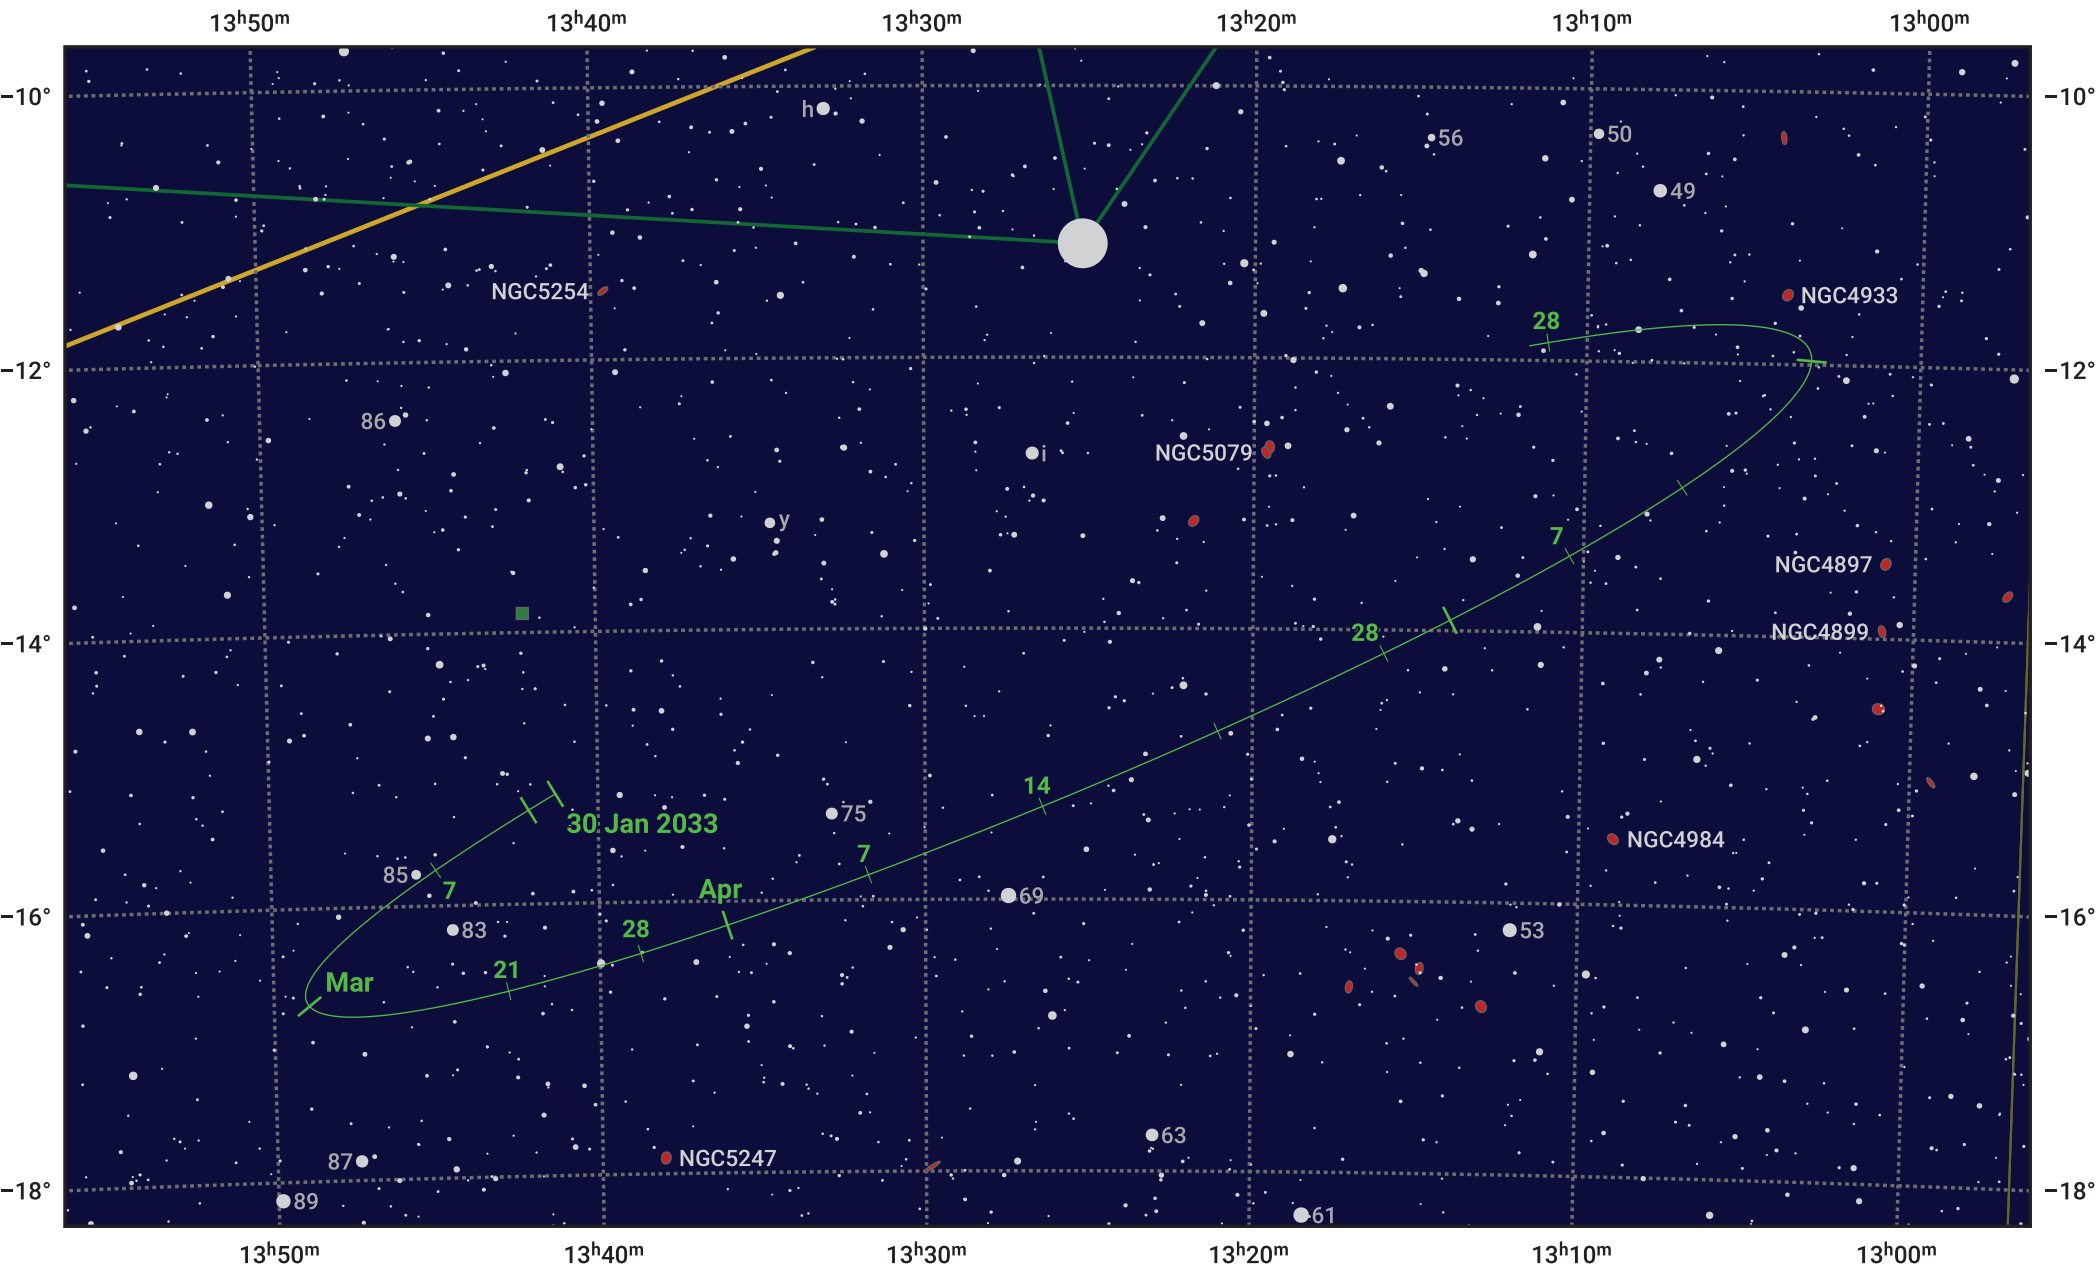

The path of Asteroid 10 Hygiea around opposition on 15 Apr 2033

© Dominic Ford 2011–2024. Date markers placed at midnight UTC. Downloaded from <https://in-the-sky.org>

Magnitude scale: 11.0 10.0 9.0 8.0 7.0 6.0 5.0 4.0 3.0 2.0 1.0

— Ecliptic Plane

- Galaxy
- Bright nebula
- Open cluster
- ⊕ Globular cluster

Date	Mag
2033 Feb 1	10.9
2033 Mar 1	10.4
2033 Mar 25	9.9
2033 Apr 1	9.7
2033 May 1	9.7
2033 Jun 1	10.3