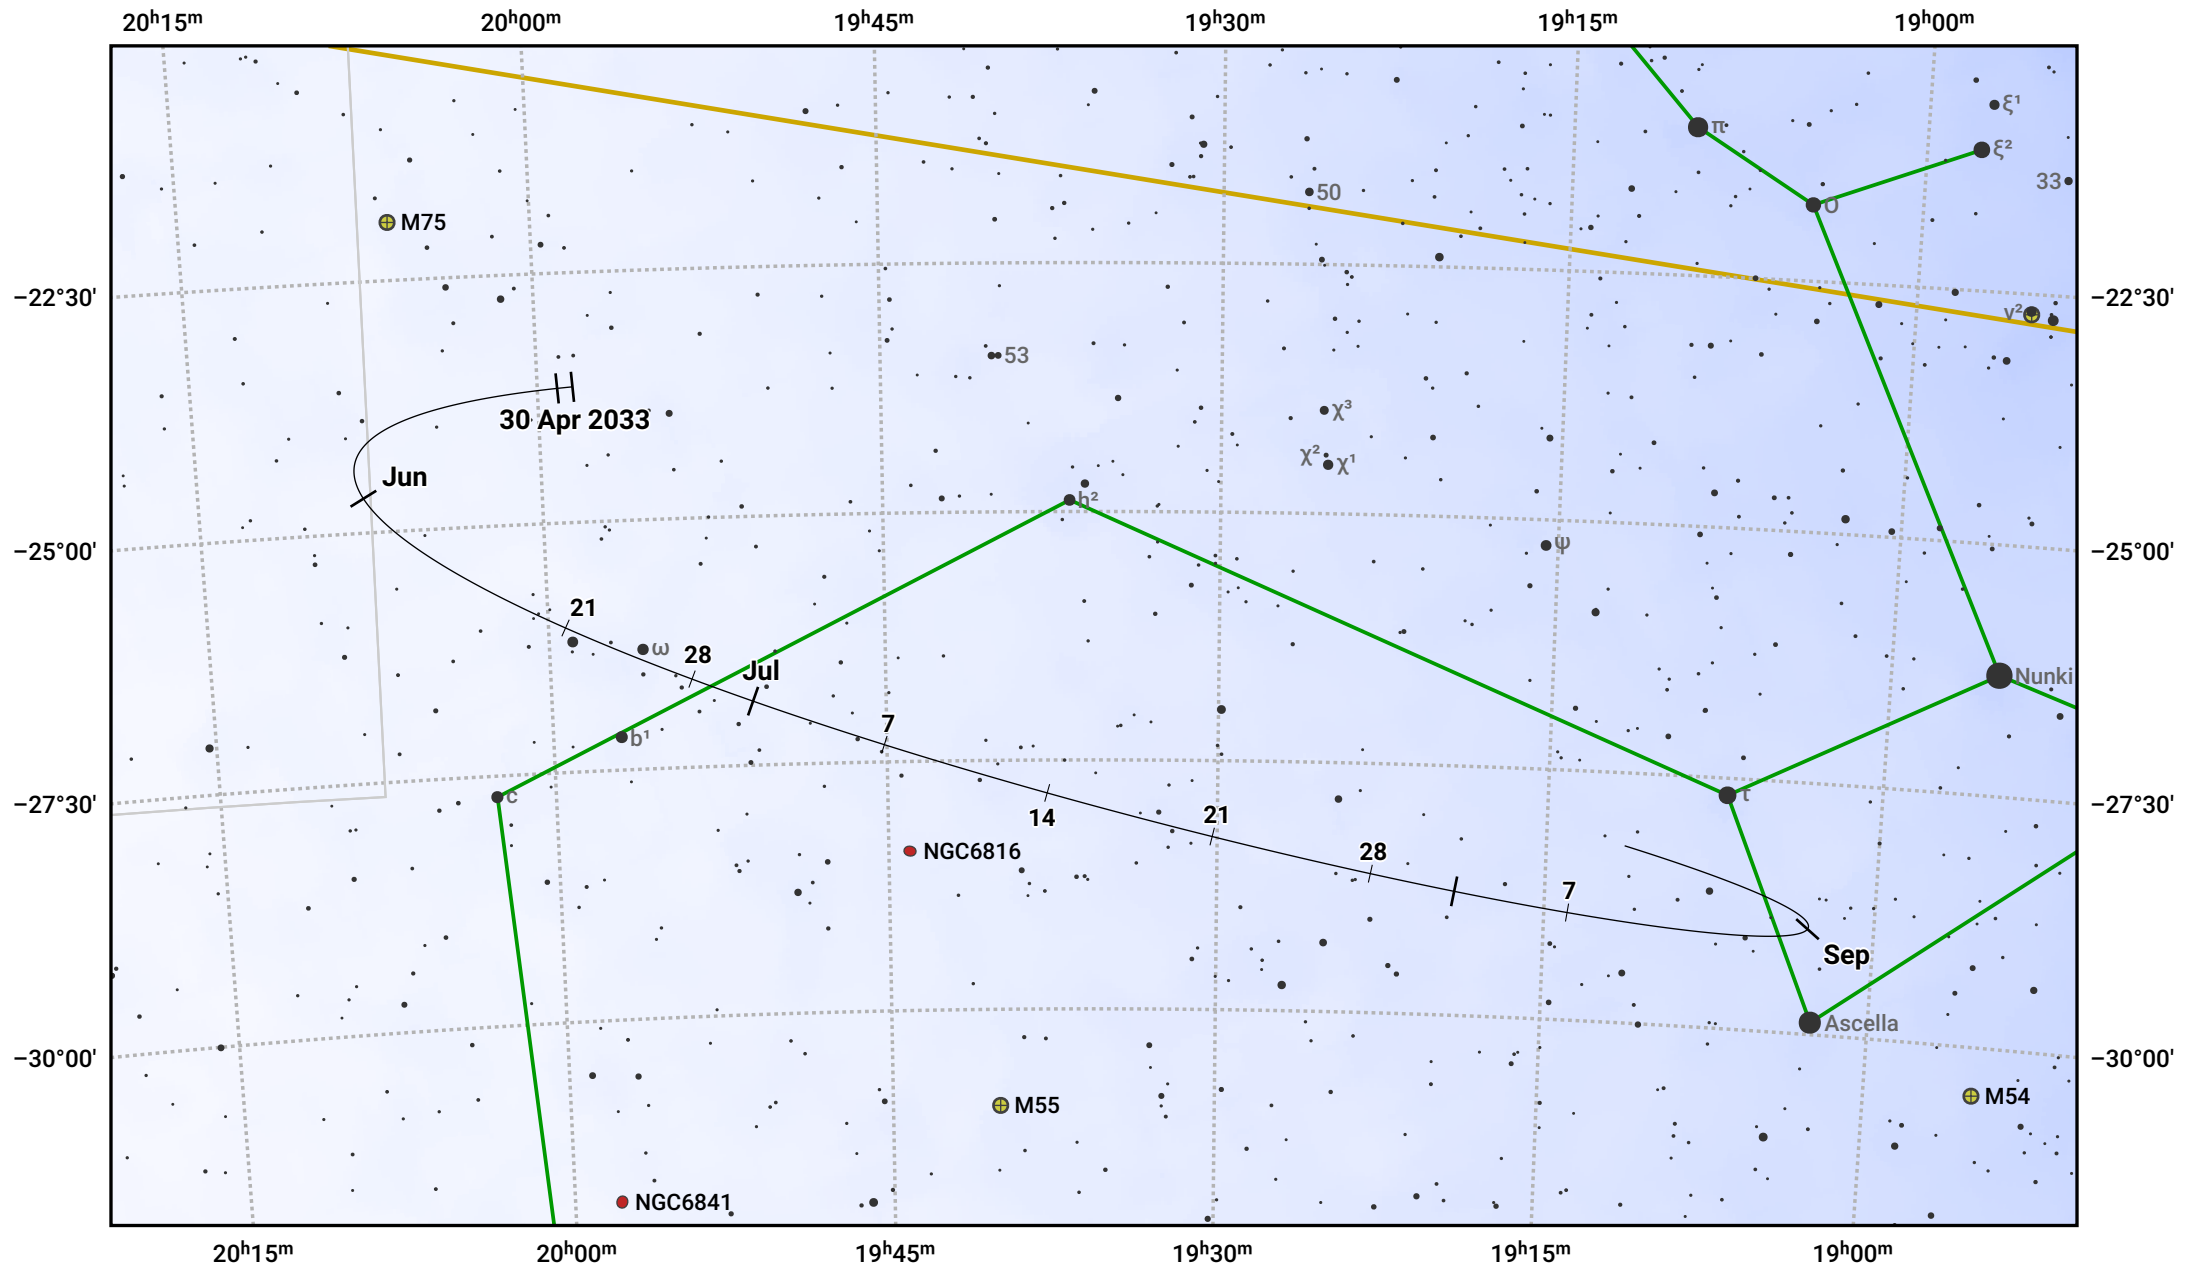

The path of Asteroid 9 Metis around opposition on 14 Jul 2033

© Dominic Ford 2011–2024. Date markers placed at midnight UTC. Downloaded from <https://in-the-sky.org>

Magnitude scale: · 9.0 · 8.0 · 7.0 · 6.0 · 5.0 · 4.0 · 3.0 · 2.0

— Ecliptic Plane

● Galaxy ■ Bright nebula ● Open cluster ⊕ Globular cluster

Date	Mag
2033 May 1	11.2
2033 Jun 1	10.7
2033 Jun 19	10.3
2033 Jul 1	10.0
2033 Aug 1	10.0
2033 Sep 1	10.7