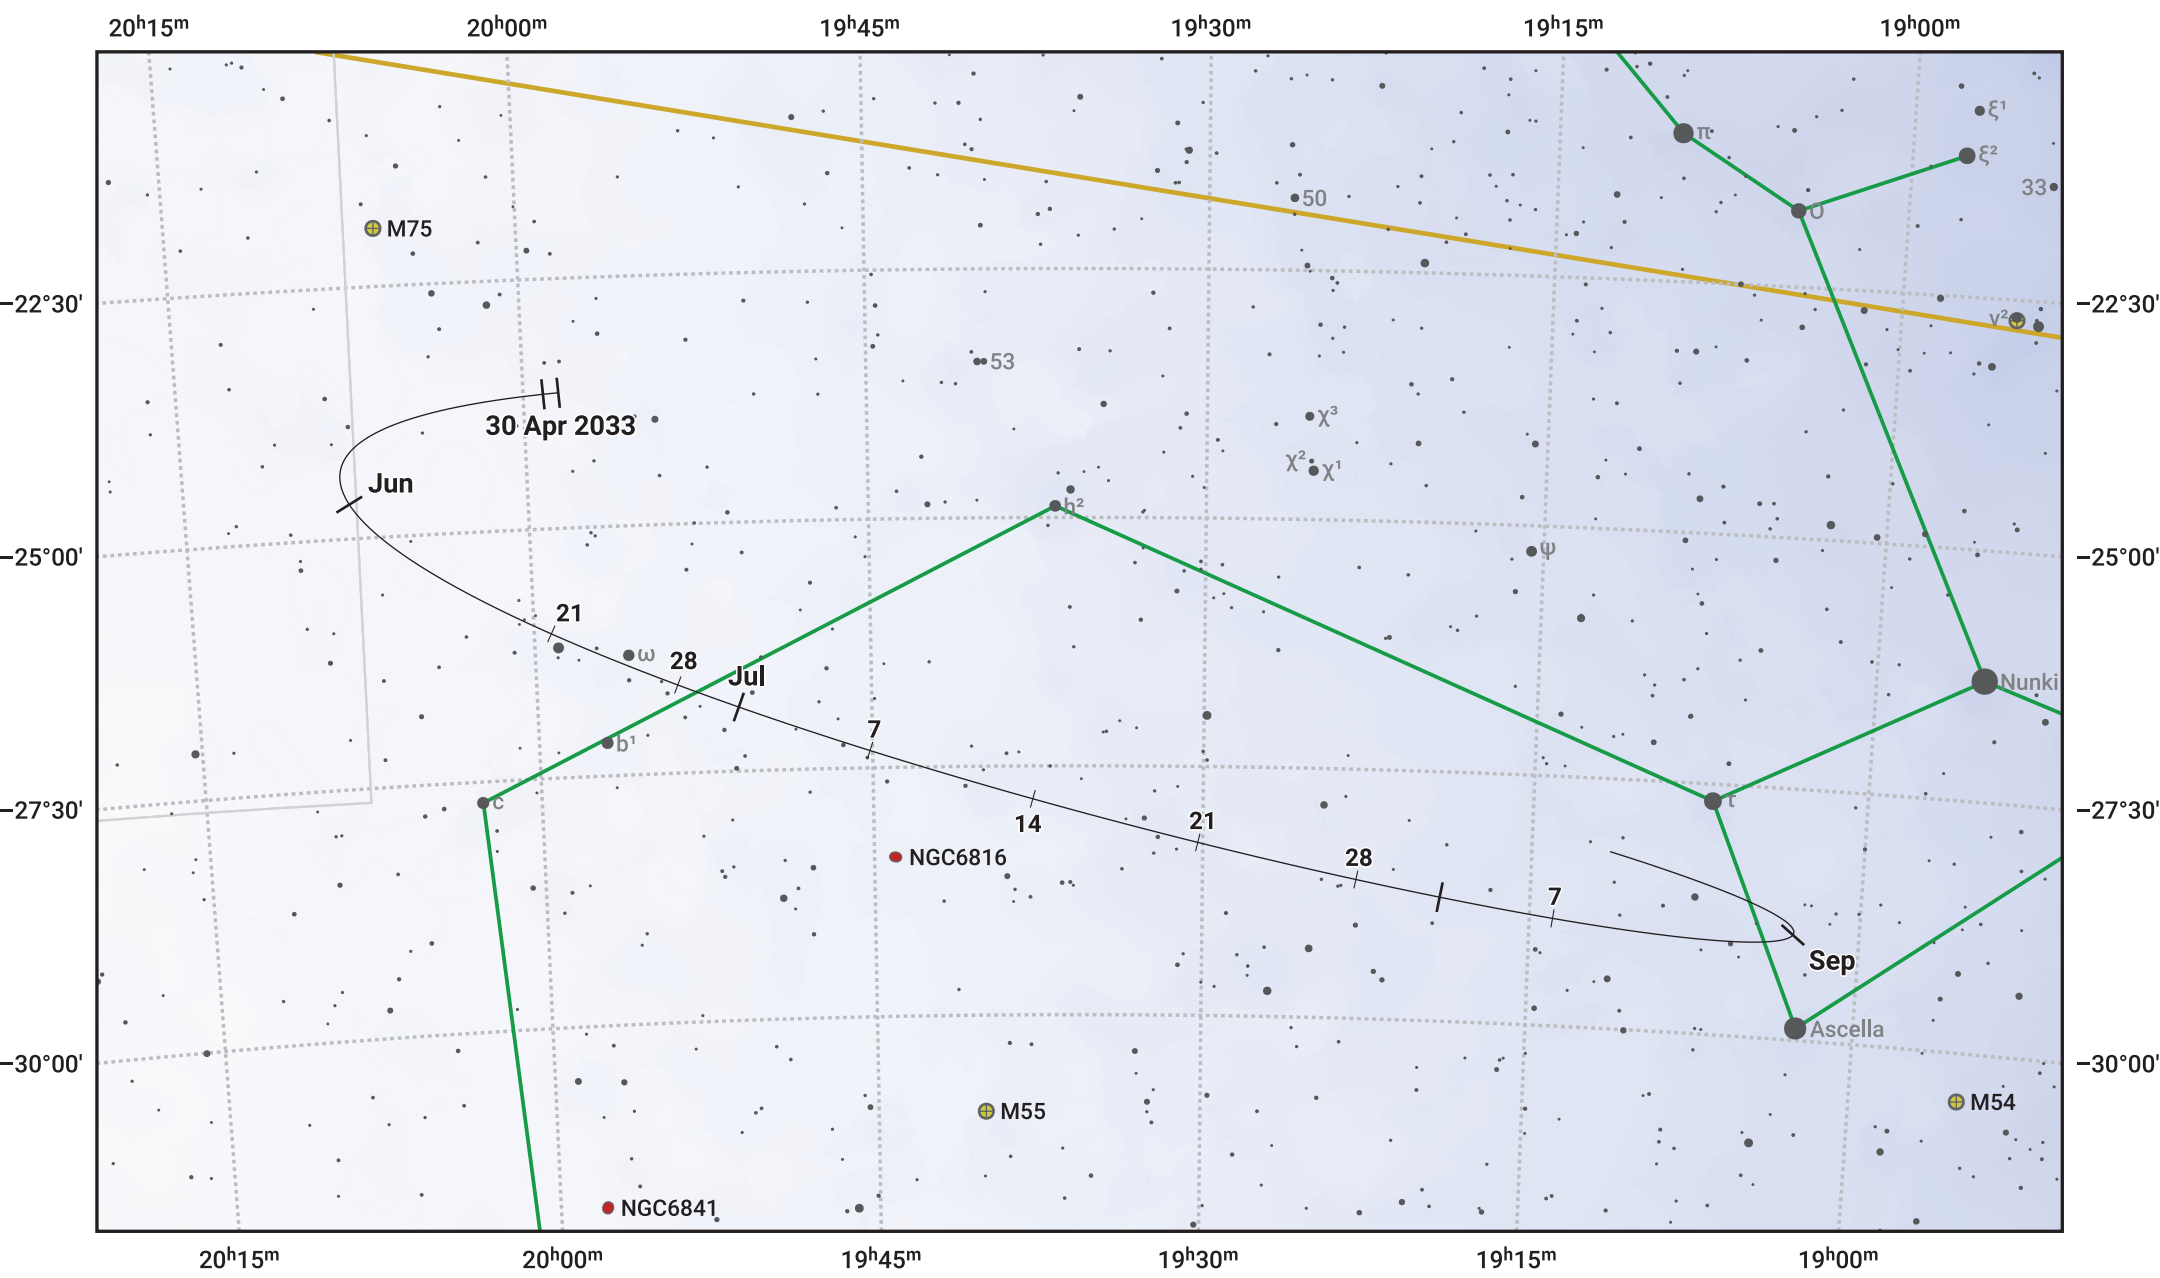

# The path of Asteroid 9 Metis around opposition on 14 Jul 2033

© Dominic Ford 2011–2024. Date markers placed at midnight UTC. Downloaded from <https://in-the-sky.org>

Magnitude scale: 9.0 8.0 7.0 6.0 5.0 4.0 3.0 2.0

— Ecliptic Plane

- Galaxy
- Bright nebula
- Open cluster
- ⊕ Globular cluster

Date	Mag
2033 May 1	11.2
2033 Jun 1	10.7
2033 Jun 19	10.3
2033 Jul 1	10.0
2033 Aug 1	10.0
2033 Sep 1	10.7