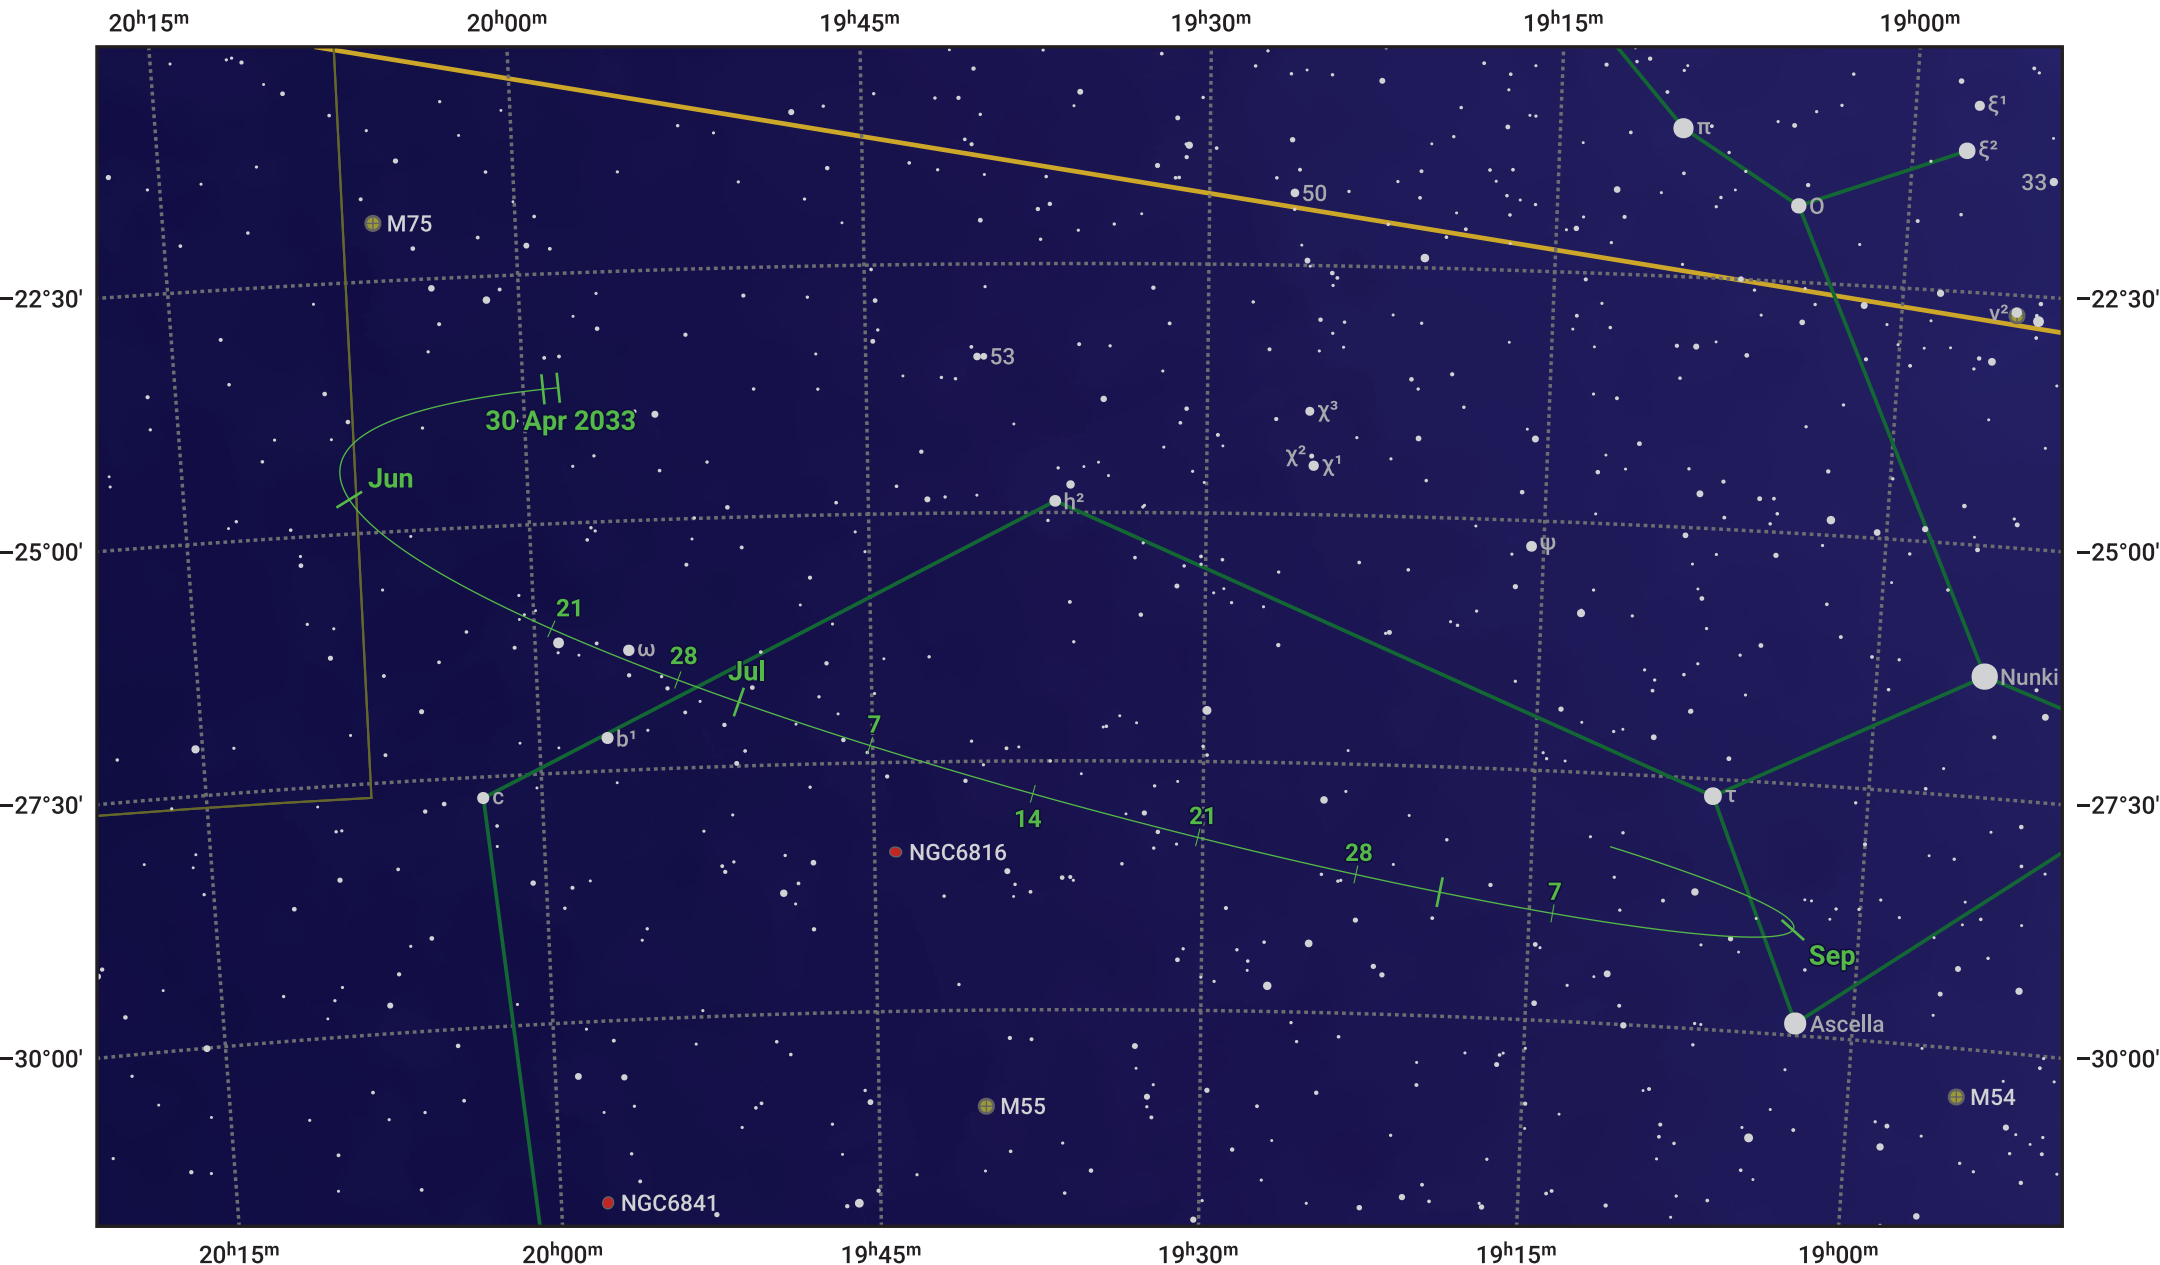

The path of Asteroid 9 Metis around opposition on 14 Jul 2033

© Dominic Ford 2011–2024. Date markers placed at midnight UTC. Downloaded from <https://in-the-sky.org>

Magnitude scale: 9.0 8.0 7.0 6.0 5.0 4.0 3.0 2.0

— Ecliptic Plane

- Galaxy
- Bright nebula
- Open cluster
- ⊕ Globular cluster

Date	Mag
2033 May 1	11.2
2033 Jun 1	10.7
2033 Jun 19	10.3
2033 Jul 1	10.0
2033 Aug 1	10.0
2033 Sep 1	10.7