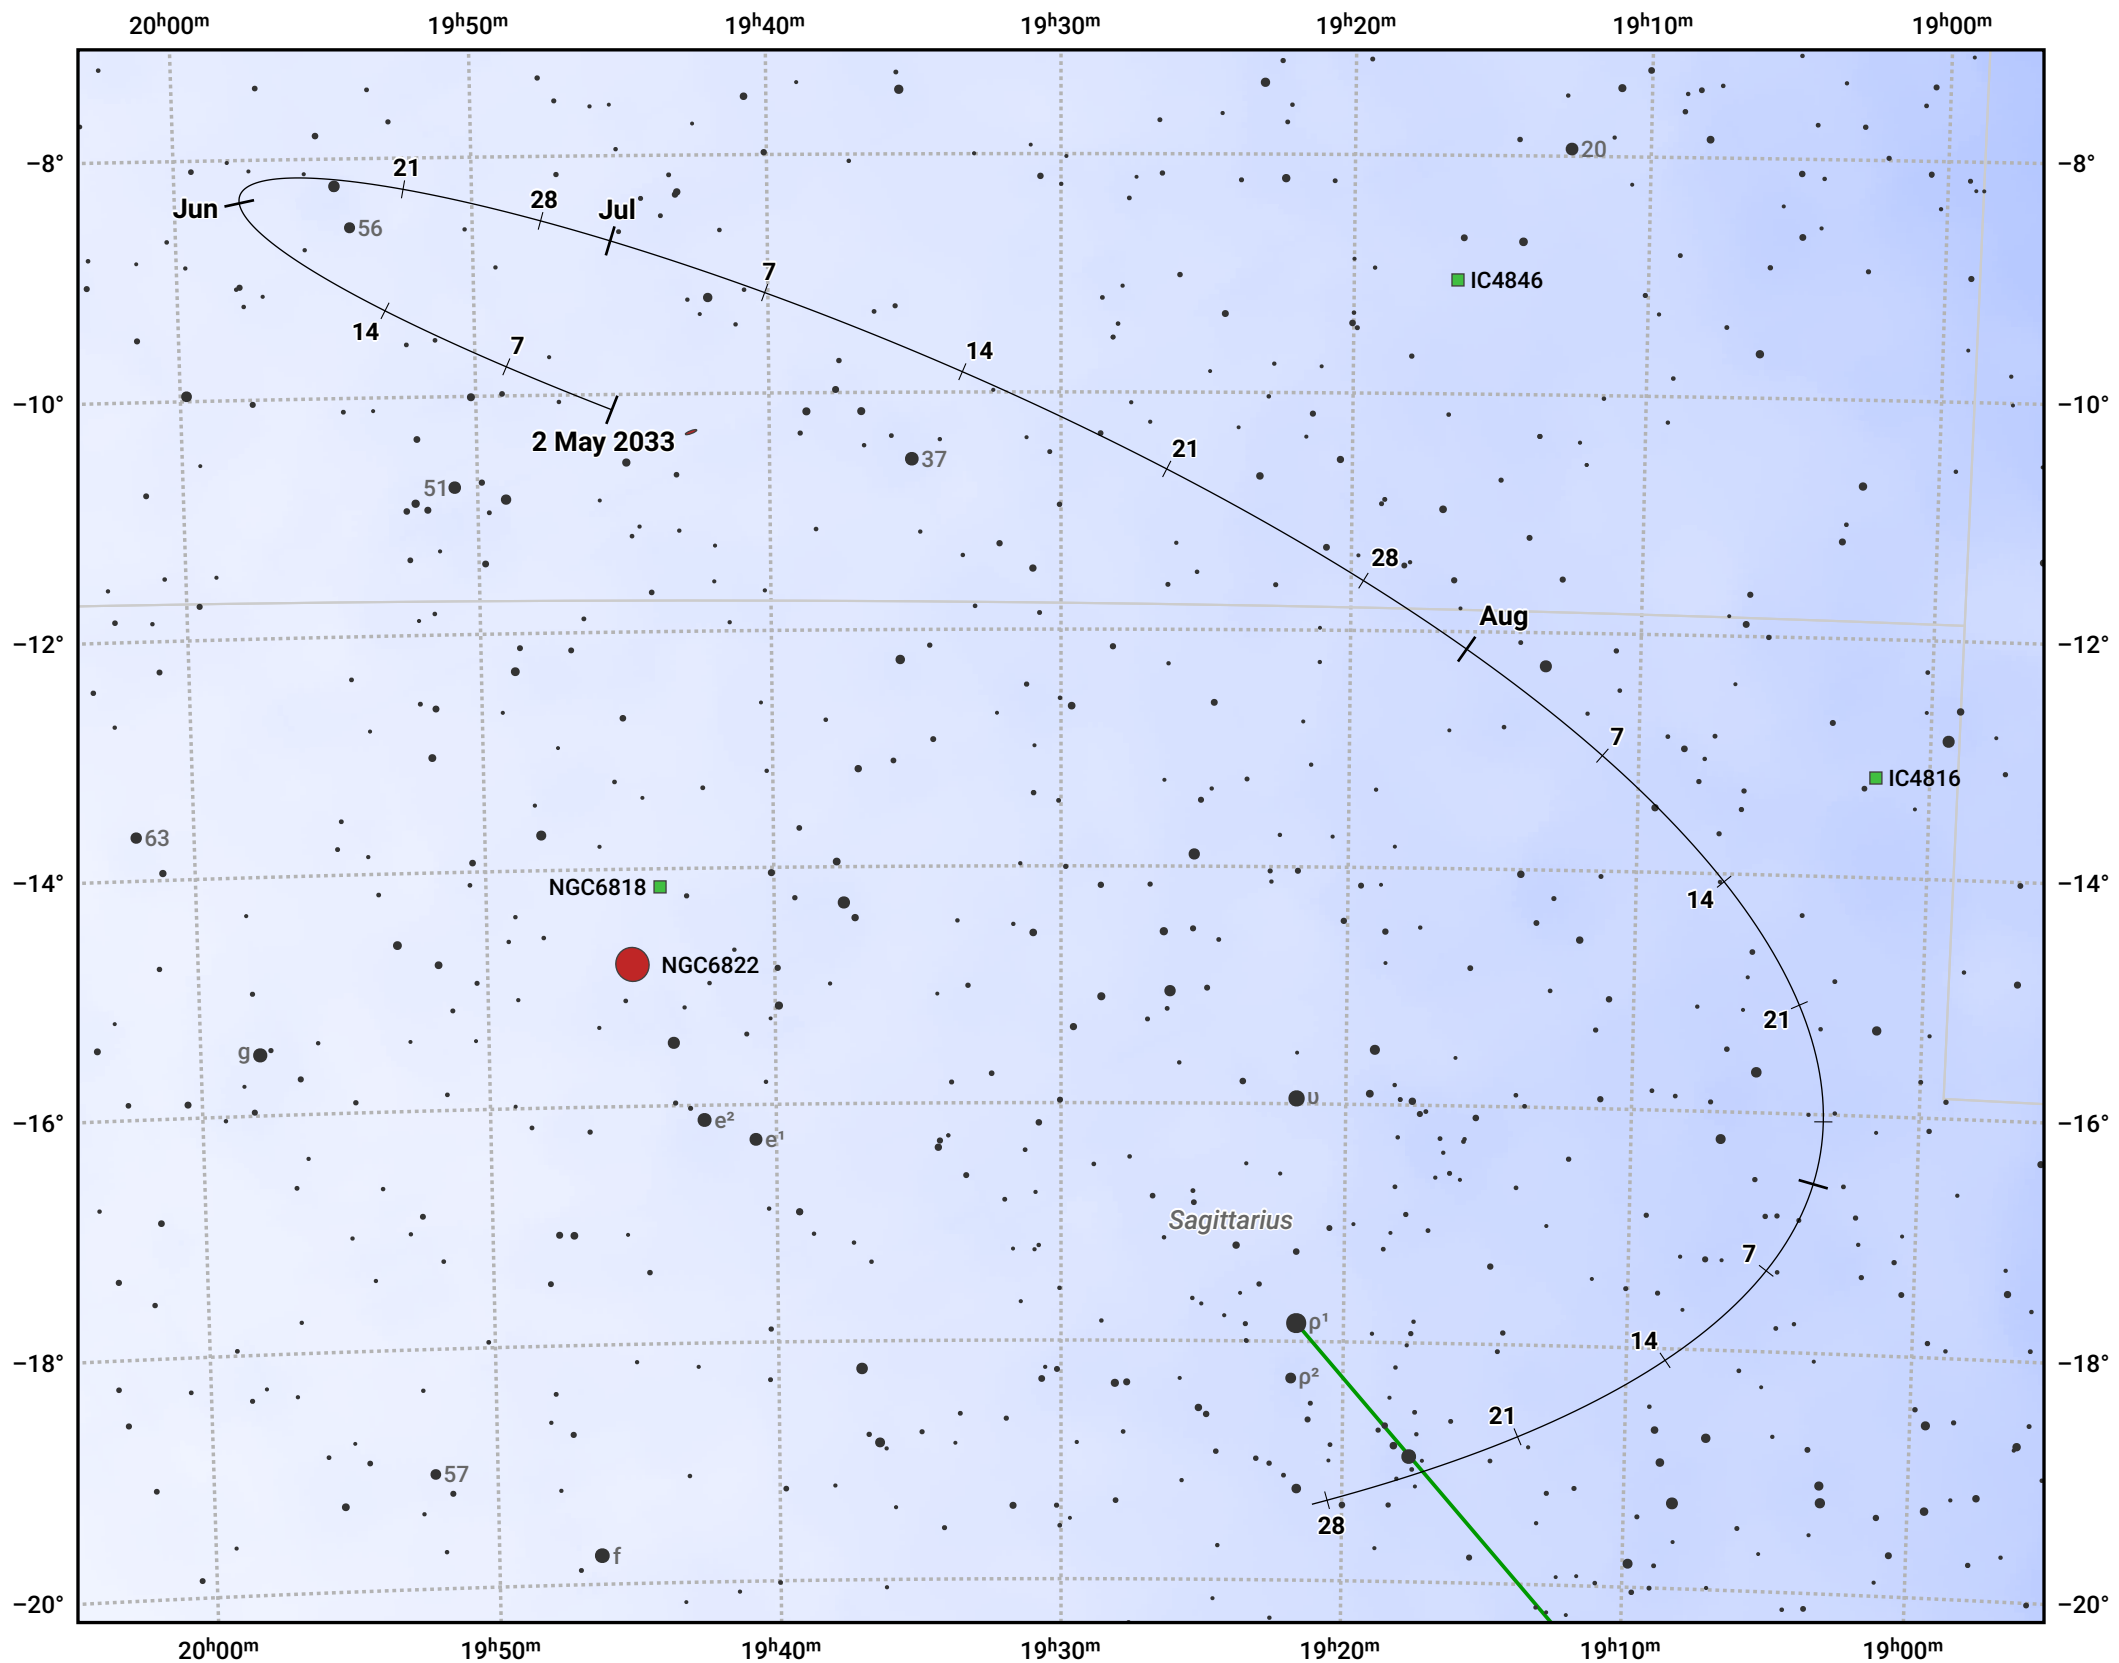

The path of Asteroid 18 Melpomene around opposition on 16 Jul 2033

© Dominic Ford 2011–2024. Date markers placed at midnight UTC. Downloaded from <https://in-the-sky.org>

Magnitude scale: · 9.0 · 8.0 · 7.0 · 6.0 · 5.0 · 4.0 · 3.0

— Ecliptic Plane

● Galaxy ■ Bright nebula ● Open cluster ⊕ Globular cluster

Date	Mag	Phase
2023 Jun 1	10.0	97%
2023 Jun 12	9.7	98%
2023 Jul 1	9.1	99%
2023 Aug 1	8.9	99%
2023 Sep 1	9.5	96%