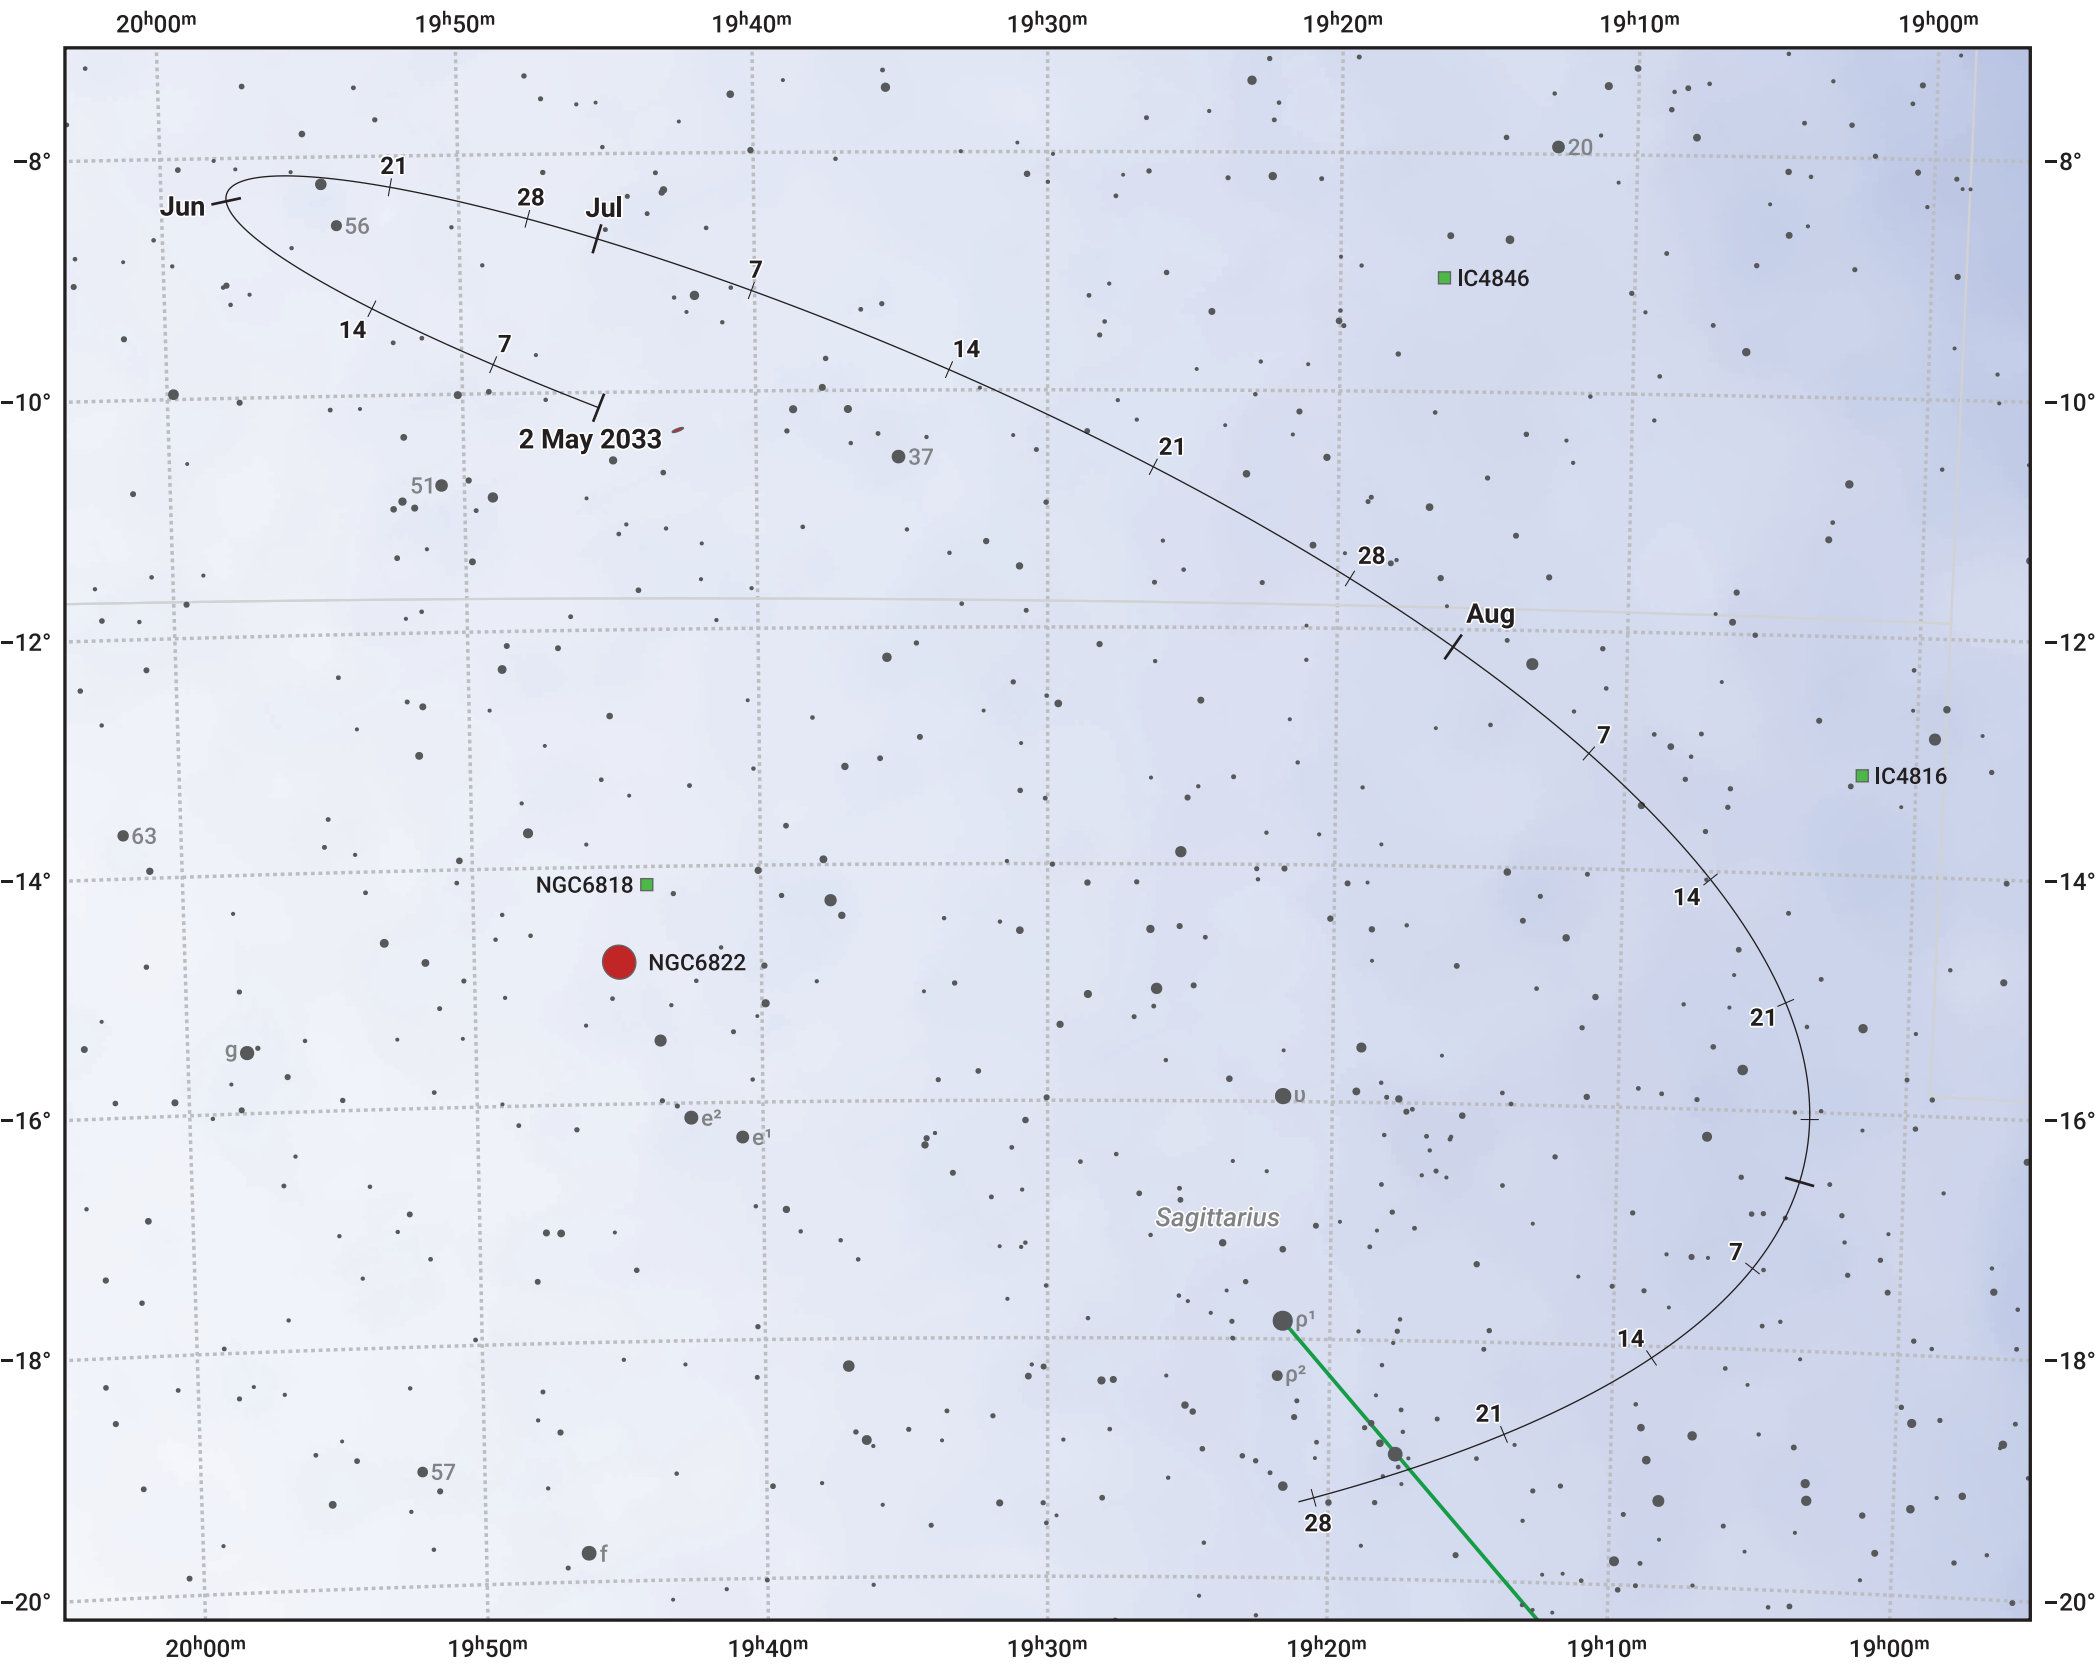

The path of Asteroid 18 Melpomene around opposition on 16 Jul 2023

© Dominic Ford 2011–2024. Date markers placed at midnight UTC. Downloaded from <https://in-the-sky.org>

Magnitude scale: ● 9.0 ● 8.0 ● 7.0 ● 6.0 ● 5.0 ● 4.0 ● 3.0

— Ecliptic Plane

● Galaxy ● Bright nebula ● Open cluster ● Globular cluster

Date	Mag	Phase
2023 Jun 1	10.0	97%
2023 Jun 12	9.7	98%
2023 Jul 1	9.1	99%
2023 Aug 1	8.9	99%
2023 Sep 1	9.5	96%