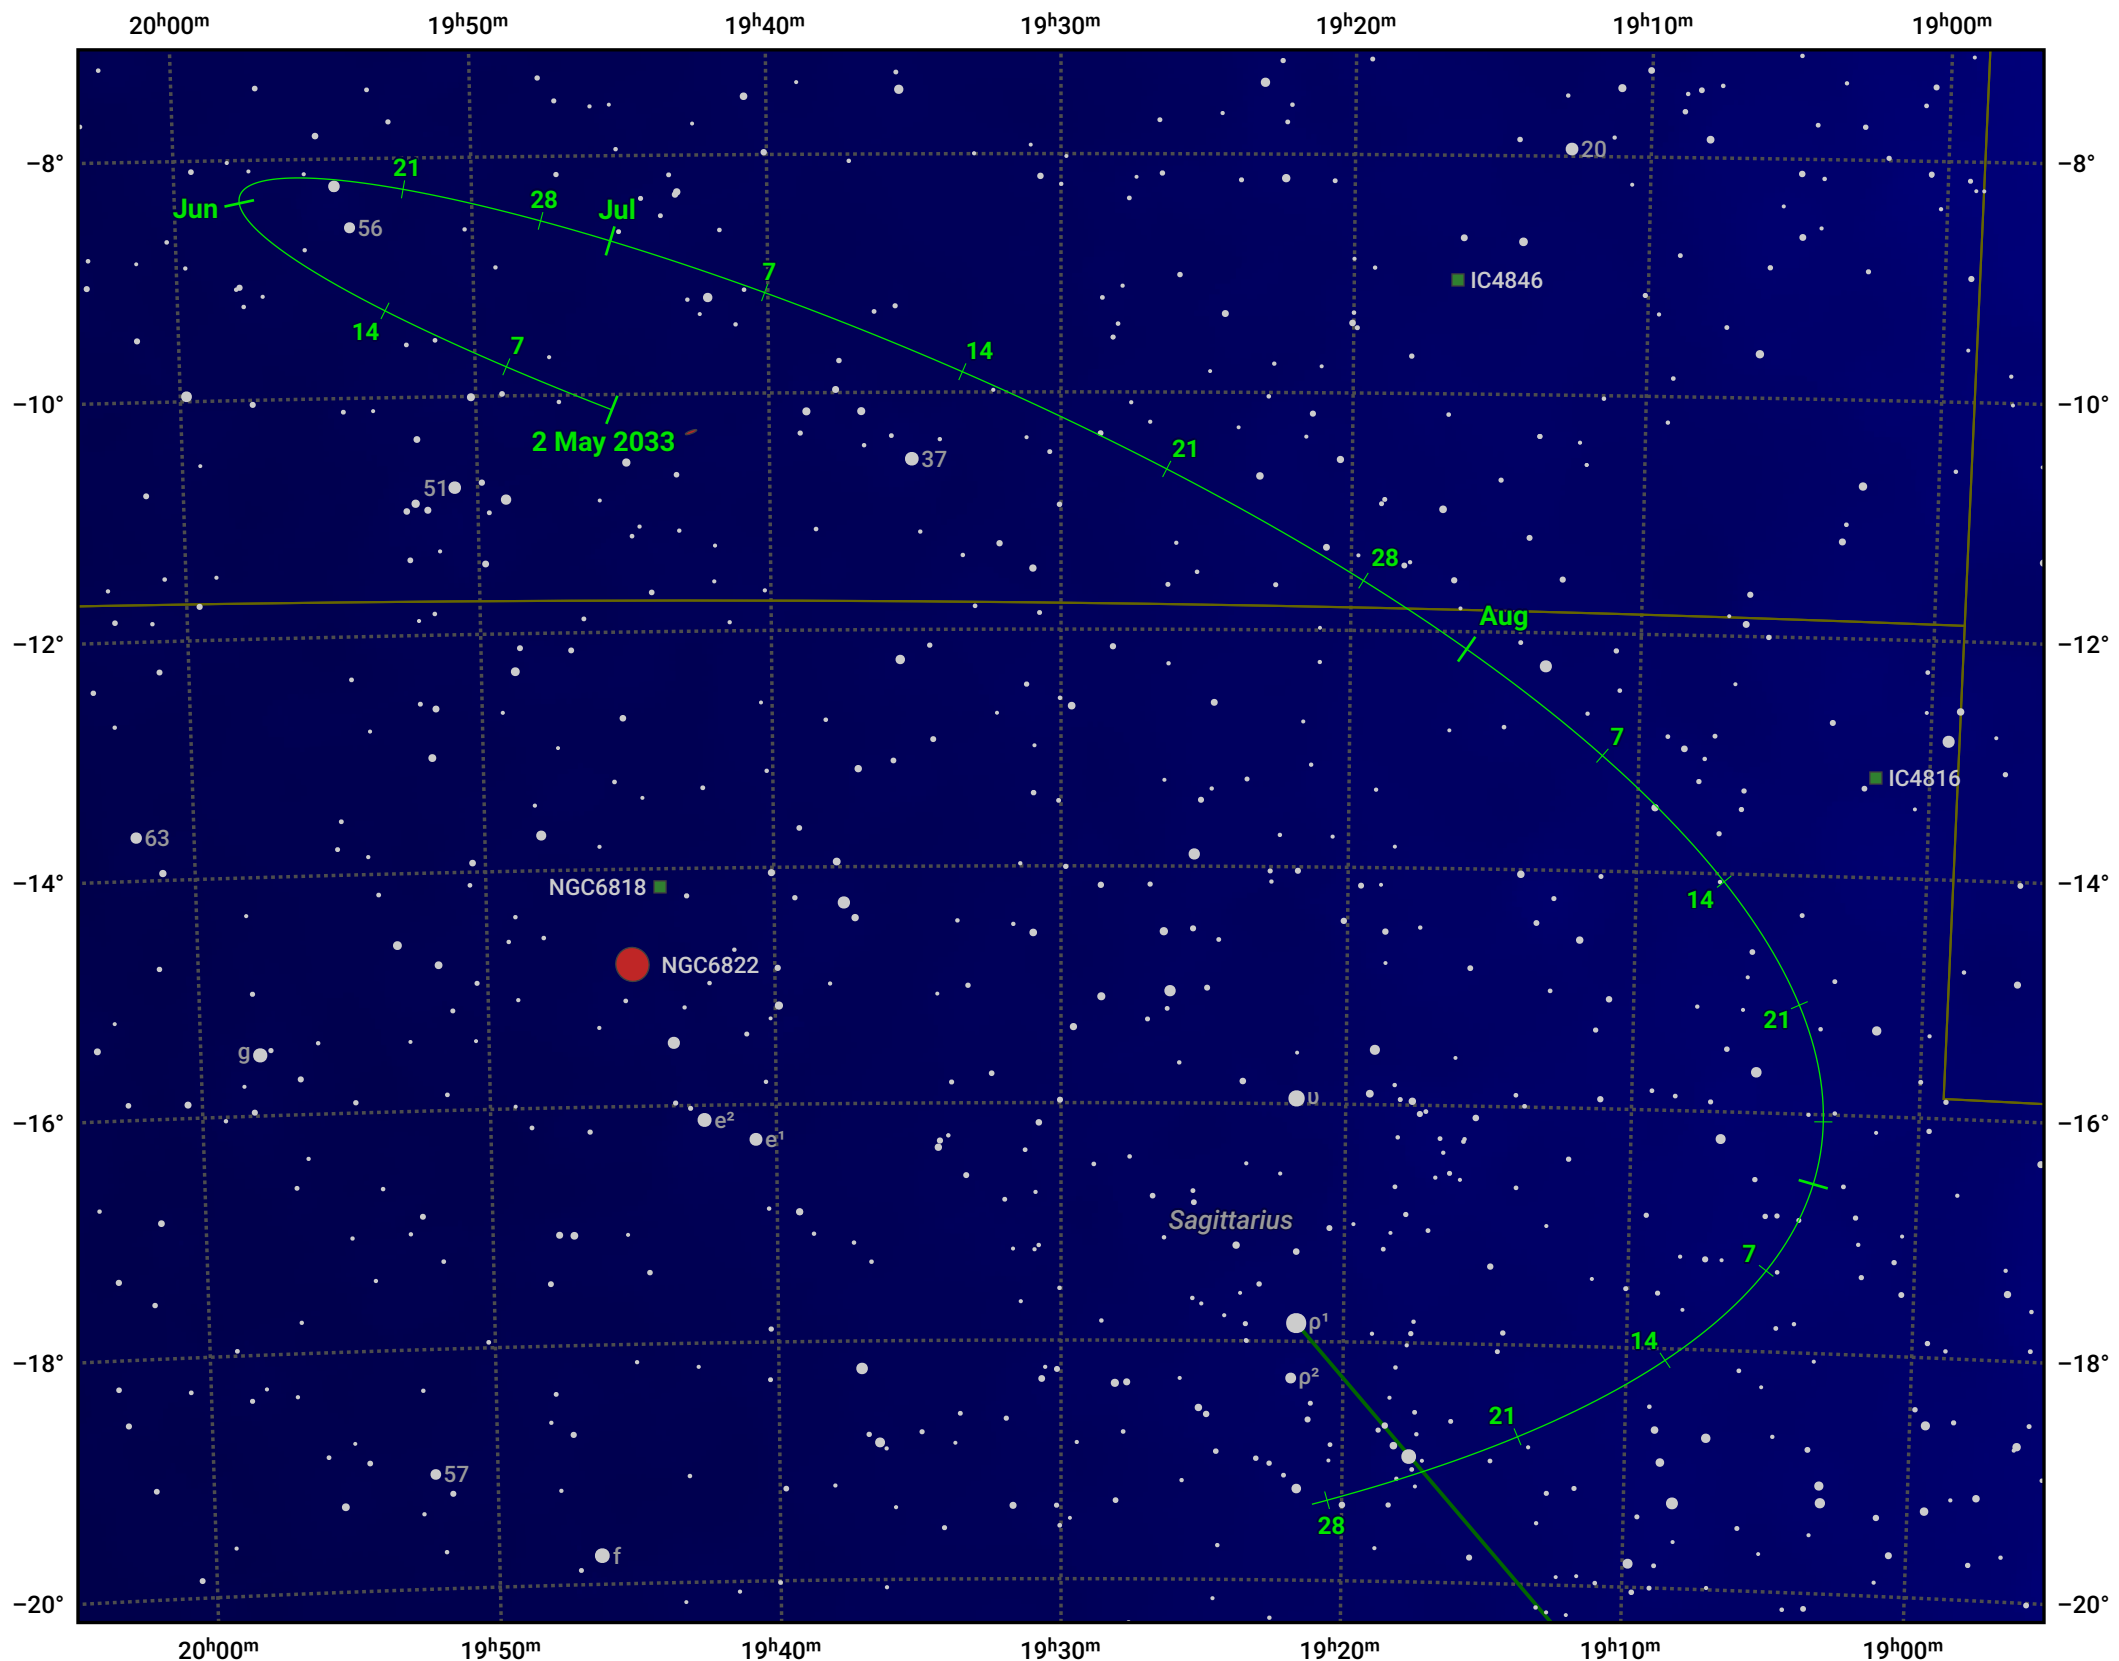

# The path of Asteroid 18 Melpomene around opposition on 16 Jul 2033

© Dominic Ford 2011–2024. Date markers placed at midnight UTC. Downloaded from <https://in-the-sky.org>

Magnitude scale: · 9.0 · 8.0 · 7.0 · 6.0 · 5.0 · 4.0 · 3.0

— Ecliptic Plane

Galaxy Bright nebula Open cluster Globular cluster

Date	Mag	Phase
2023 Jun 1	10.0	97%
2023 Jun 12	9.7	98%
2023 Jul 1	9.1	99%
2023 Aug 1	8.9	99%
2023 Sep 1	9.5	96%