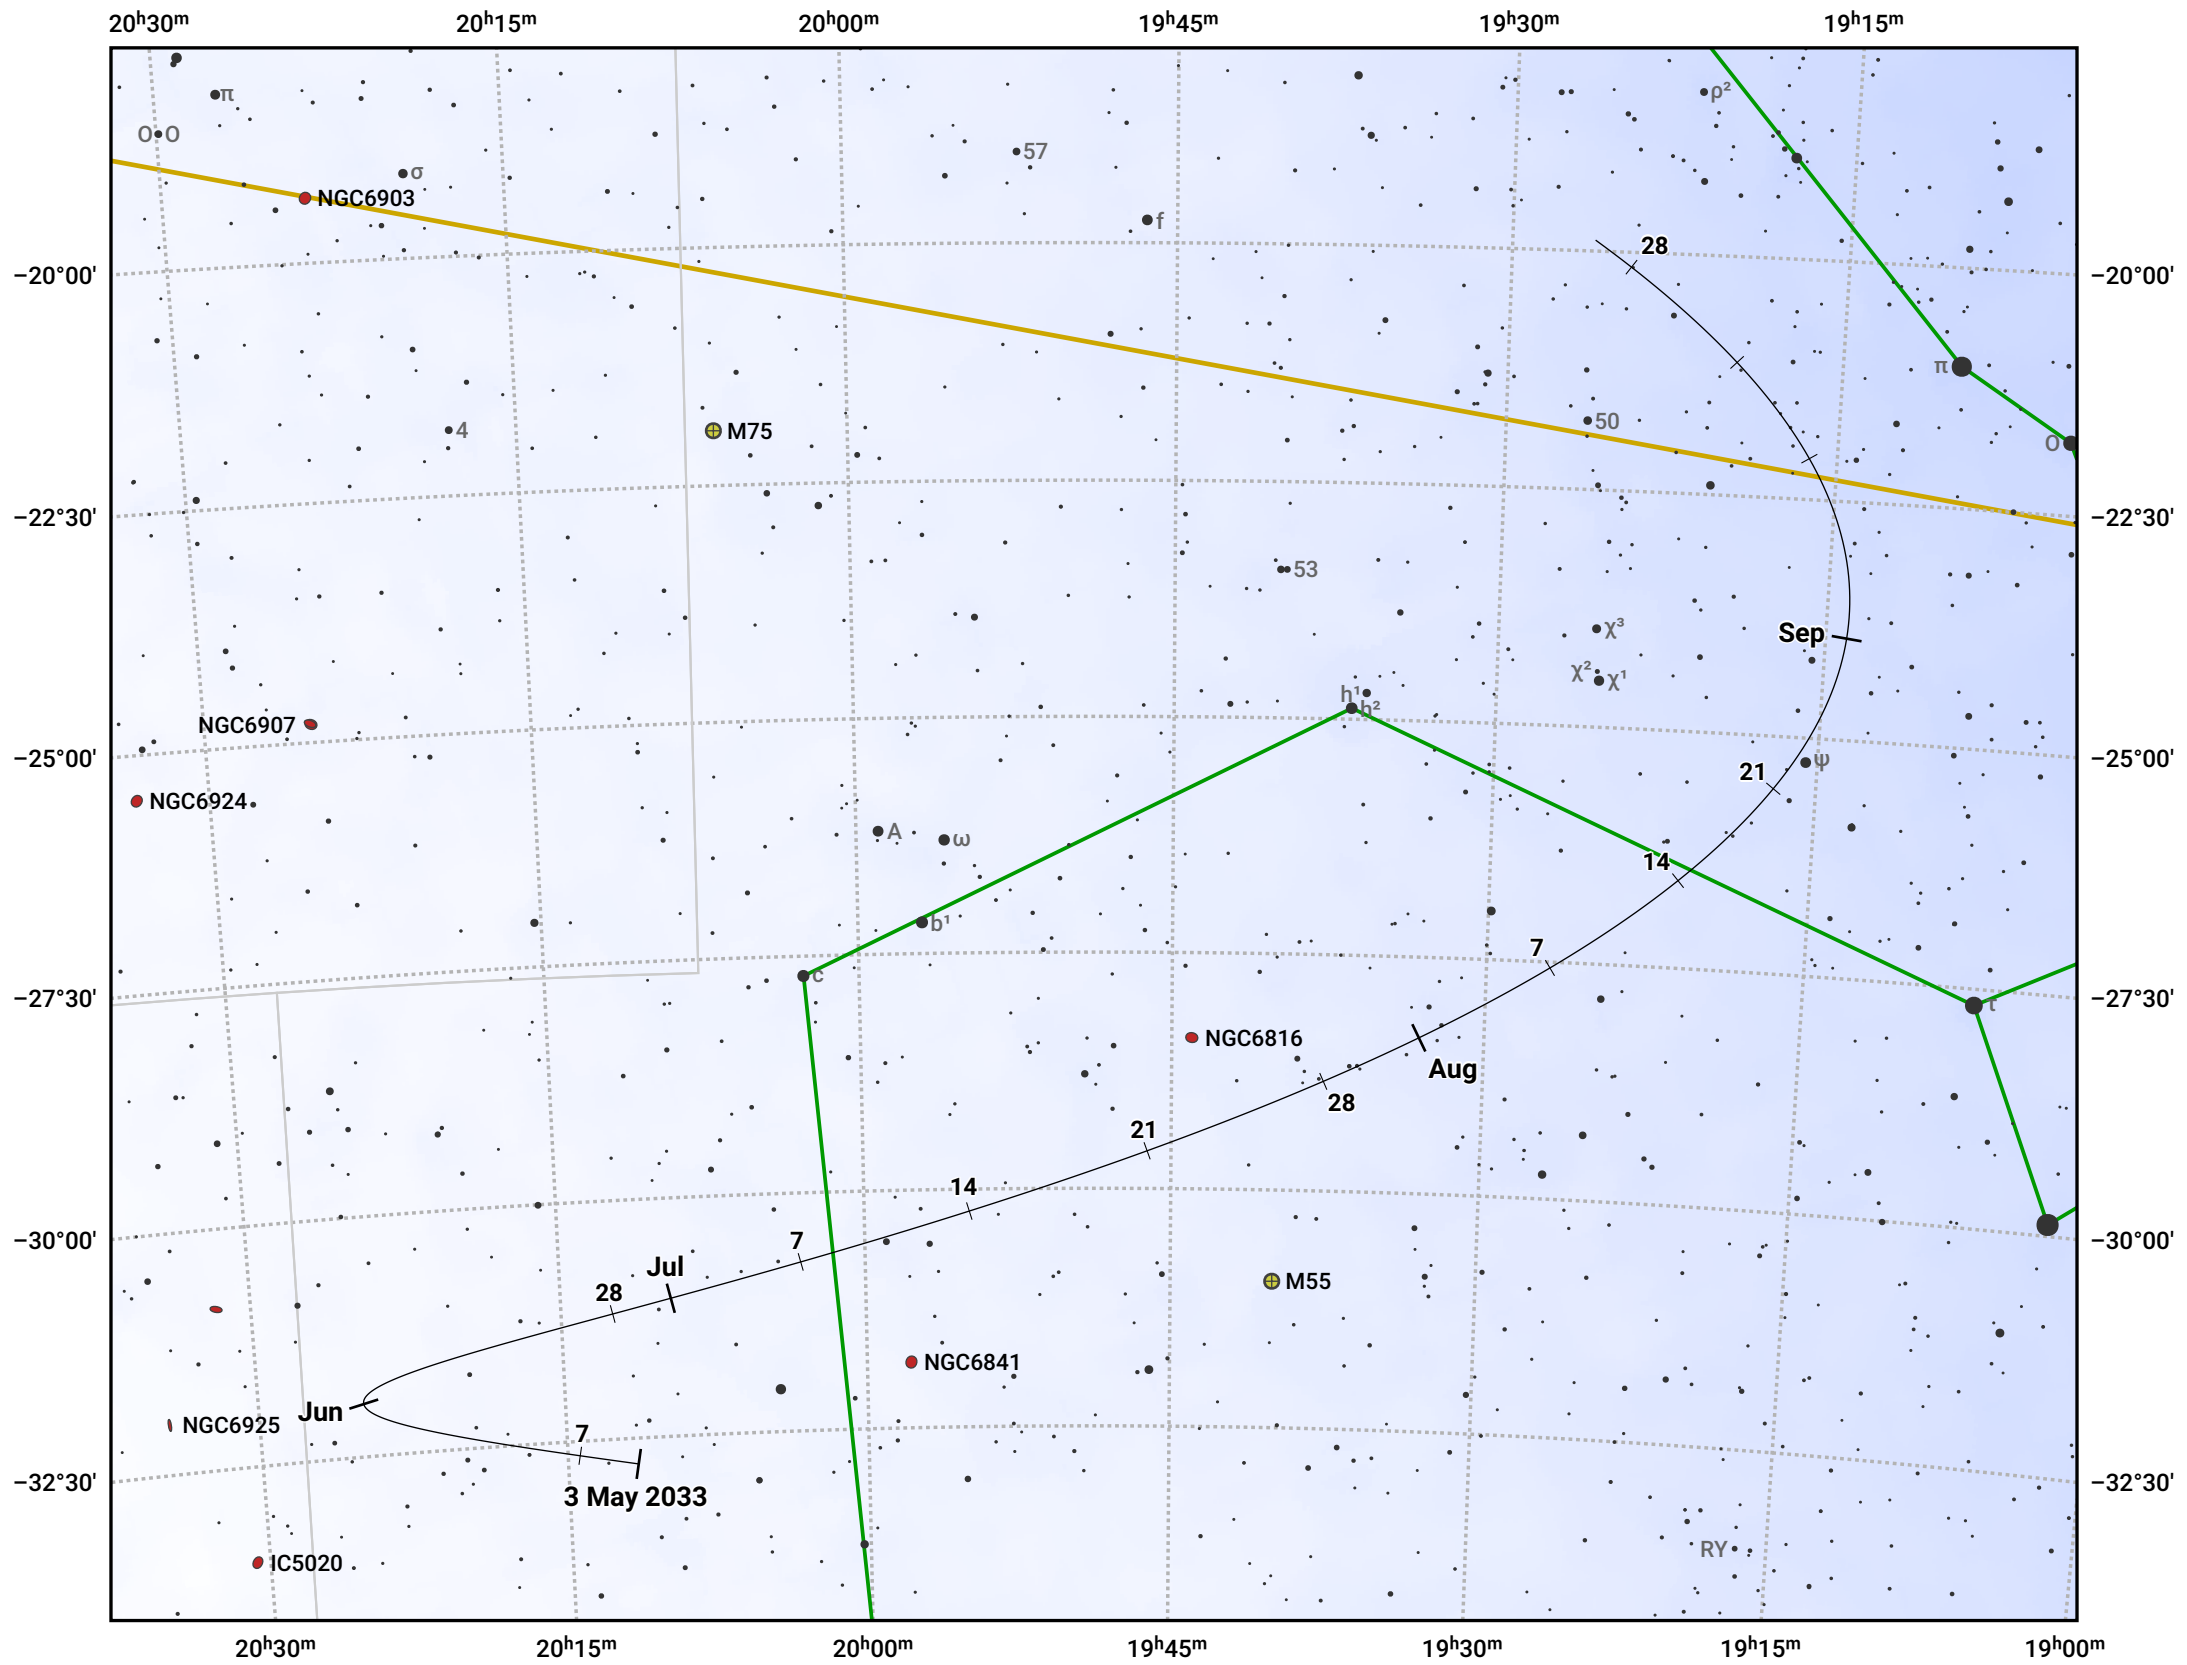

The path of Asteroid 89 Julia around opposition on 17 Jul 2033

© Dominic Ford 2011–2024. Date markers placed at midnight UTC. Downloaded from <https://in-the-sky.org>

Magnitude scale: 9.0 8.0 7.0 6.0 5.0 4.0 3.0 2.0

— Ecliptic Plane

Galaxy Bright nebula Open cluster Globular cluster

Date	Mag	Phase
2023 Jun 1	10.2	97%
2023 Jun 16	9.8	98%
2023 Jul 1	9.4	99%
2023 Aug 1	9.2	99%
2023 Sep 1	9.9	97%