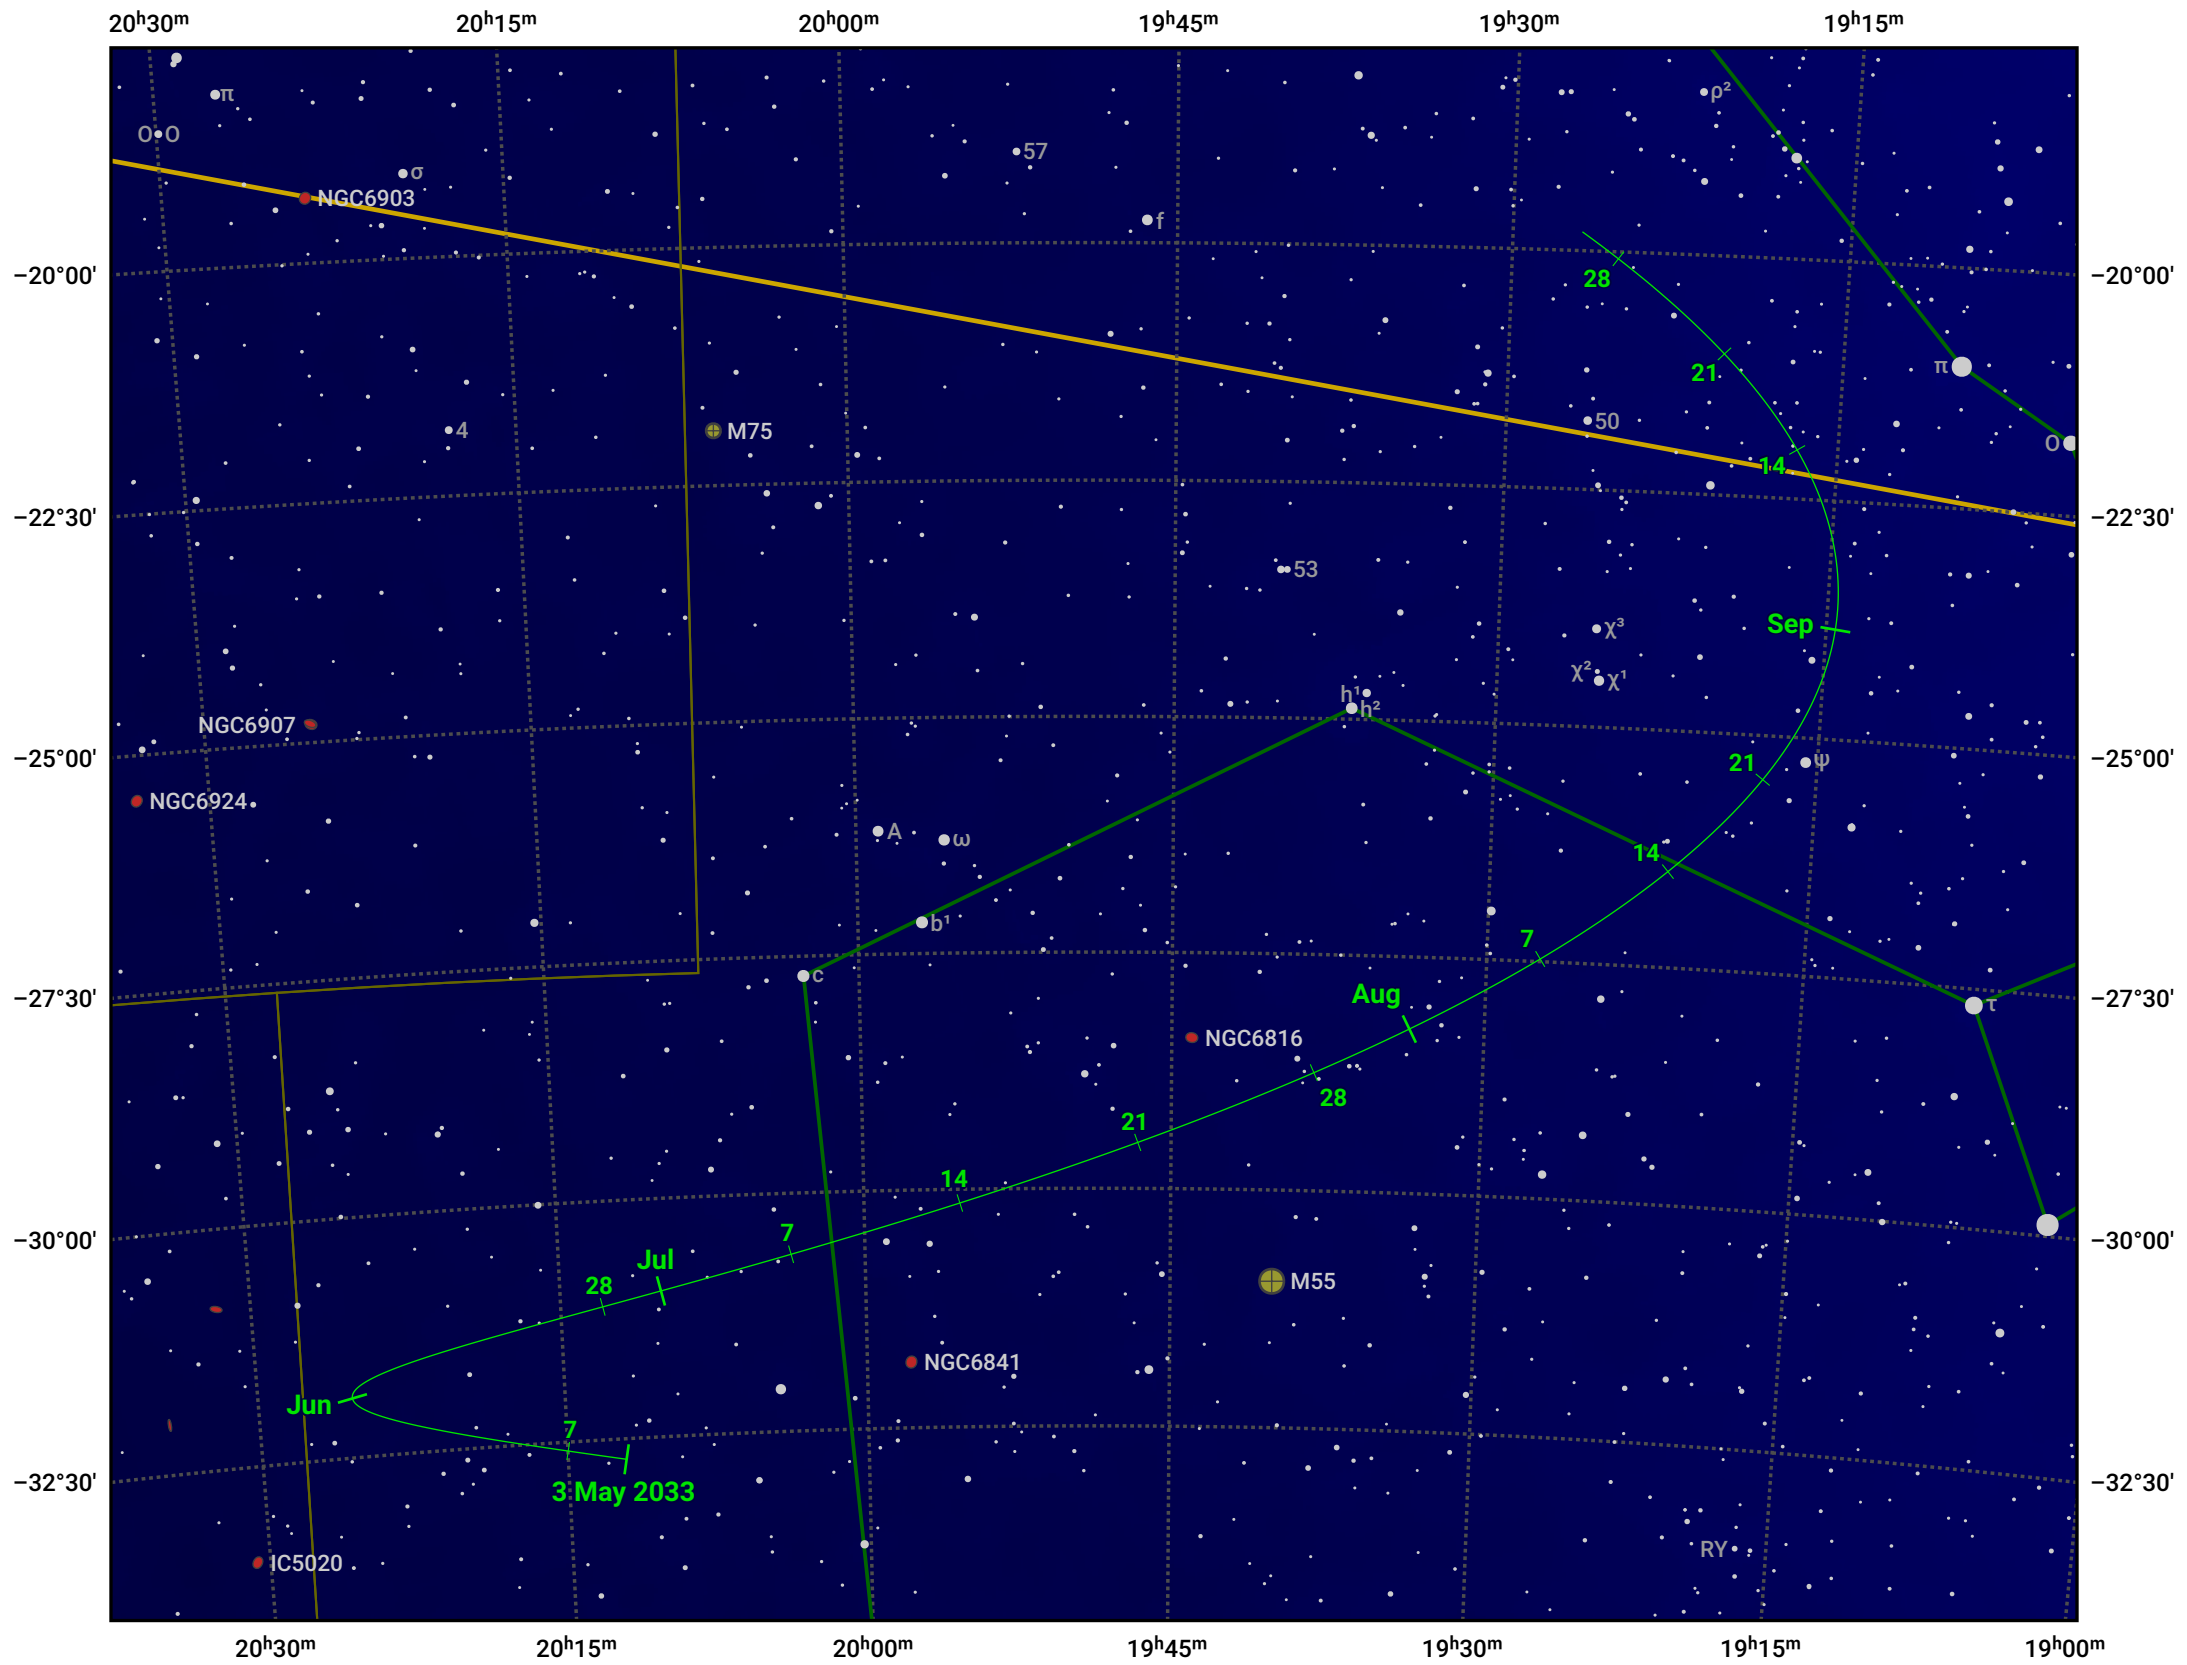

The path of Asteroid 89 Julia around opposition on 17 Jul 2033

© Dominic Ford 2011–2024. Date markers placed at midnight UTC. Downloaded from <https://in-the-sky.org>

Magnitude scale: ● 9.0 ● 8.0 ● 7.0 ● 6.0 ● 5.0 ● 4.0 ● 3.0 ● 2.0

— Ecliptic Plane

- Galaxy
- Bright nebula
- Open cluster
- Globular cluster

Date	Mag	Phase
2023 Jun 1	10.2	97%
2023 Jun 16	9.8	98%
2023 Jul 1	9.4	99%
2023 Aug 1	9.2	99%
2023 Sep 1	9.9	97%