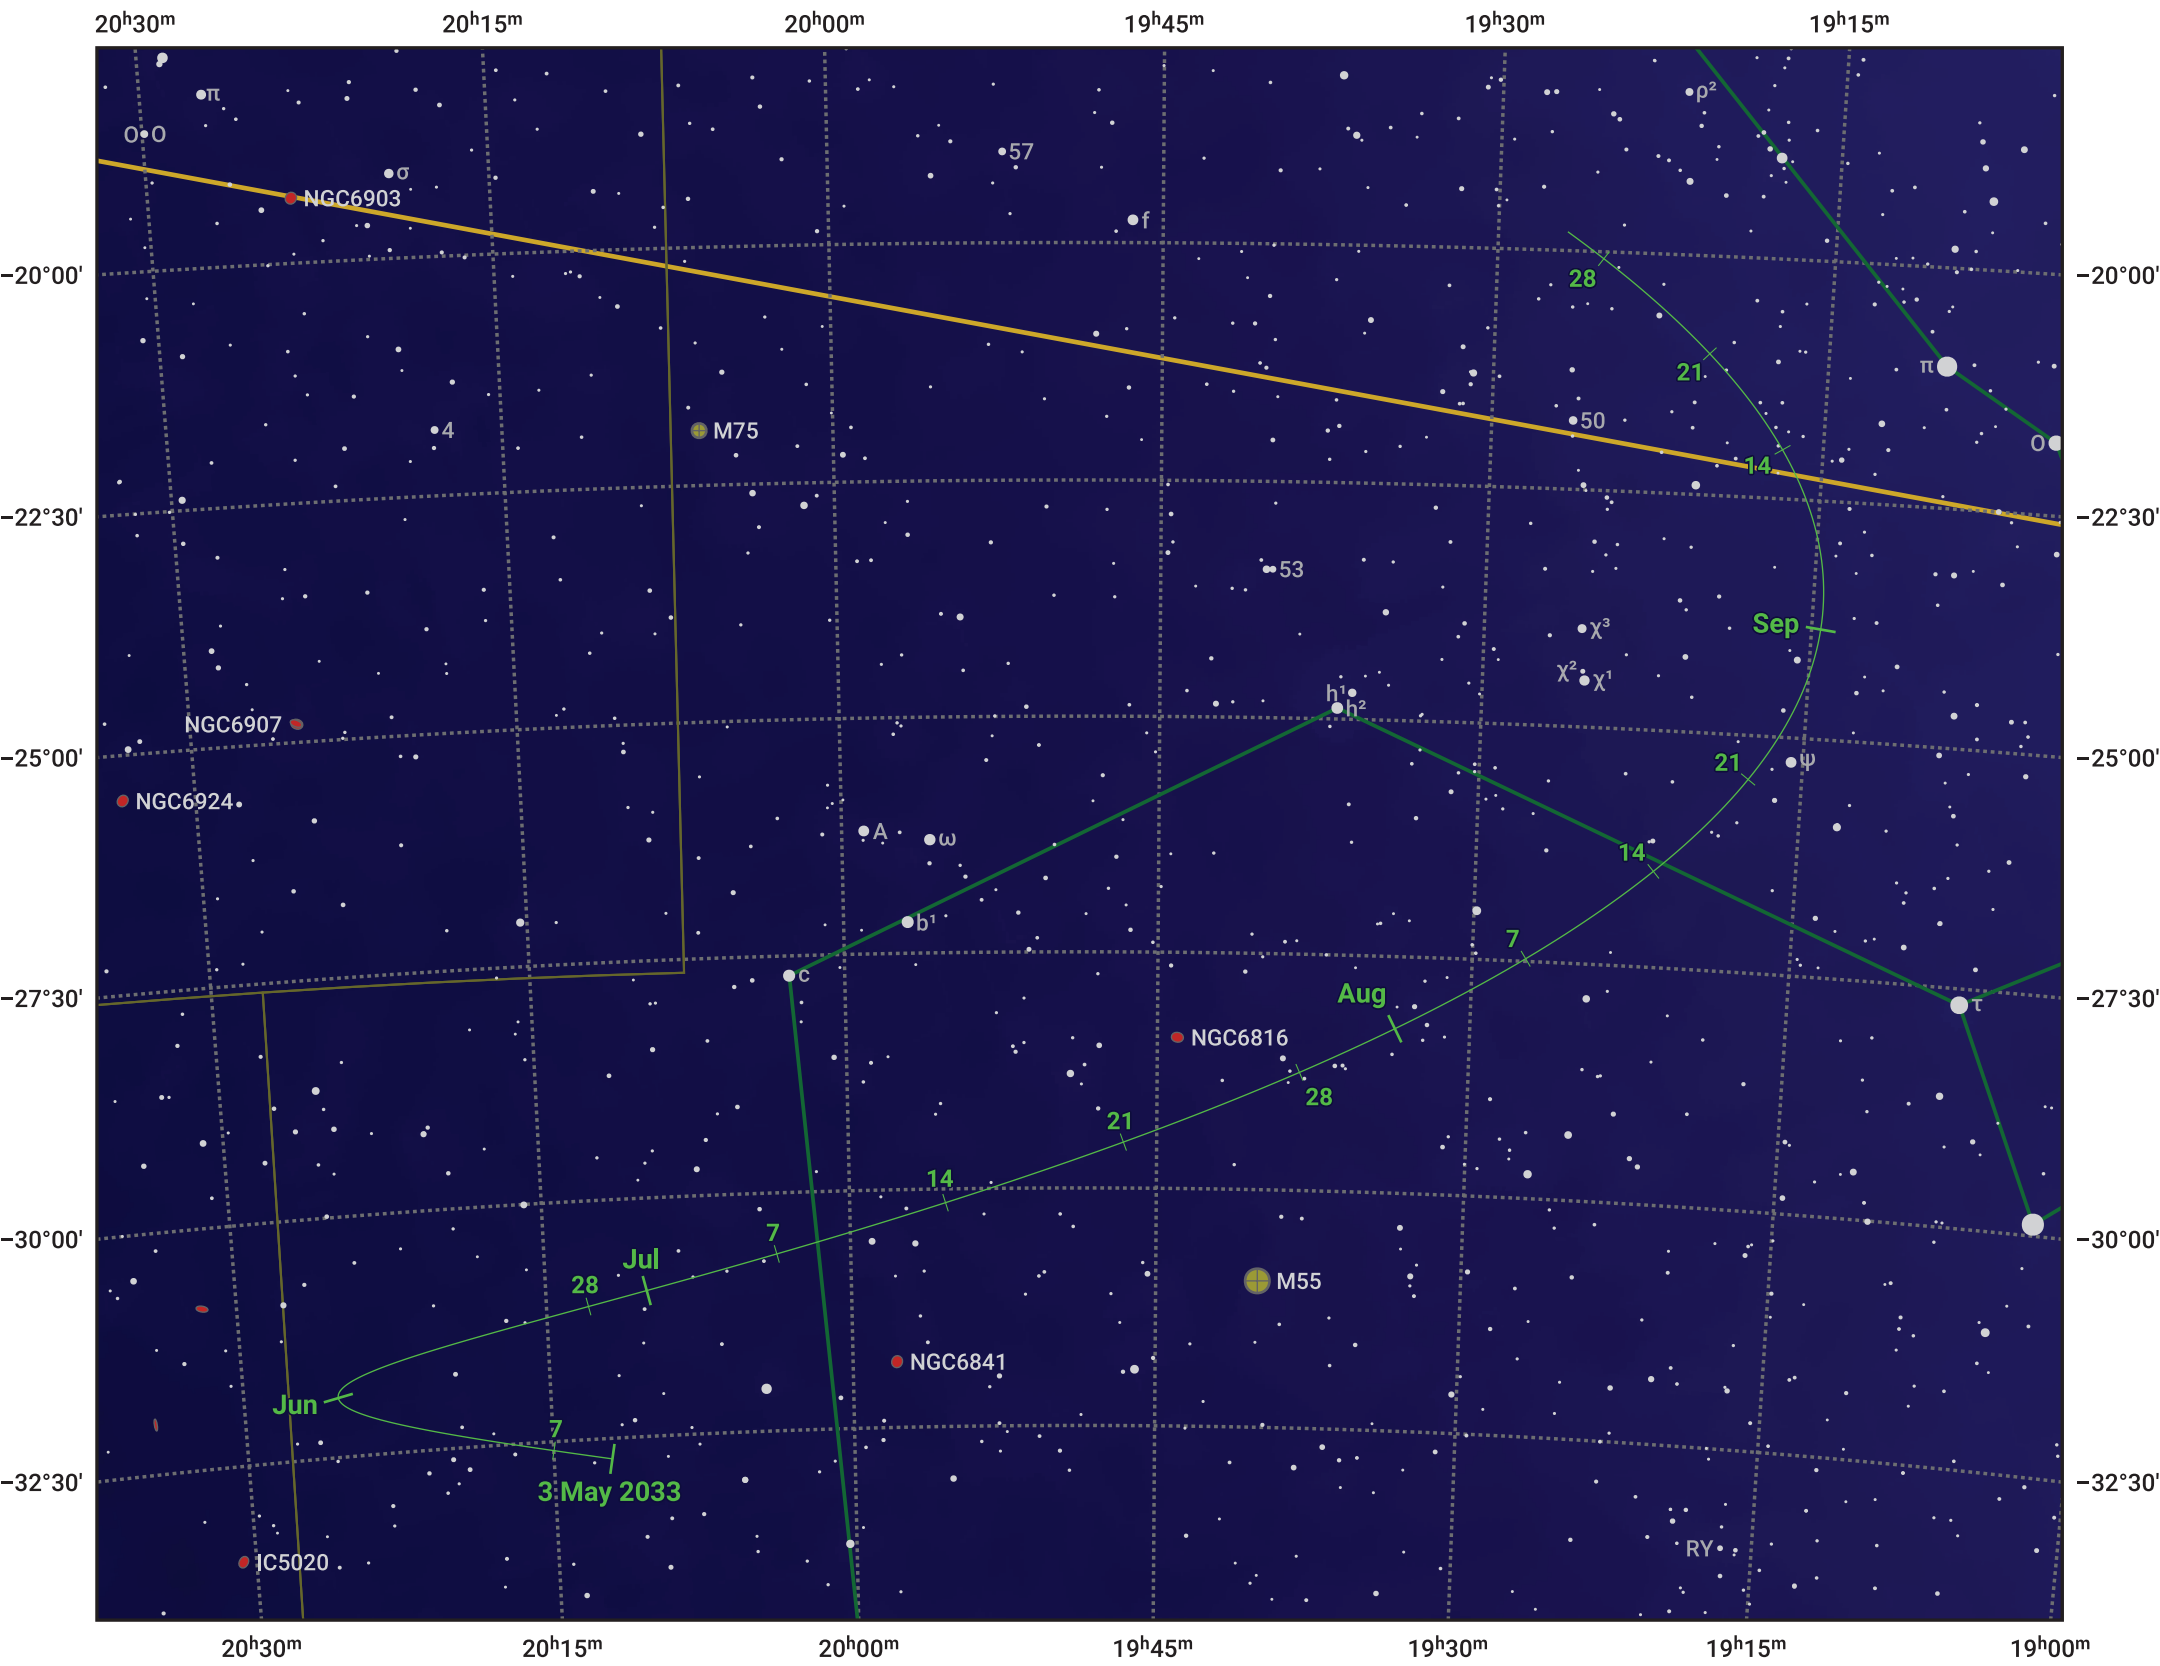

# The path of Asteroid 89 Julia around opposition on 17 Jul 2033

© Dominic Ford 2011–2024. Date markers placed at midnight UTC. Downloaded from <https://in-the-sky.org>

Magnitude scale: 9.0 8.0 7.0 6.0 5.0 4.0 3.0 2.0

— Ecliptic Plane

- Galaxy
- Bright nebula
- Open cluster
- Globular cluster

Date	Mag	Phase
2033 Jun 1	10.2	97%
2033 Jun 16	9.8	98%
2033 Jul 1	9.4	99%
2033 Aug 1	9.2	99%
2033 Sep 1	9.9	97%