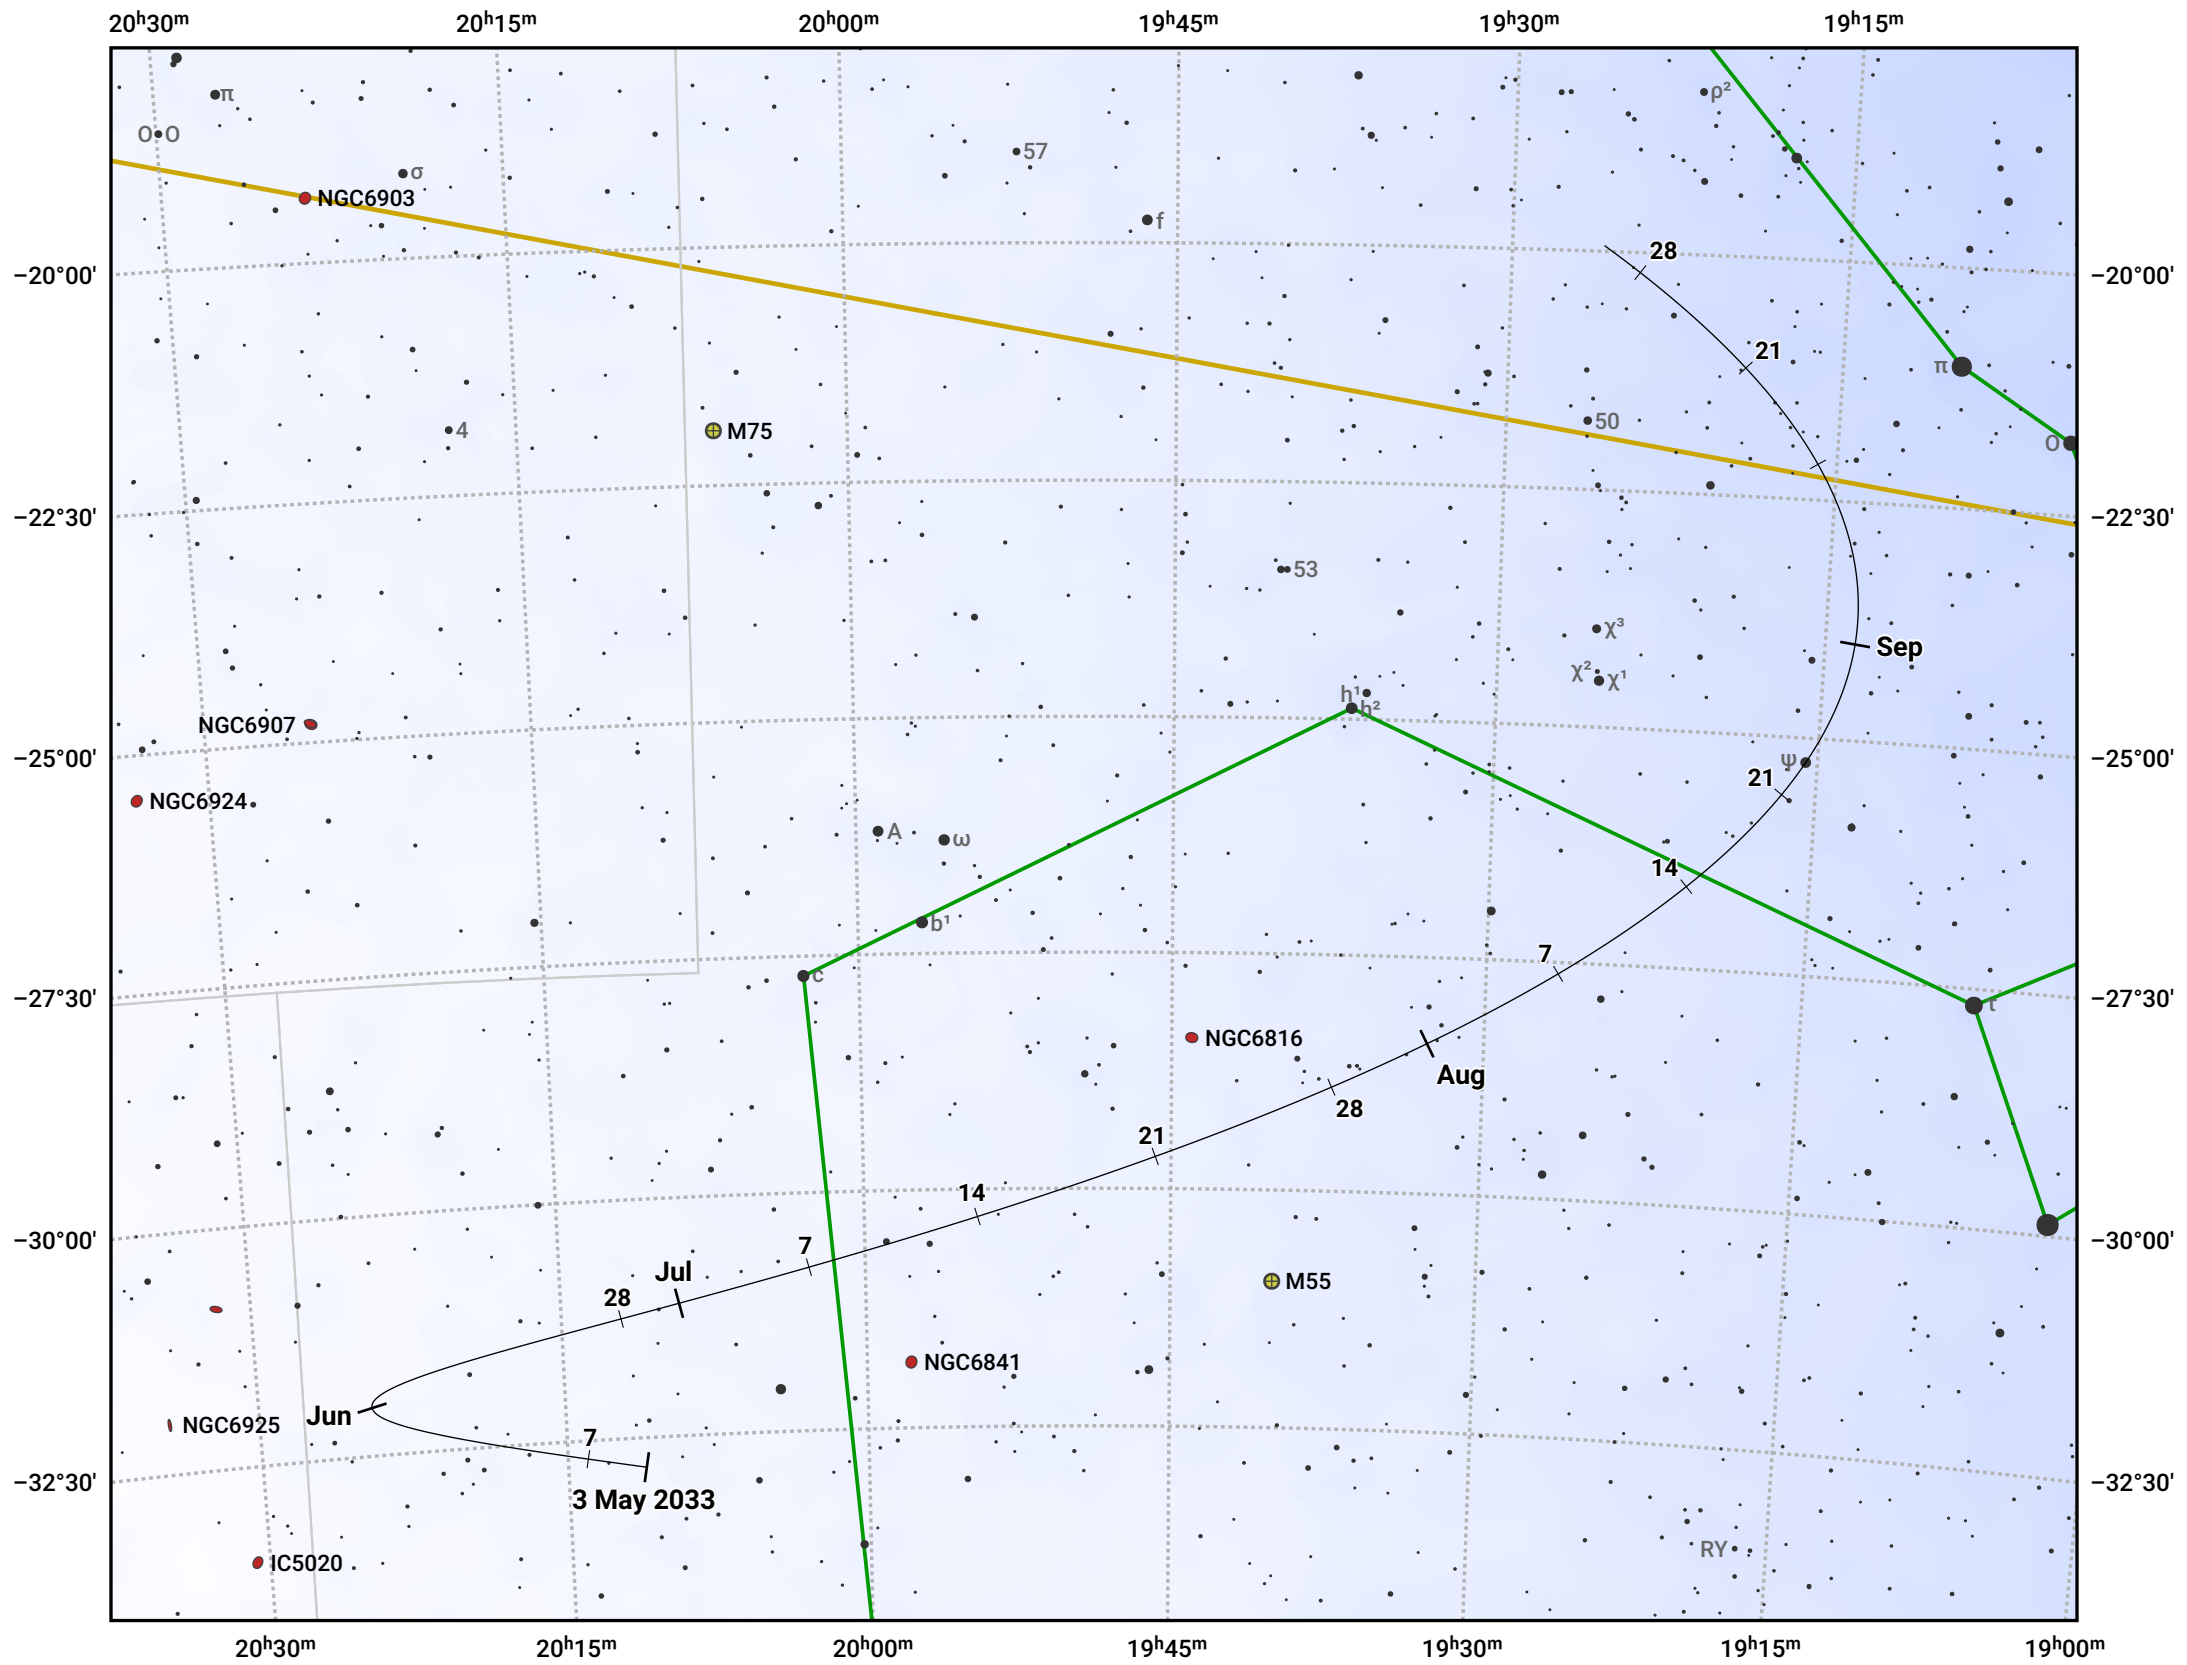

The path of Asteroid 89 Julia around opposition on 17 Jul 2033

© Dominic Ford 2011–2024. Date markers placed at midnight UTC. Downloaded from <https://in-the-sky.org>

Magnitude scale: 9.0 8.0 7.0 6.0 5.0 4.0 3.0 2.0

— Ecliptic Plane

Galaxy Bright nebula Open cluster Globular cluster

Date	Mag	Phase
2023 Jun 1	10.2	97%
2023 Jun 16	9.8	98%
2023 Jul 1	9.4	99%
2023 Aug 1	9.2	99%
2023 Sep 1	9.9	97%