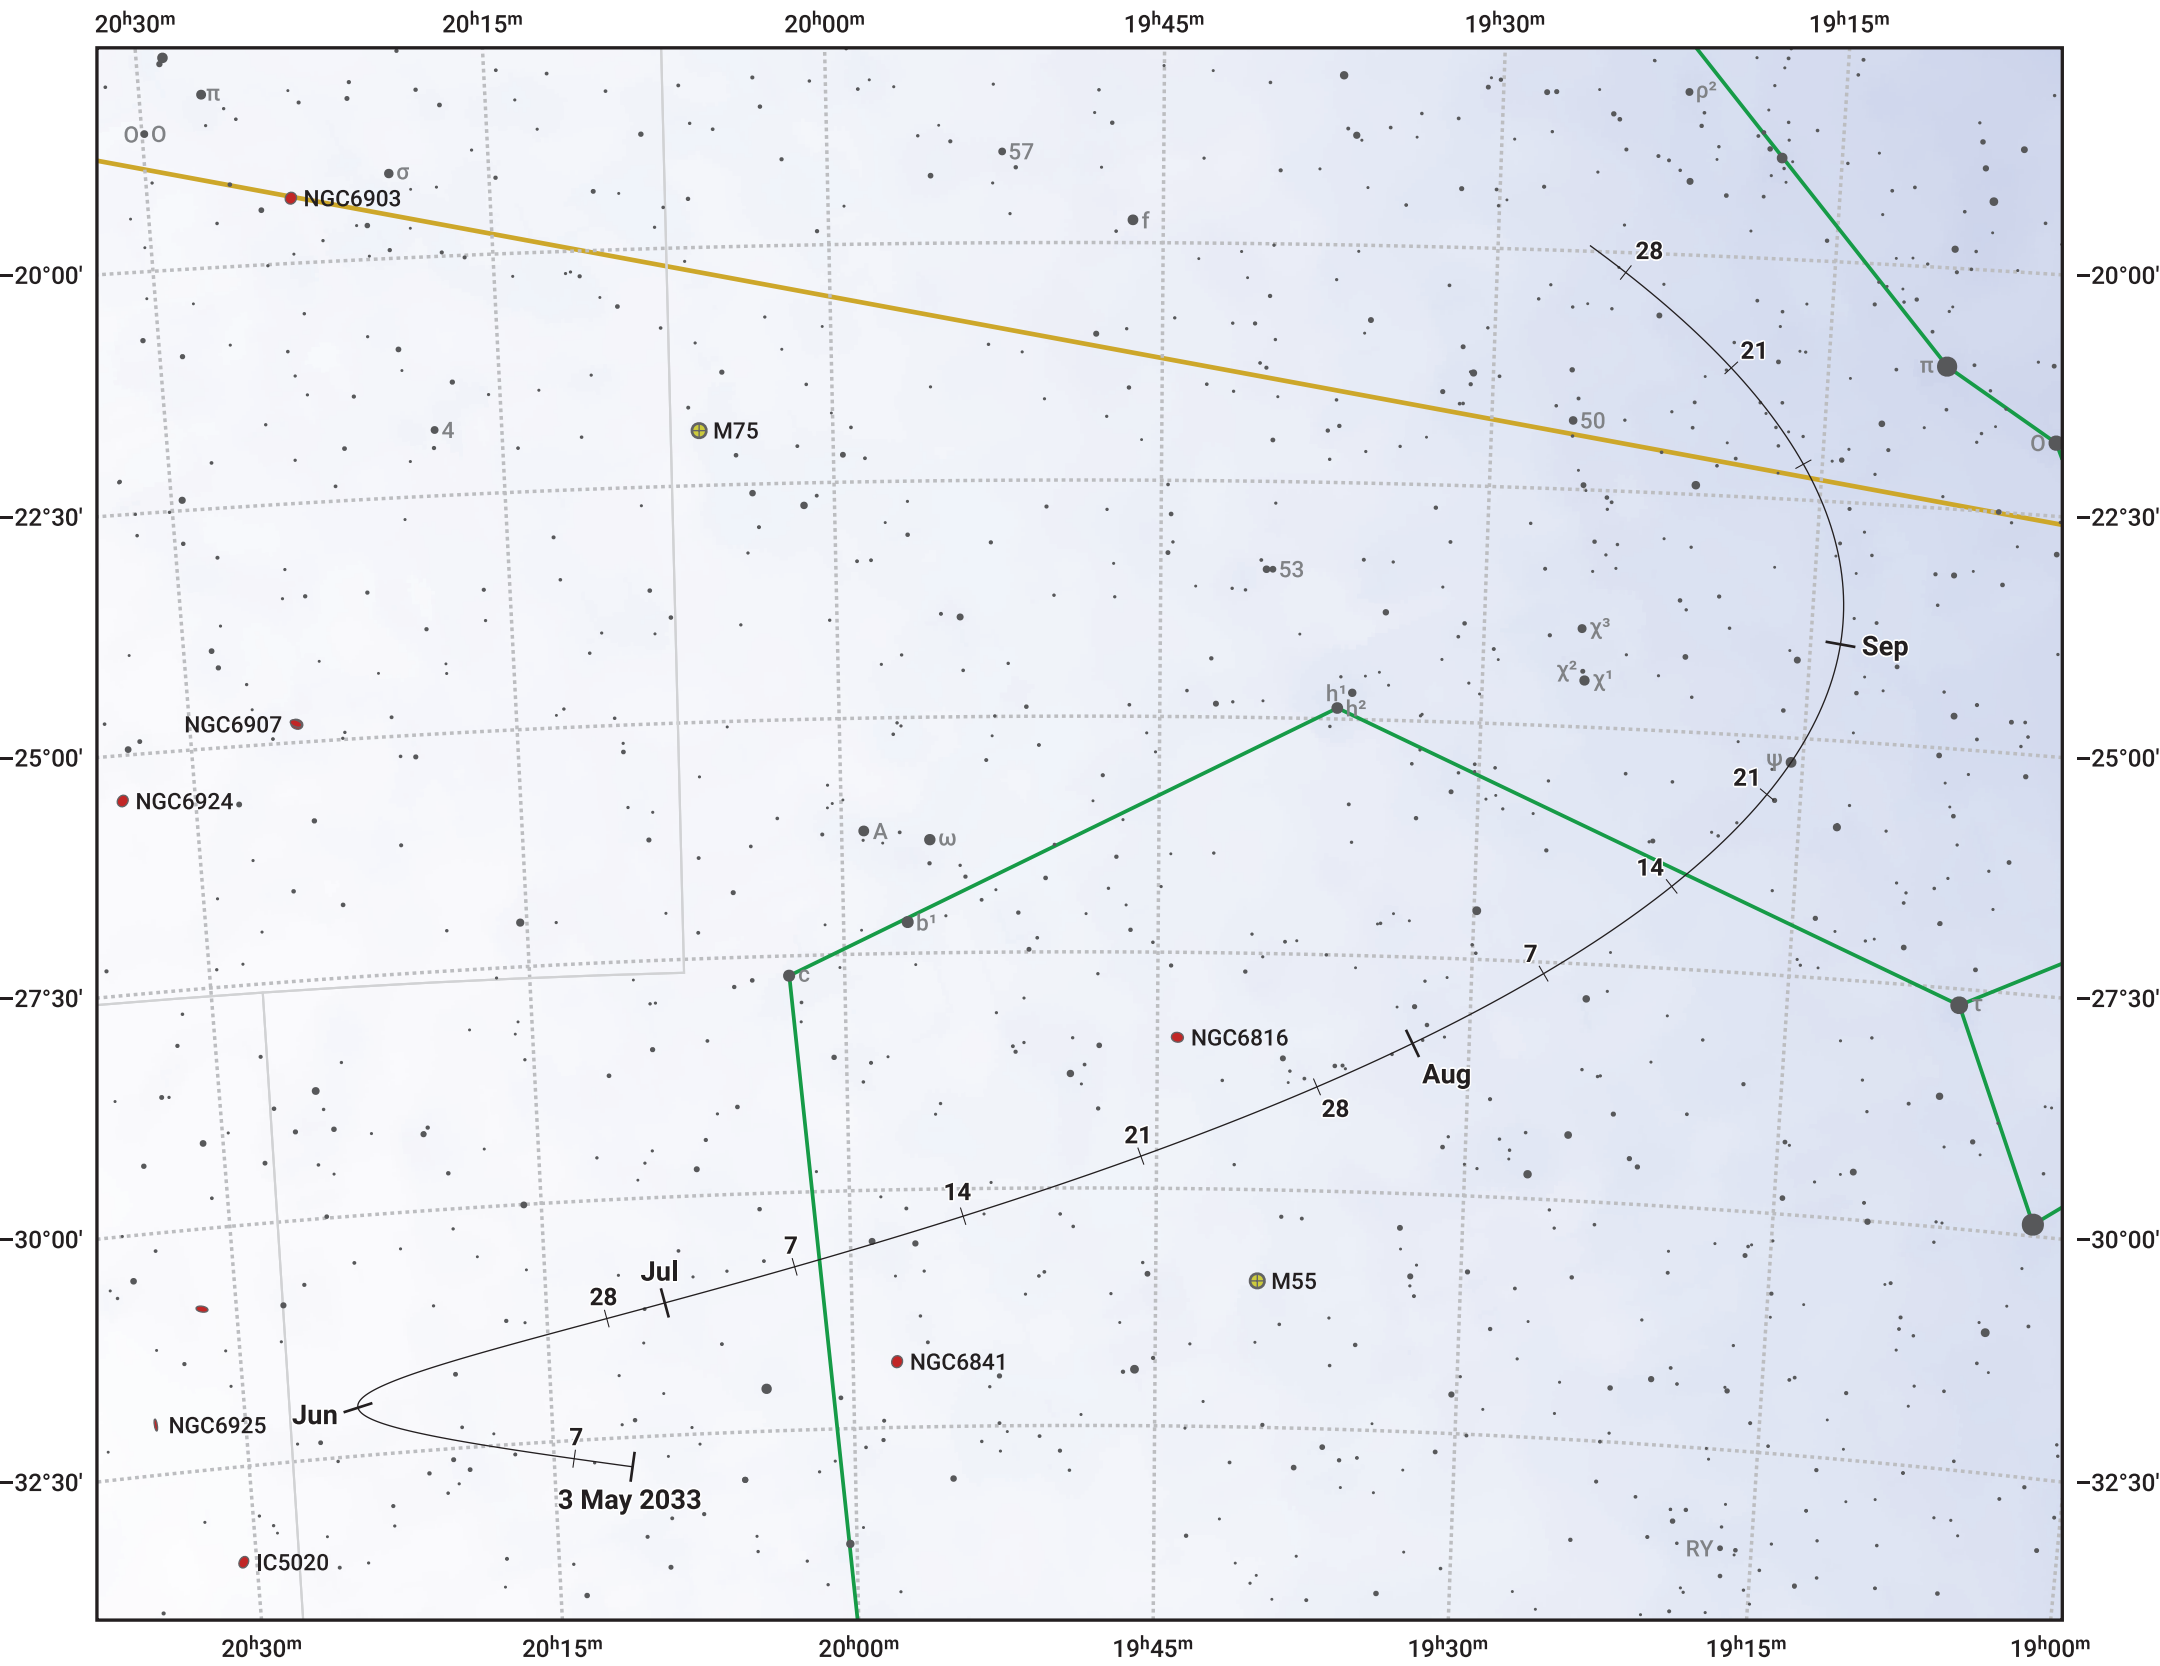

The path of Asteroid 89 Julia around opposition on 17 Jul 2033

© Dominic Ford 2011–2024. Date markers placed at midnight UTC. Downloaded from <https://in-the-sky.org>

Magnitude scale: 9.0 8.0 7.0 6.0 5.0 4.0 3.0 2.0

— Ecliptic Plane

Galaxy Bright nebula Open cluster Globular cluster

Date	Mag	Phase
2033 Jun 1	10.2	97%
2033 Jun 16	9.8	98%
2033 Jul 1	9.4	99%
2033 Aug 1	9.2	99%
2033 Sep 1	9.9	97%