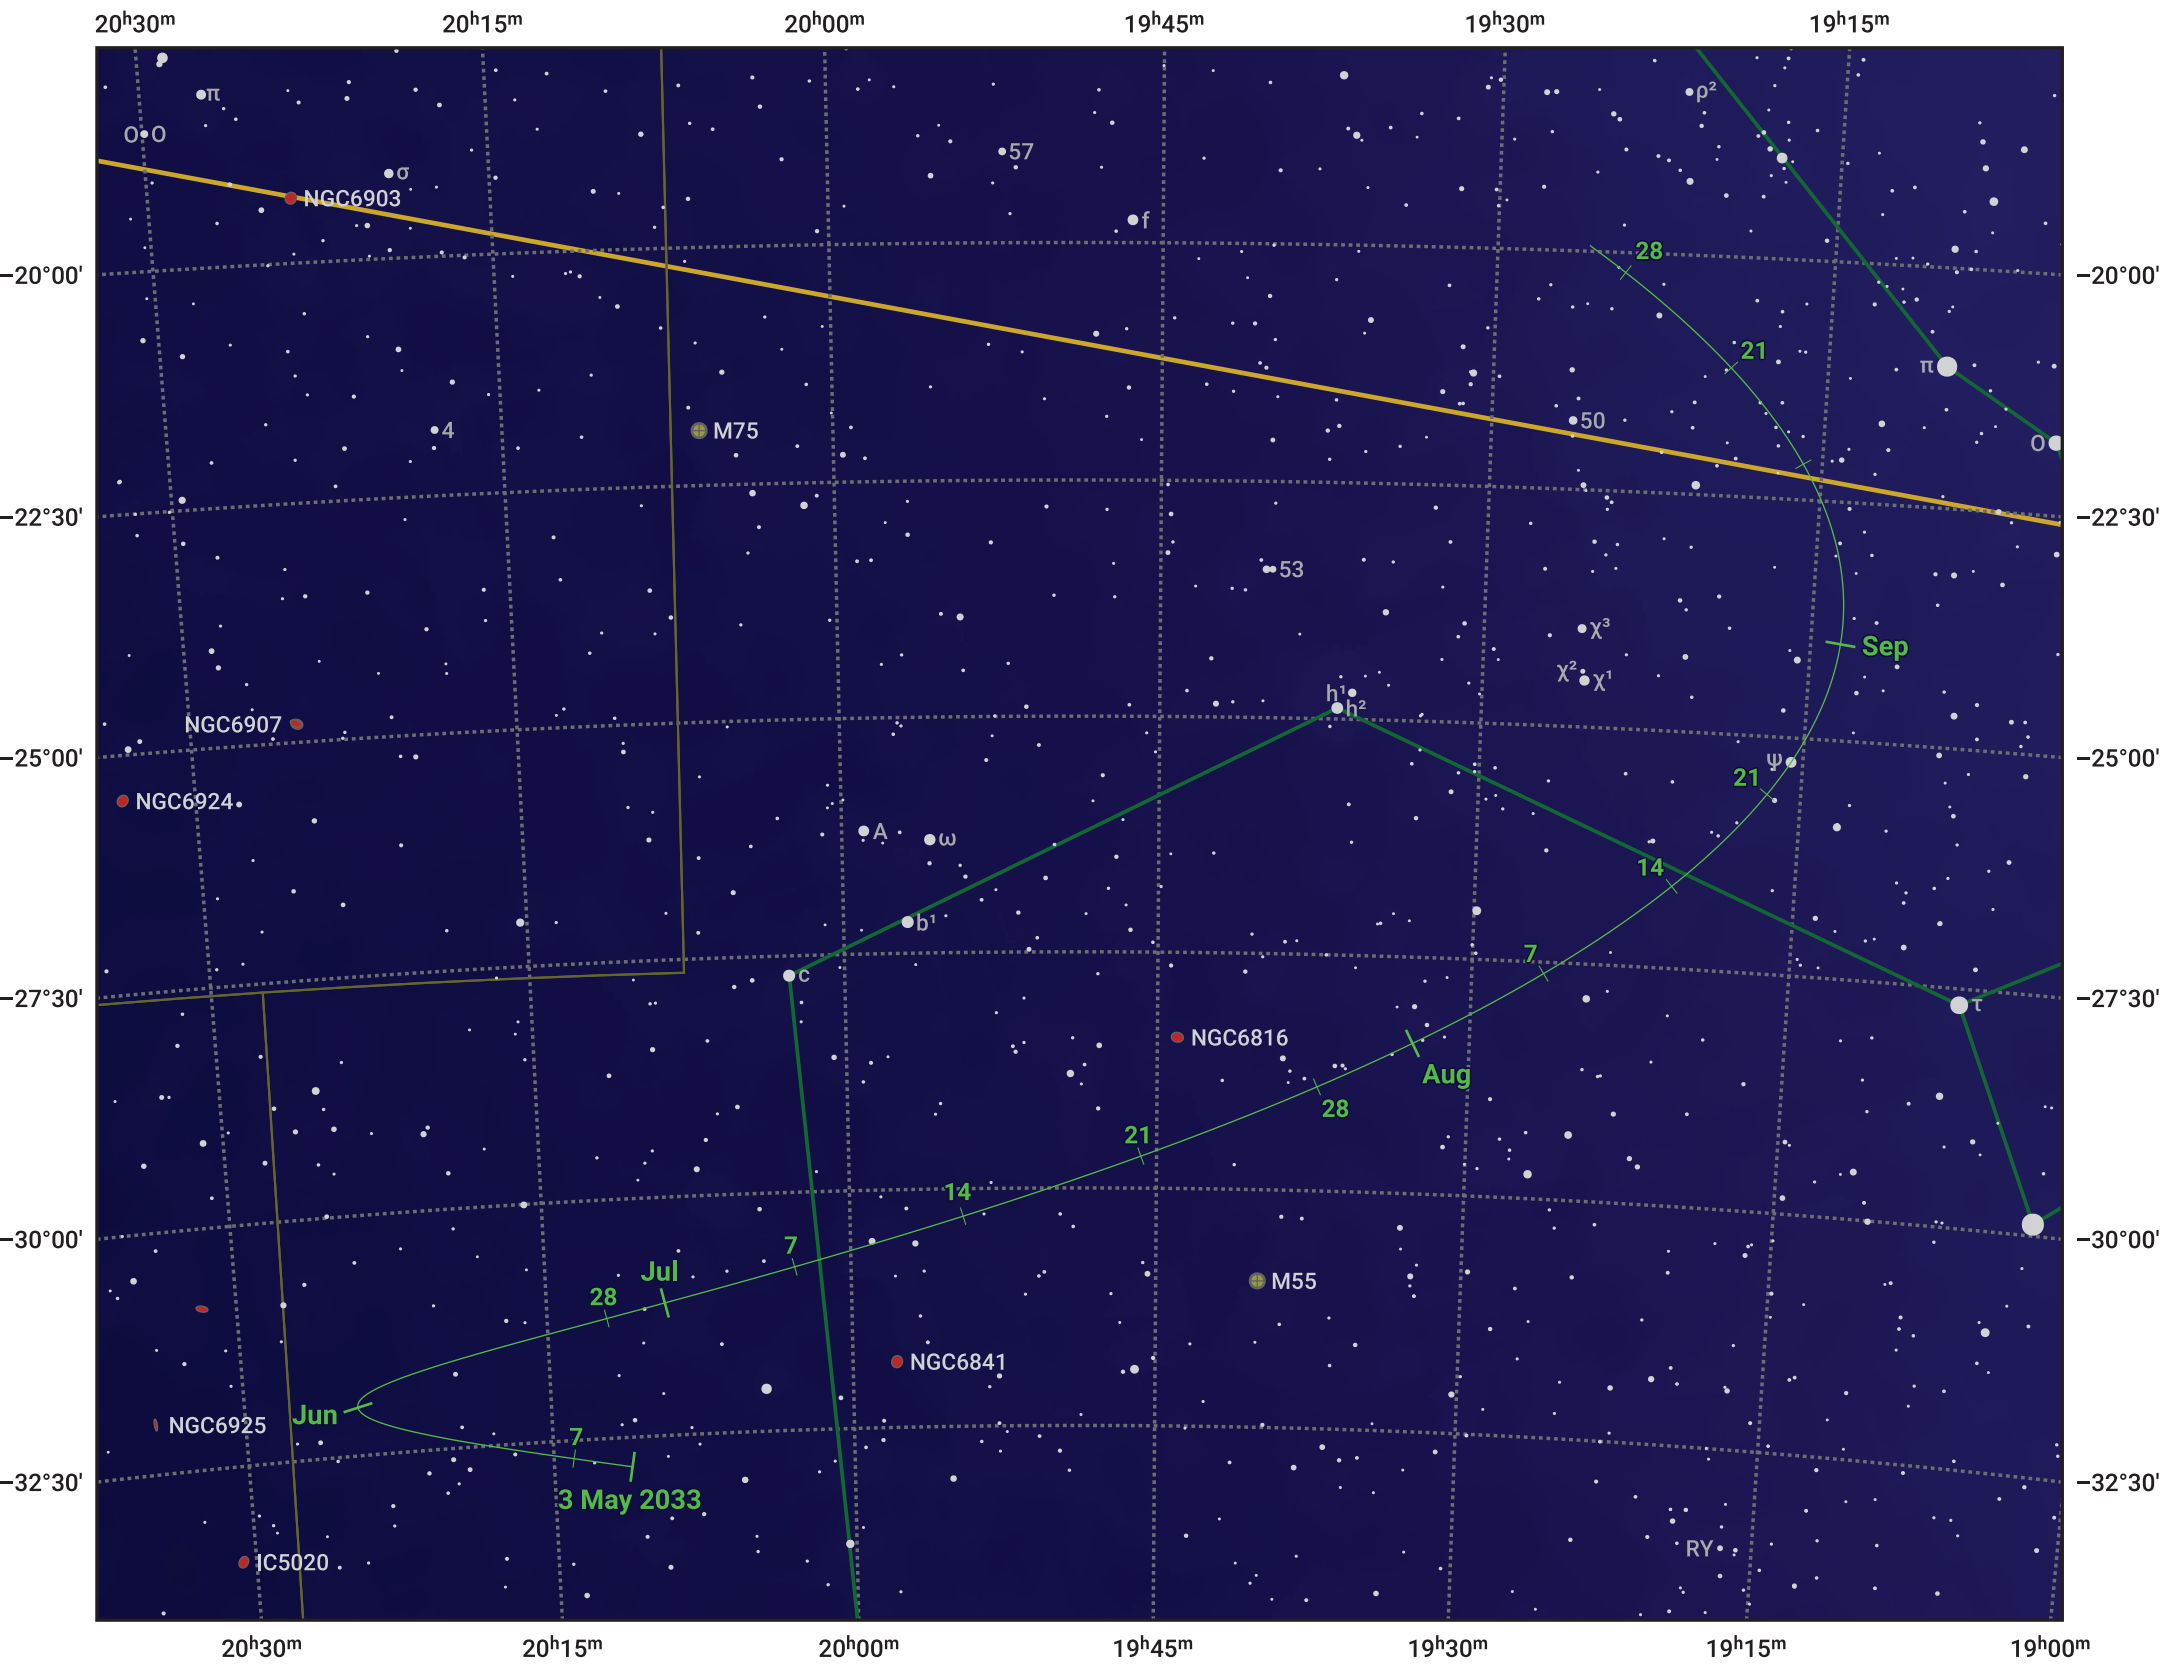

# The path of Asteroid 89 Julia around opposition on 17 Jul 2033

© Dominic Ford 2011–2024. Date markers placed at midnight UTC. Downloaded from <https://in-the-sky.org>

Magnitude scale: 9.0 8.0 7.0 6.0 5.0 4.0 3.0 2.0

— Ecliptic Plane

Galaxy    Bright nebula    Open cluster    Globular cluster

| Date        | Mag  | Phase |
|-------------|------|-------|
| 2033 Jun 1  | 10.2 | 97%   |
| 2033 Jun 16 | 9.8  | 98%   |
| 2033 Jul 1  | 9.4  | 99%   |
| 2033 Aug 1  | 9.2  | 99%   |
| 2033 Sep 1  | 9.9  | 97%   |