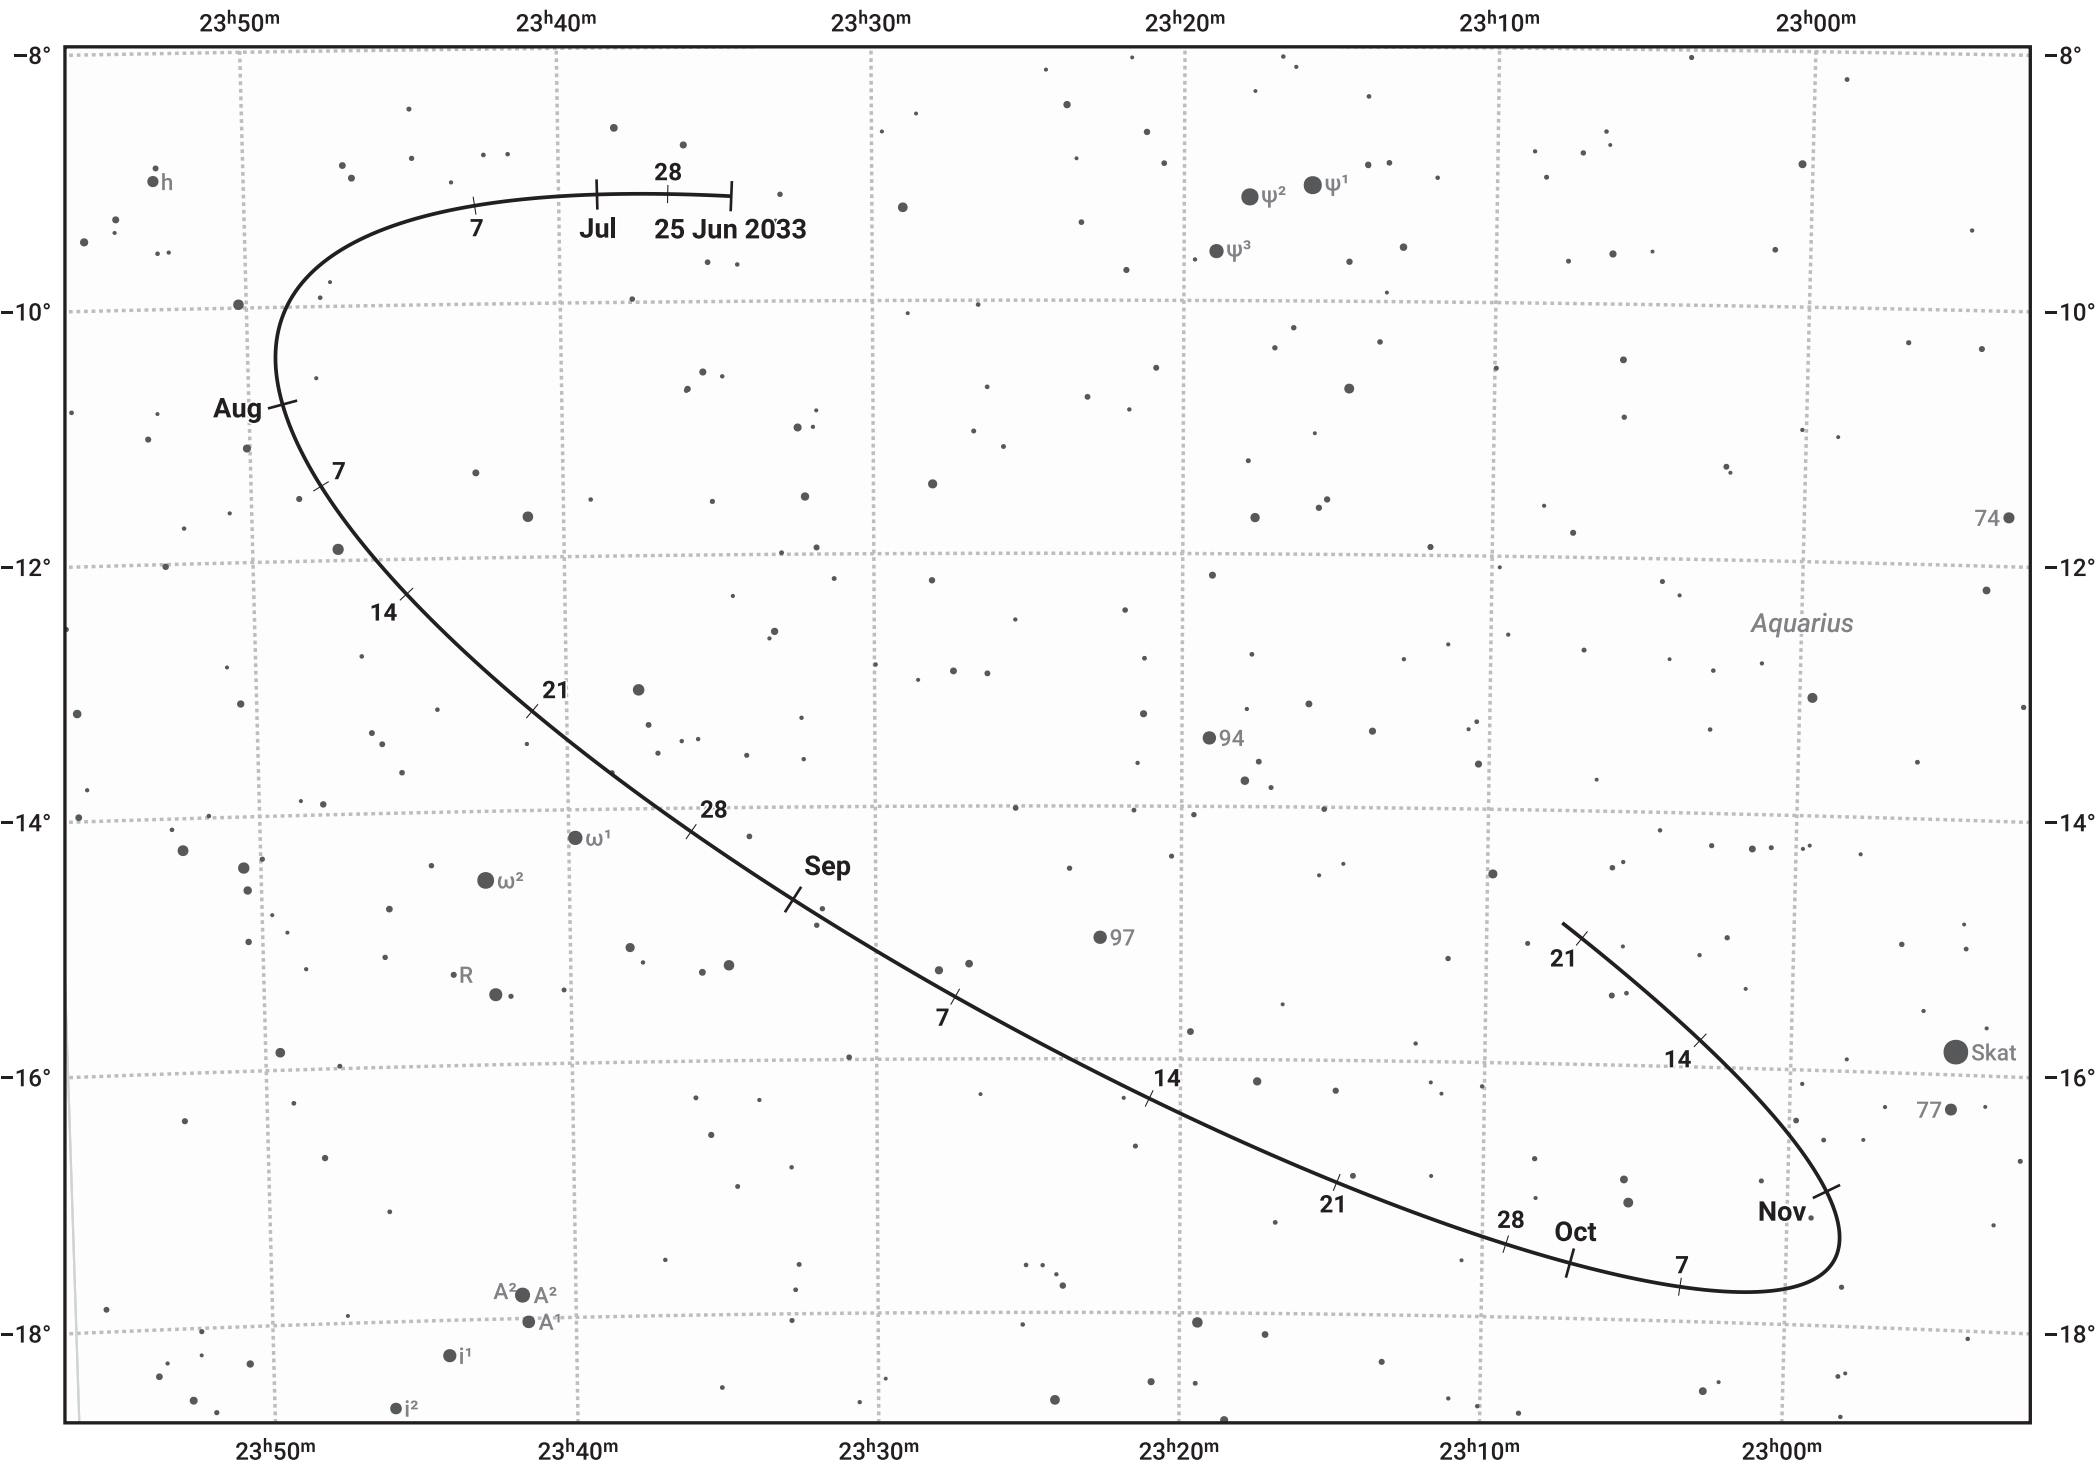

# The path of Asteroid 4 Vesta around opposition on 8 Sep 2033

© Dominic Ford 2011–2024. Date markers placed at midnight UTC. Downloaded from <https://in-the-sky.org>

Magnitude scale: · 9.0 · 8.0 · 7.0 · 6.0 · 5.0 · 4.0 ● 3.0

— Ecliptic Plane

● Galaxy    ■ Bright nebula    ● Open cluster    ● Globular cluster

Date	Mag	Phase
2033 Jul 1	7.4	95%
2033 Aug 1	6.8	98%
2033 Aug 18	6.5	99%
2033 Sep 1	6.2	100%
2033 Oct 1	6.6	99%
2033 Nov 1	7.3	97%
2033 Nov 7	7.5	96%