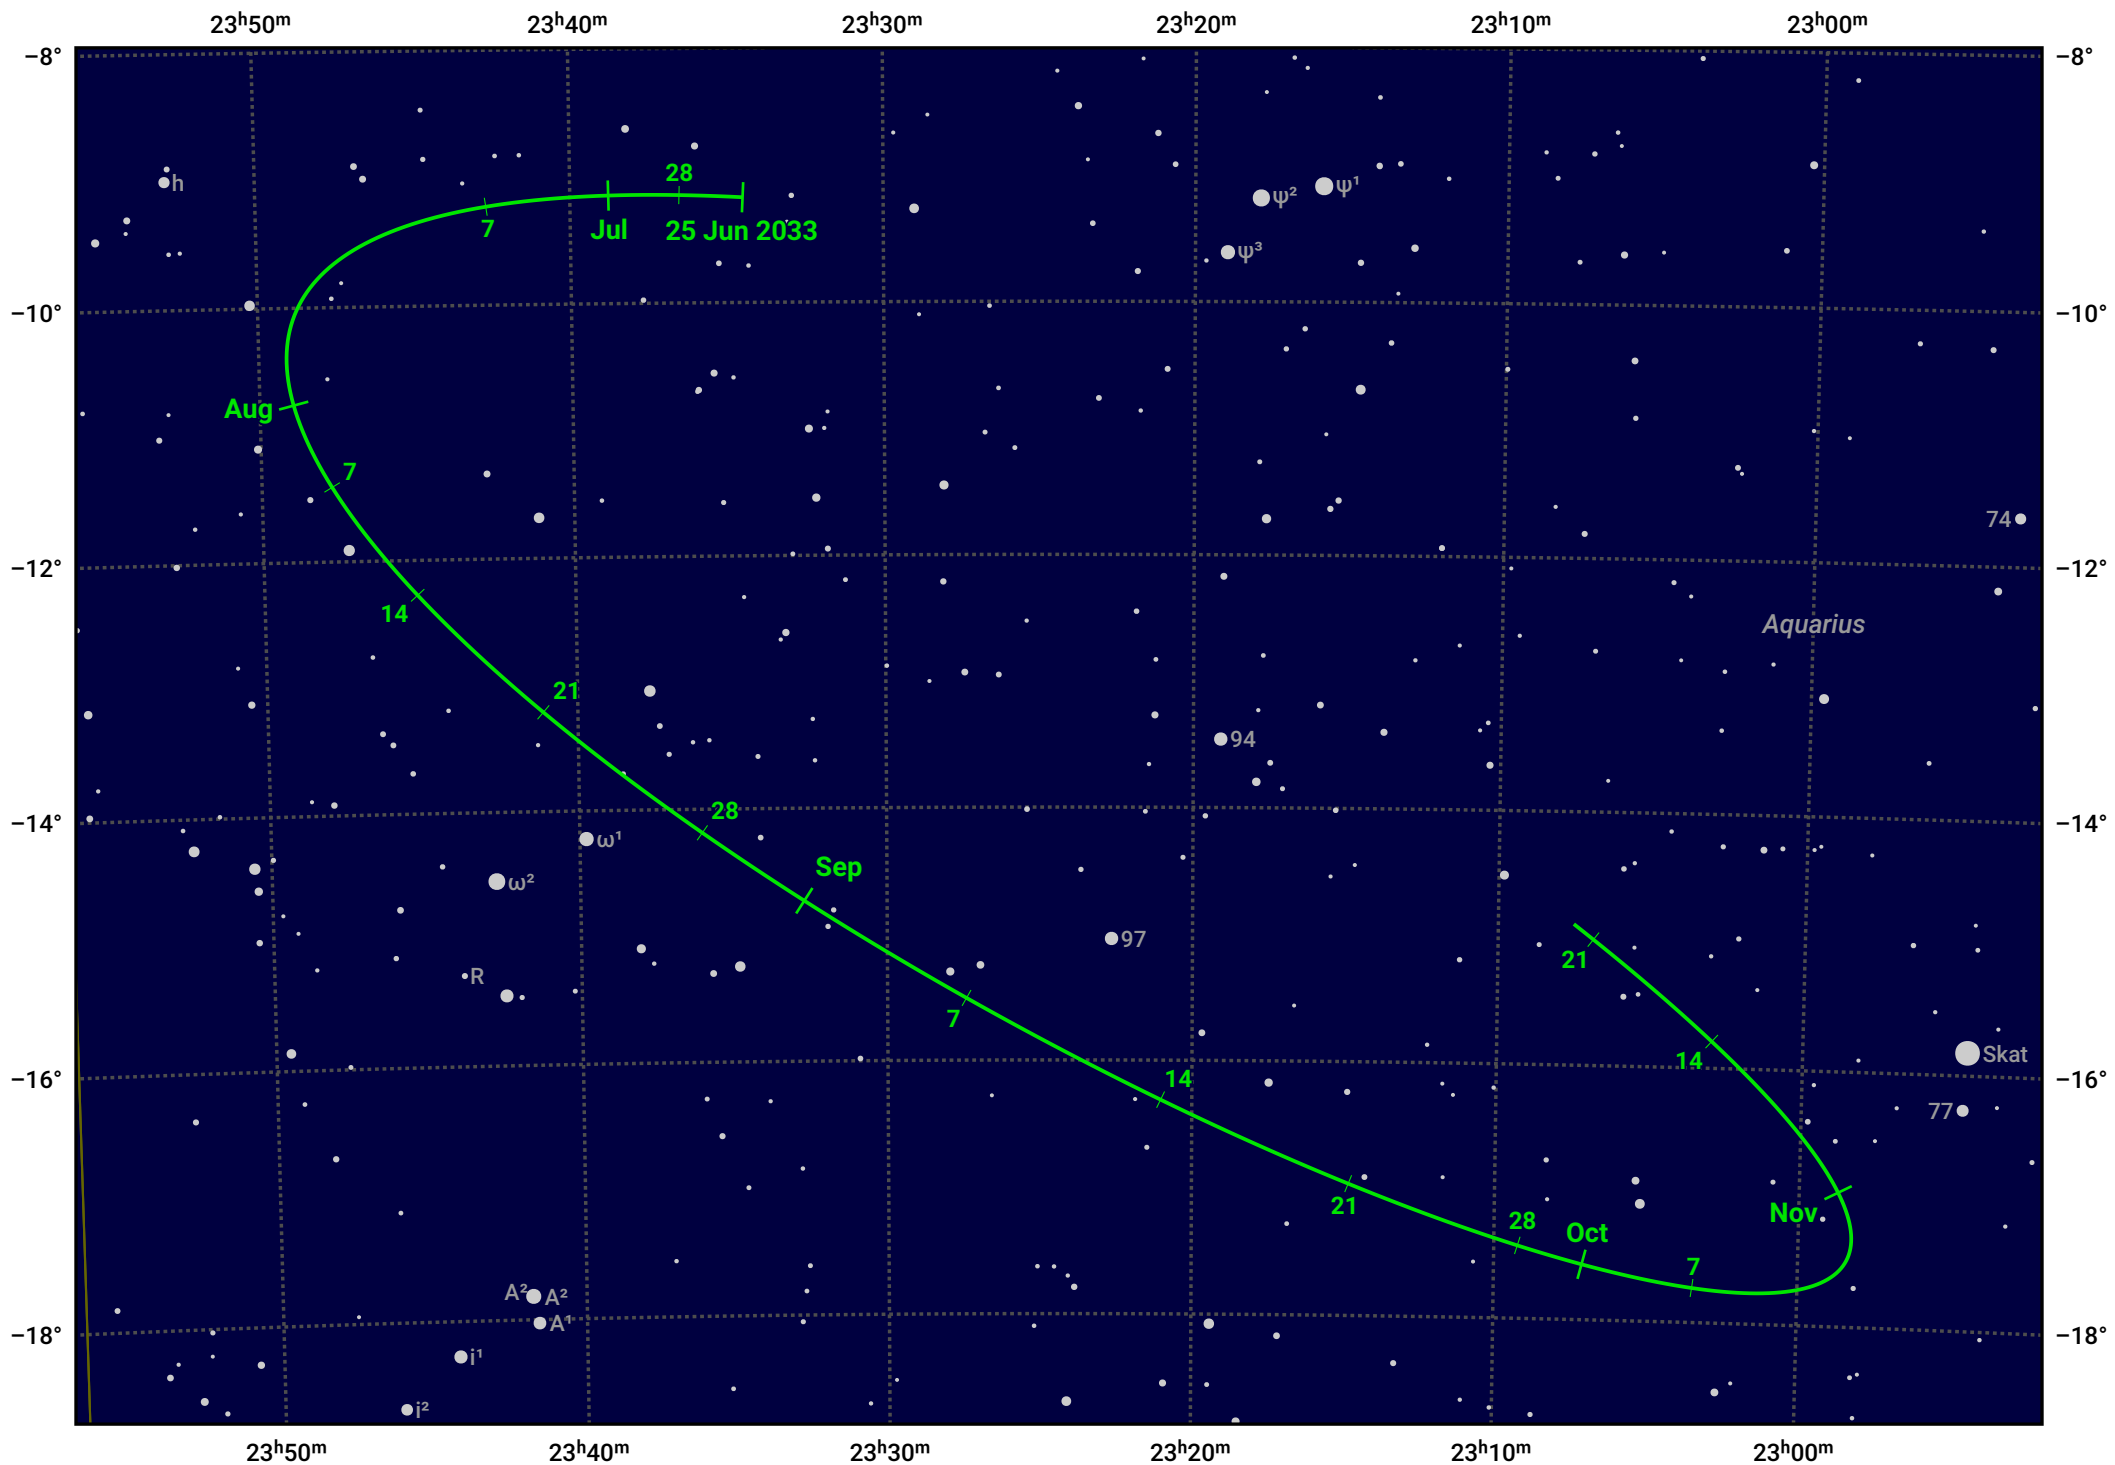

The path of Asteroid 4 Vesta around opposition on 8 Sep 2033

© Dominic Ford 2011–2024. Date markers placed at midnight UTC. Downloaded from <https://in-the-sky.org>

Magnitude scale: · 9.0 · 8.0 · 7.0 · 6.0 · 5.0 · 4.0 · 3.0

— Ecliptic Plane

Galaxy Bright nebula Open cluster Globular cluster

Date	Mag	Phase
2033 Jul 1	7.4	95%
2033 Aug 1	6.8	98%
2033 Aug 18	6.5	99%
2033 Sep 1	6.2	100%
2033 Oct 1	6.6	99%
2033 Nov 1	7.3	97%
2033 Nov 7	7.5	96%