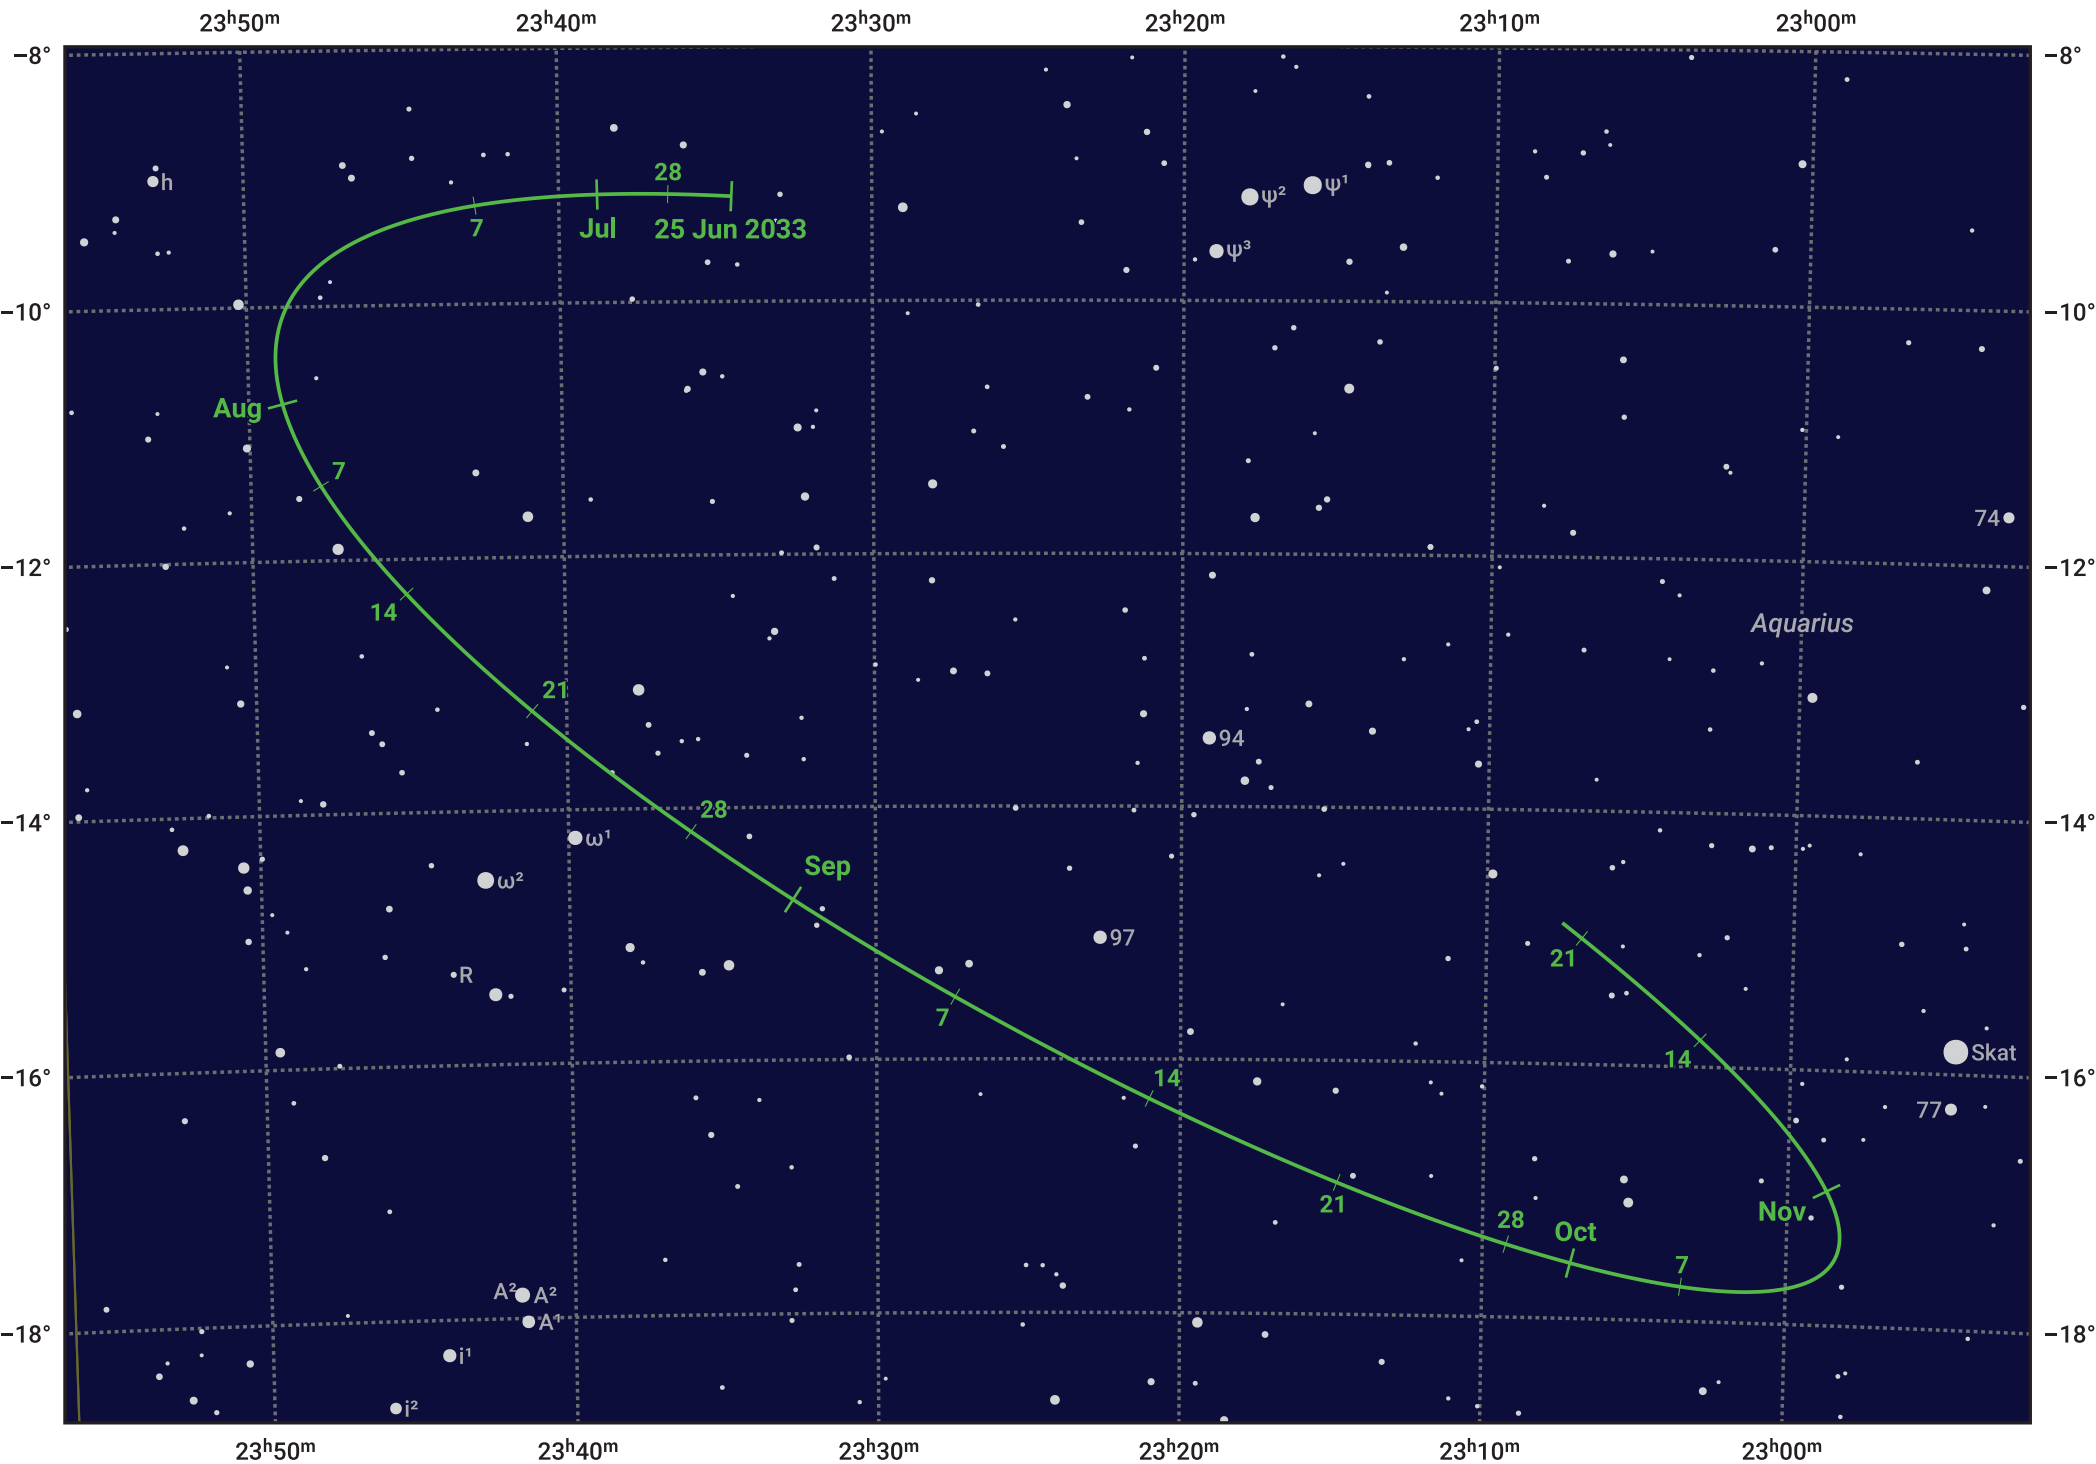

The path of Asteroid 4 Vesta around opposition on 8 Sep 2033

© Dominic Ford 2011–2024. Date markers placed at midnight UTC. Downloaded from <https://in-the-sky.org>

Magnitude scale: • 9.0 • 8.0 • 7.0 • 6.0 • 5.0 • 4.0 • 3.0

— Ecliptic Plane

● Galaxy ■ Bright nebula ● Open cluster ● Globular cluster

Date	Mag	Phase
2033 Jul 1	7.4	95%
2033 Aug 1	6.8	98%
2033 Aug 18	6.5	99%
2033 Sep 1	6.2	100%
2033 Oct 1	6.6	99%
2033 Nov 1	7.3	97%
2033 Nov 7	7.5	96%