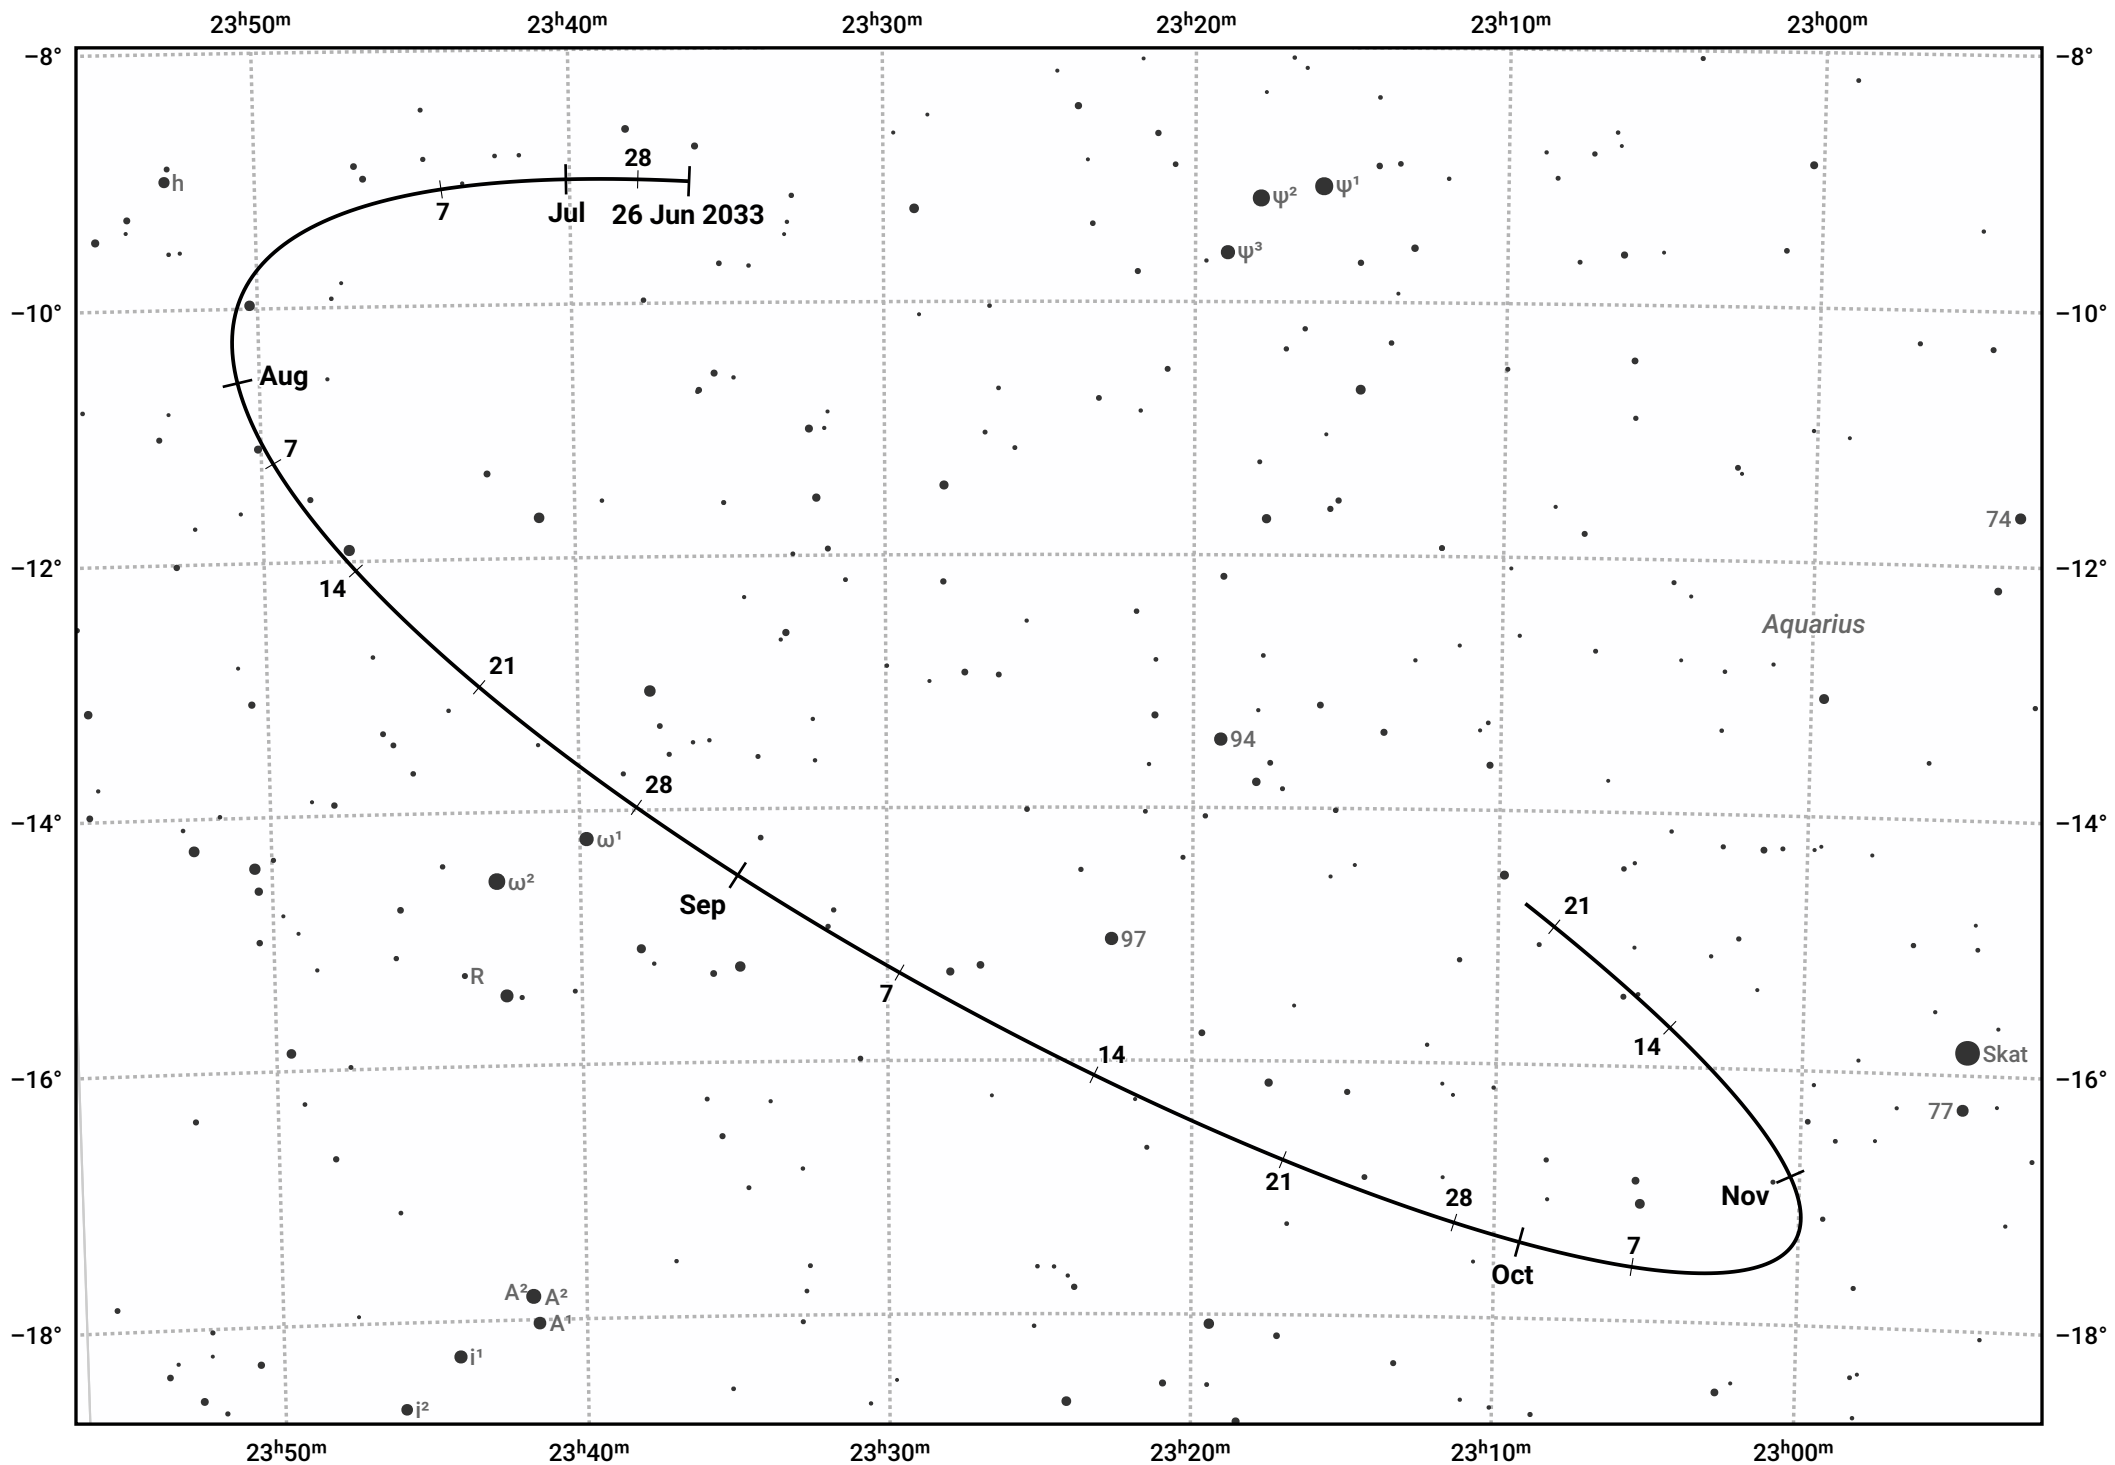

The path of Asteroid 4 Vesta around opposition on 9 Sep 2033

© Dominic Ford 2011–2024. Date markers placed at midnight UTC. Downloaded from <https://in-the-sky.org>

Magnitude scale: · 9.0 · 8.0 · 7.0 · 6.0 · 5.0 · 4.0 · 3.0

— Ecliptic Plane

● Galaxy
 ■ Bright nebula
 ● Open cluster
 ⊕ Globular cluster

| Date | Mag | Phase |
|-------------|-----|-------|
| 2033 Jul 1 | 7.4 | 95% |
| 2033 Aug 1 | 6.9 | 97% |
| 2033 Aug 19 | 6.5 | 99% |
| 2033 Sep 1 | 6.2 | 100% |
| 2033 Oct 1 | 6.6 | 99% |
| 2033 Nov 1 | 7.4 | 97% |
| 2033 Nov 7 | 7.5 | 96% |