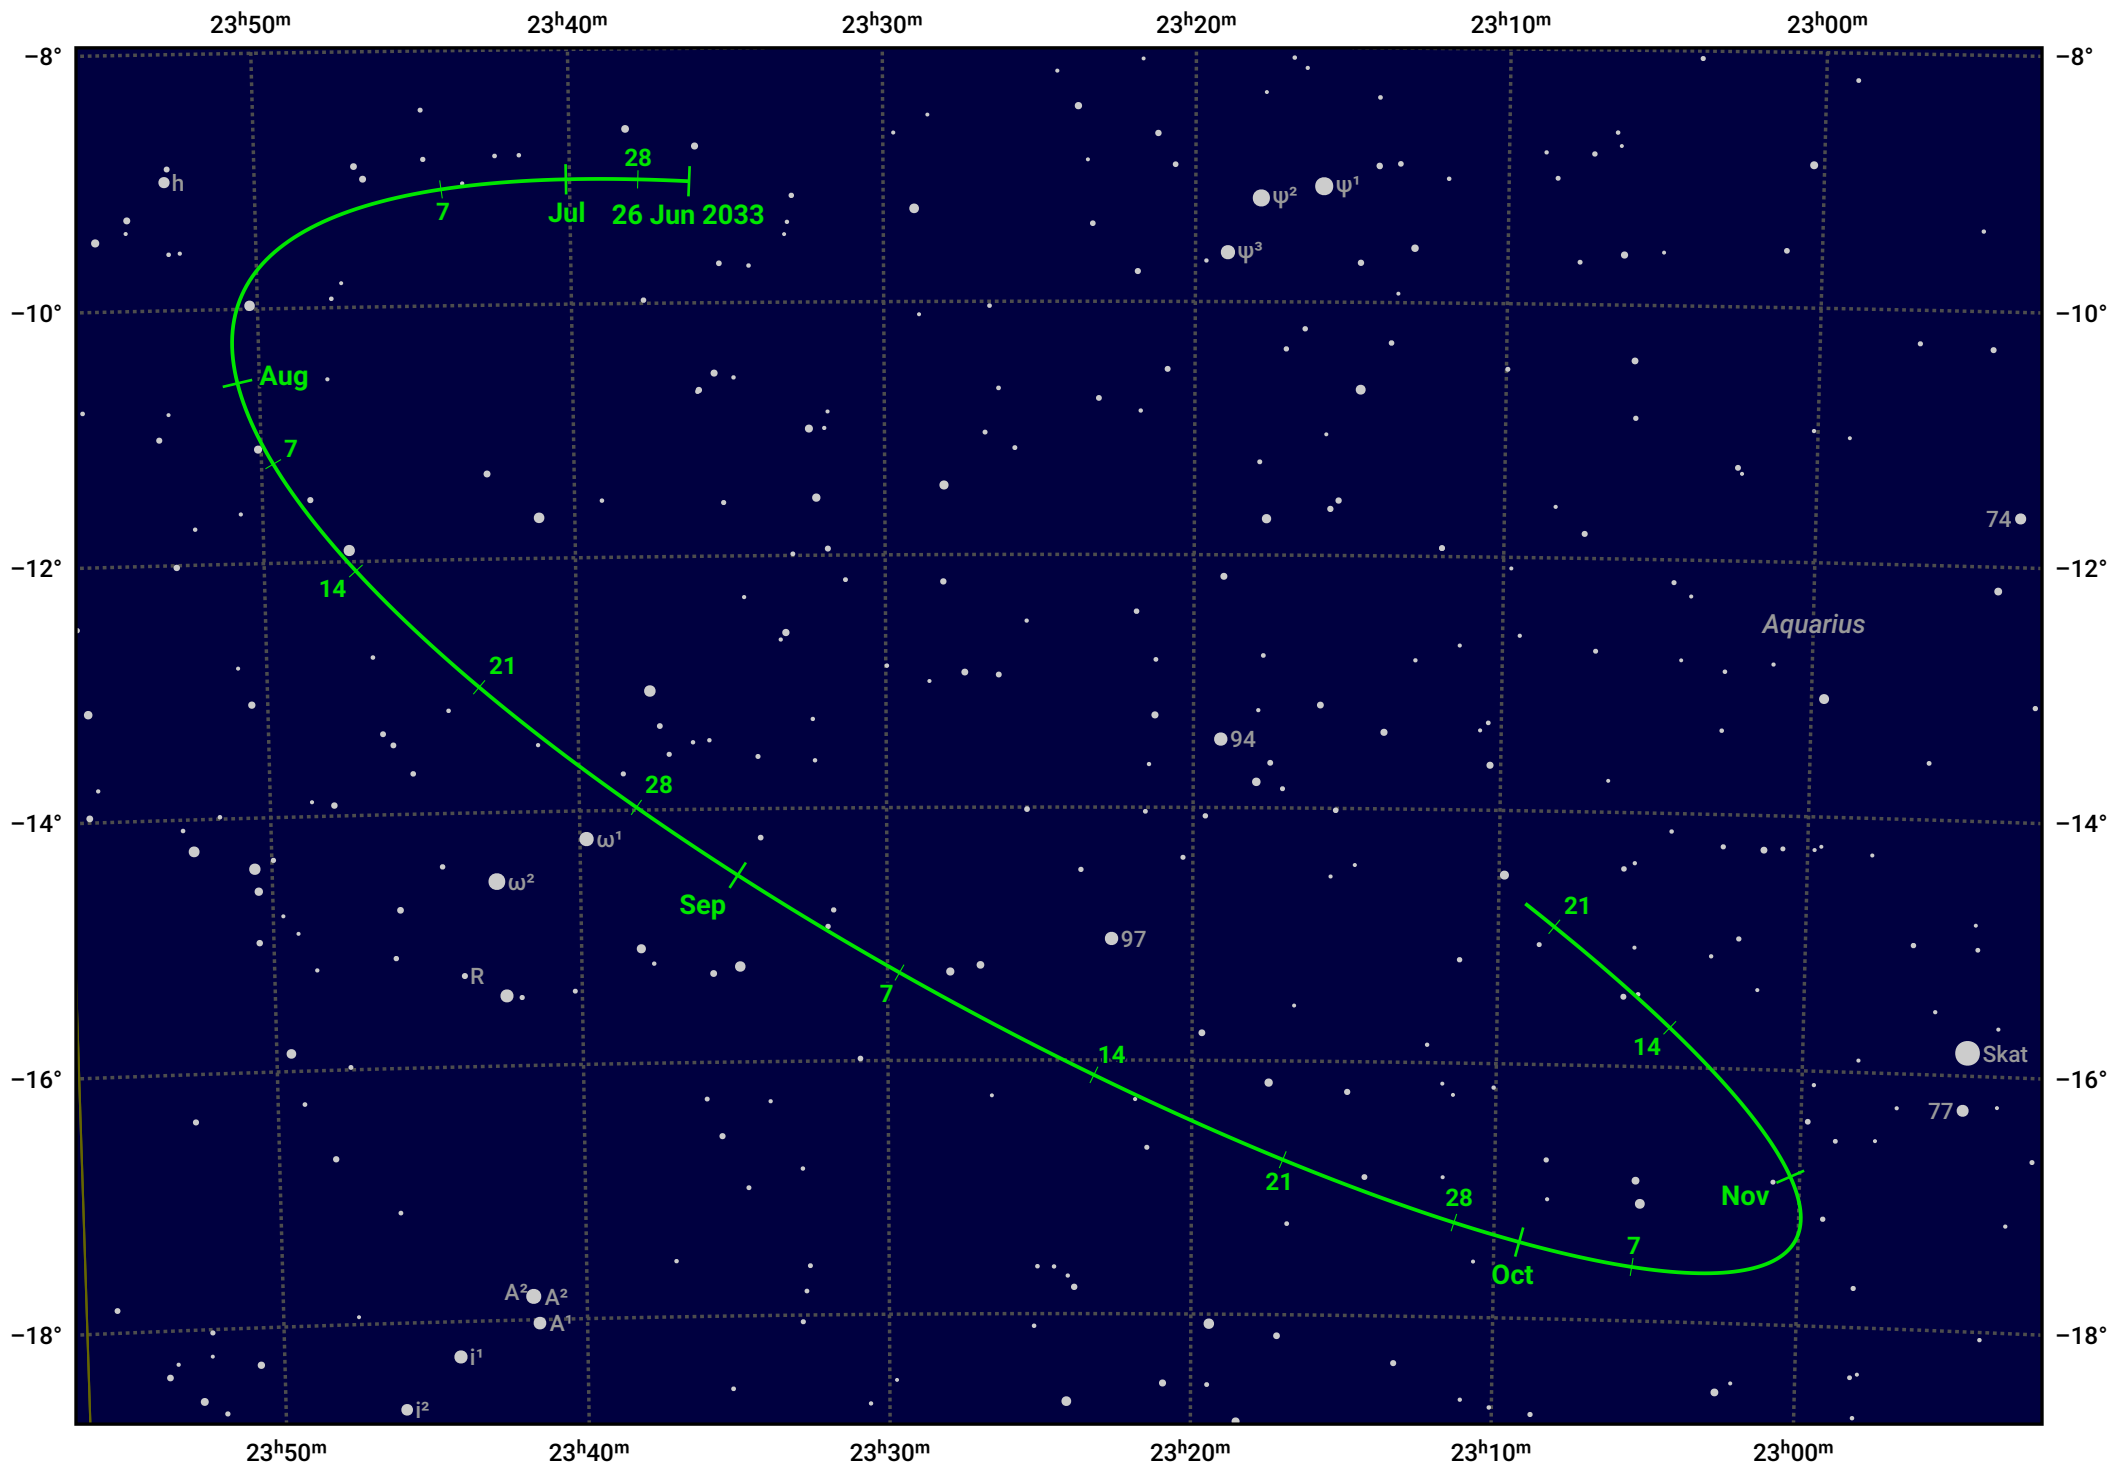

The path of Asteroid 4 Vesta around opposition on 9 Sep 2033

© Dominic Ford 2011–2024. Date markers placed at midnight UTC. Downloaded from <https://in-the-sky.org>

Magnitude scale: · 9.0 · 8.0 · 7.0 · 6.0 · 5.0 ● 4.0 ● 3.0

— Ecliptic Plane

● Galaxy ■ Bright nebula ● Open cluster ● Globular cluster

Date	Mag	Phase
2033 Jul 1	7.4	95%
2033 Aug 1	6.9	97%
2033 Aug 19	6.5	99%
2033 Sep 1	6.2	100%
2033 Oct 1	6.6	99%
2033 Nov 1	7.4	97%
2033 Nov 7	7.5	96%