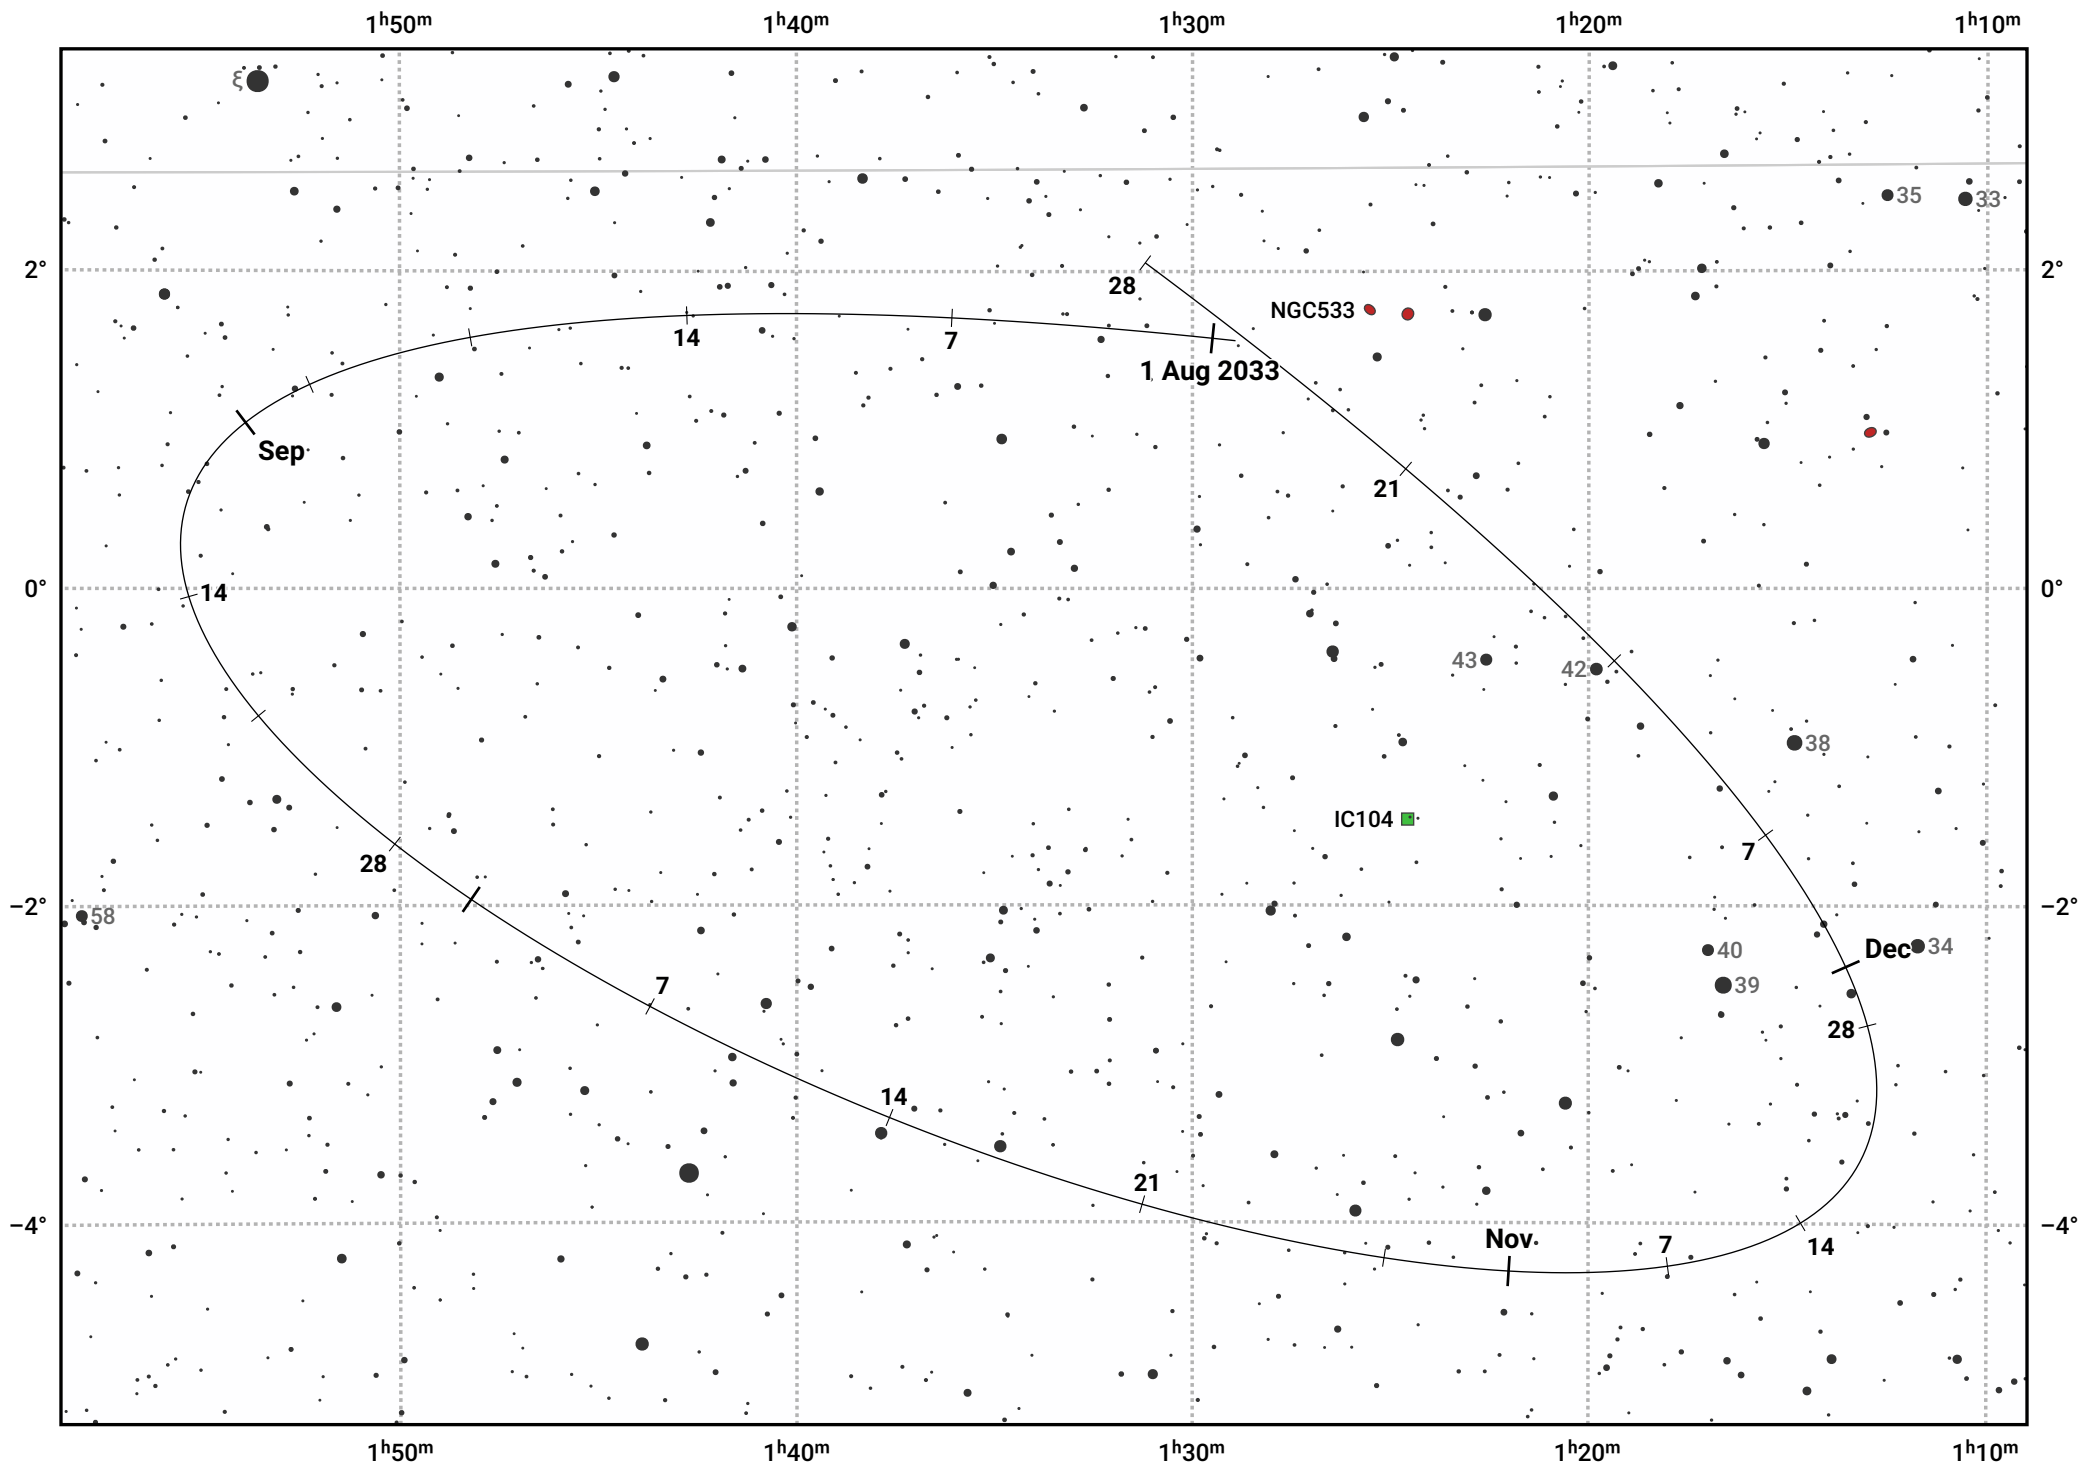

The path of Asteroid 8 Flora around opposition on 14 Oct 2033

© Dominic Ford 2011–2024. Date markers placed at midnight UTC. Downloaded from <https://in-the-sky.org>

Magnitude scale: 11.0 10.0 9.0 8.0 7.0 6.0 5.0 4.0

— Ecliptic Plane

● Galaxy
 ■ Bright nebula
 ● Open cluster
 ⊕ Globular cluster

Date	Mag	Phase
2033 Aug 1	10.0	93%
2033 Sep 1	9.3	96%
2033 Sep 10	9.0	97%
2033 Oct 1	8.4	99%
2033 Nov 1	8.5	99%
2033 Dec 1	9.3	95%