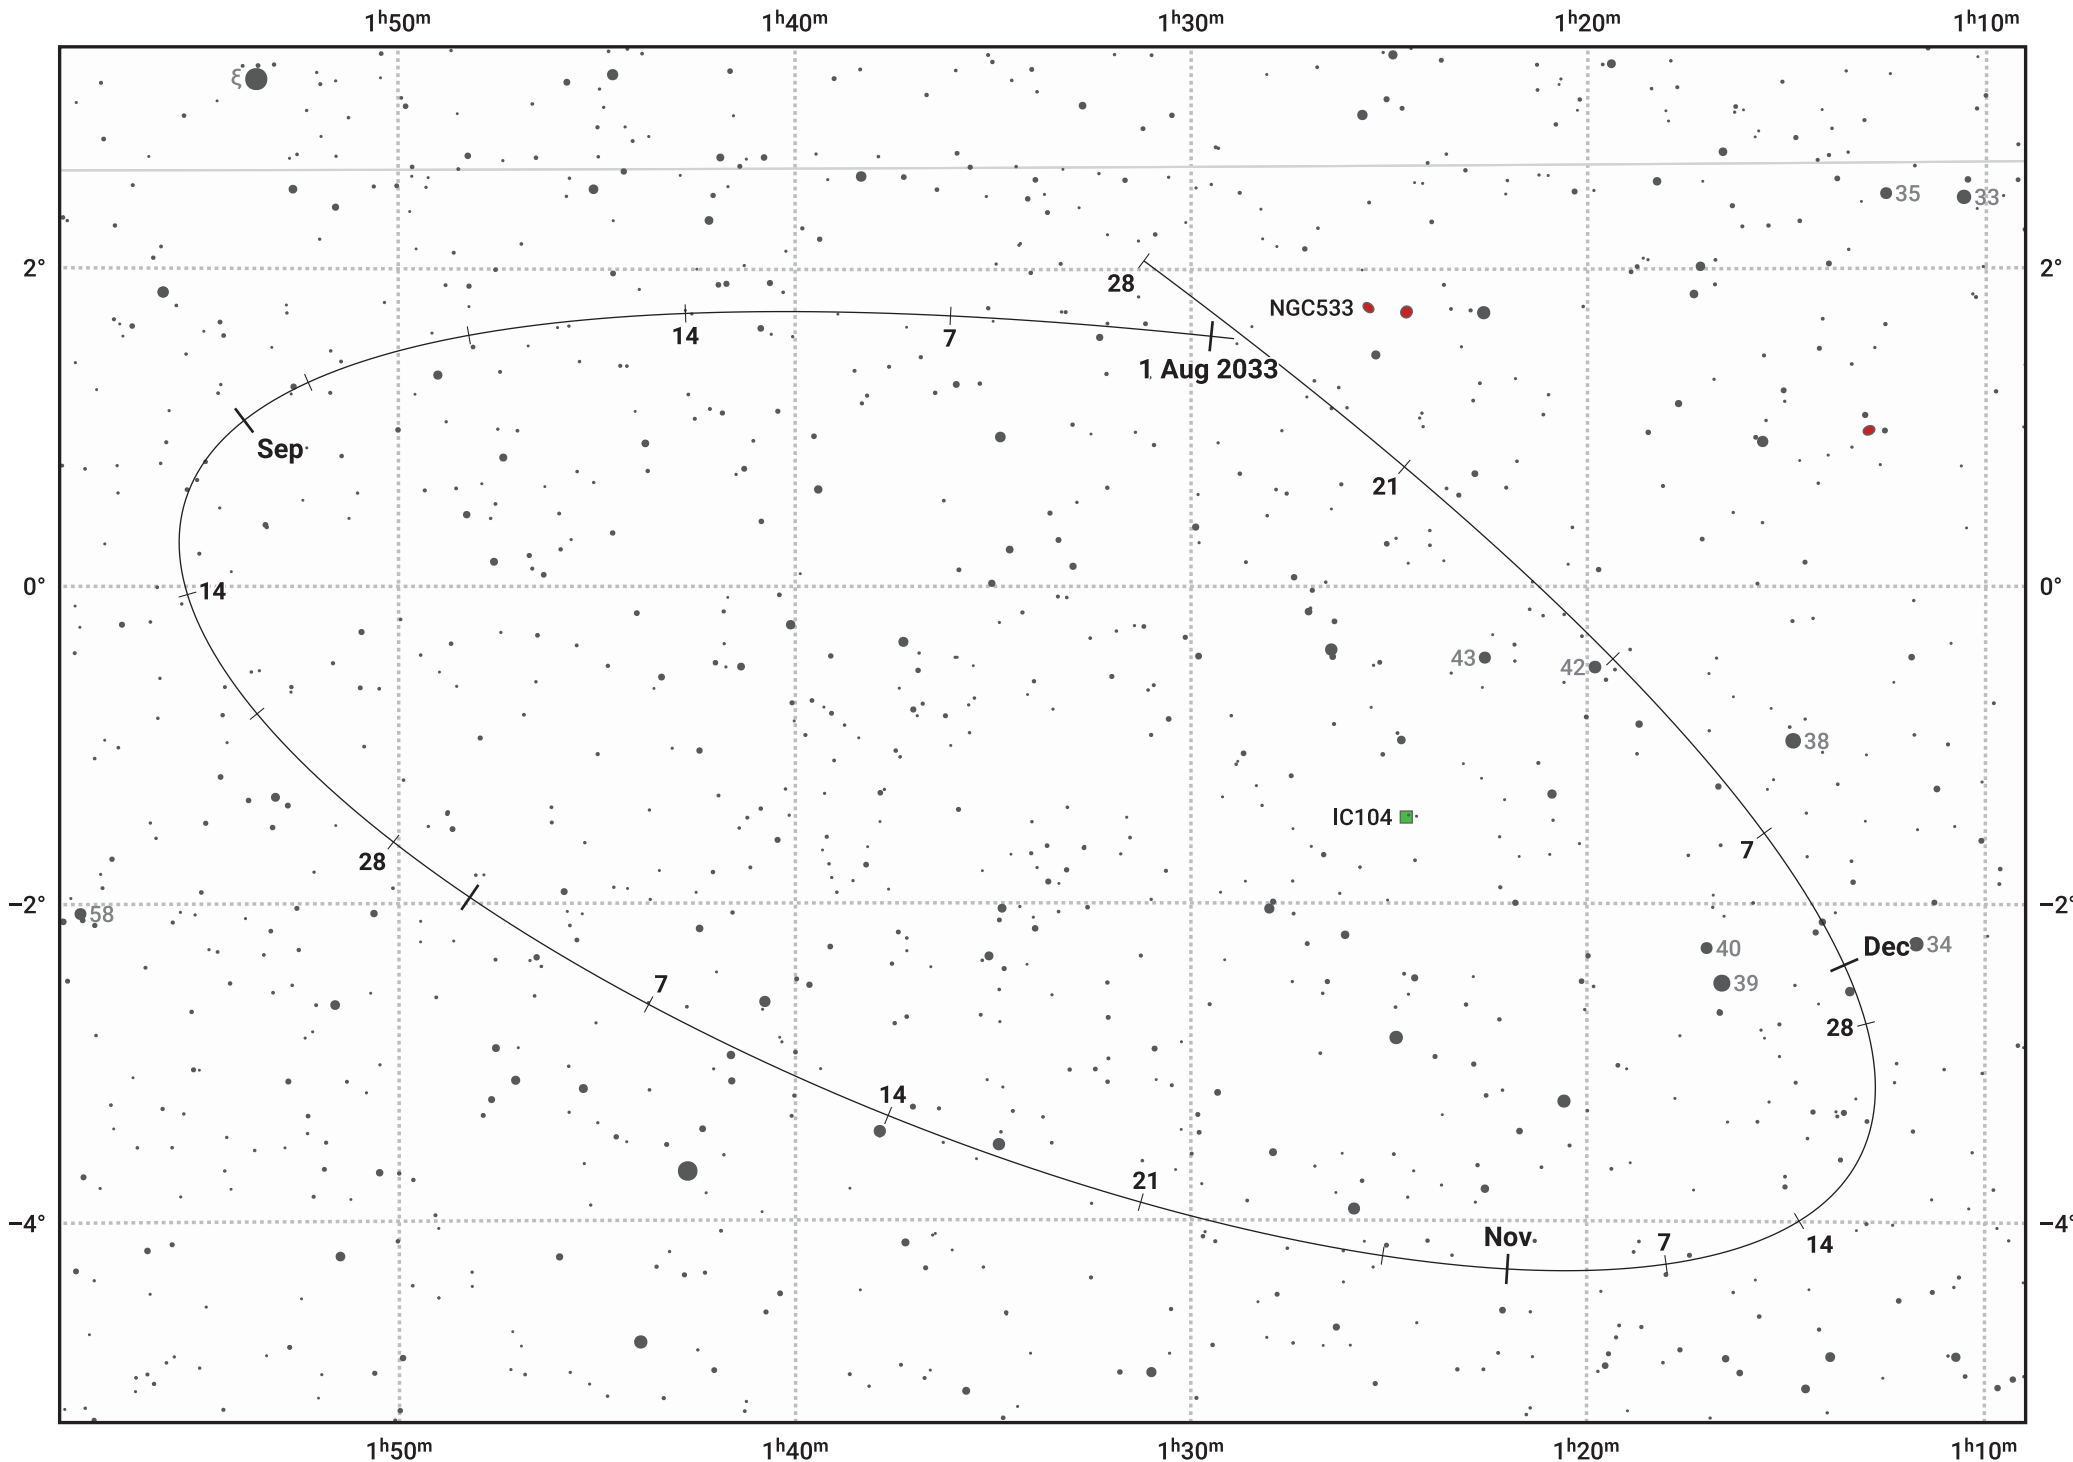

# The path of Asteroid 8 Flora around opposition on 14 Oct 2033

© Dominic Ford 2011–2024. Date markers placed at midnight UTC. Downloaded from <https://in-the-sky.org>

Magnitude scale: · 11.0 · 10.0 · 9.0 · 8.0 · 7.0 · 6.0 · 5.0 ● 4.0

— Ecliptic Plane

● Galaxy    ■ Bright nebula    ● Open cluster    ⊕ Globular cluster

Date	Mag	Phase
2033 Aug 1	10.0	93%
2033 Sep 1	9.3	96%
2033 Sep 10	9.0	97%
2033 Oct 1	8.4	99%
2033 Nov 1	8.5	99%
2033 Dec 1	9.3	95%