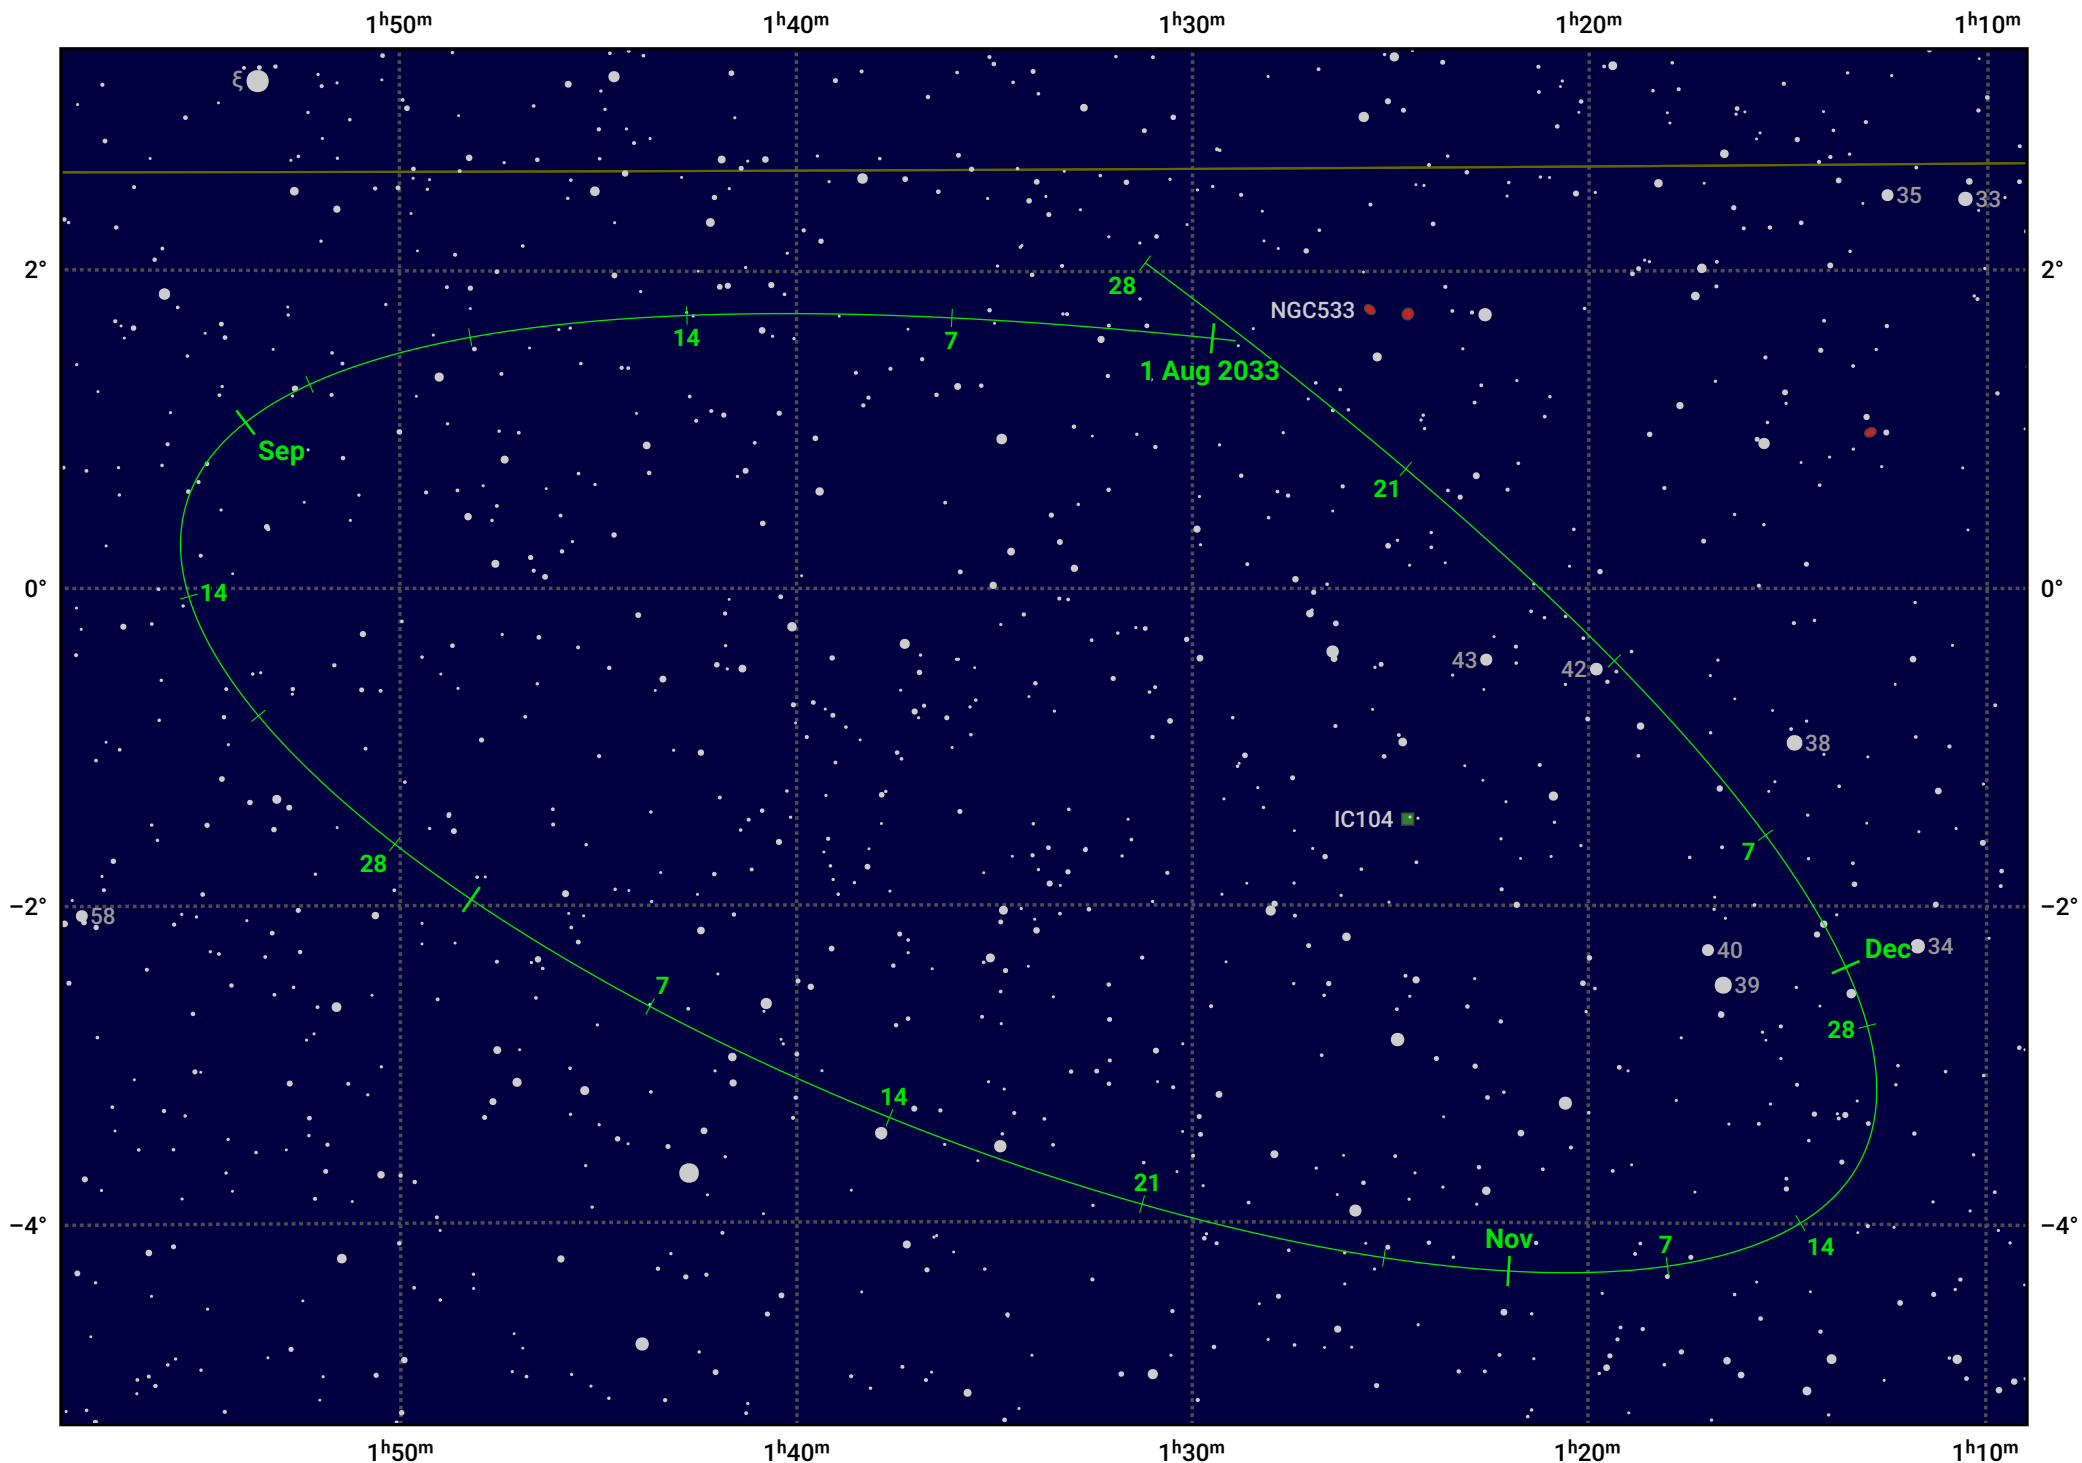

The path of Asteroid 8 Flora around opposition on 14 Oct 2033

© Dominic Ford 2011–2024. Date markers placed at midnight UTC. Downloaded from <https://in-the-sky.org>

Magnitude scale: 11.0 10.0 9.0 8.0 7.0 6.0 5.0 4.0

— Ecliptic Plane

Galaxy Bright nebula Open cluster Globular cluster

Date	Mag	Phase
2033 Aug 1	10.0	93%
2033 Sep 1	9.3	96%
2033 Sep 10	9.0	97%
2033 Oct 1	8.4	99%
2033 Nov 1	8.5	99%
2033 Dec 1	9.3	95%